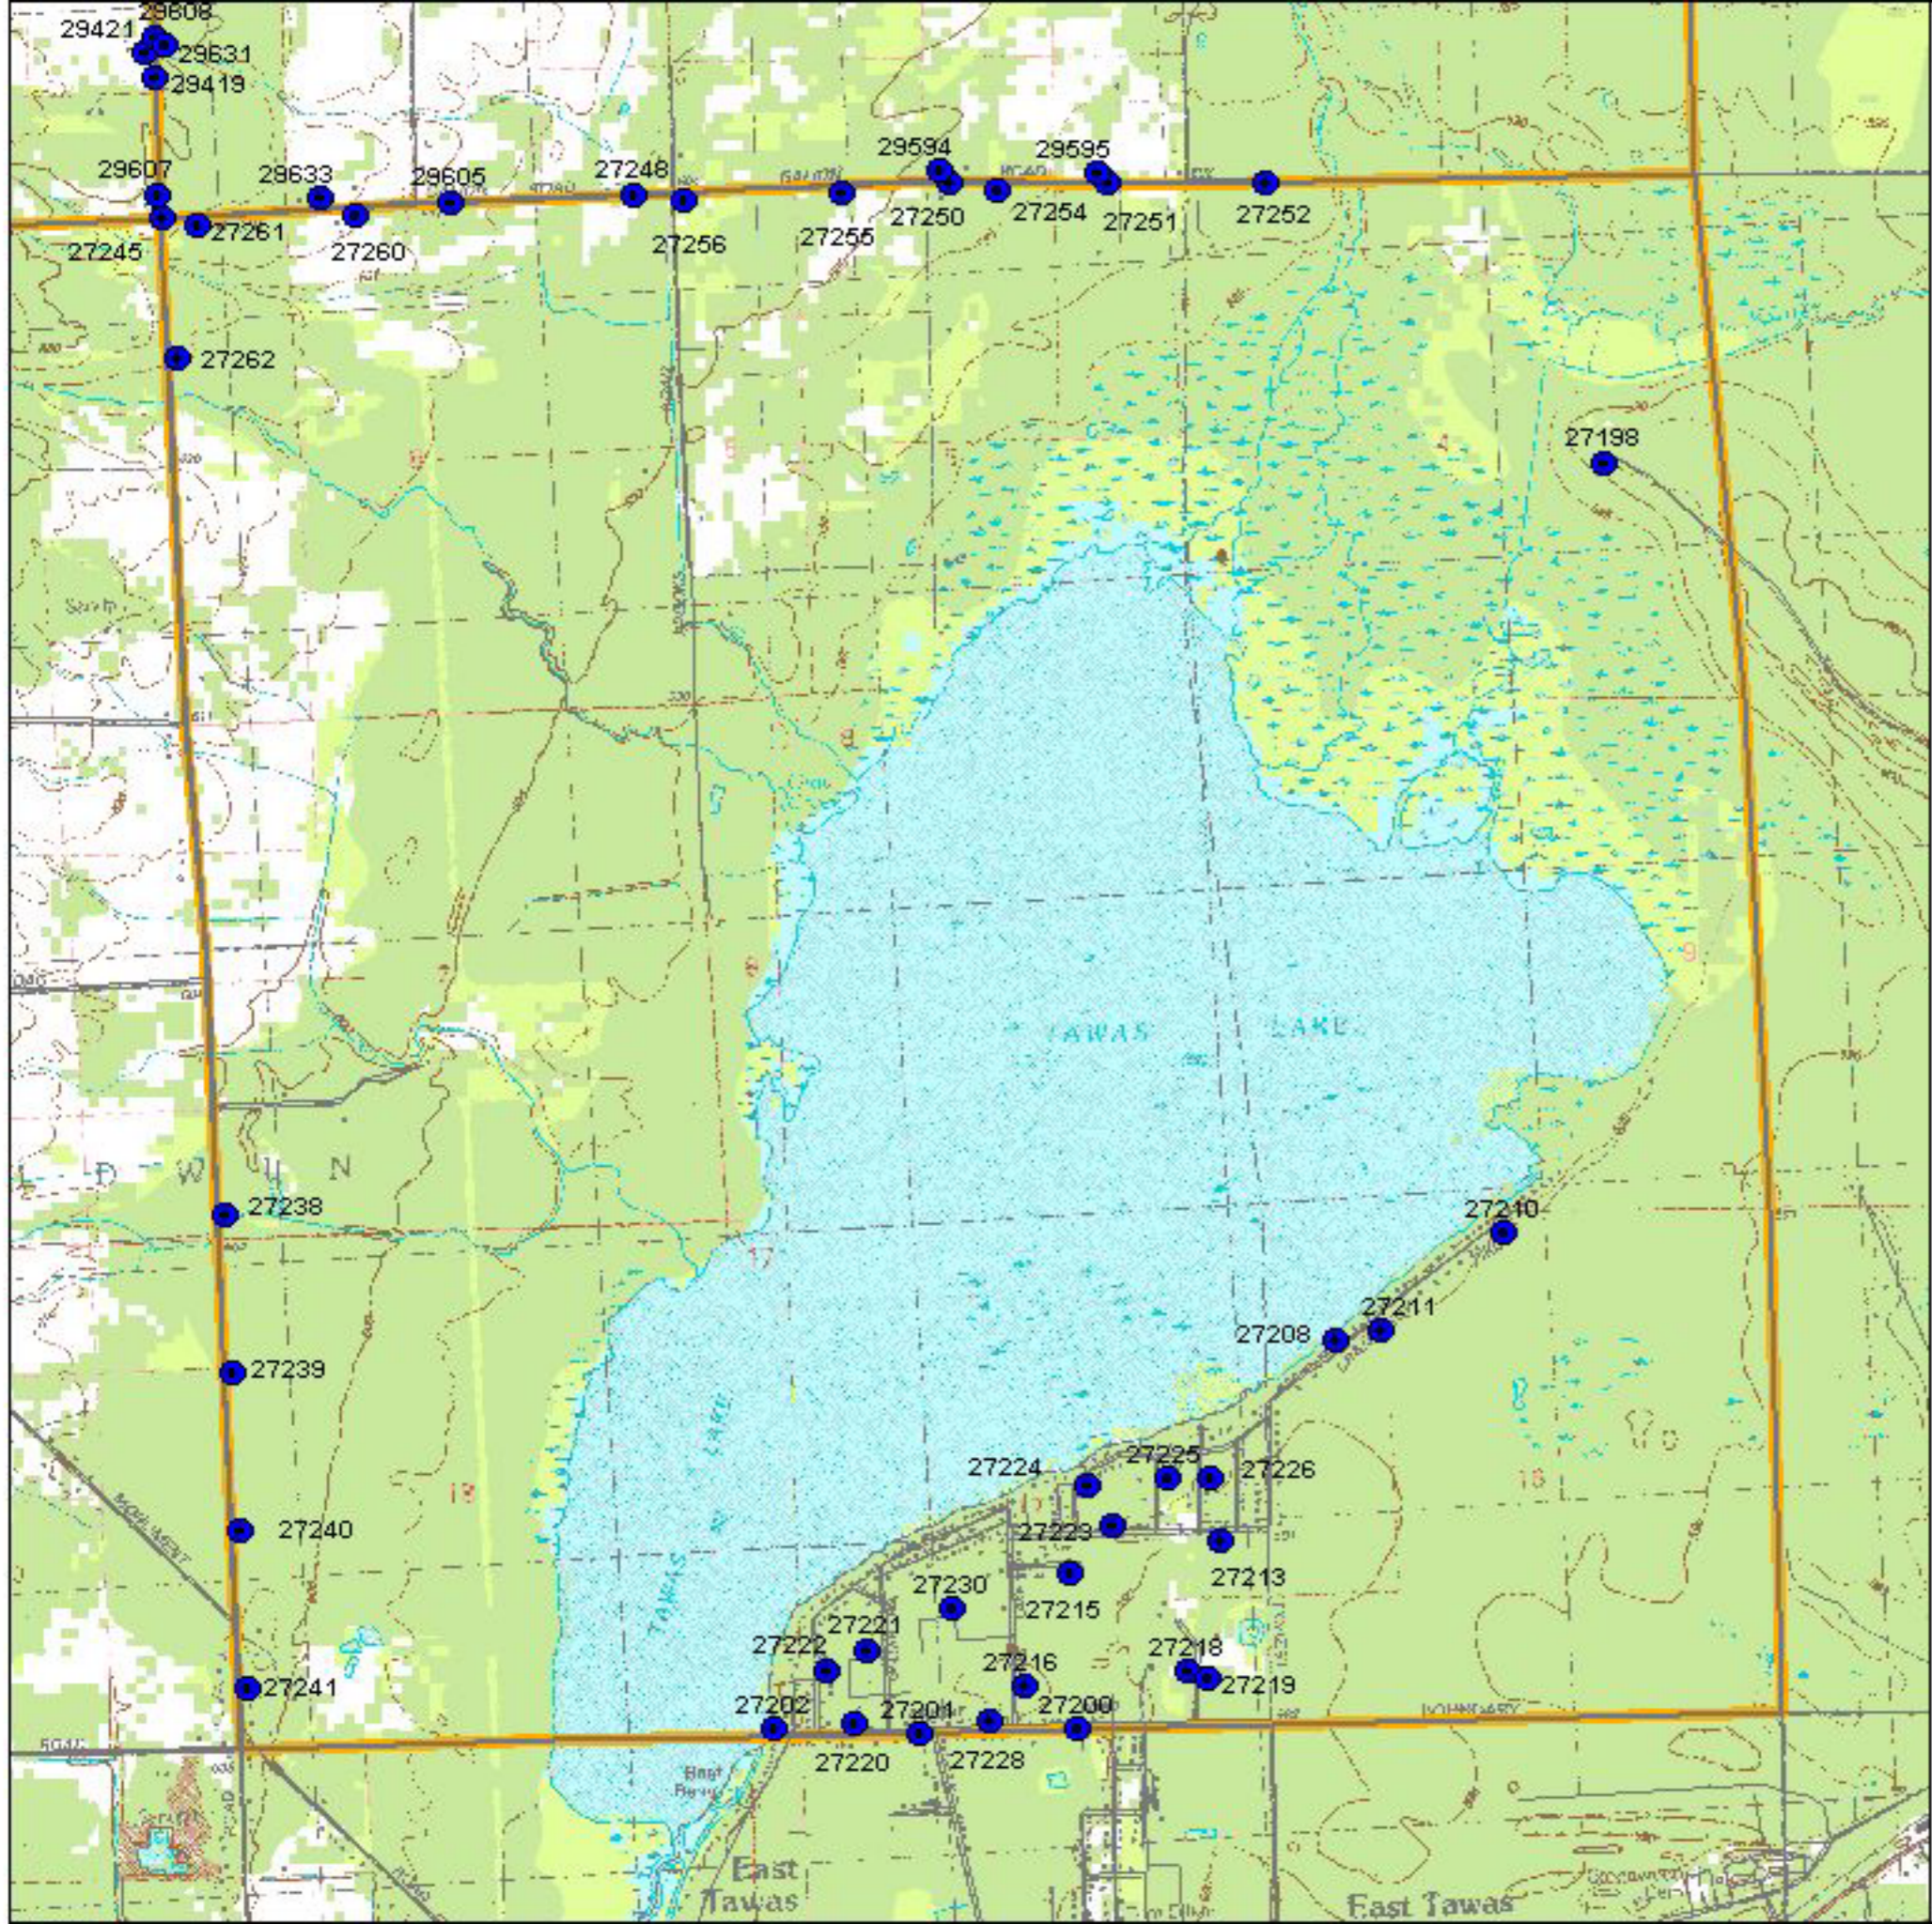

Iosco County T22N R08E Baldwin Township Block 2

LEGEND

-  BBA Point Sampling Locations (each numbered)
 -  Priority Block (1/4 twp)
 -  Other Blocks
- USGS Topographic Information:
-  Major and County Roads
 -  Trails and Two-tracks
 -  Topographic Lines
- Landuse / Landcover Backdrop
-  City Blocks
 -  Open Land, Residential, etc. incl. agriculture lands
 -  Mixed/ Deciduous / Evergreen Forest
 -  Woody Wetlands, Emergent / Herbaceous Wetlands
 -  Open Water