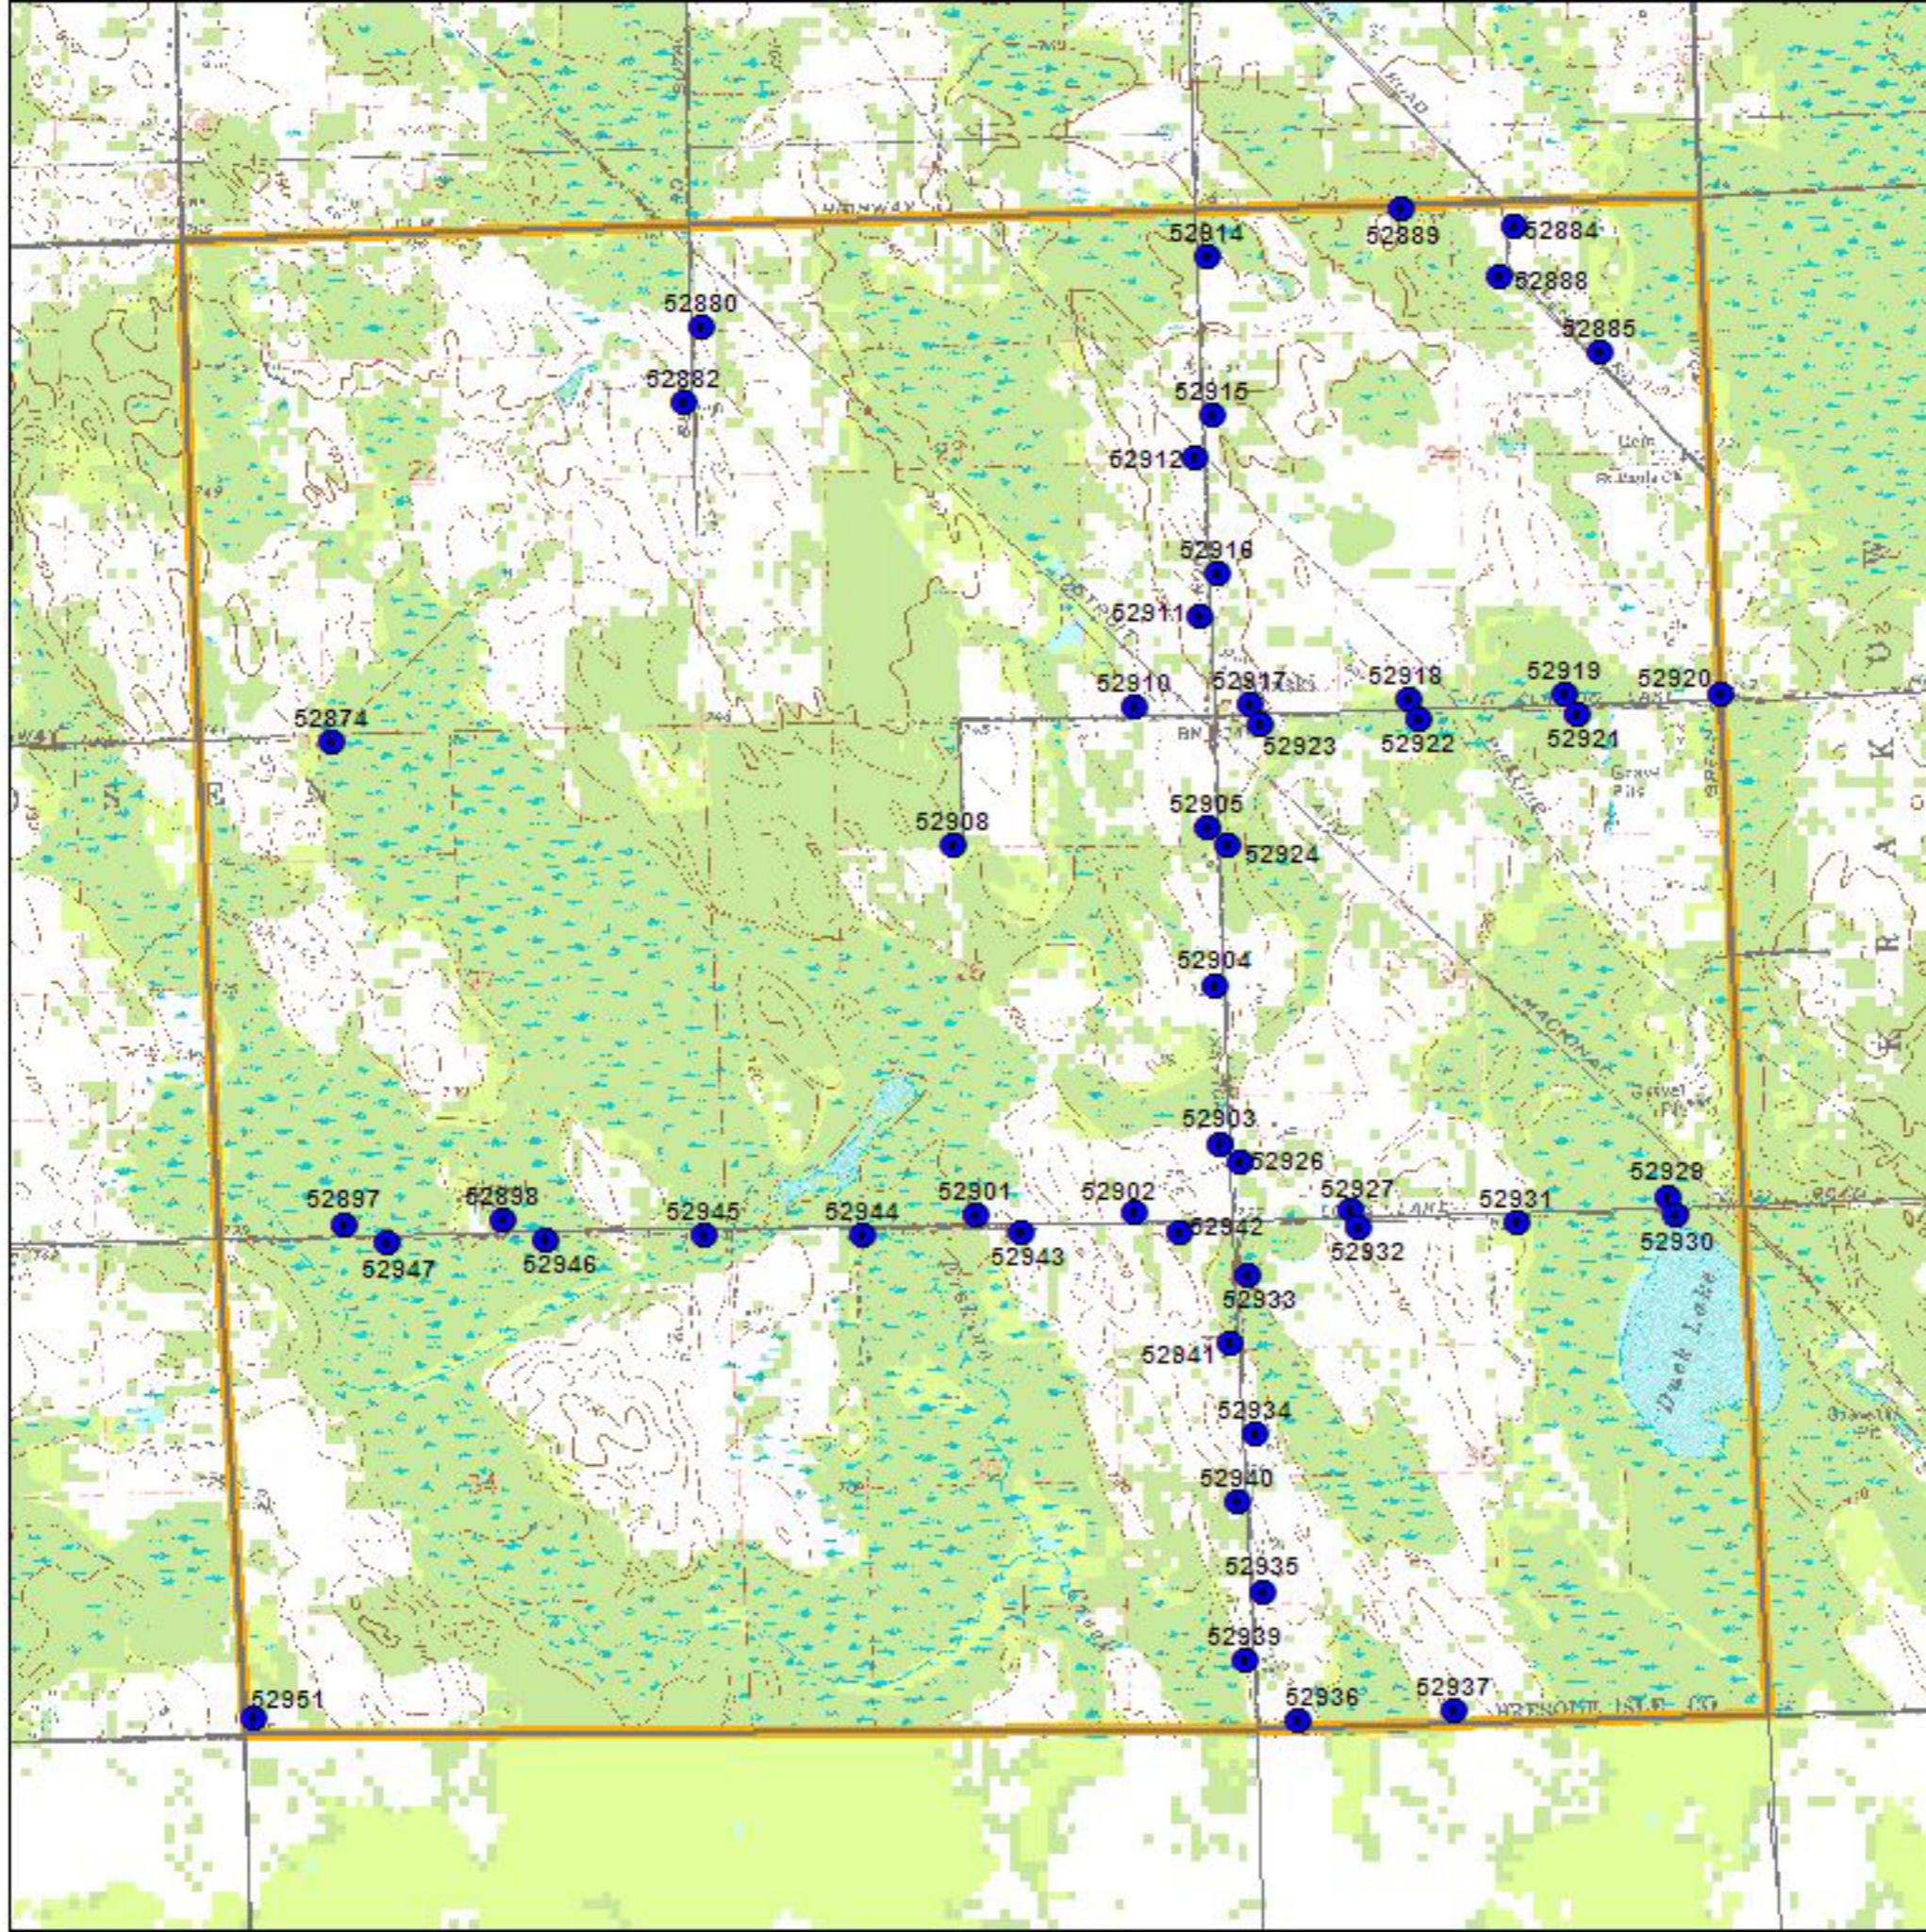

Presque Isle County T33N R06E Posen Township Block 4

LEGEND

-  BBA Point Sampling Locations (each numbered)
 -  Priority Block (1/4 twp)
 -  Other Blocks
- USGS Topographic Information:
-  Major and County Roads
 -  Trails and Two-tracks
 -  Topographic Lines
- Landuse / Landcover Backdrop
-  City Blocks
 -  Open Land, Residential, etc. incl. agriculture lands
 -  Mixed/ Deciduous / Evergreen Forest
 -  Woody Wetlands, Emergent / Herbaceous Wetlands
 -  Open Water