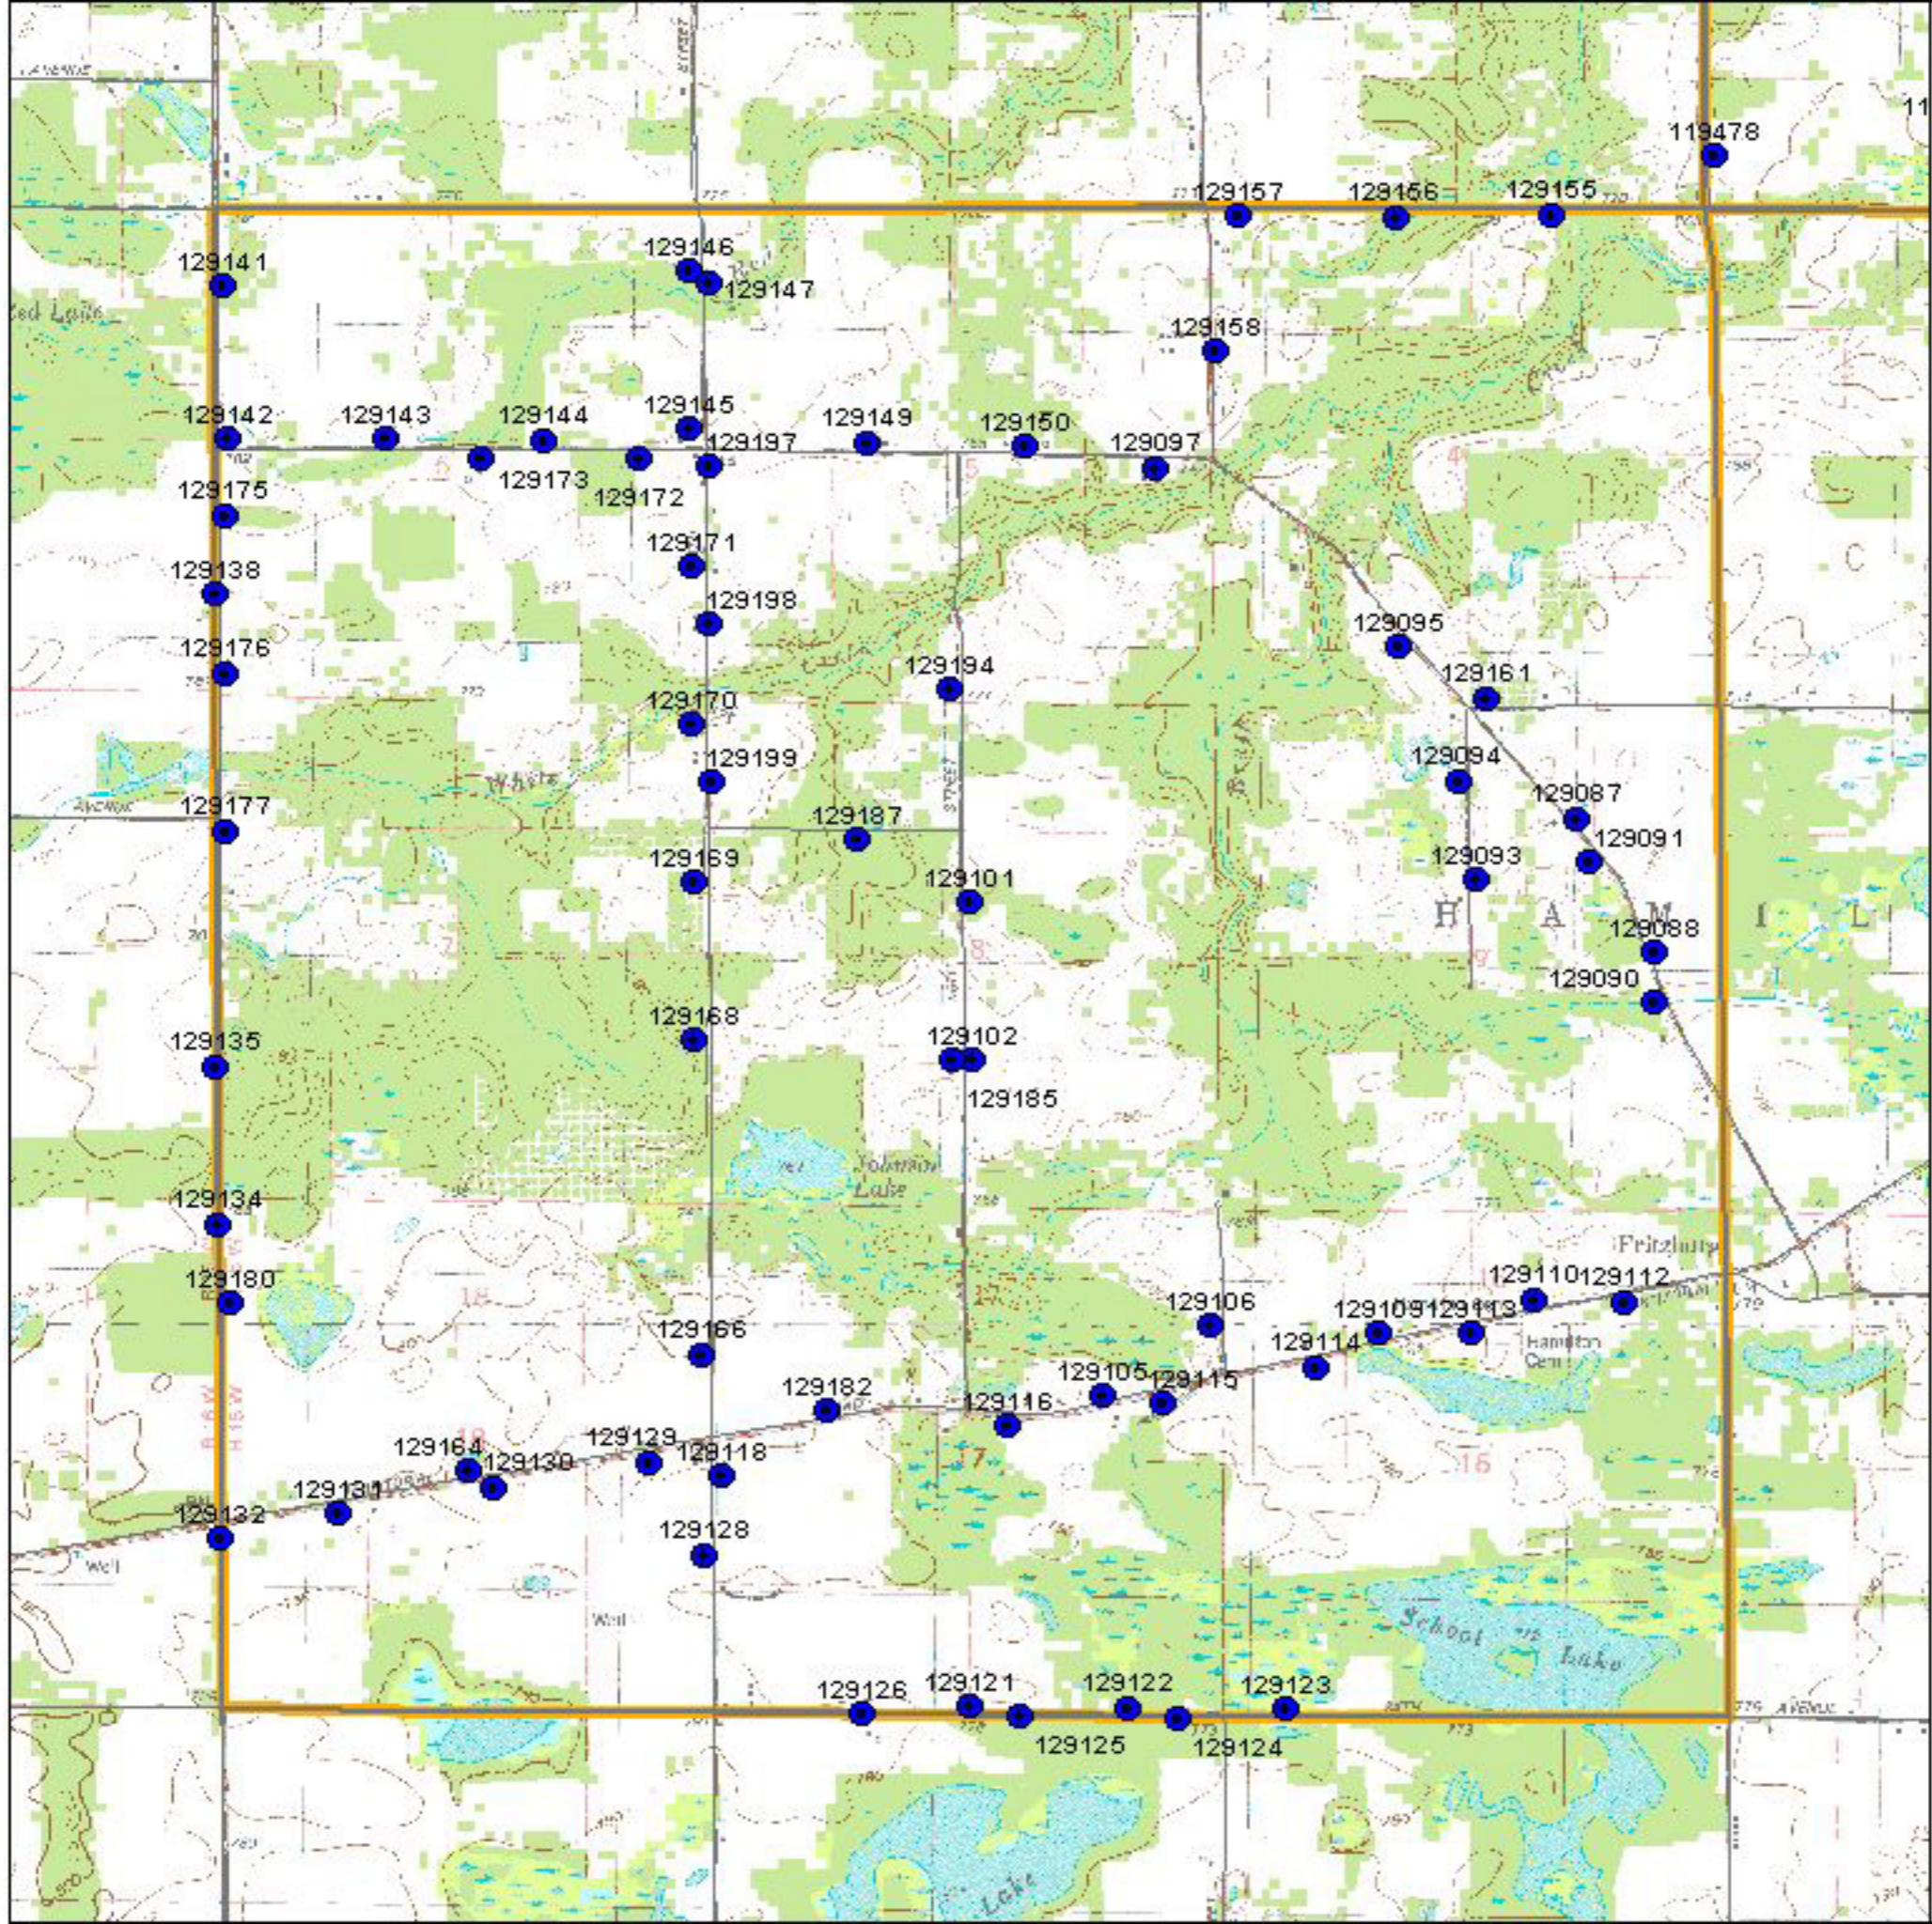

Van Buren County T04S R15W Hamilton Township Block 2

LEGEND

-  BBA Point Sampling Locations (each numbered)
 -  Priority Block (1/4 twp)
 -  Other Blocks
- USGS Topographic Information:
-  Major and County Roads
 -  Trails and Two-tracks
 -  Topographic Lines
- Landuse / Landcover Backdrop
-  City Blocks
 -  Open Land, Residential, etc. incl. agriculture lands
 -  Mixed/ Deciduous / Evergreen Forest
 -  Woody Wetlands, Emergent / Herbaceous Wetlands
 -  Open Water