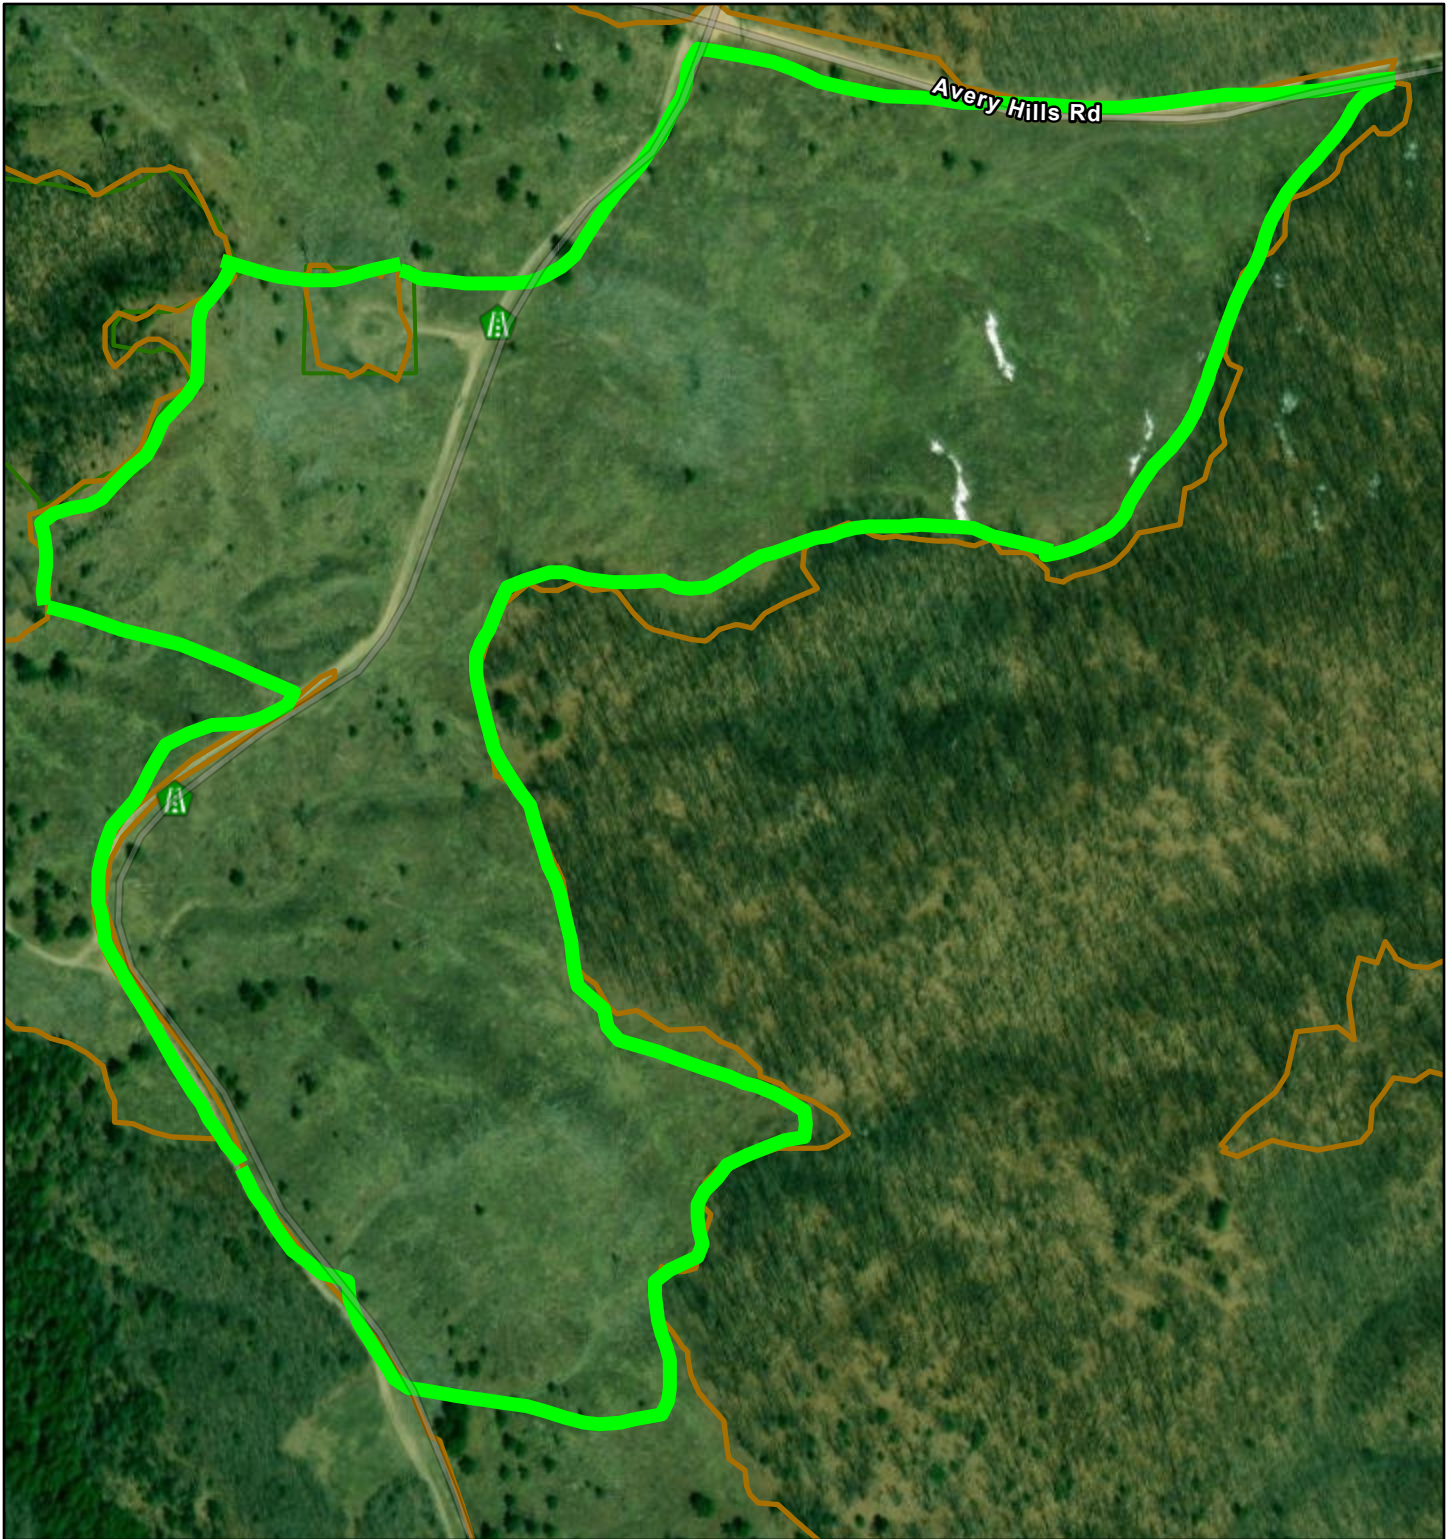

# C54-1198

7/7/2023, 1:54:27 PM

- Event Point
- Road Repair
- Override 1
- Treatments
- Compartments
- State Forests

Esri Community Maps Contributors, Province of Ontario, © OpenStreetMap, Microsoft, Esri, HERE, Garmin, SafeGraph, GeoTechnologies, Inc, METI/ NASA, USGS, EPA, NPS, US Census Bureau, USDA, Source: Esri, Maxar, Earthstar Geographics, and the GIS User Community