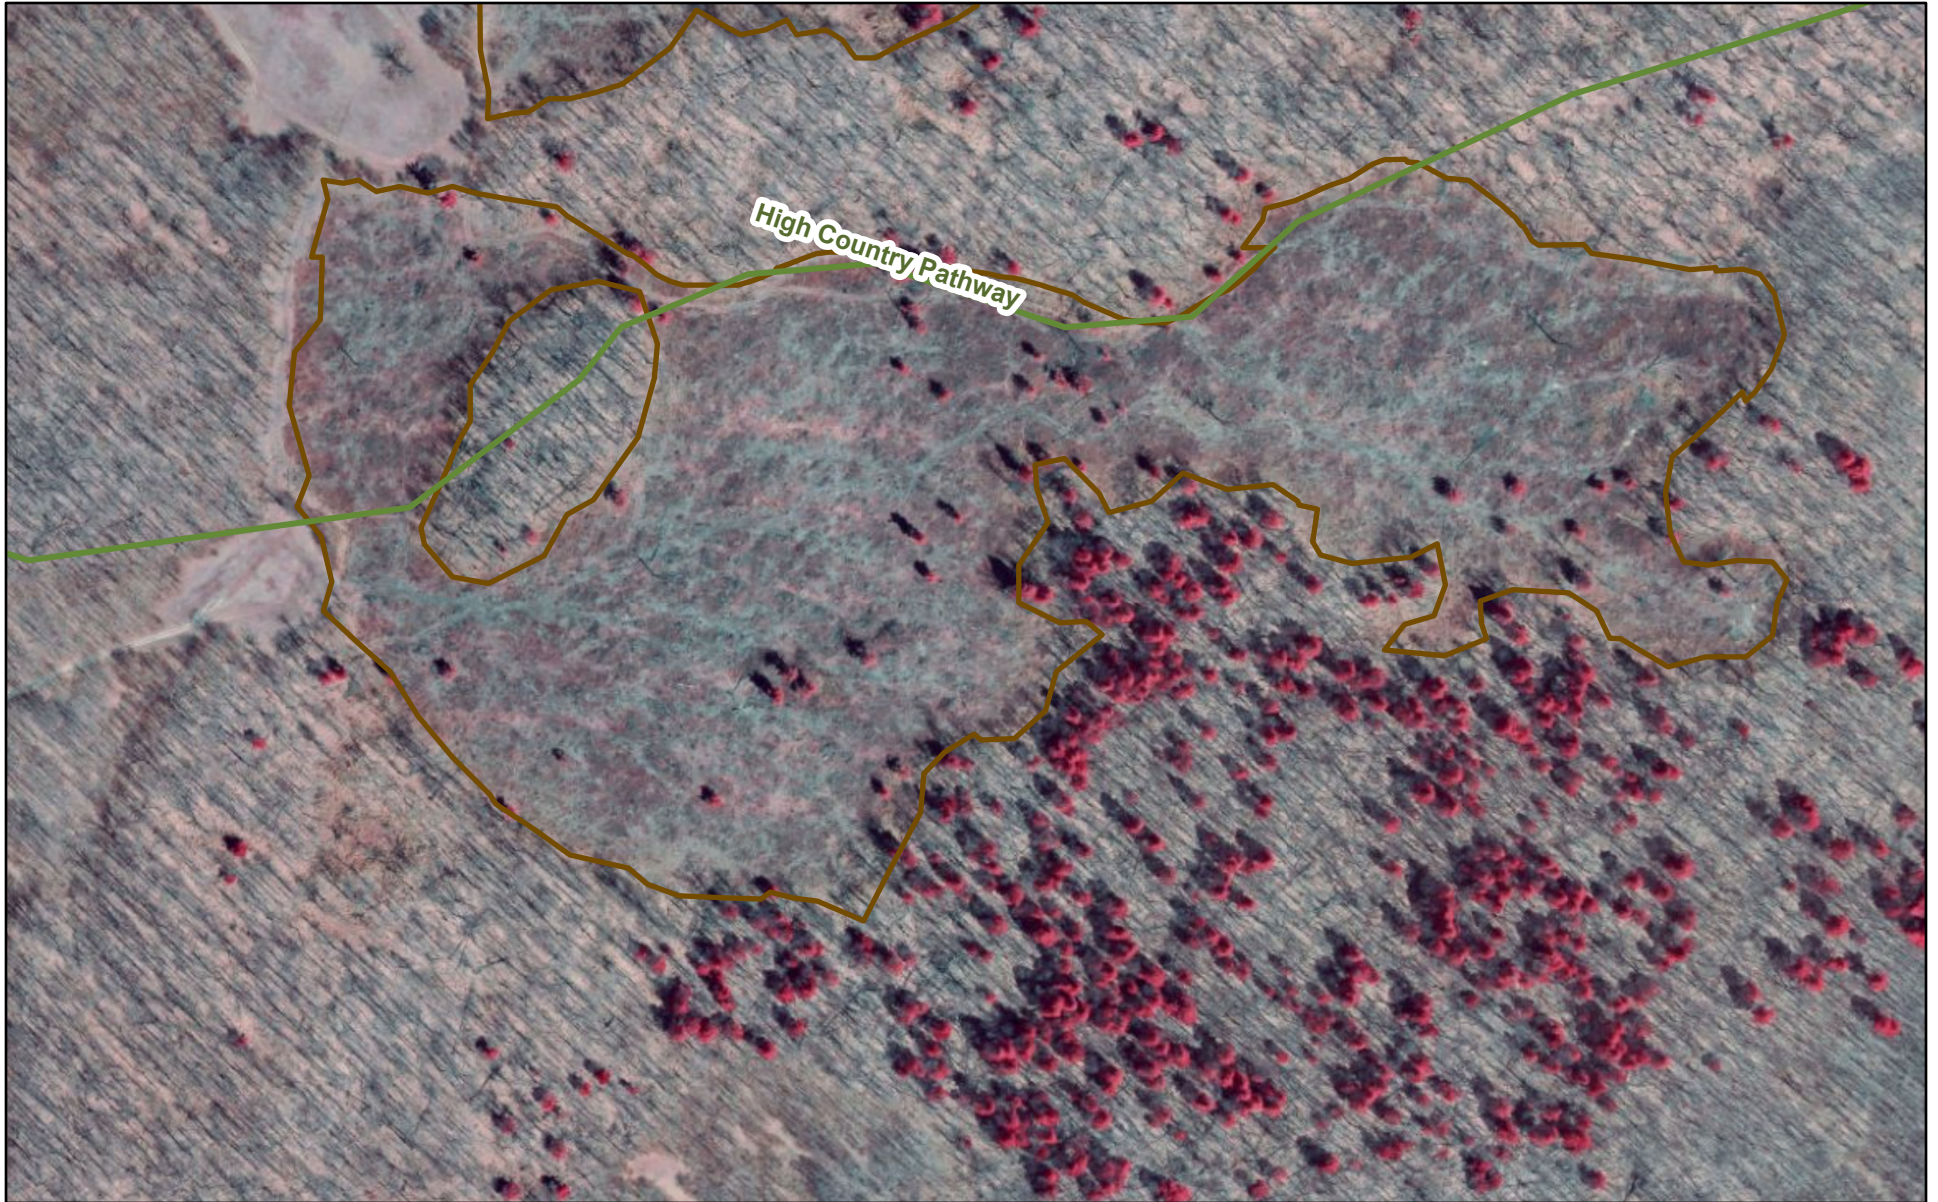

Trench #8b 54032077

4/5/2024, 9:52:46 AM

-  DNR Trails Simplified All Use Types VIEW - Sync Enabled - Hiking
-  DNR Trails Simplified All Use Types VIEW - Sync Enabled - Biking
- MIFI Data Treatments - Read - Treatments
-  Treatments

Source: Esri, Maxar, Earthstar Geographics, and the GIS User Community, Sources: Esri, TomTom, Garmin, FAO, NOAA, USGS, © OpenStreetMap

Web AppBuilder for ArcGIS