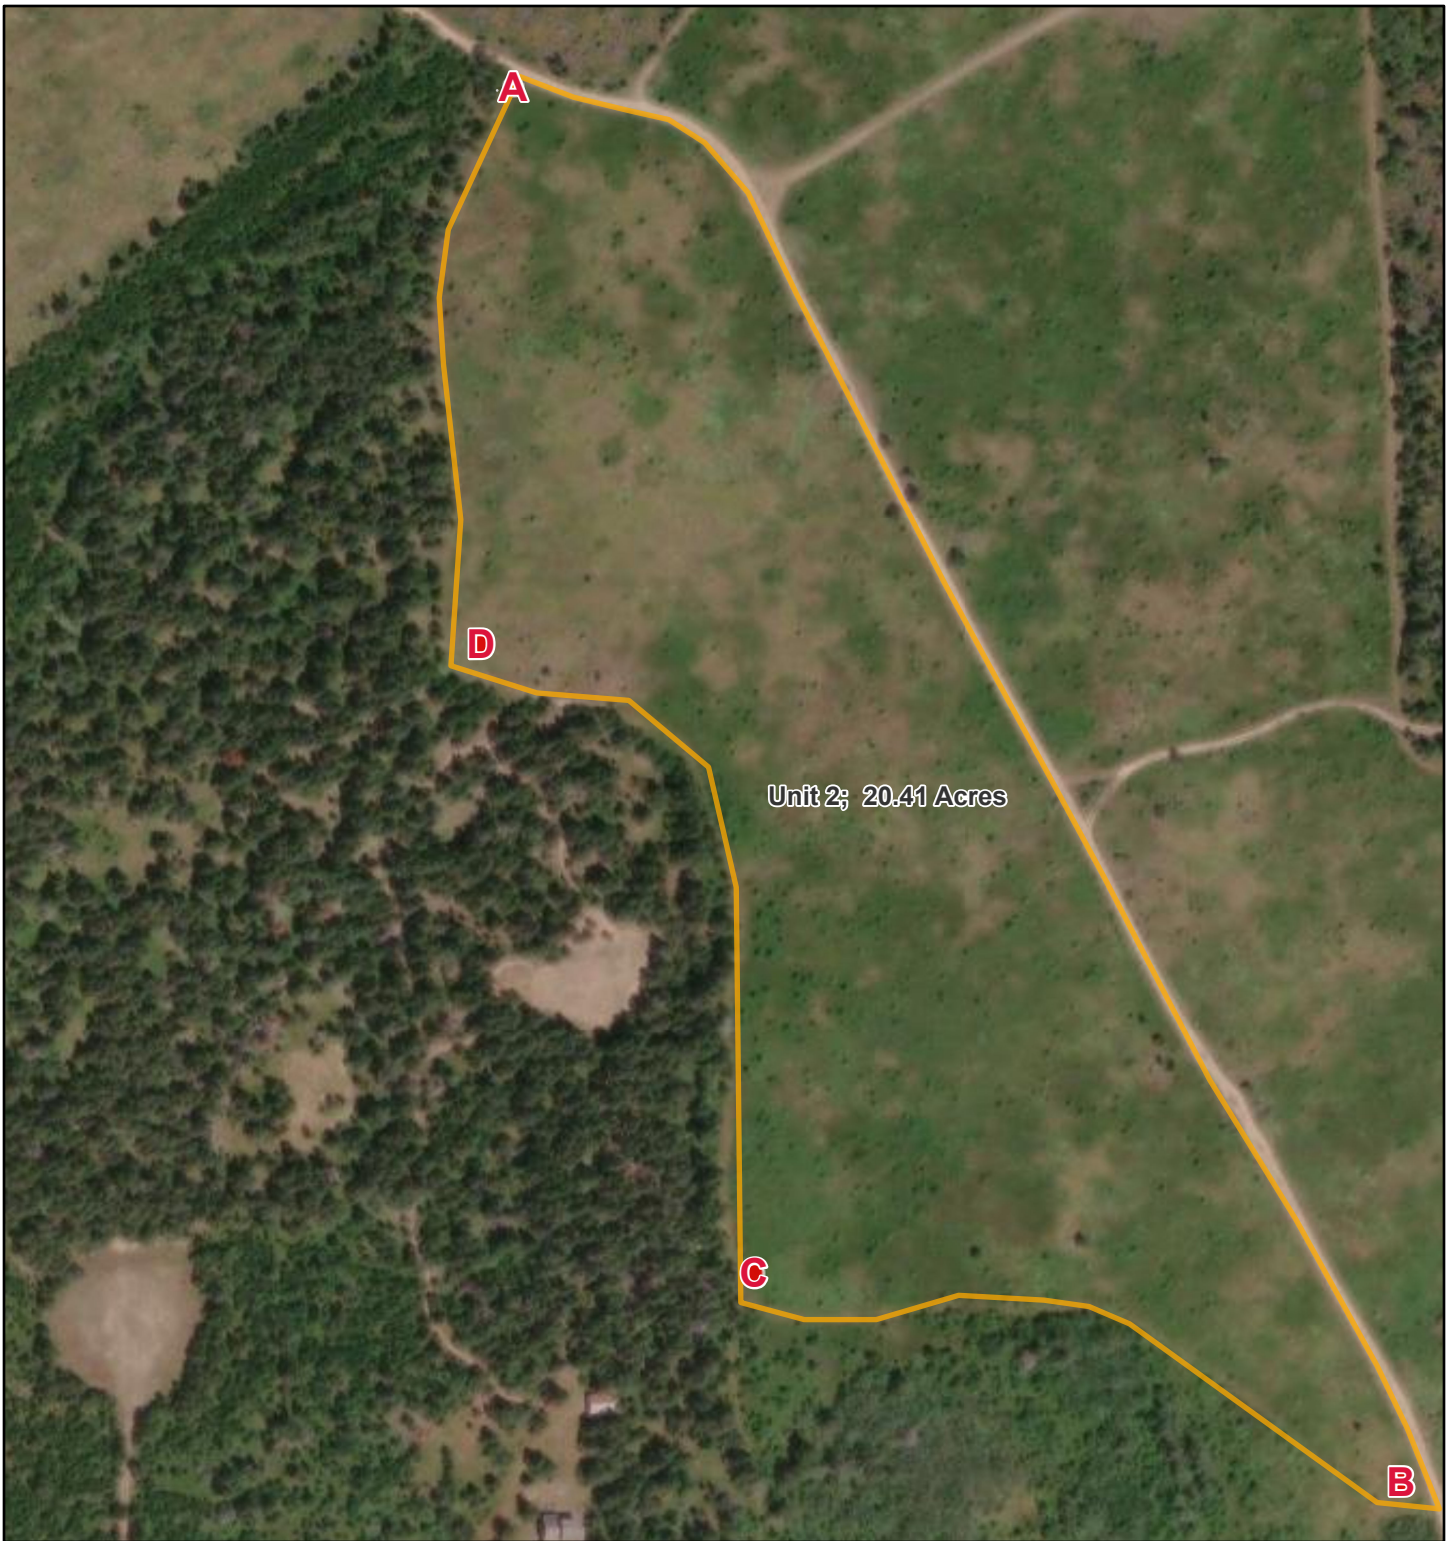

# Winding Rd Unit #2

1/22/2024, 1:03:32 PM

1801efa2caa-layer-61

1801efa2ca0-layer-55

 Prescribed Burn Proposed

 Prescribed\_Burns\_Ignition\_Points\_9841

Source: Esri, Maxar, Earthstar Geographics, and the GIS User Community