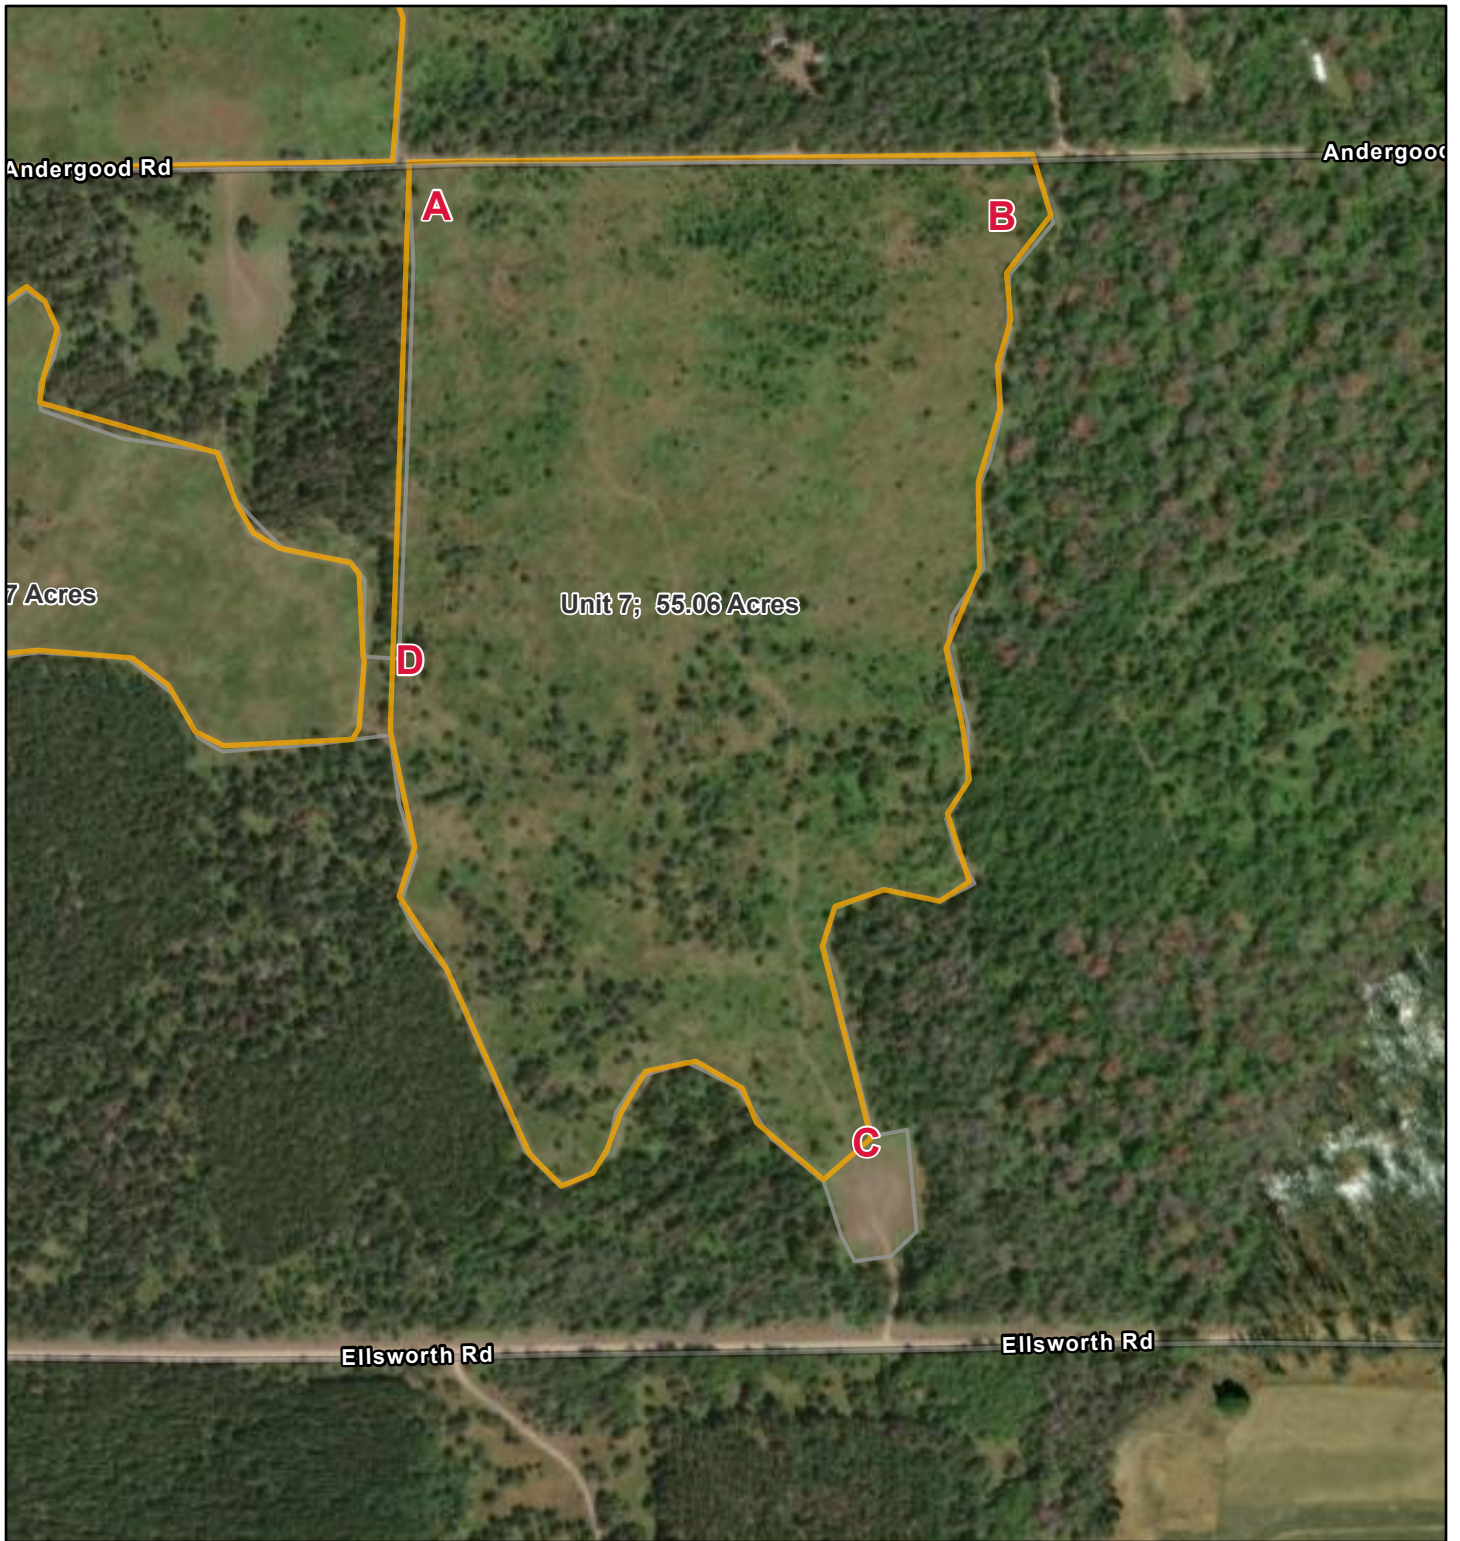

Winding Rd South RX Unit 7

1/22/2024, 8:49:48 AM

1801ef39427-layer-67

 Prescribed Burn Proposed

 Other

Source: Esri, Maxar, Earthstar Geographics, and the GIS User Community, Esri Community Maps Contributors, Province of Ontario, © OpenStreetMap, Microsoft, Esri, TomTom, Garmin, SafeGraph, GeoTechnologies, Inc, METI/ NASA, USGS, EPA, NPS, US Census Bureau, USDA, USFWS