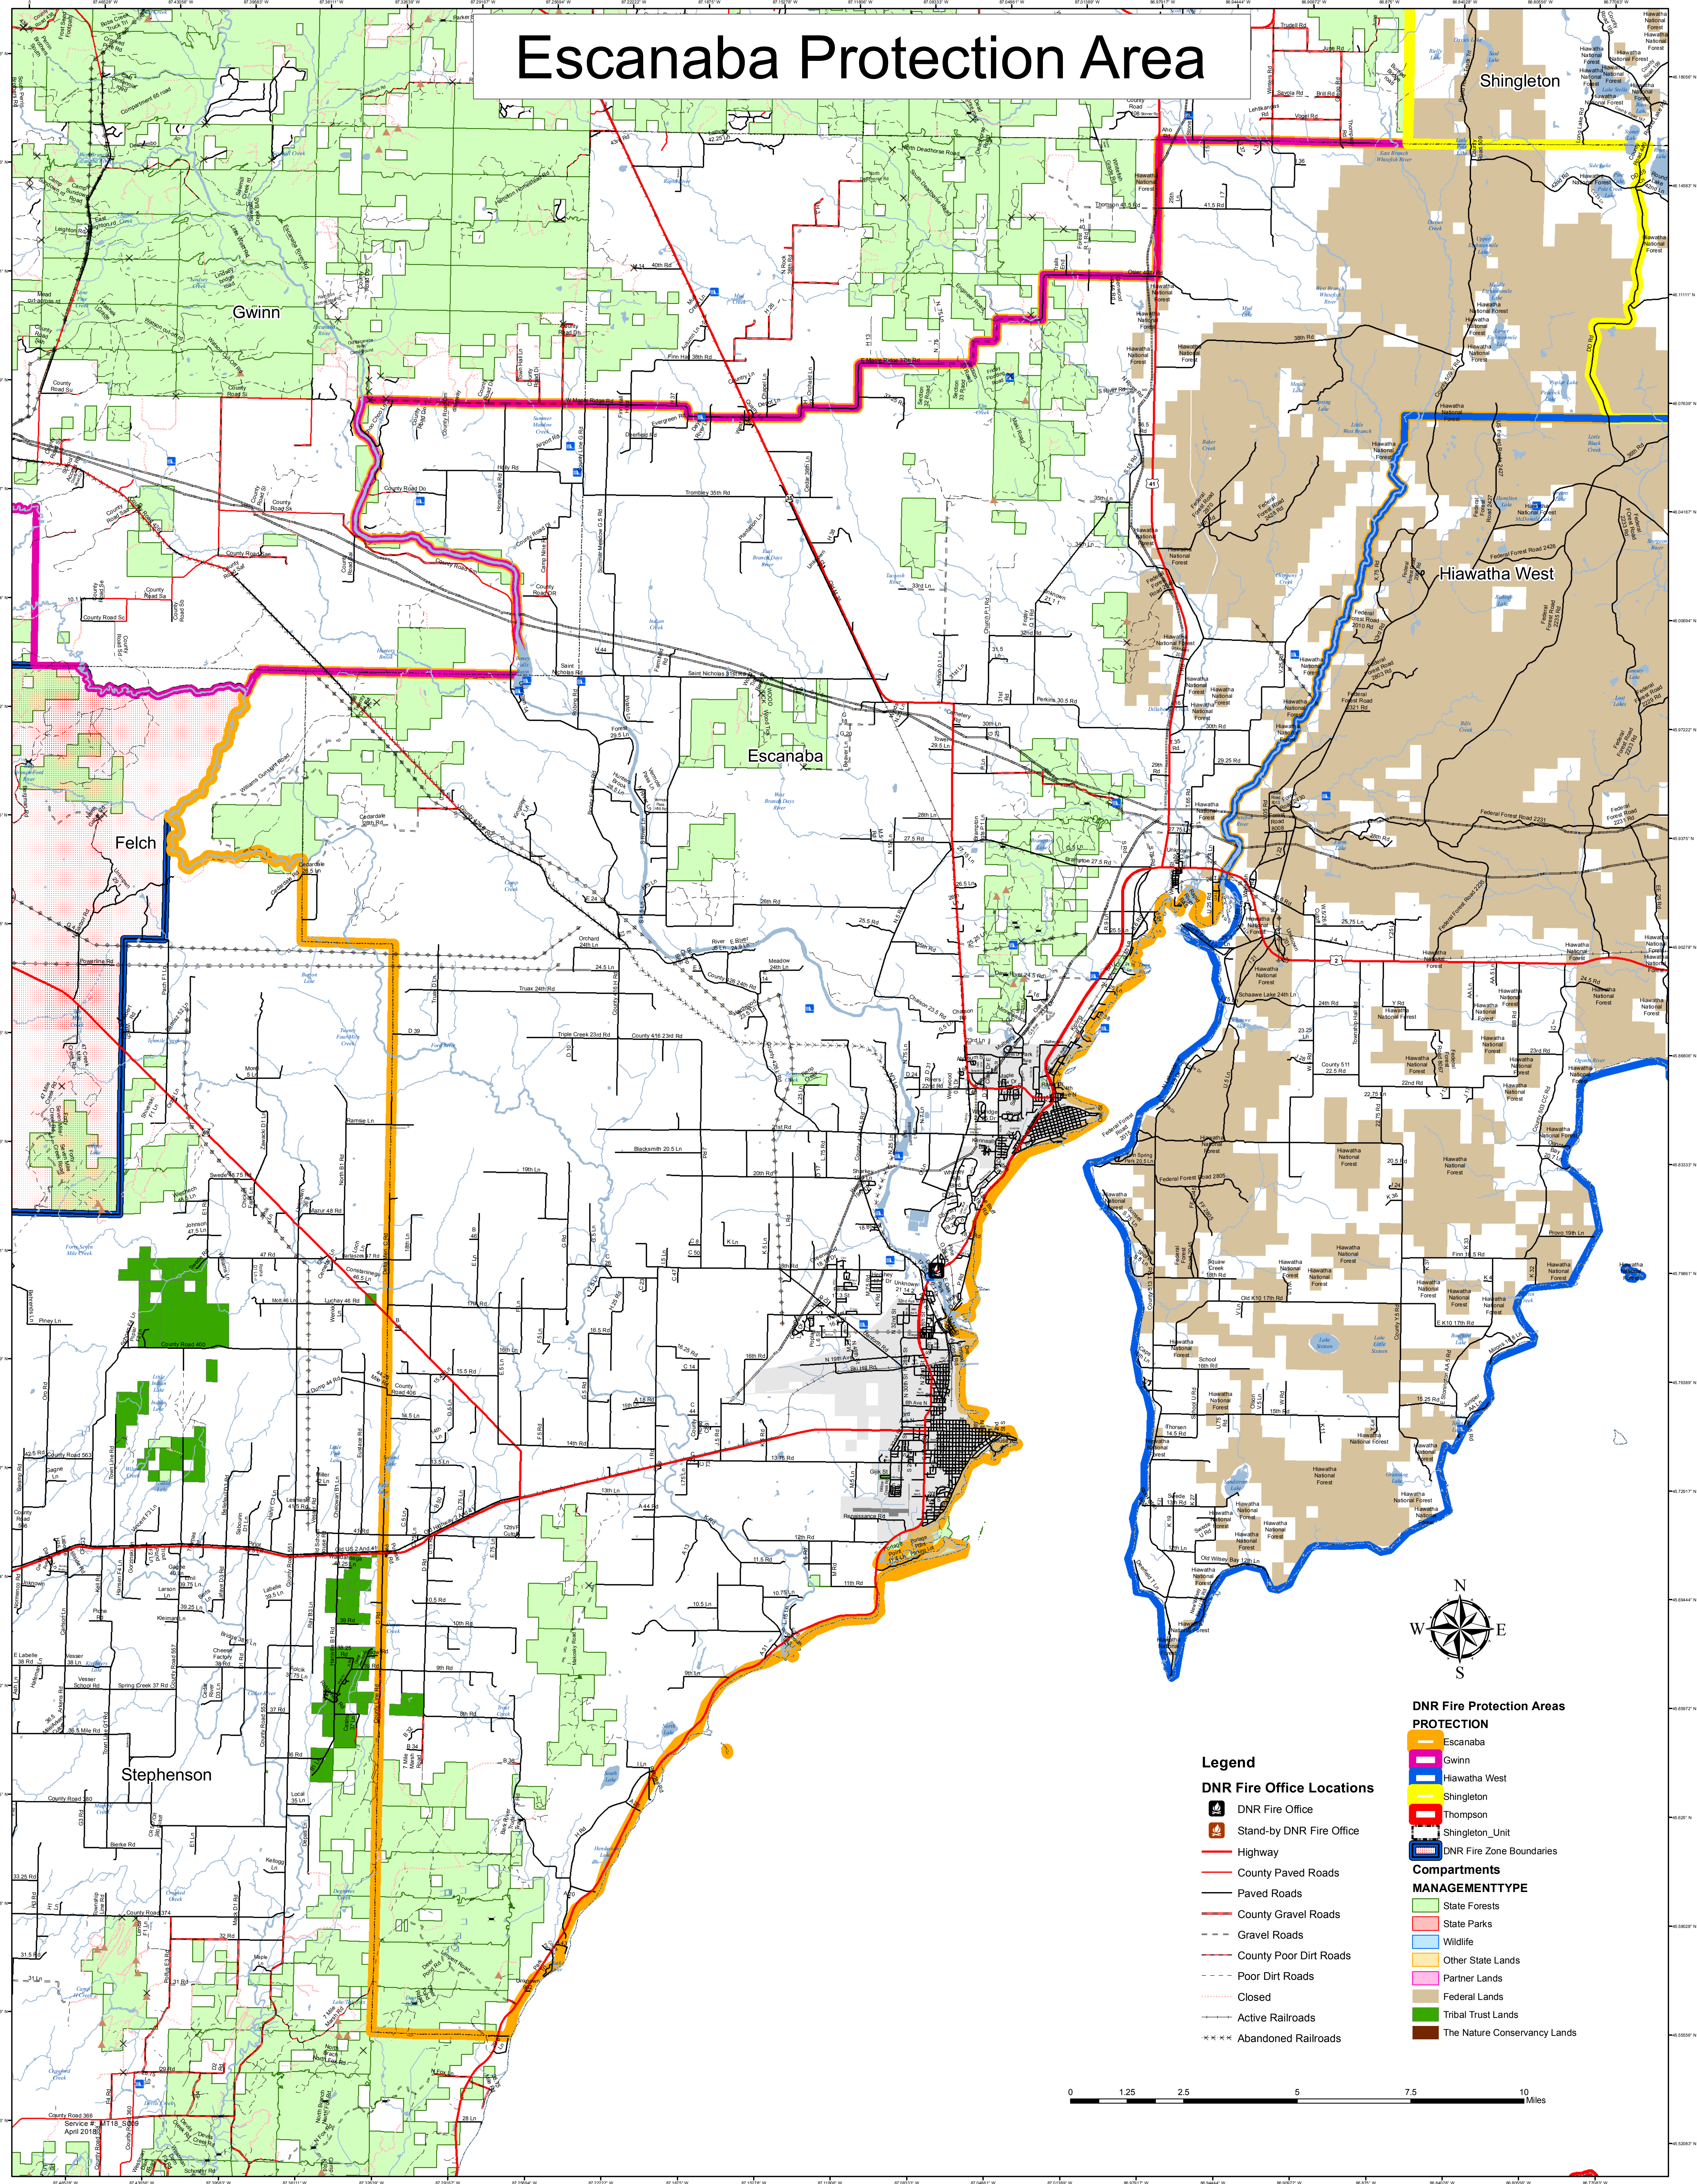

Escanaba Protection Area

Legend

- Escanaba
 - Gwinn
 - Hiawatha West
 - Shingleton
 - Thompson
 - Shingleton_Unit
 - DNR Fire Zone Boundaries
- DNR Fire Office Locations**
- DNR Fire Office
 - Stand-by DNR Fire Office
- Highway
 - County Paved Roads
 - Paved Roads
 - County Gravel Roads
 - Gravel Roads
 - County Poor Dirt Roads
 - Poor Dirt Roads
 - Closed
 - Active Railroads
 - Abandoned Railroads
- COMPARTMENTS**
- State Forests
 - State Parks
 - Wildlife
 - Other State Lands
 - Partner Lands
 - Federal Lands
 - Tribal Trust Lands
 - The Nature Conservancy Lands

Service # MT18-S889 April 2018