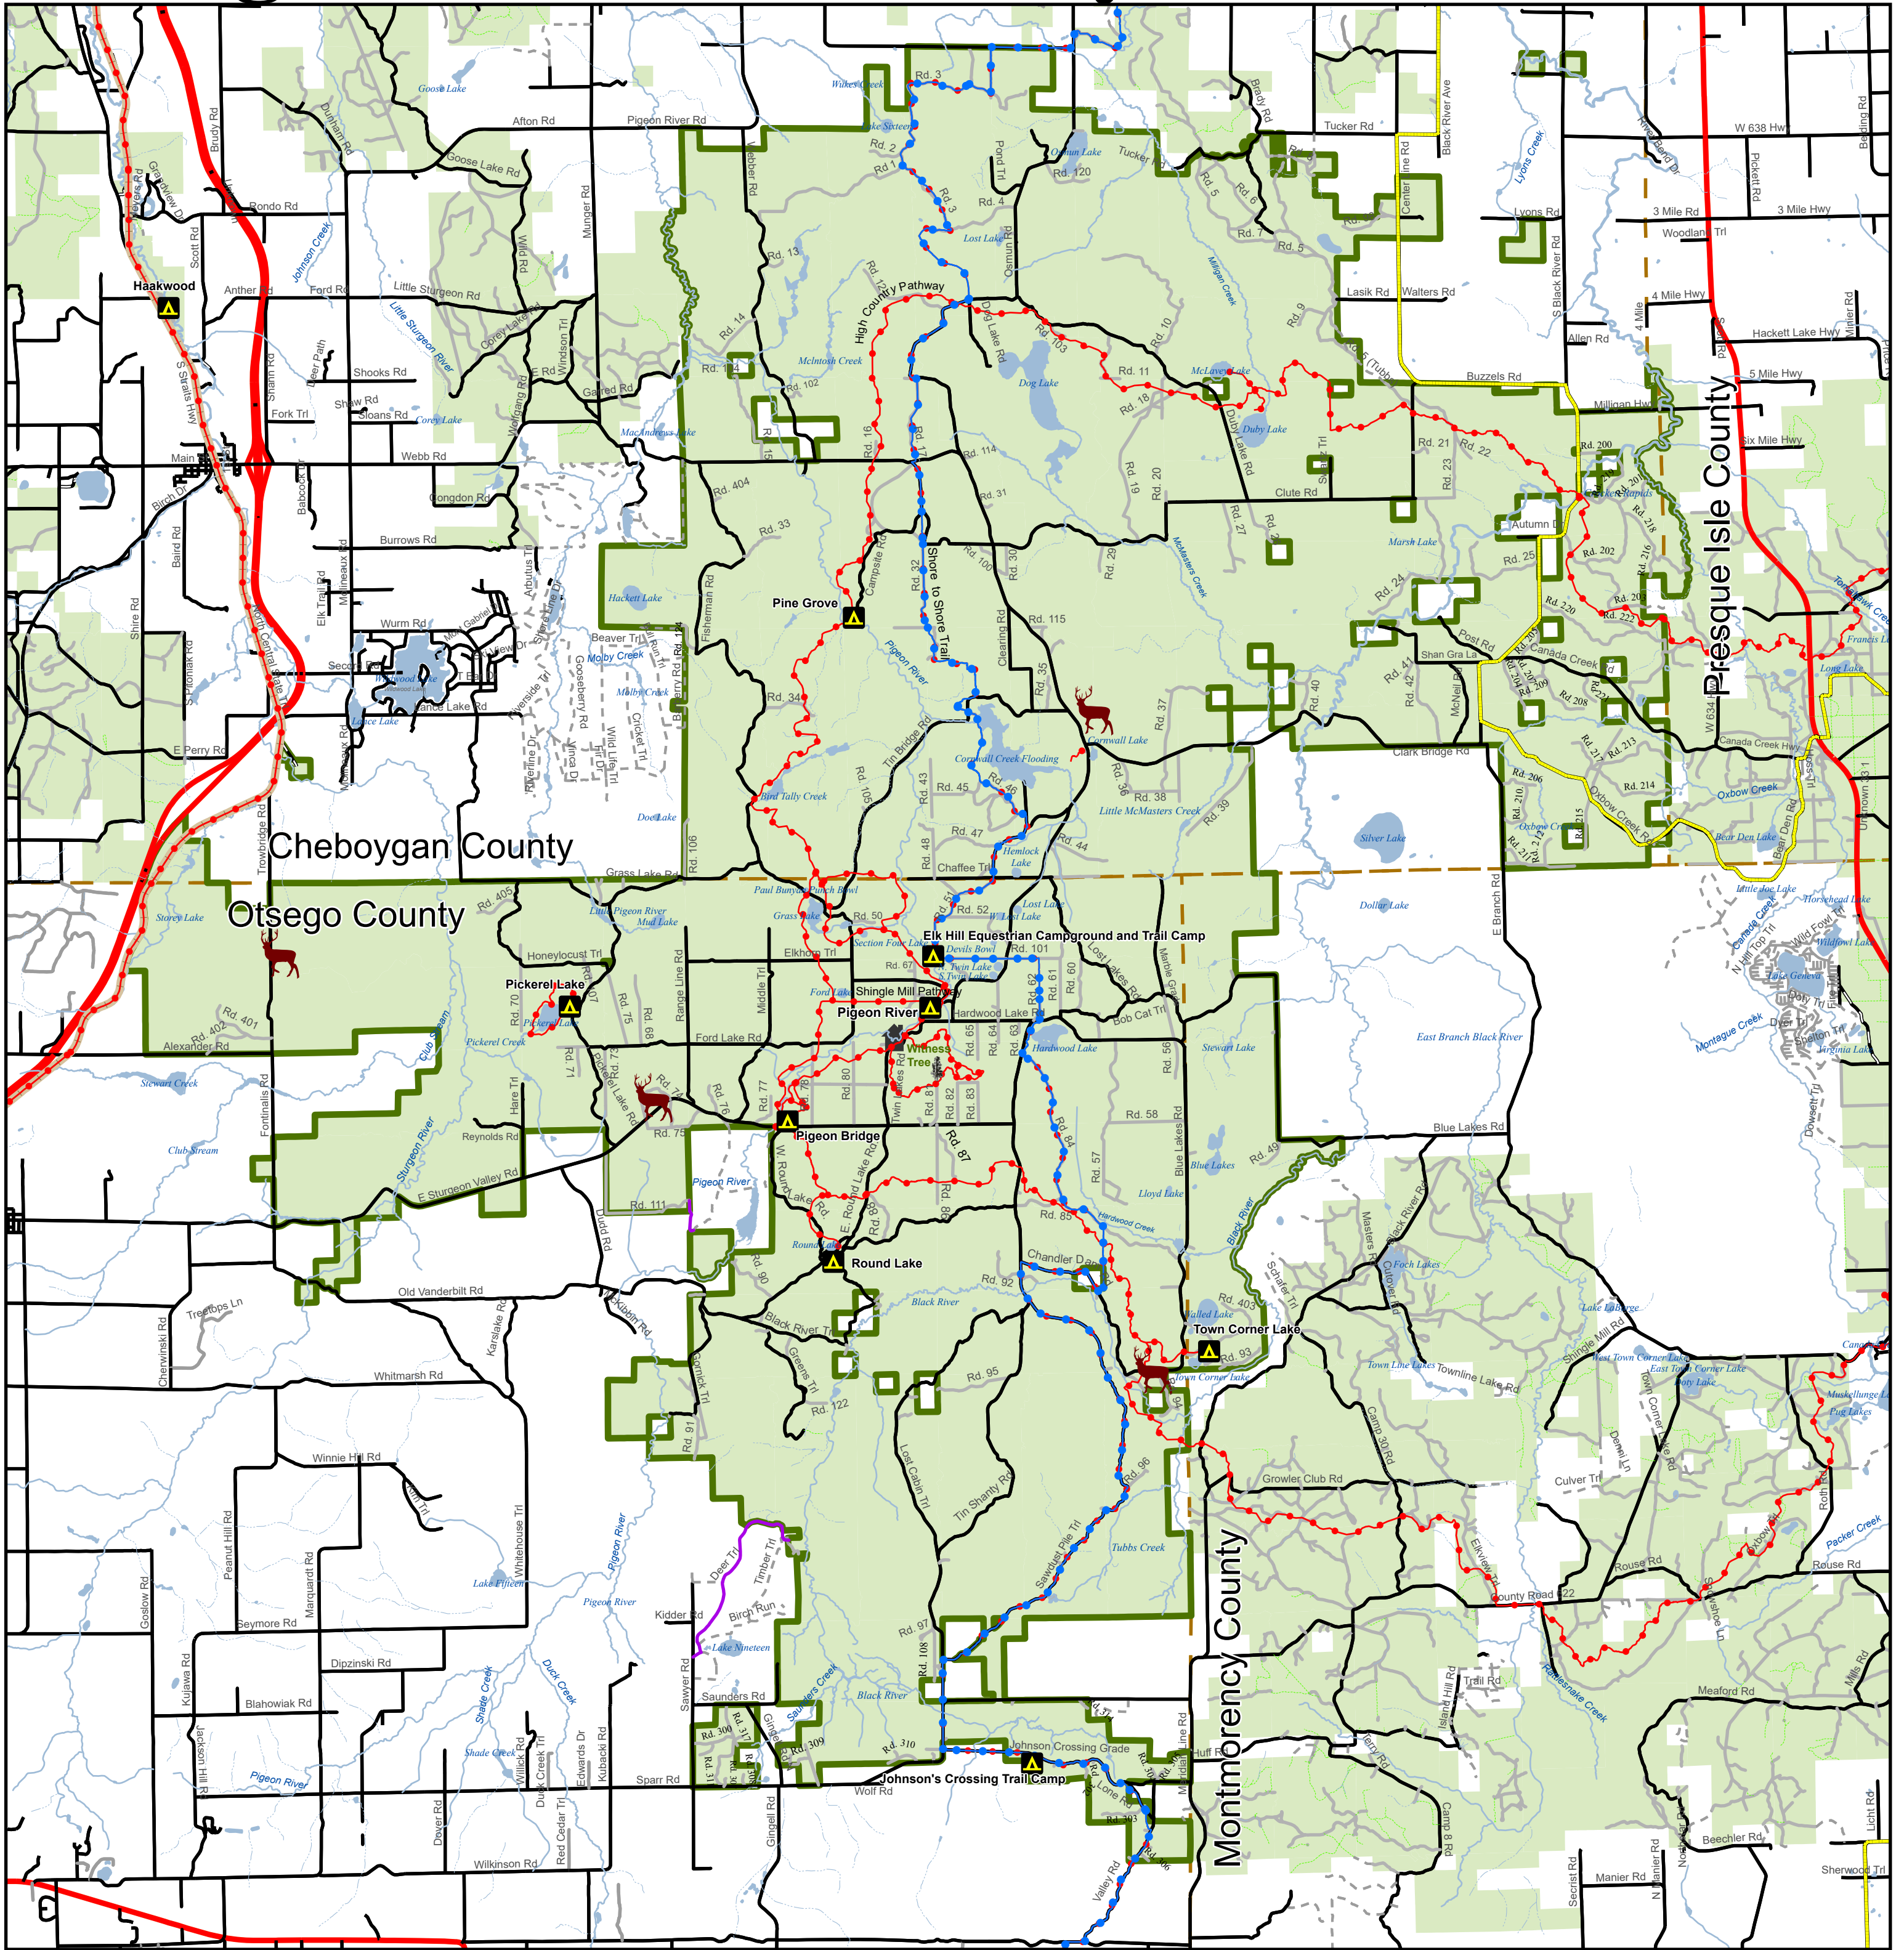

Pigeon River Country State Forest

Legend
Pigeon River Country State Forest Access Map

-  Pigeon River Country Headquarters
-  State Forest Campgrounds
-  Elk Viewing Areas

-  Michigan Cross Country Cycle Trail (MCCCT)
-  Designated Equestrian Trails
-  Designated Hiking Trails
-  Access Easement Through Private Land

-  Pigeon River Country Boundary
-  State Forests
-  Lakes and Rivers
-  Counties