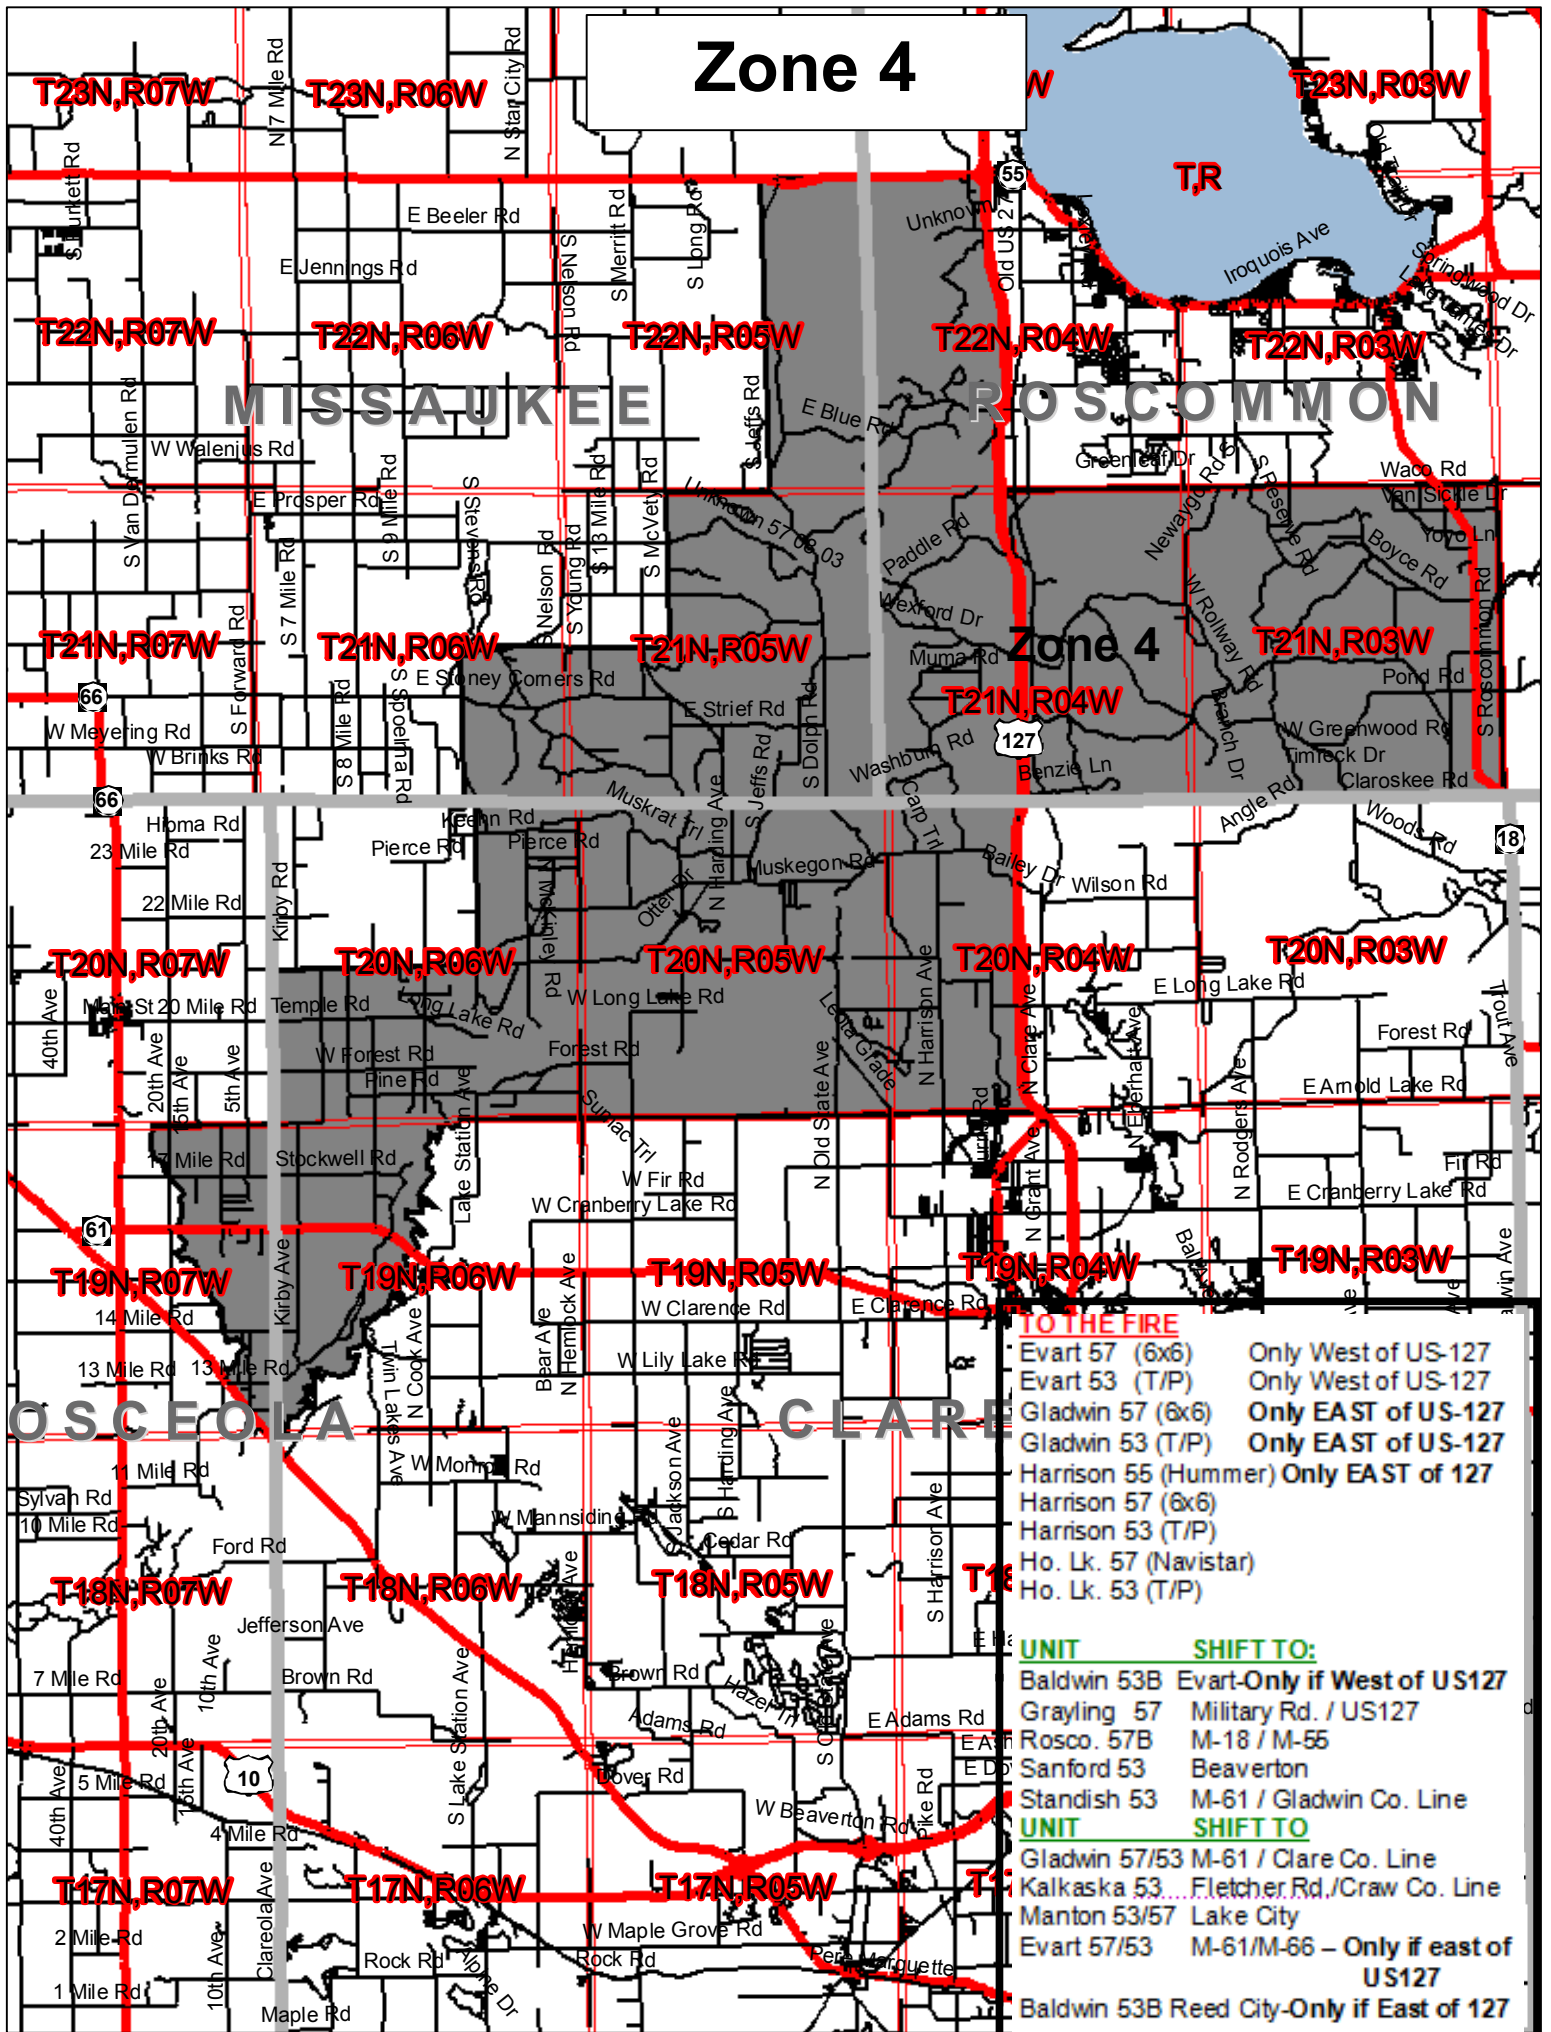

Zone 4

TO THE FIRE

Evar 57 (6x6)	Only West of US-127
Evar 53 (T/P)	Only West of US-127
Gladwin 57 (6x6)	Only EAST of US-127
Gladwin 53 (T/P)	Only EAST of US-127
Harrison 55 (Hummer)	Only EAST of 127
Harrison 57 (6x6)	
Harrison 53 (T/P)	
Ho. Lk. 57 (Navistar)	
Ho. Lk. 53 (T/P)	

UNIT	SHIFT TO:
Baldwin 53B	Evar-Only if West of US127
Grayling 57	Military Rd. / US127
Rosco. 57B	M-18 / M-55
Sanford 53	Beaverton
Standish 53	M-61 / Gladwin Co. Line
UNIT	SHIFT TO:
Gladwin 57/53	M-61 / Clare Co. Line
Kalkaska 53	Fletcher Rd./Craw Co. Line
Manton 53/57	Lake City
Evar 57/53	M-61/M-66 – Only if east of US127
Baldwin 53B	Reed City-Only if East of 127