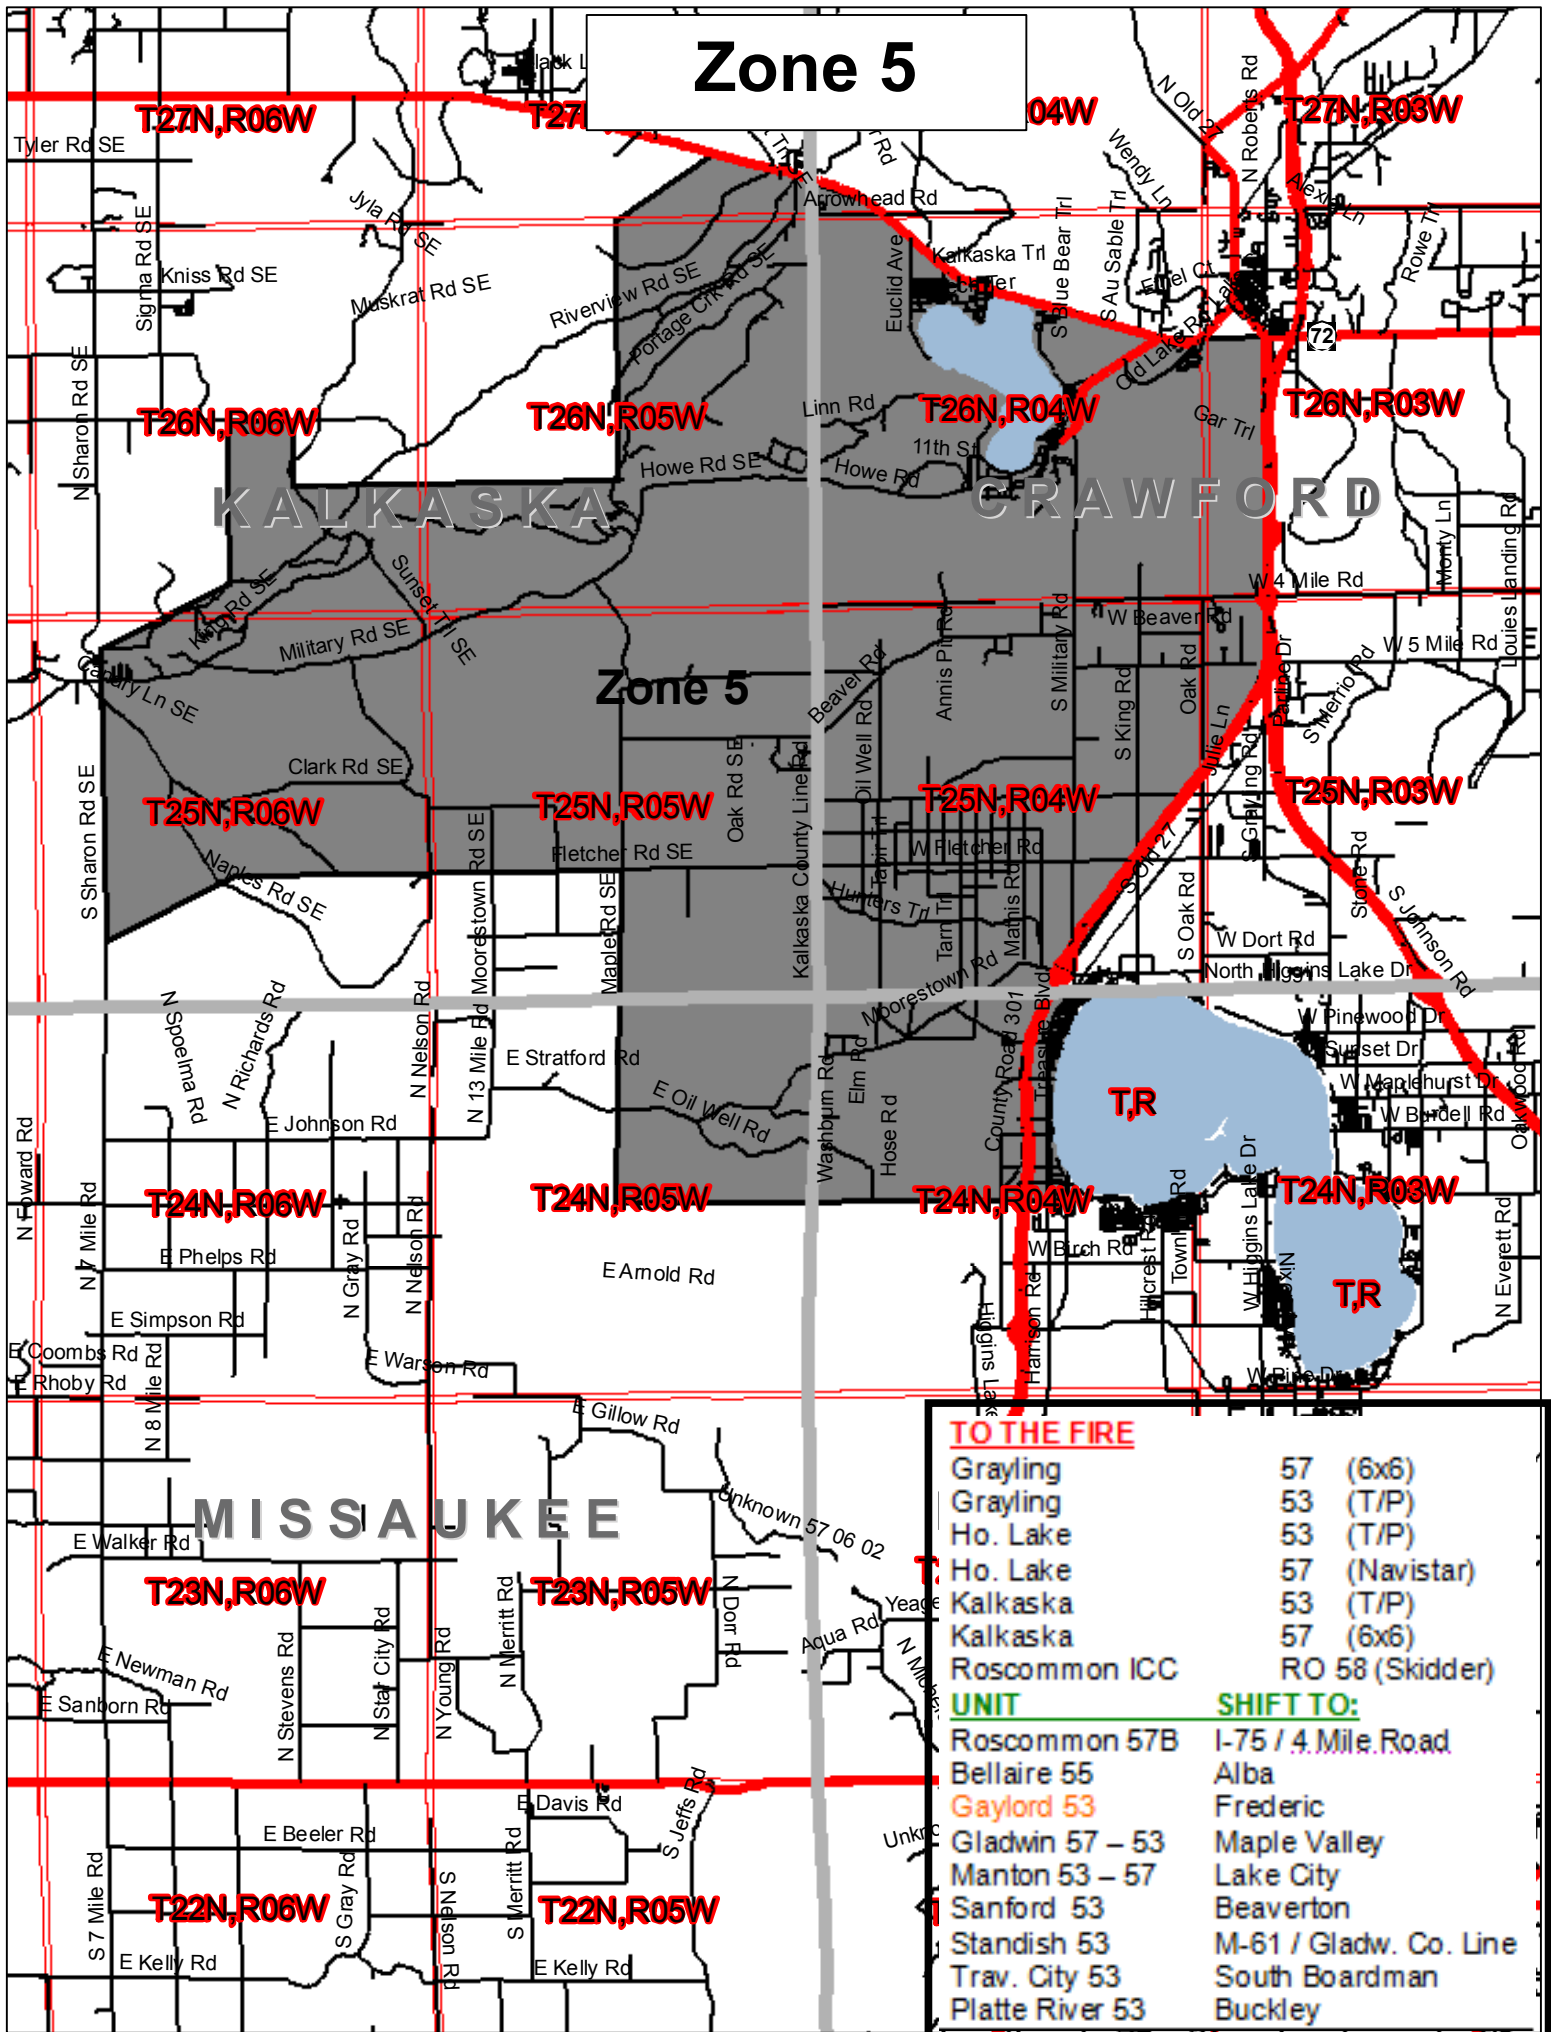

# Zone 5

<b>TO THE FIRE</b>	
Grayling	57 (6x6)
Grayling	53 (T/P)
Ho. Lake	53 (T/P)
Ho. Lake	57 (Navistar)
Kalkaska	53 (T/P)
Kalkaska	57 (6x6)
Roscommon ICC	RO 58 (Skidder)
<b>UNIT</b>	
Roscommon 57B	I-75 / 4 Mile Road
Bellaire 55	Alba
Gaylord 53	Frederic
Gladwin 57 – 53	Maple Valley
Manton 53 – 57	Lake City
Sanford 53	Beaverton
Standish 53	M-61 / Gladw. Co. Line
Trav. City 53	South Boardman
Platte River 53	Buckley

T,R

T,R