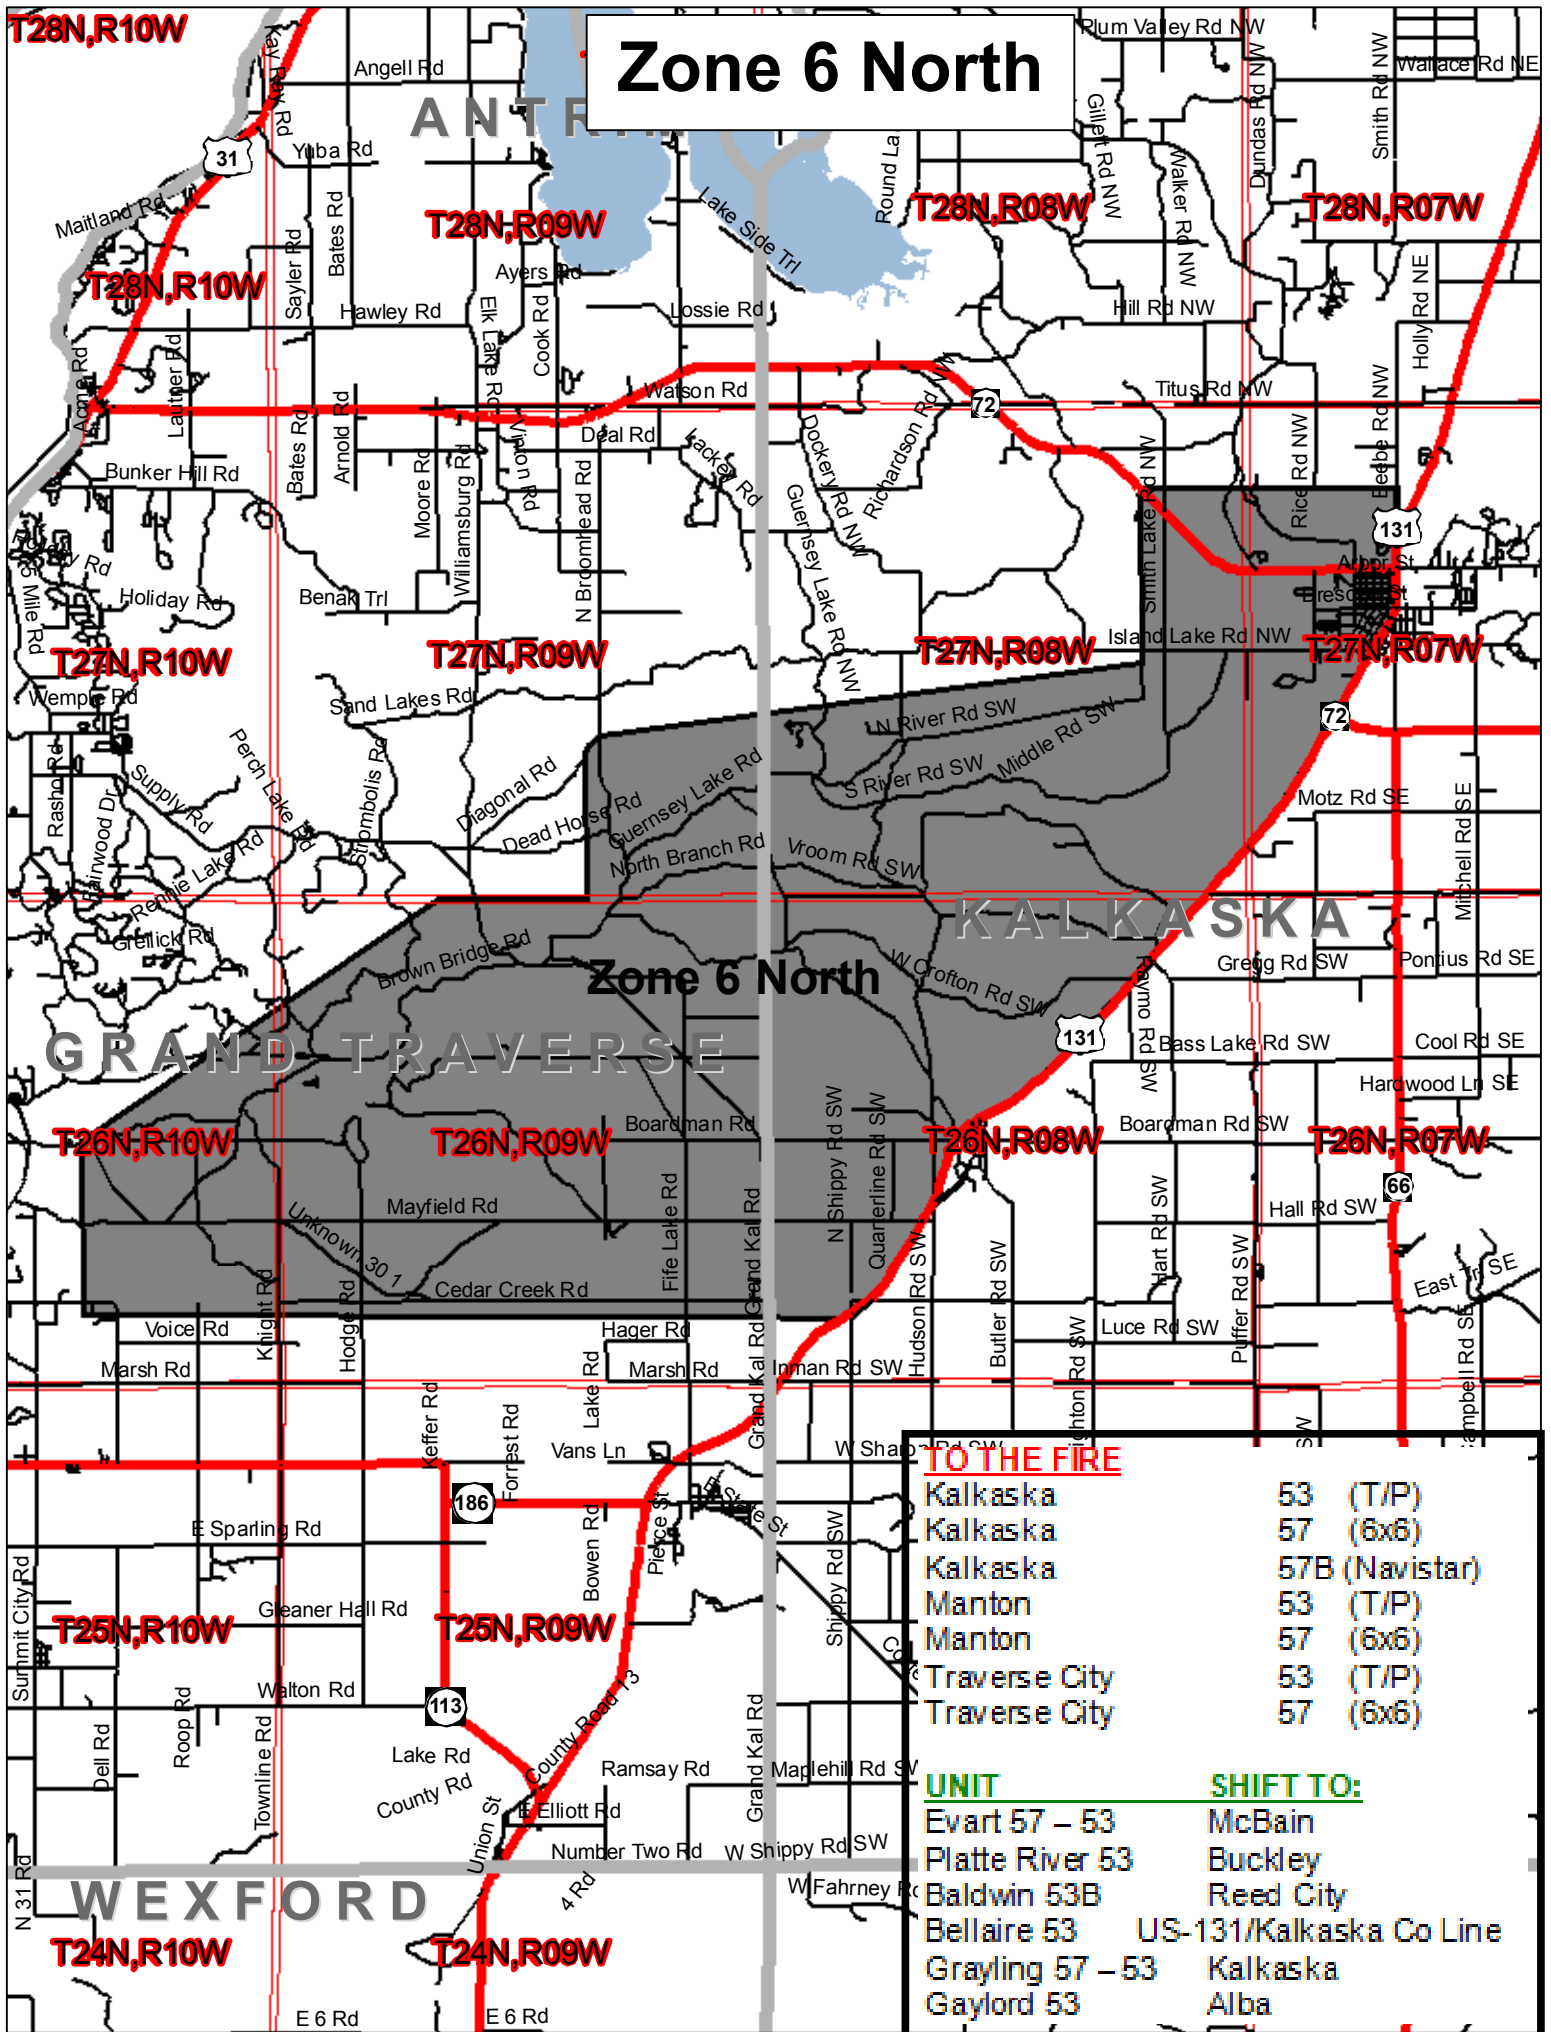

Zone 6 North

TO THE FIRE

Kalkaska	53	(T/P)
Kalkaska	57	(6x6)
Kalkaska	57B	(Navistar)
Manton	53	(T/P)
Manton	57	(6x6)
Traverse City	53	(T/P)
Traverse City	57	(6x6)

UNIT

- Evart 57 - 53
- Platte River 53
- Baldwin 53B
- Bellaire 53
- Grayling 57 - 53
- Gaylord 53

SHIFT TO:

- McBain
- Buckley
- Reed City
- US-131/Kalkaska Co Line
- Kalkaska
- Alba