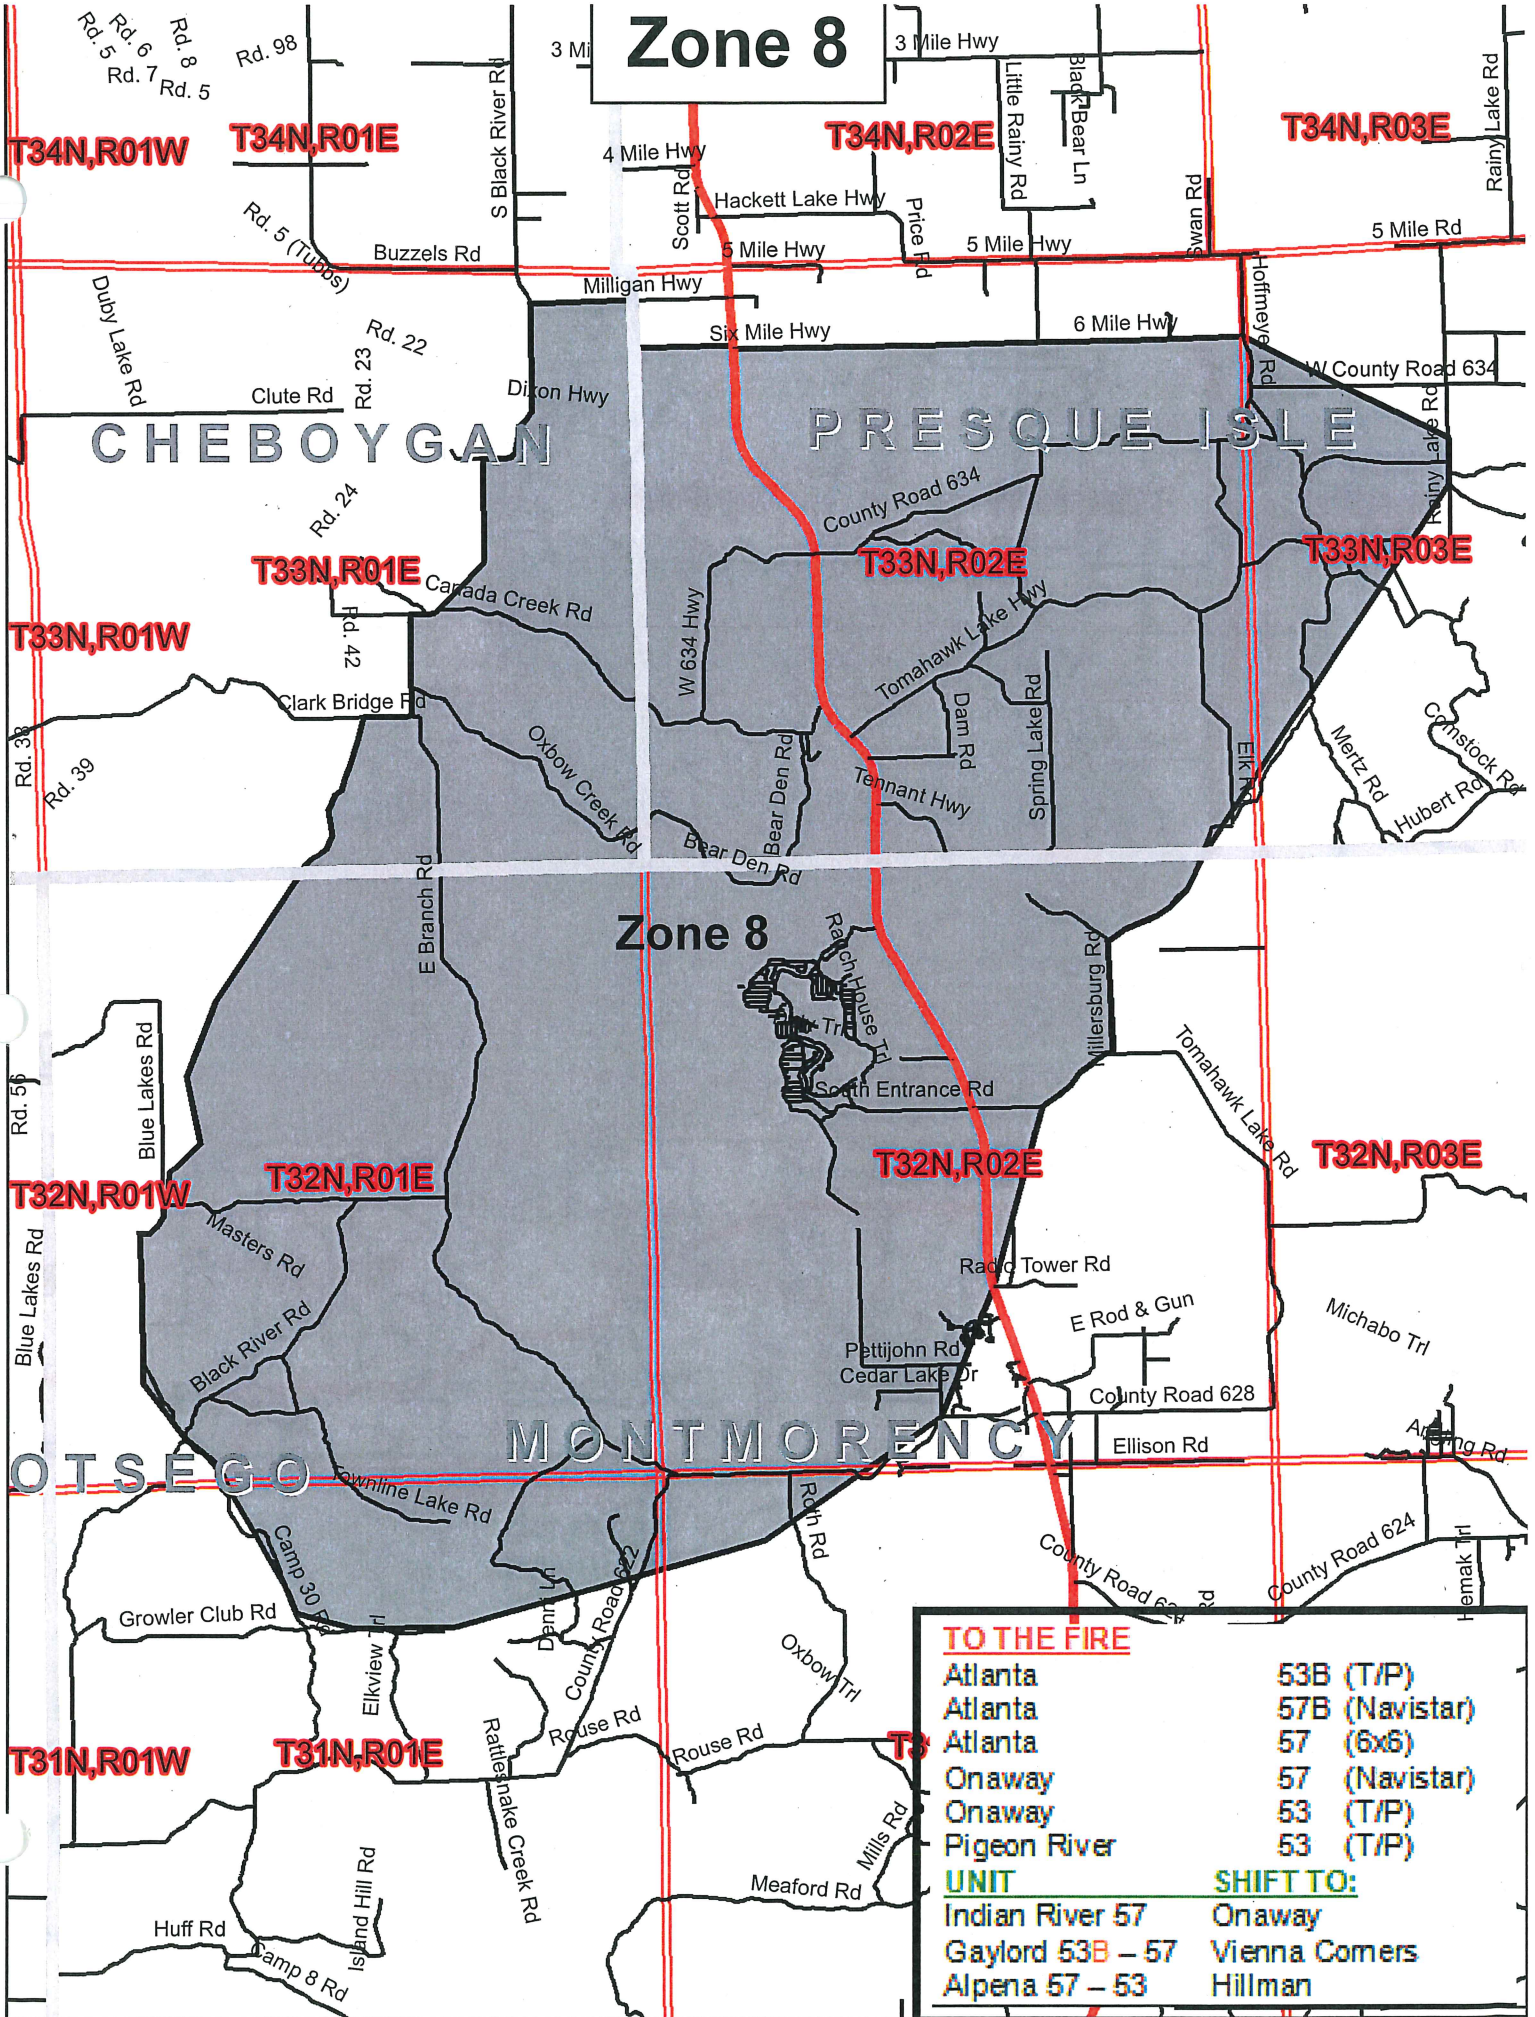

Zone 8

TO THE FIRE

| | |
|--------------|----------------|
| Atlanta | 53B (T/P) |
| Atlanta | 57B (Navistar) |
| Atlanta | 57 (6x6) |
| Onaway | 57 (Navistar) |
| Onaway | 53 (T/P) |
| Pigeon River | 53 (T/P) |

UNIT SHIFT TO:

| | |
|------------------|----------------|
| Indian River 57 | Onaway |
| Gaylord 53B - 57 | Vienna Corners |
| Alpena 57 - 53 | Hillman |