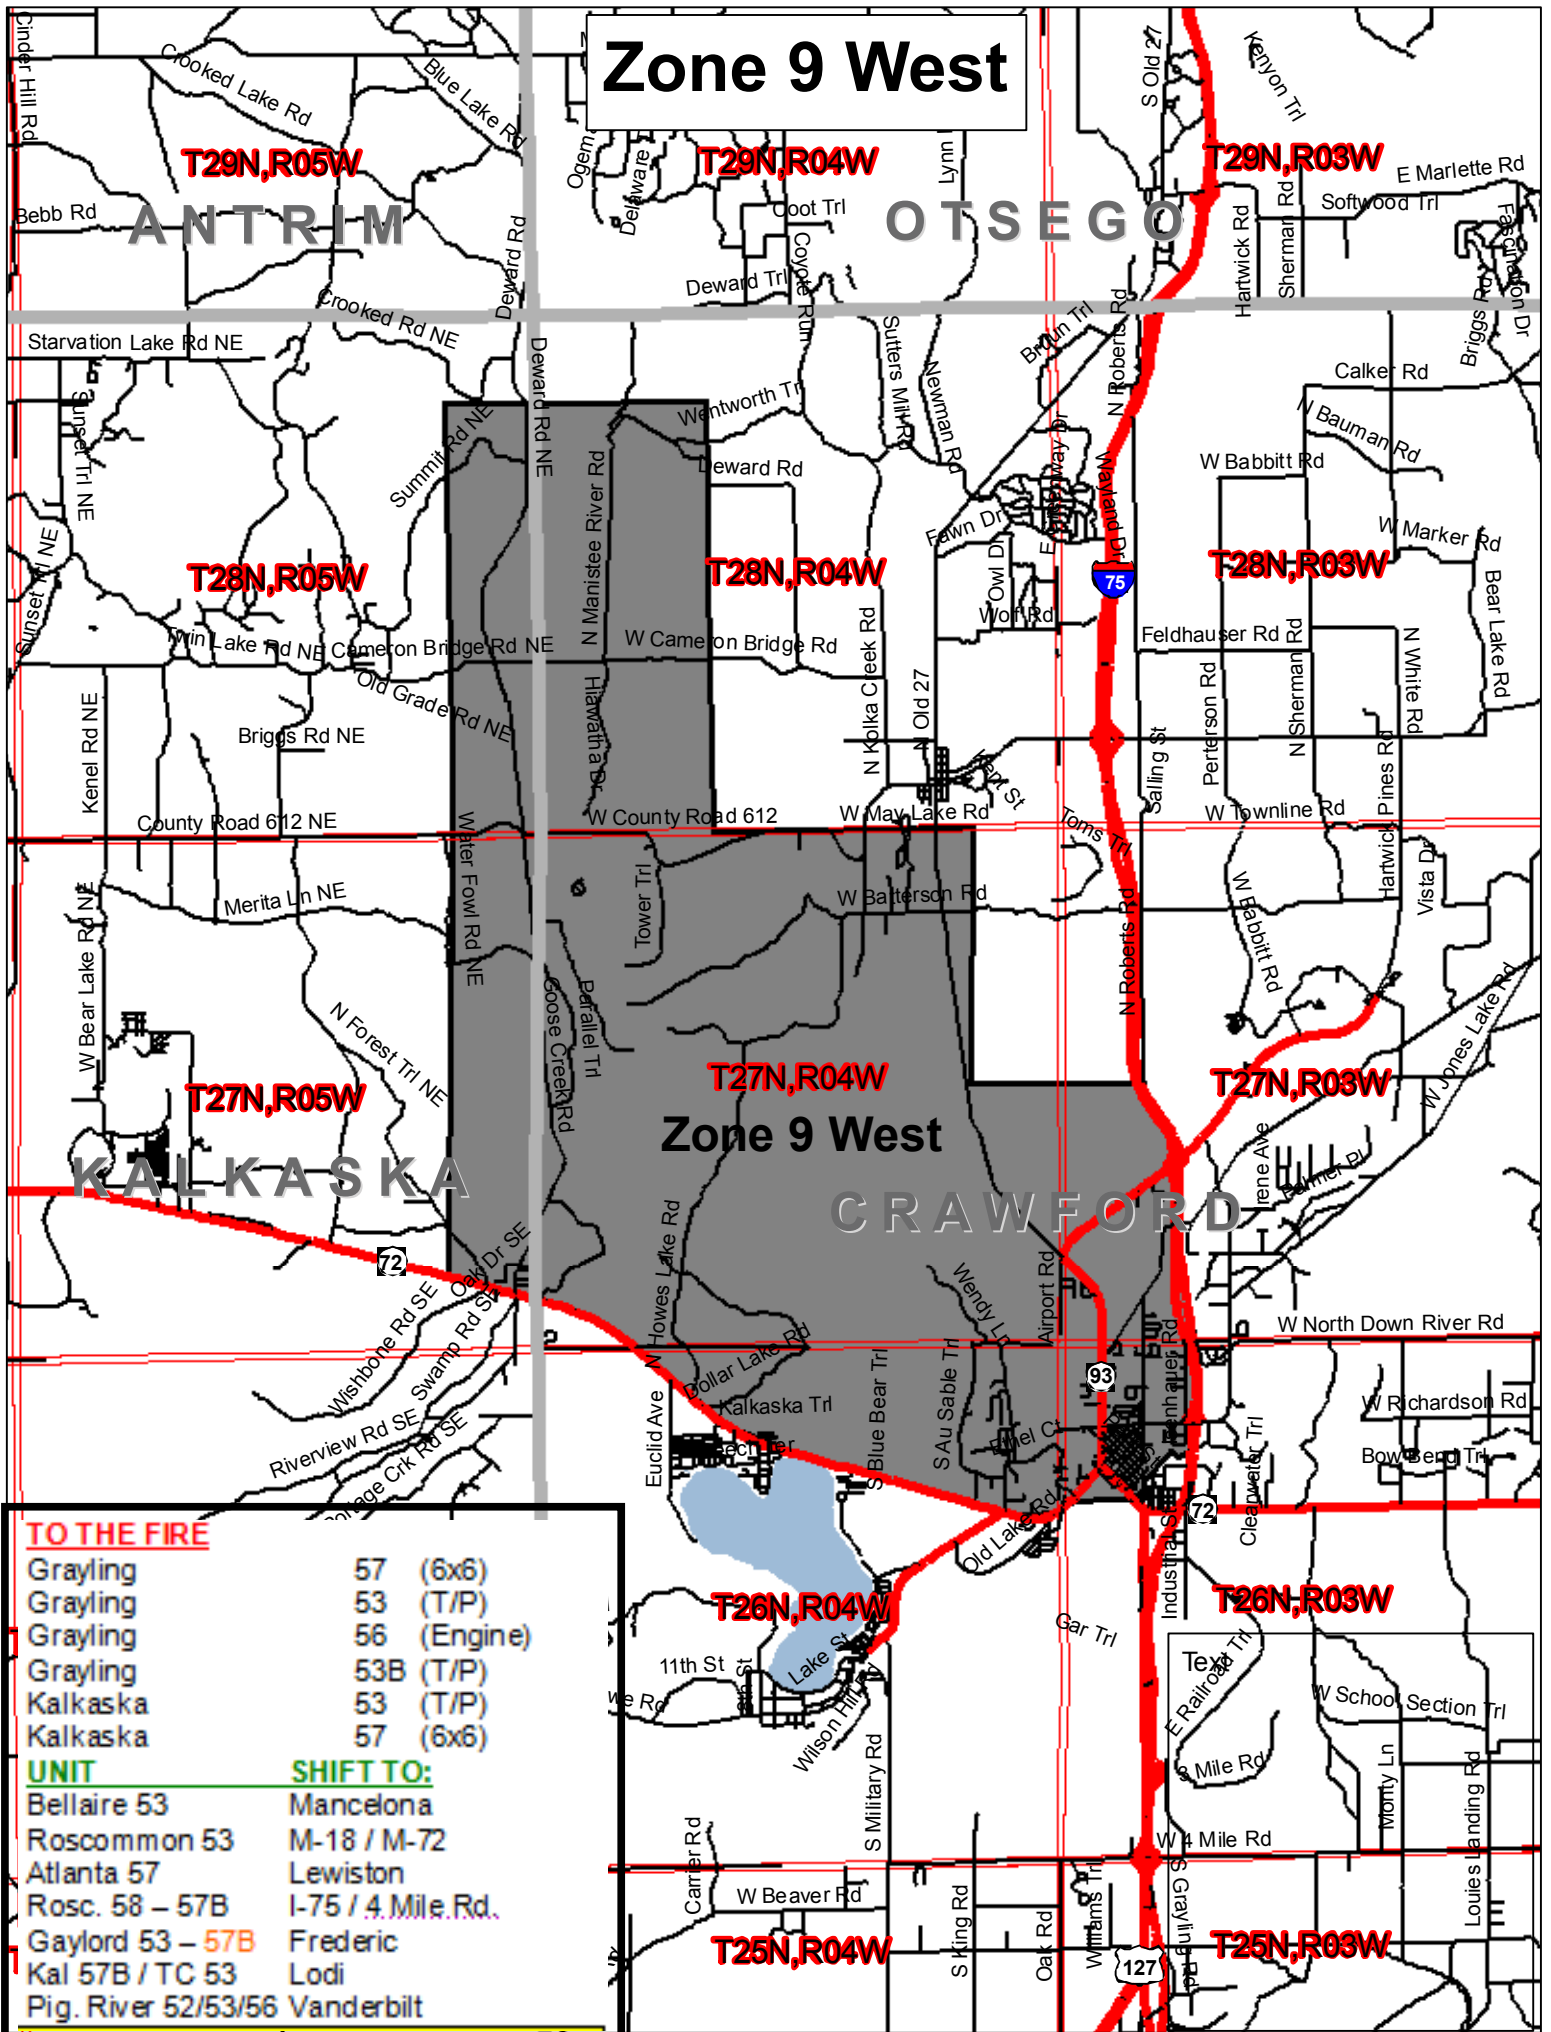

Zone 9 West

TO THE FIRE

Grayling	57	(6x6)
Grayling	53	(T/P)
Grayling	56	(Engine)
Grayling	53B	(T/P)
Kalkaska	53	(T/P)
Kalkaska	57	(6x6)

UNIT	SHIFT TO:
Bellaire 53	Mancelona
Roscommon 53	M-18 / M-72
Atlanta 57	Lewiston
Rosc. 58 – 57B	I-75 / 4 Mile Rd.
Gaylord 53 – 57B	Frederic
Kal 57B / TC 53	Lodi
Pig. River 52/53/56	Vanderbilt