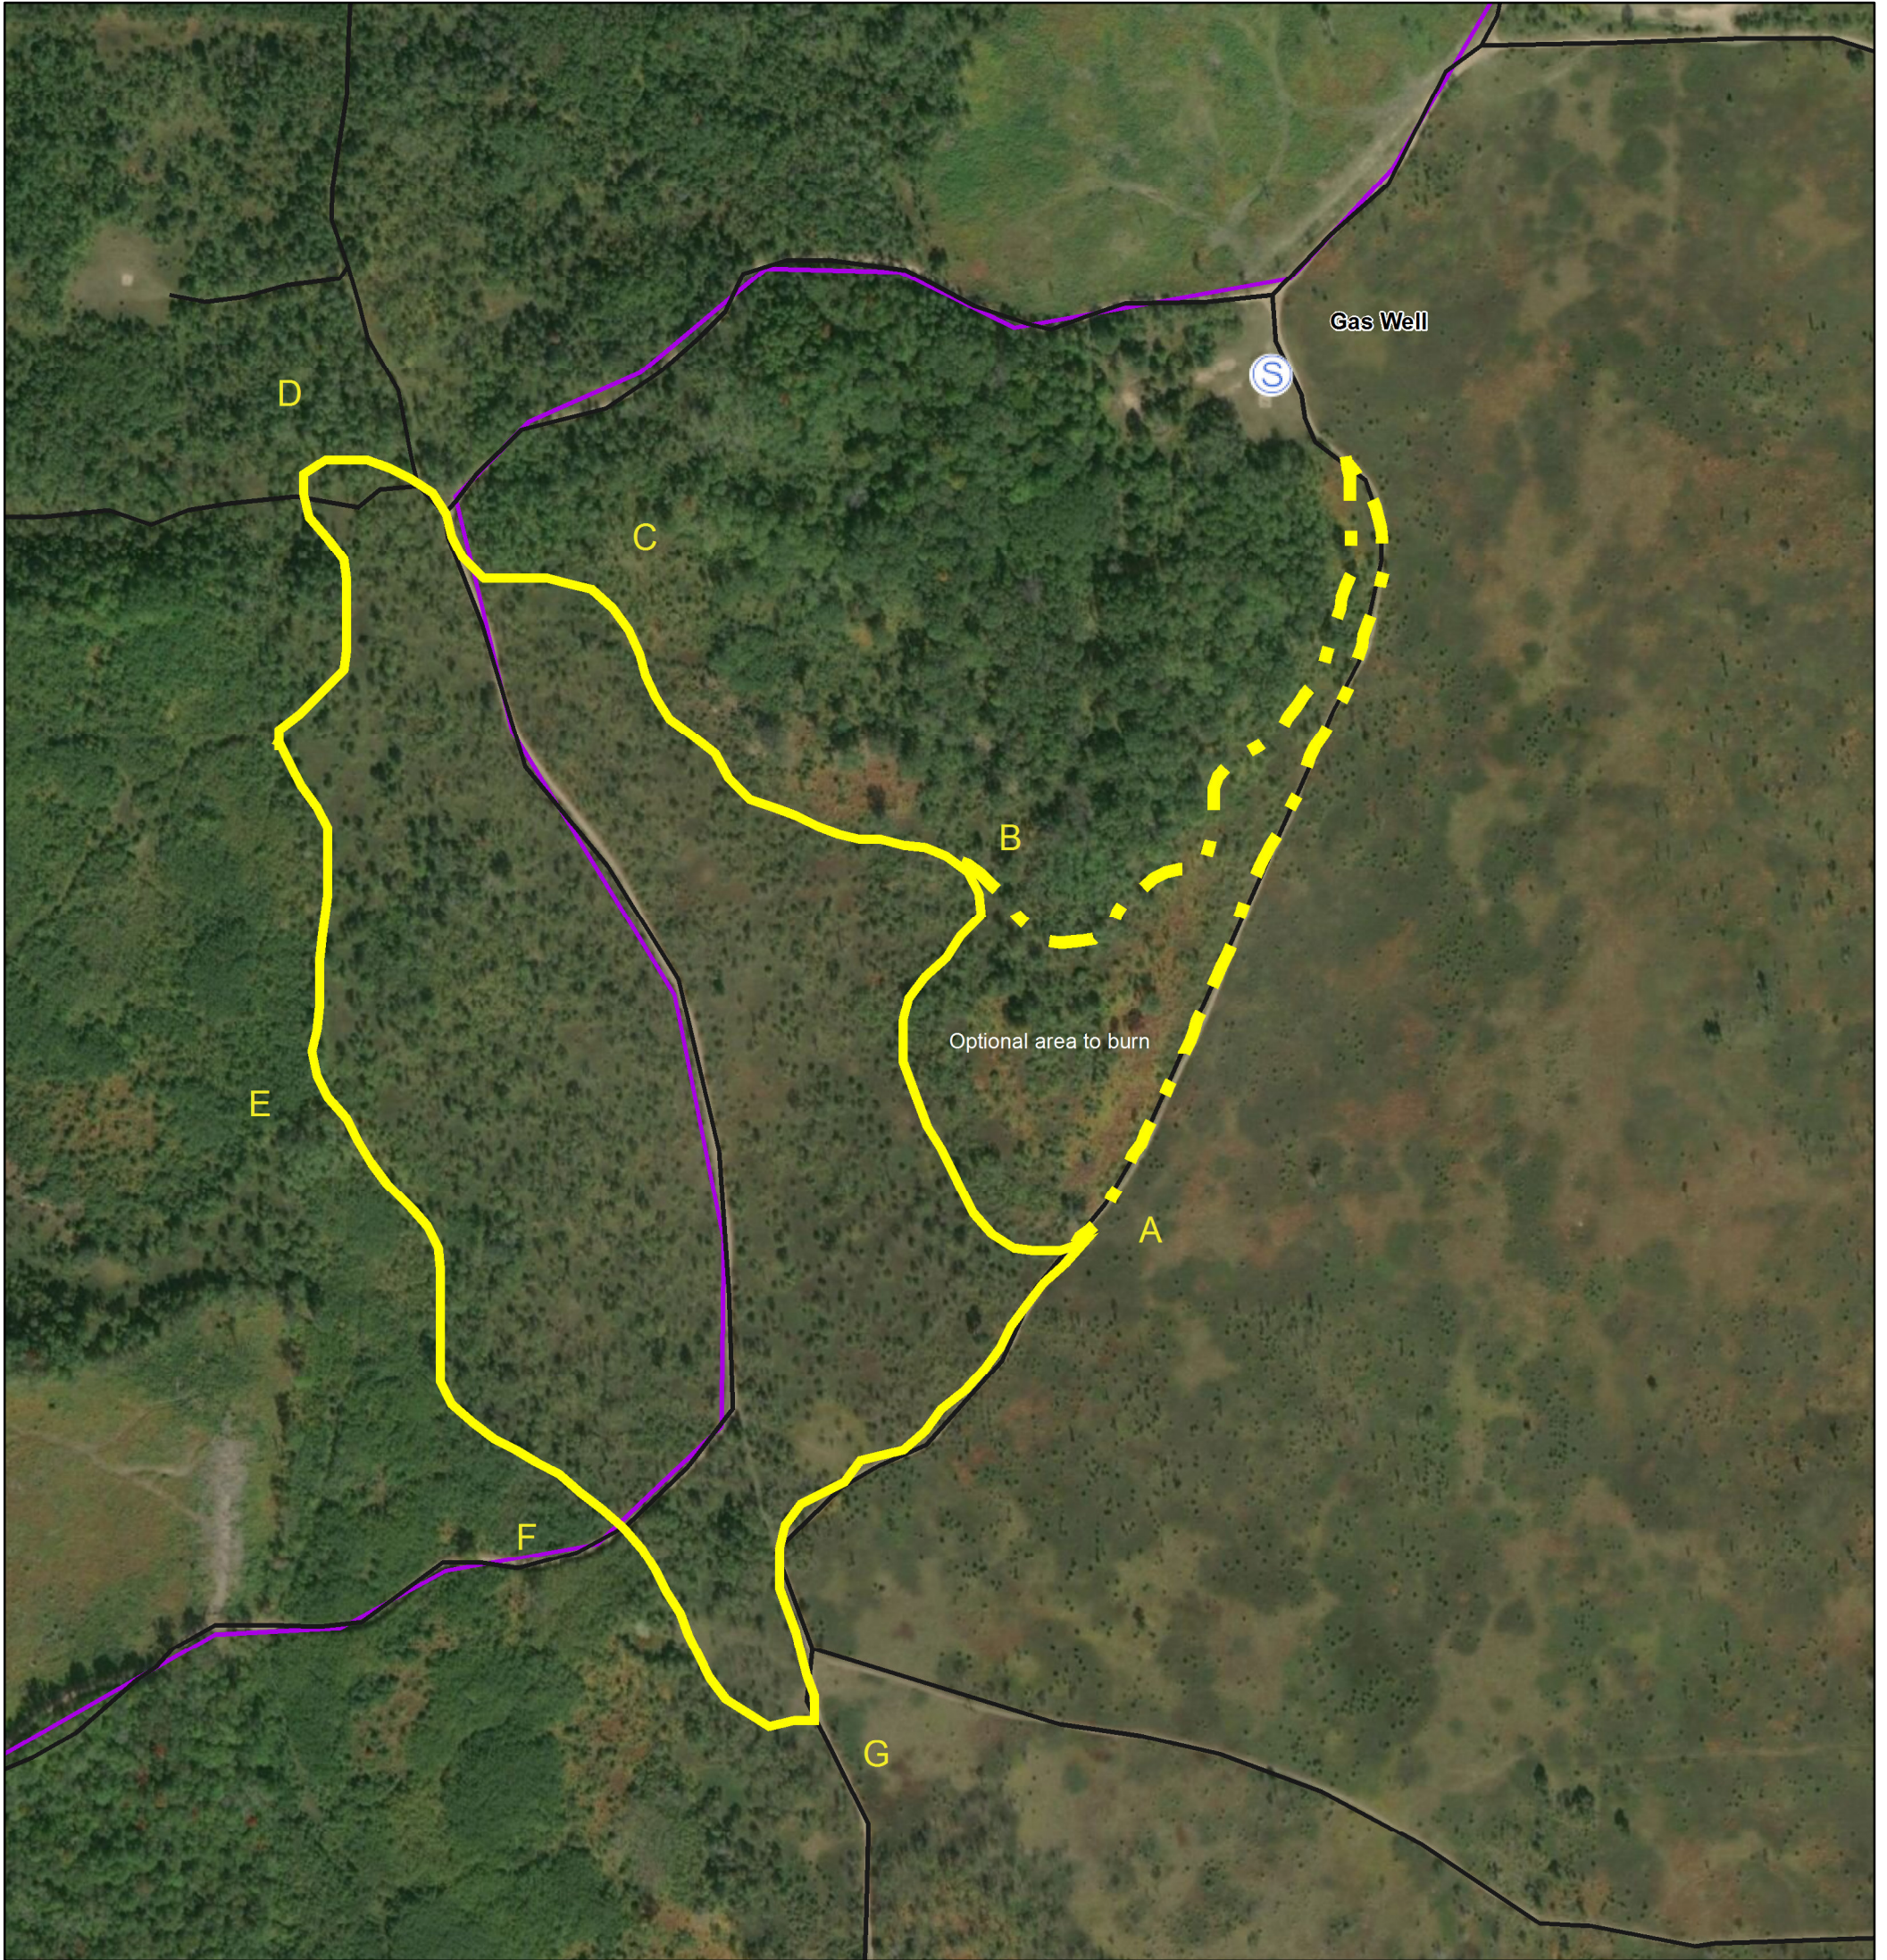

Frost Pocket Unit 2

5/9/2019, 11:29:57 AM

Lines

- Override 1
- - - Override 2

GISS_Layers_7815

-  Staging Area

DNR_Roads_Sync_Enabled_5972

- DNR Road
- DNR Road
- dnrApp_designatedTrailsAndBasefeaturesV3_7378

1:6,000

Esri, HERE, Garmin, (c) OpenStreetMap contributors, and the GIS user community
 Source: Esri, DigitalGlobe, GeoEye, Earthstar Geographics, CNES/Airbus DS, USDA, USGS, AeroGRID, IGN, and the GIS User Community