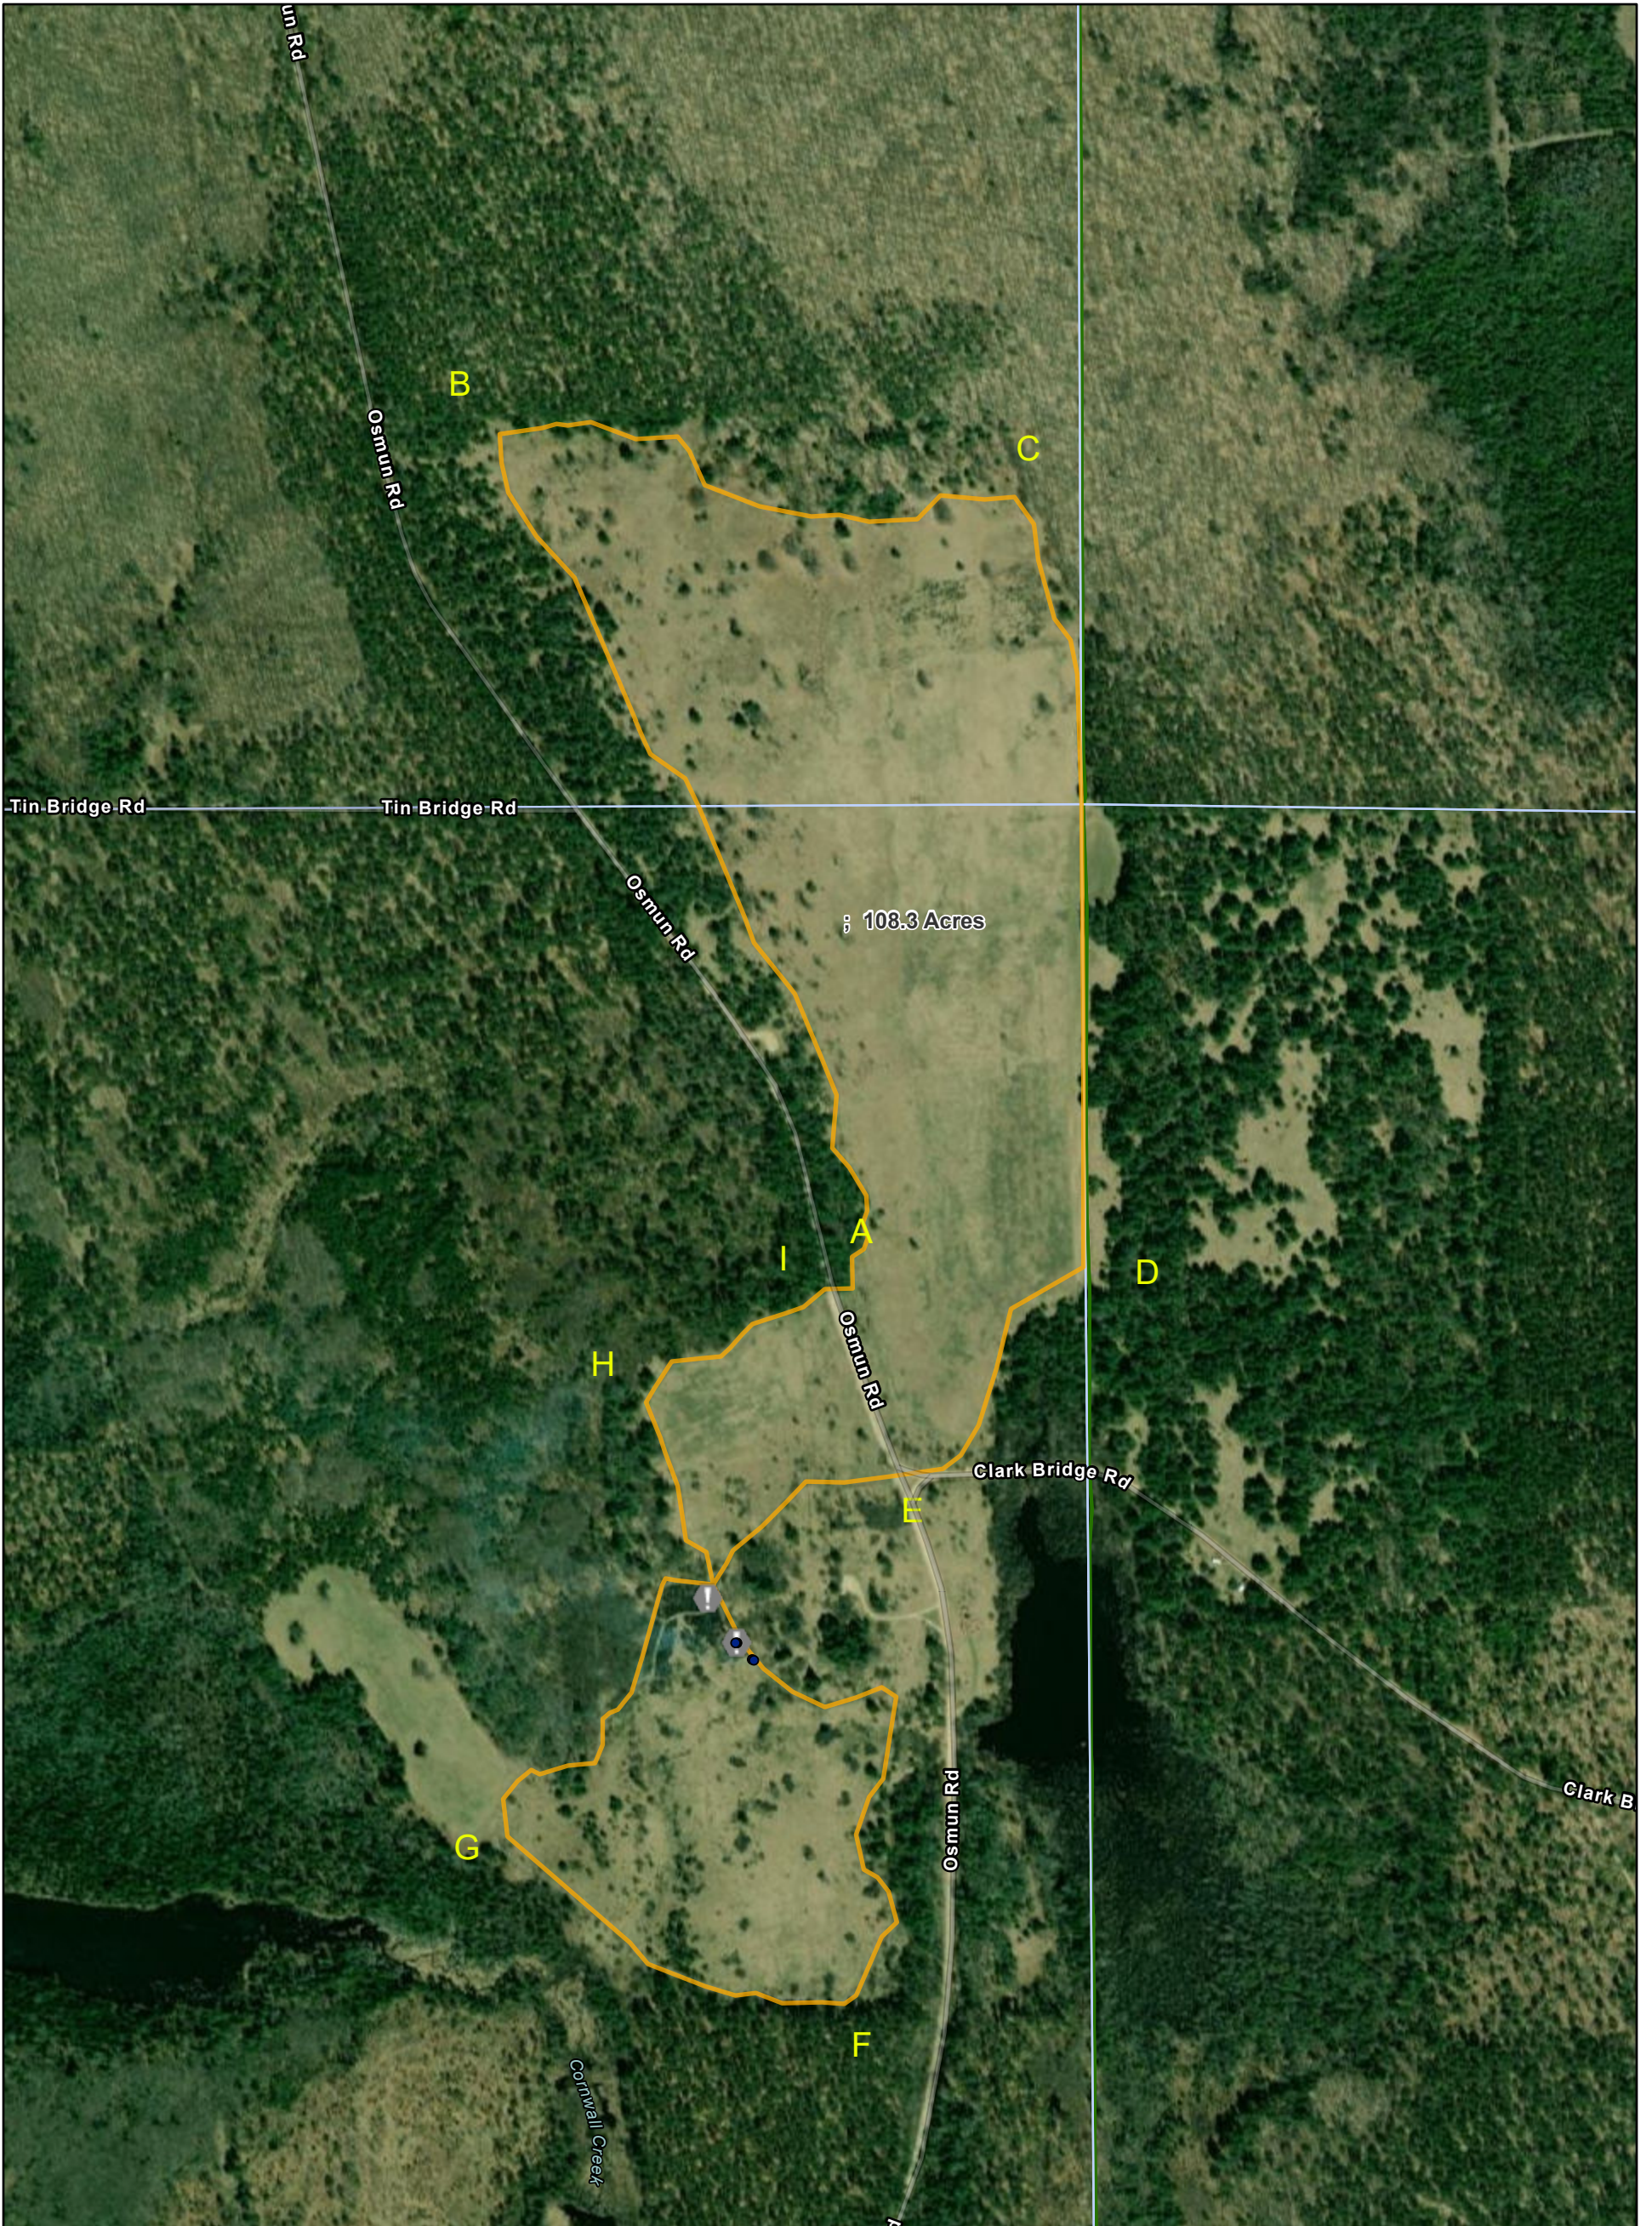

CCC Fields Briefing Map

4/27/2022, 2:39:06 PM

1801ef3942b-layer-71

Value at Risk

ccc lines - waypoints

1801ef39427-layer-67

Prescribed Burn Proposed

1795cb084b7-layer-24

dnrPLSS_8704

MIFI_Reference_Data_Layers_2451

State Forests

1:9,028

Source: Esri, Maxar, Earthstar Geographics, and the GIS User Community
Sources: Esri, HERE, Garmin, FAO, NOAA, USGS, © OpenStreetMap contributors, and the GIS User Community