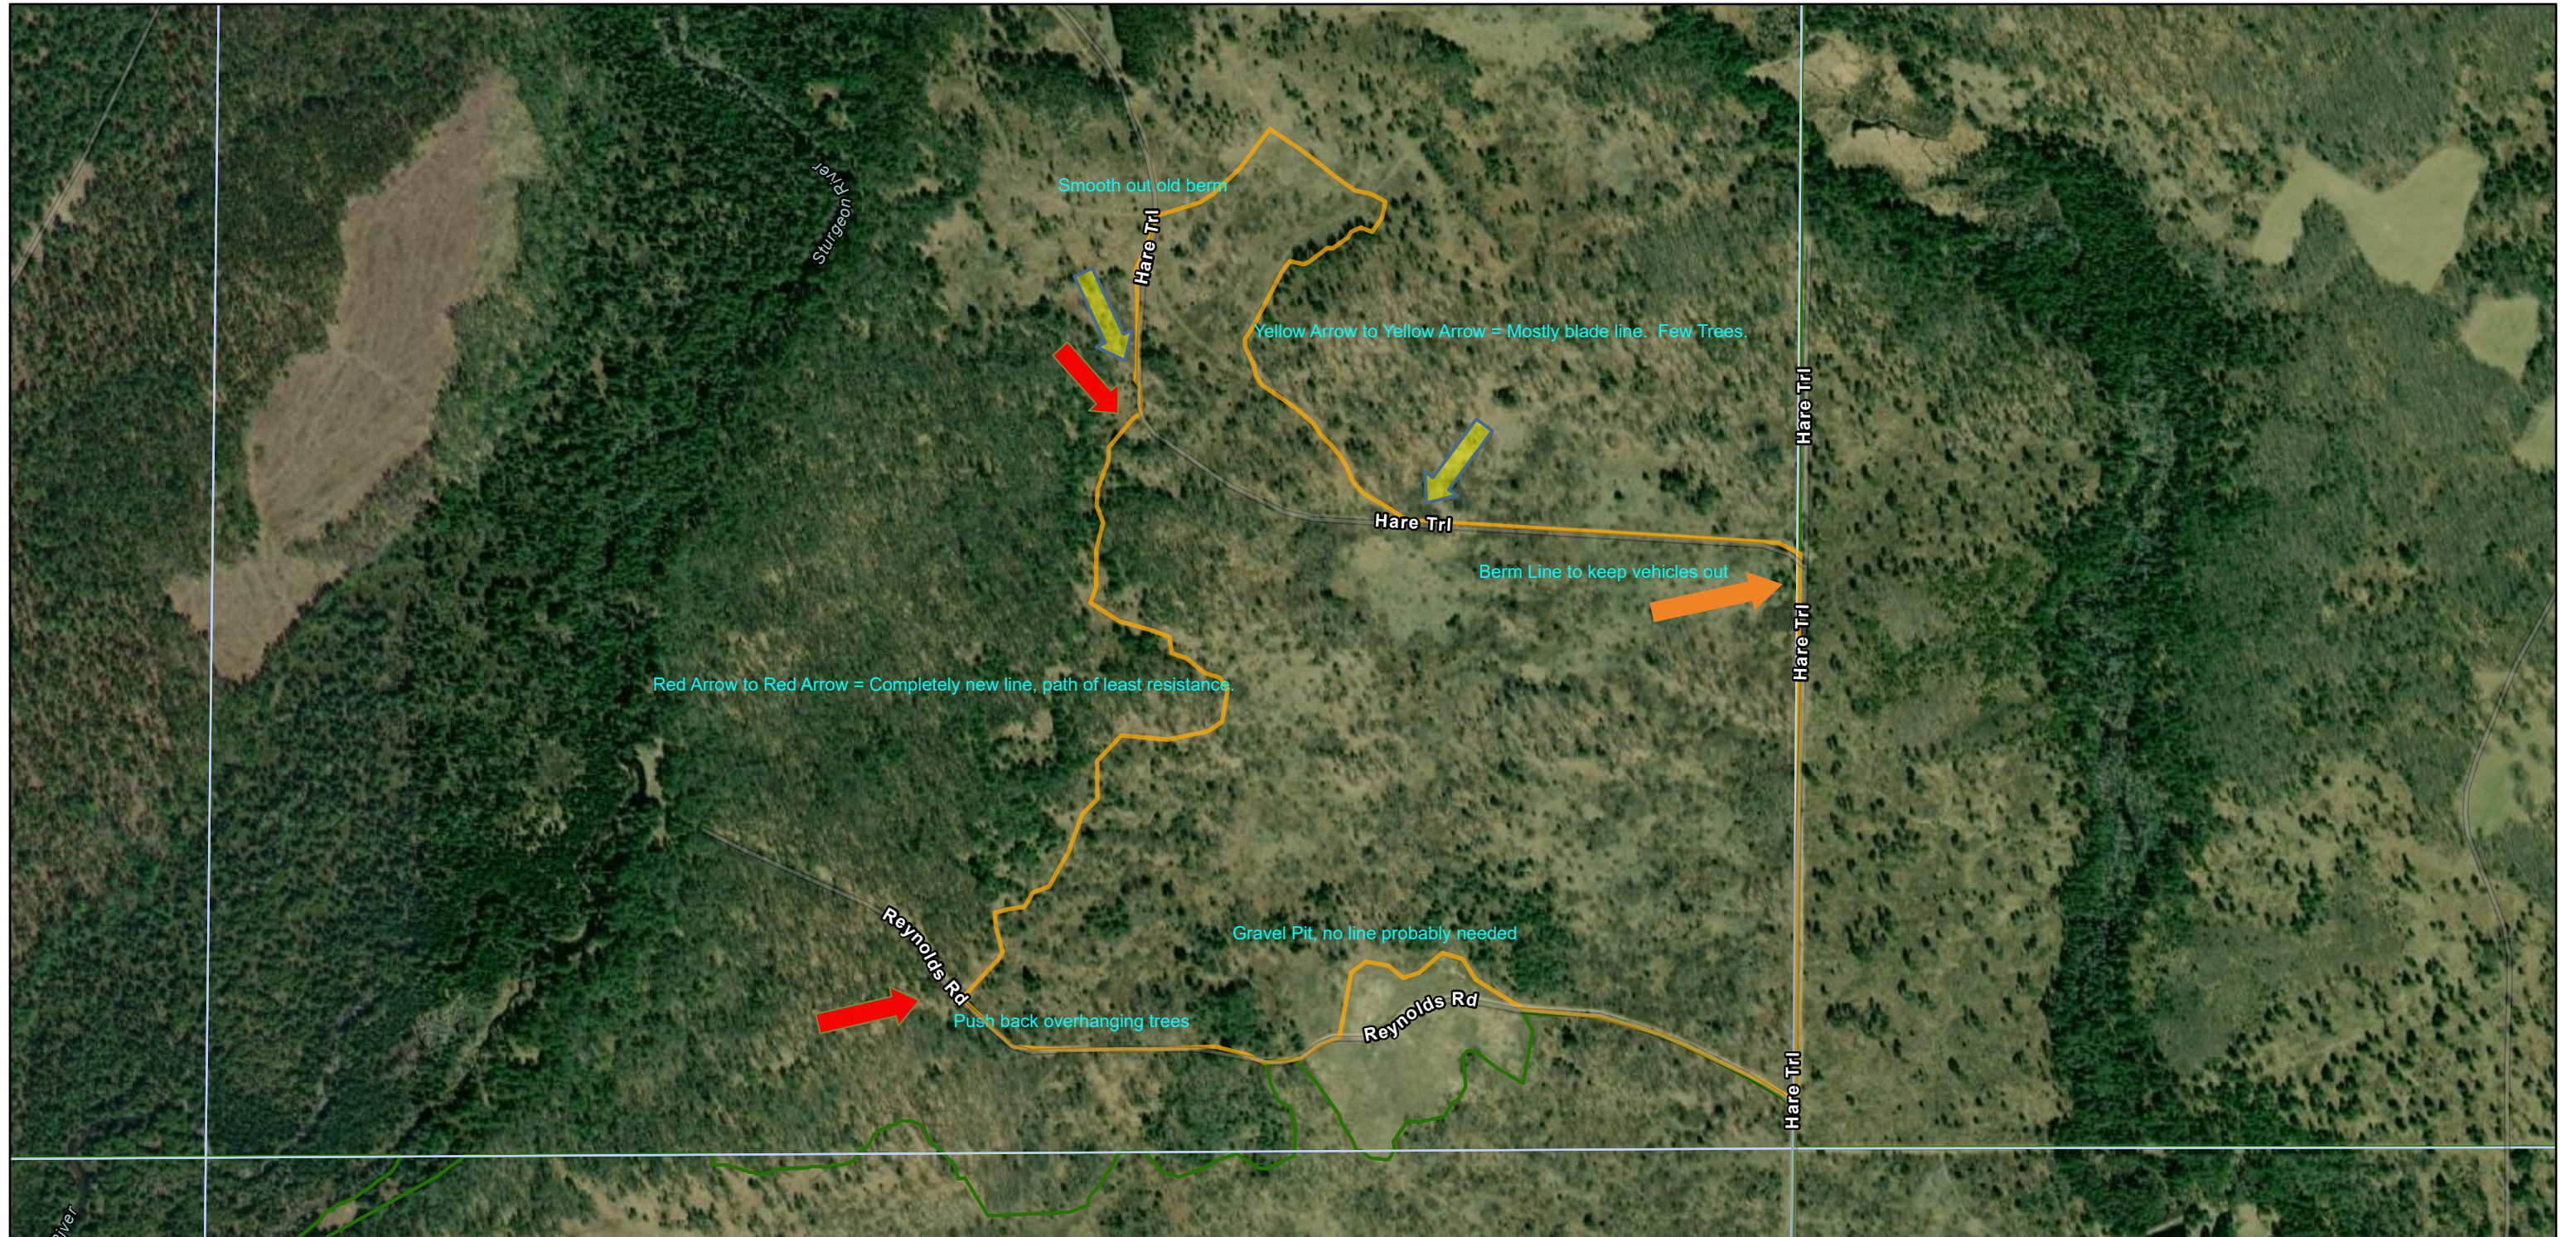

Hare Trail Rx Line Project

4/24/2022, 4:24:24 PM

Areas	Event Polygon	Compartments
█ Override 1	 Prescribed Burn Proposed	 State Forests
█ Override 2	 MDNR Protection Boundaries	
█ Override 3	 Sections	

Source: Esri, Maxar, Earthstar Geographics, and the GIS User Community, Sources: Esri, HERE, Garmin, FAO, NOAA, USGS, © OpenStreetMap contributors, and the GIS User Community