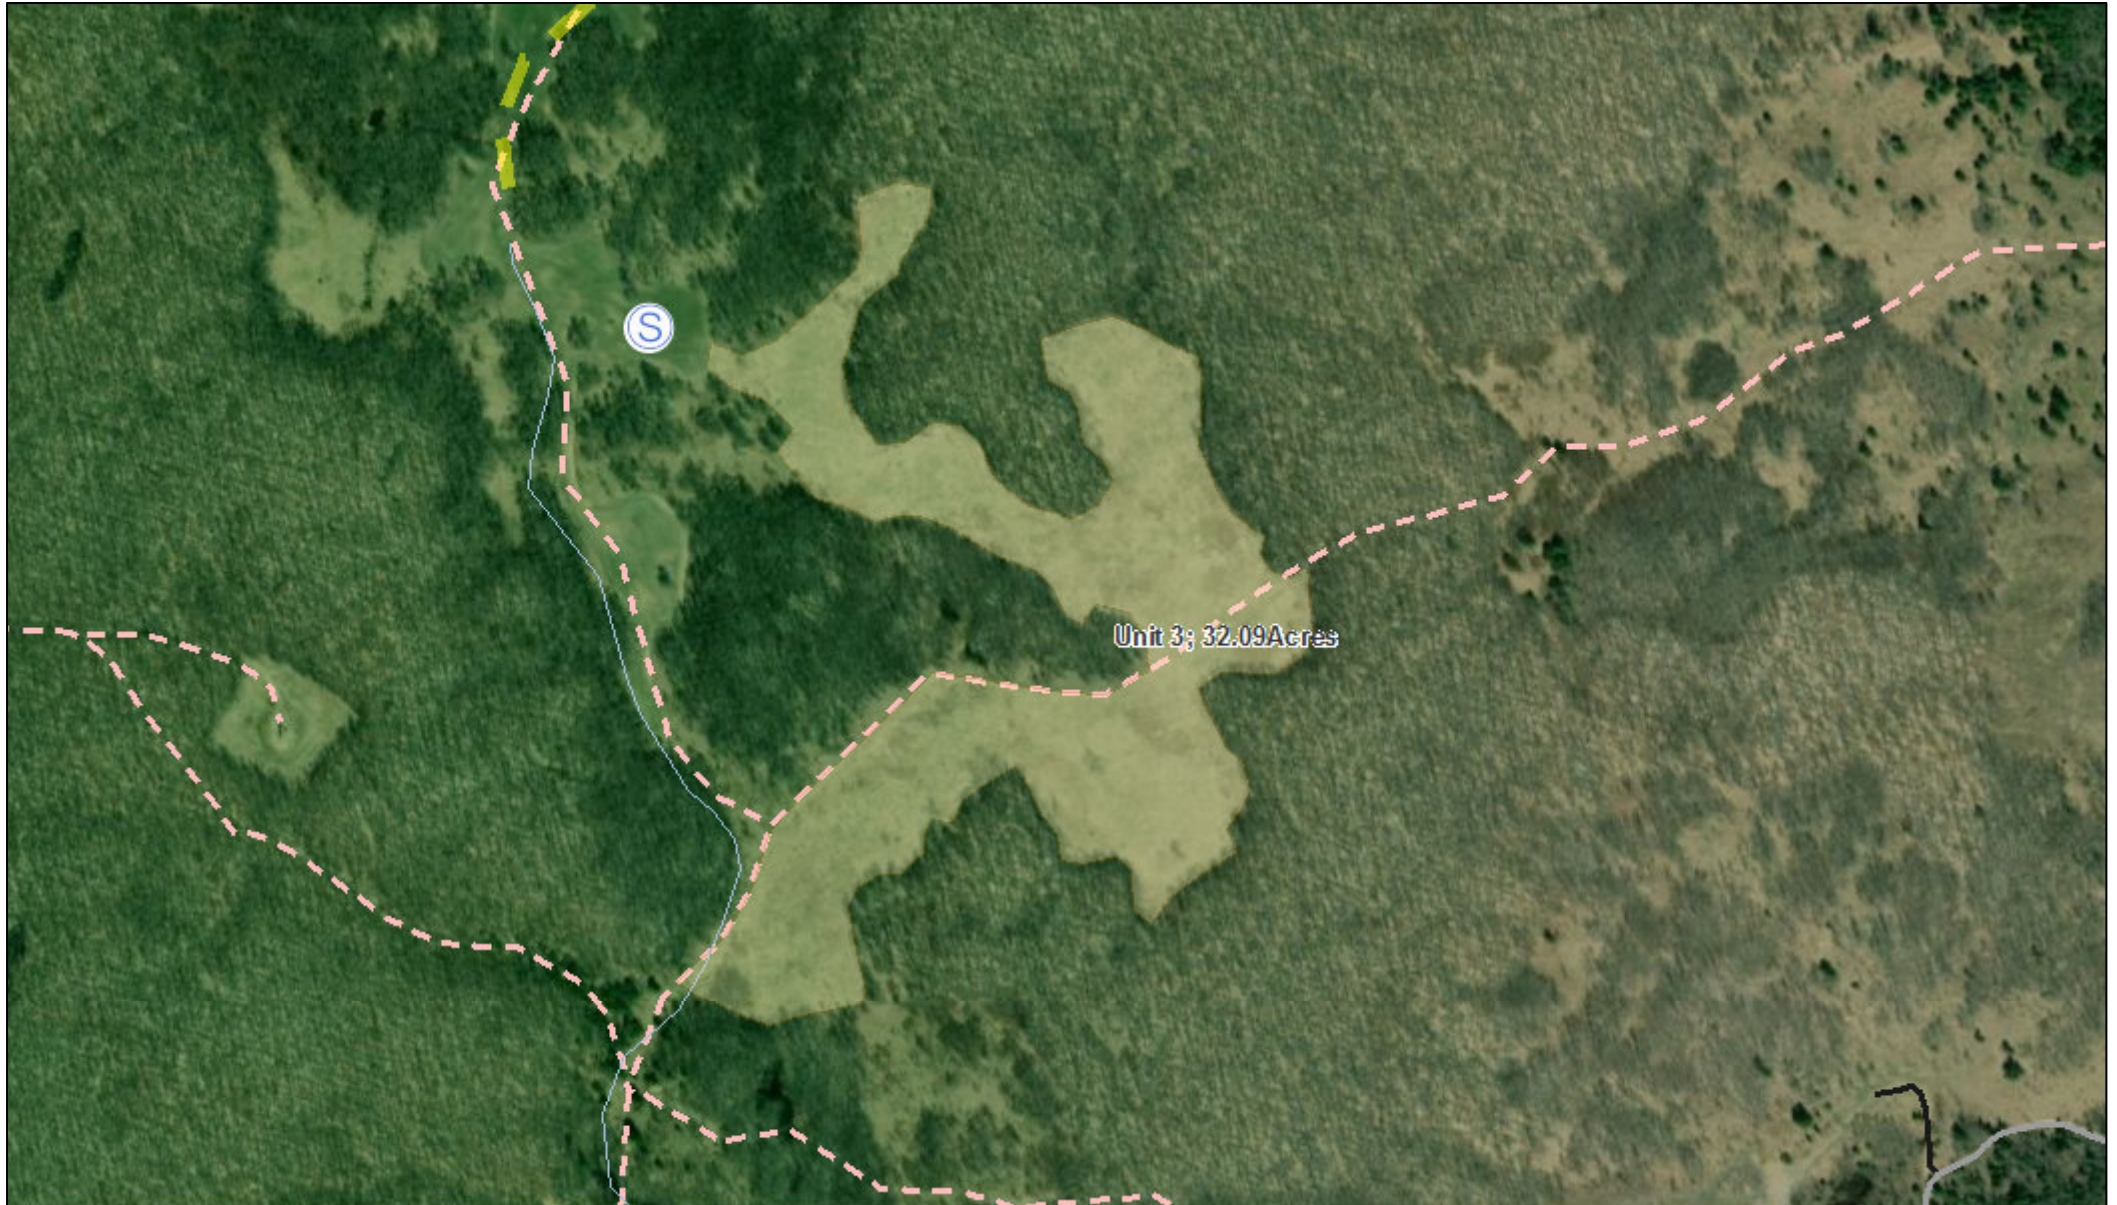

Joe's Openings Unit 3

2/25/2019, 2:31:43 PM

- | | | | |
|--------------|--|-------------------------|------------------------------------|
| Lines | GISS_Layers_7815 | GISS_Layers_7737 | DNR_Roads_Sync_Enabled_5972 |
| Override 1 | Staging Area | Prescribed Fire | DNR Road |
| | dnrApp_BaseFeatureCollector_386 | | Closed Forest Road/Access Route |
| | Intermittent Stream | | County, Federal, Private Roads |