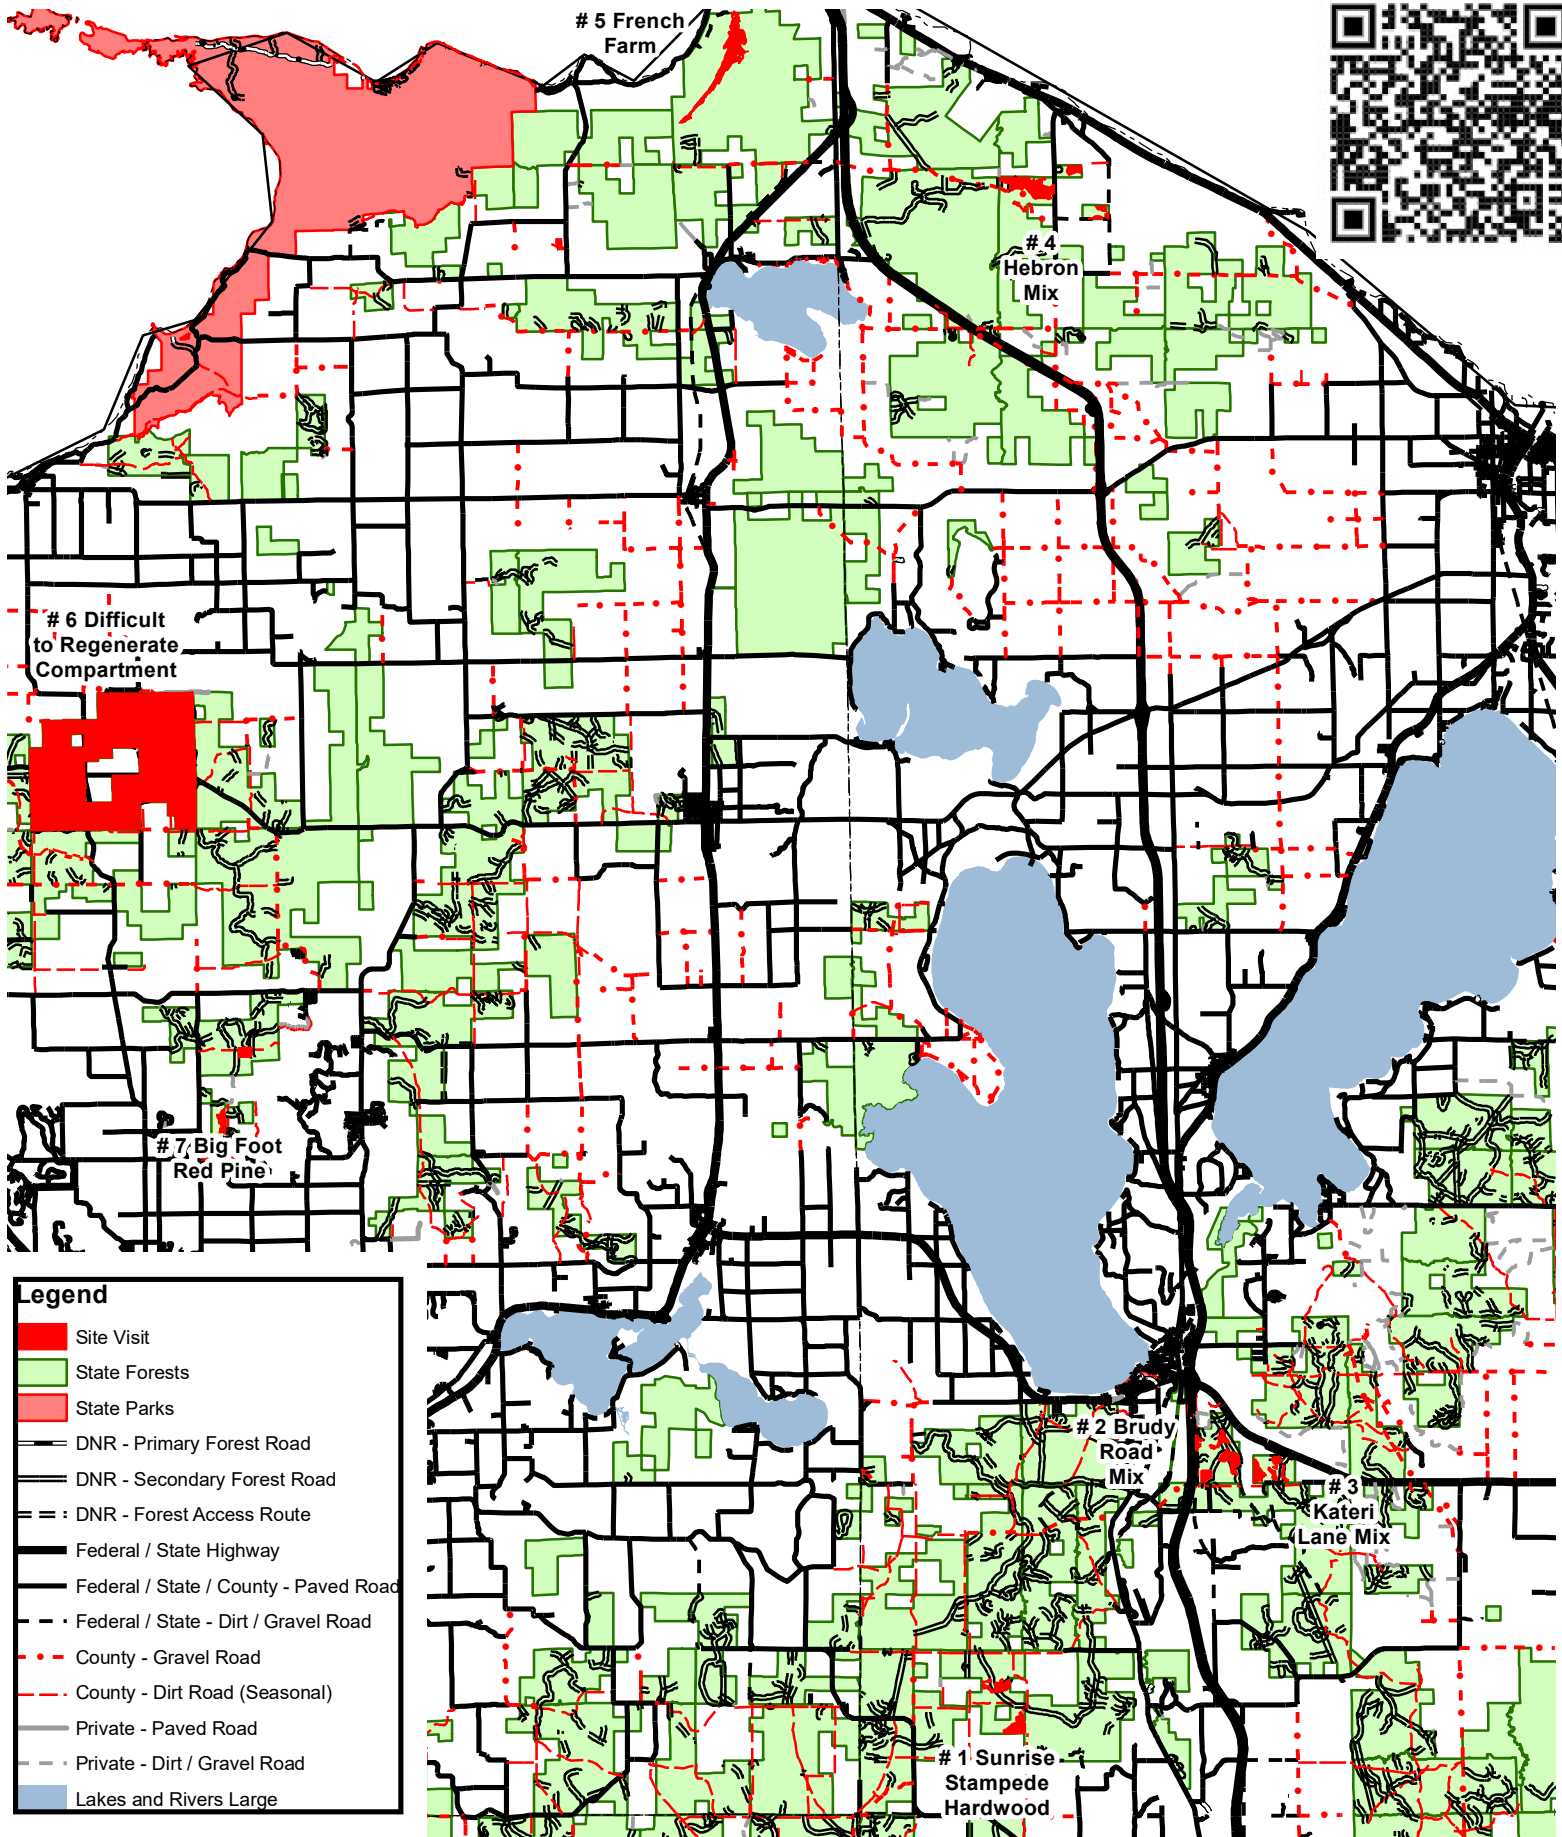

# North Tour - Gaylord FMU Internal Audit

**Legend**

- Site Visit
- State Forests
- State Parks
- DNR - Primary Forest Road
- DNR - Secondary Forest Road
- DNR - Forest Access Route
- Federal / State Highway
- Federal / State / County - Paved Road
- Federal / State - Dirt / Gravel Road
- County - Gravel Road
- County - Dirt Road (Seasonal)
- Private - Paved Road
- Private - Dirt / Gravel Road
- Lakes and Rivers Large