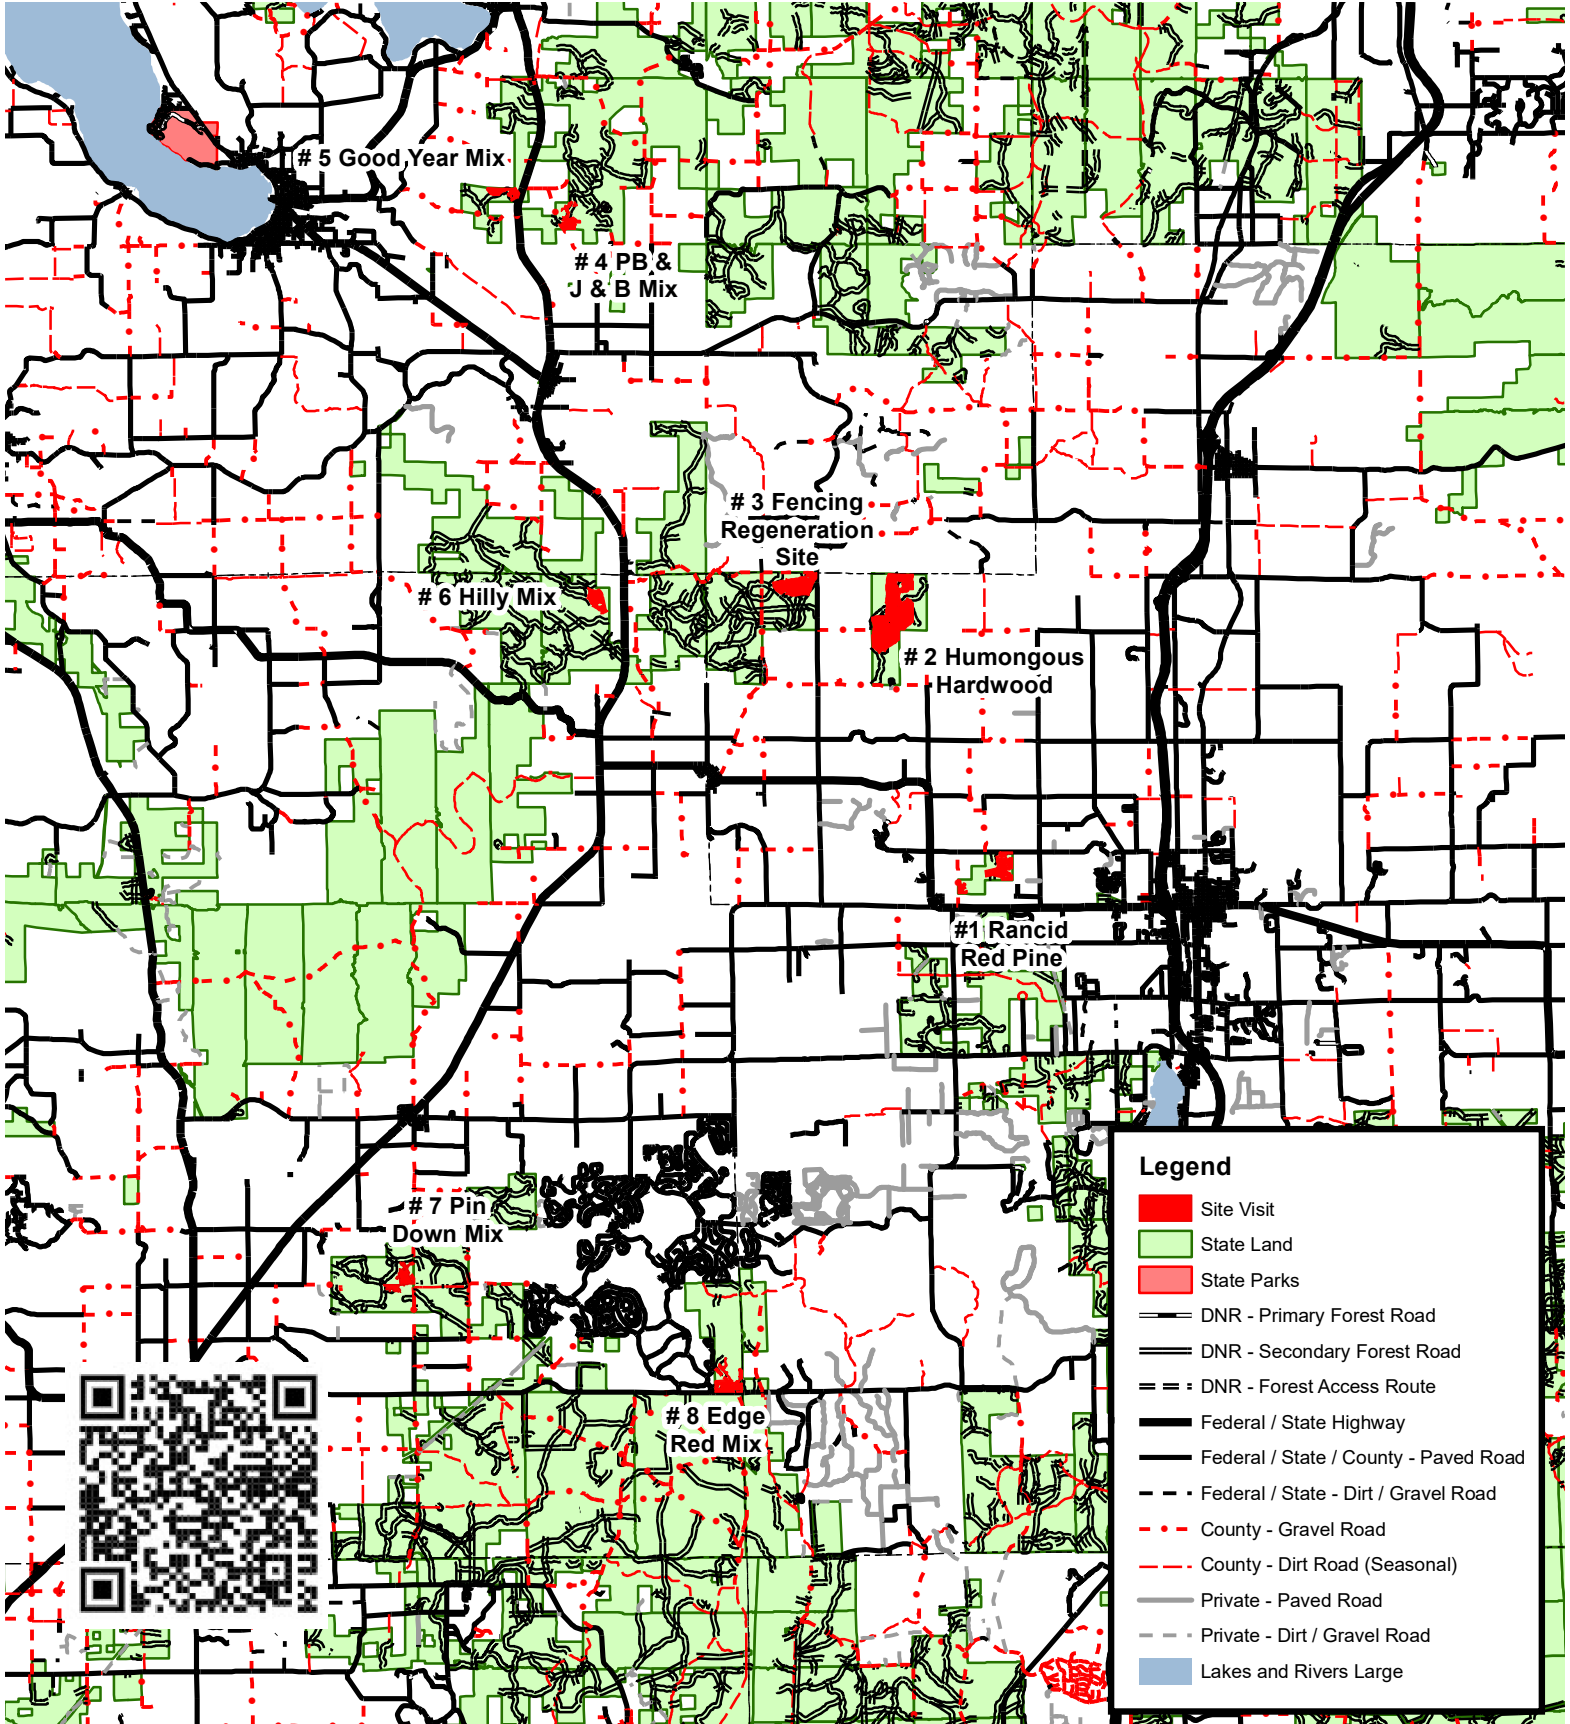

South Tour - Gaylord FMU Internal Audit

0 1 2 4 6 8 Miles