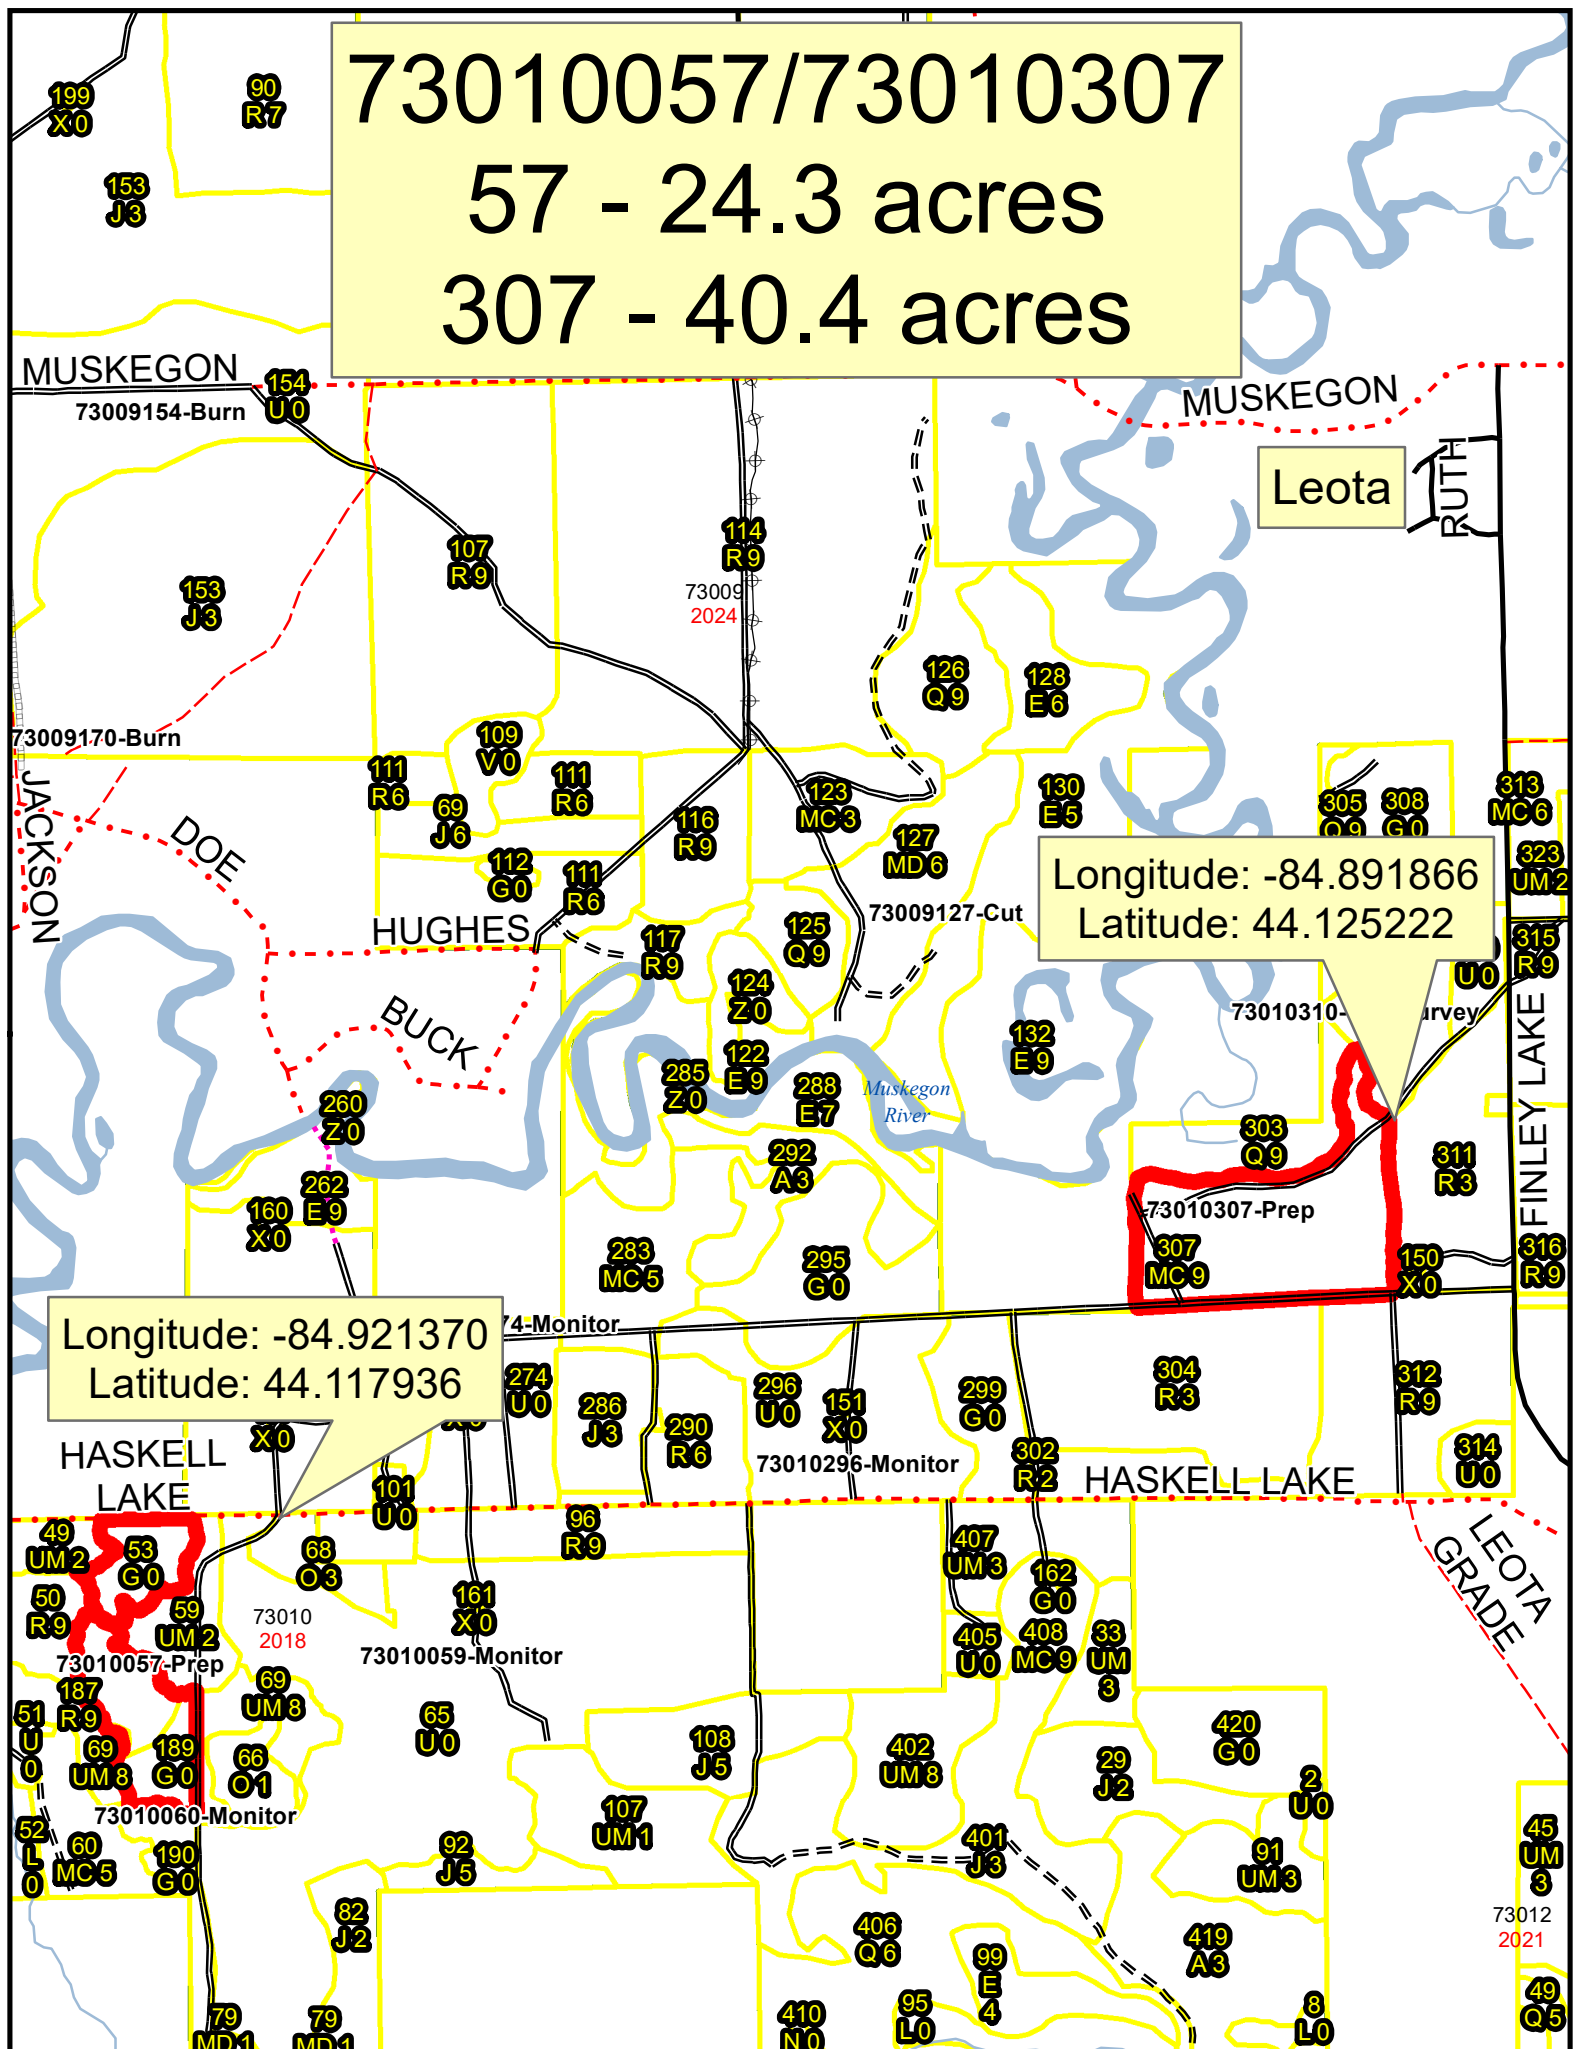

73010057/73010307  
57 - 24.3 acres  
307 - 40.4 acres

Longitude: -84.891866  
Latitude: 44.125222

Longitude: -84.921370  
Latitude: 44.117936

Leota

RUTH  
RUTH

FINLEY LAKE

LEOTA  
GRADE

73012  
2021