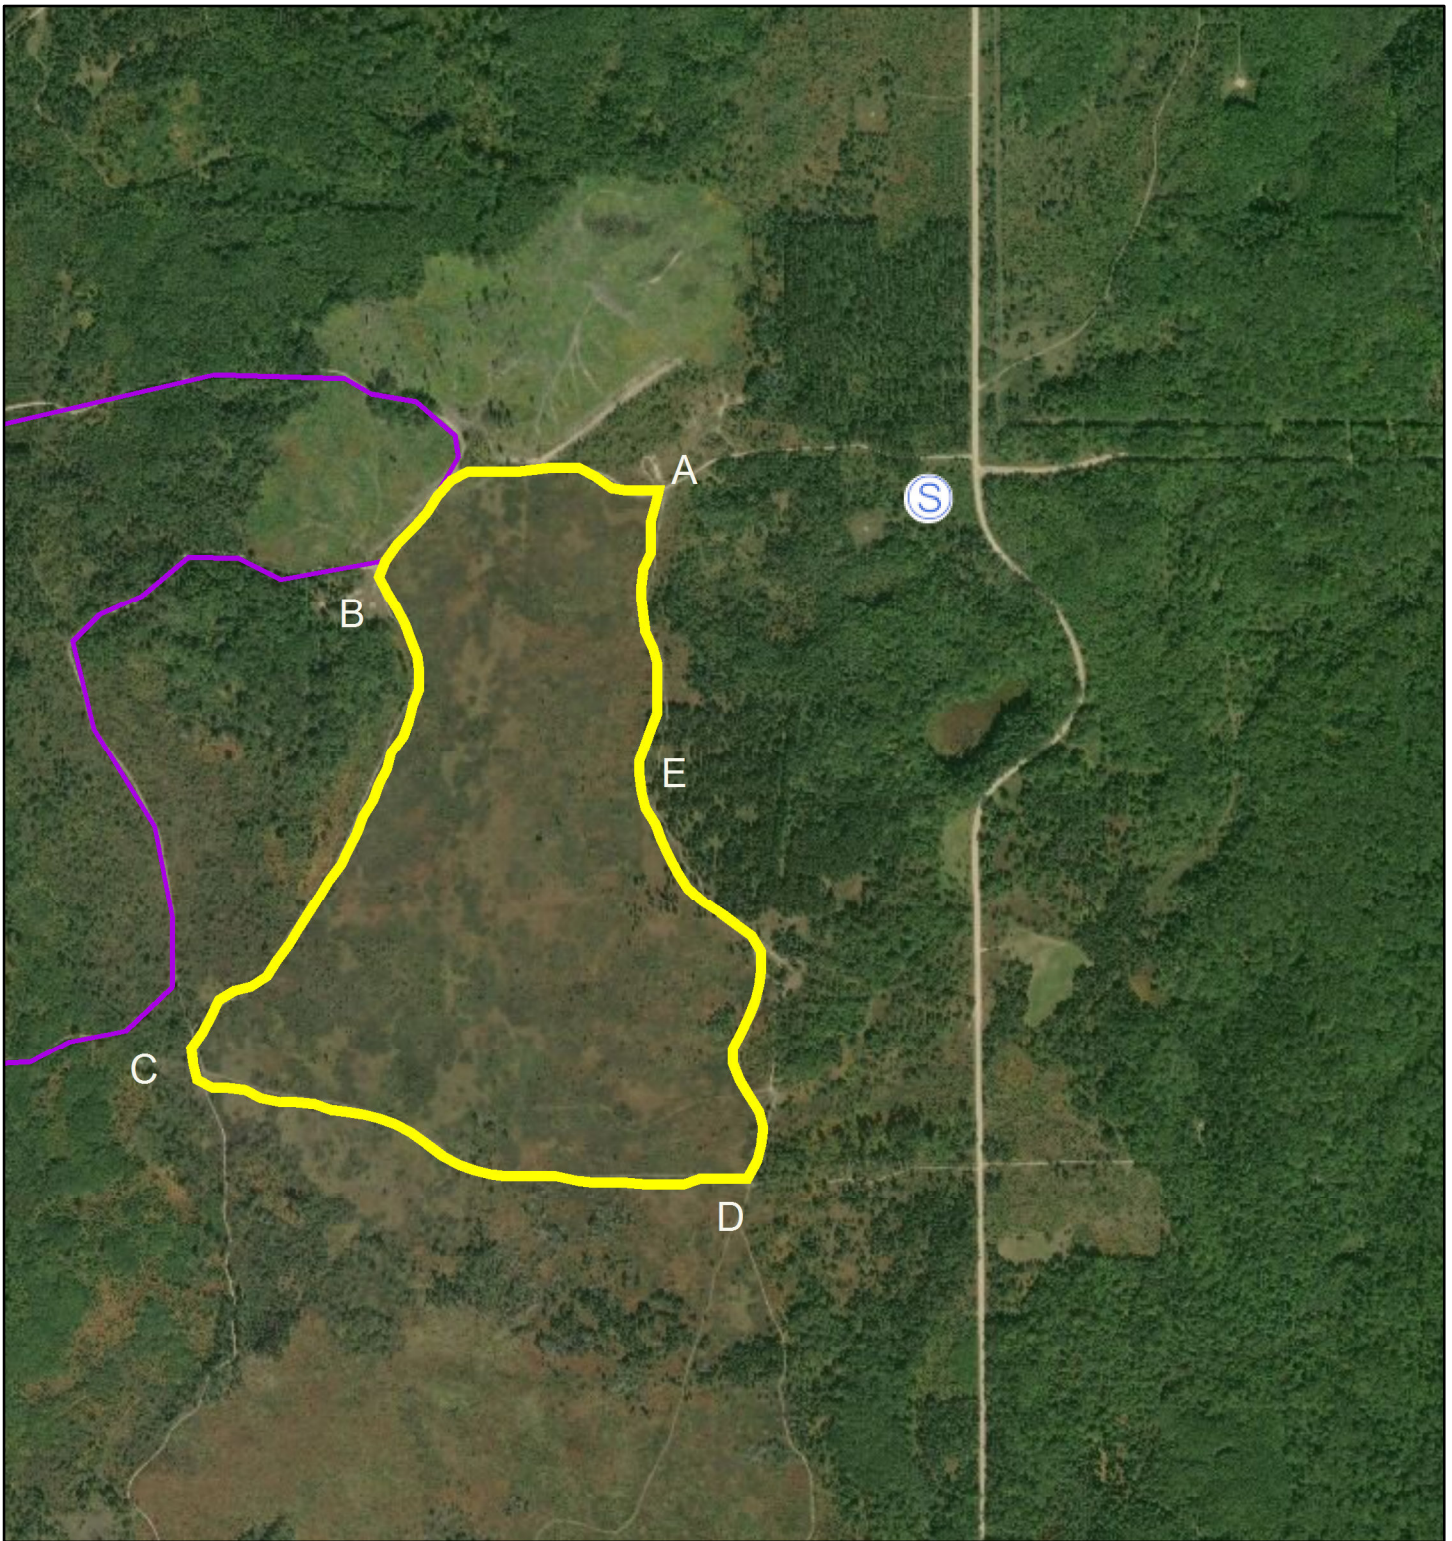

Frost Pocket Unit 1

1/21/2020, 1:58:57 PM

Lines

 Override 1

GISS_Layers_7815

 Staging Area

 dnrApp_designatedTrailsAndBasefeaturesV3_7378

Esri, HERE, Garmin, (c) OpenStreetMap contributors, and the GIS user community
Source: Esri, DigitalGlobe, GeoEye, Earthstar Geographics, CNES/Airbus DS, USDA, USGS, AeroGRID, IGN, and the GIS User Community