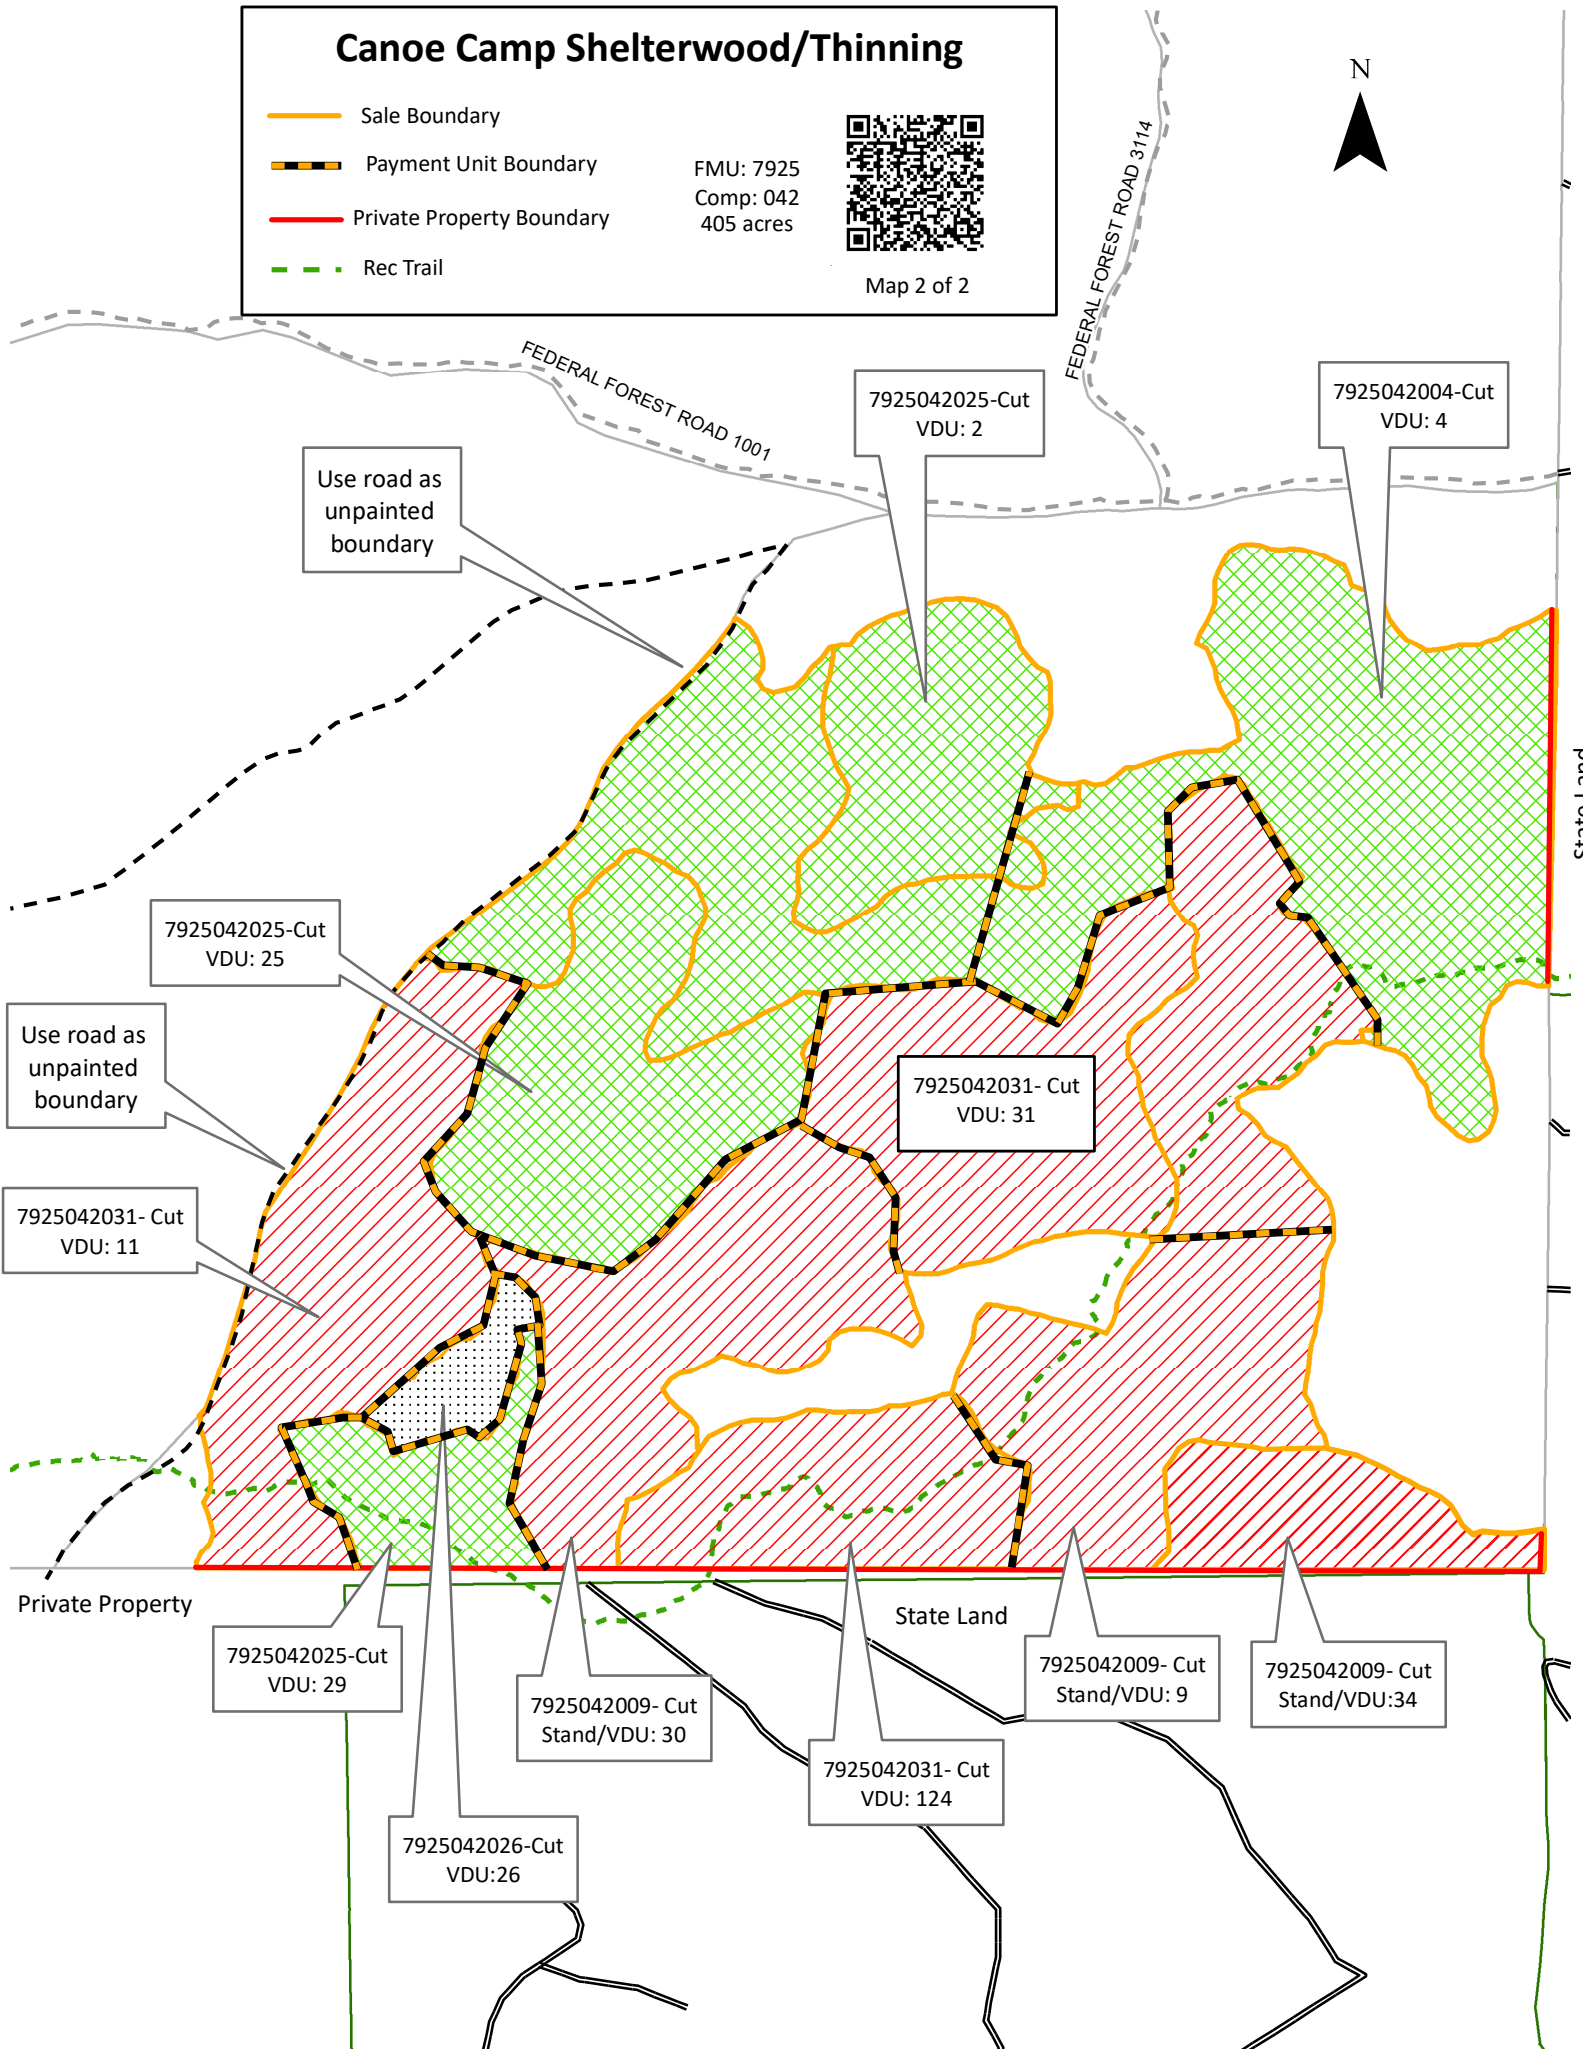

Canoe Camp Shelterwood/Thinning

- Sale Boundary
- - - Payment Unit Boundary
- Private Property Boundary
- - - Rec Trail

FMU: 7925
Comp: 042
405 acres

Map 2 of 2

FEDERAL FOREST ROAD 1001

FEDERAL FOREST ROAD 3114

7925042025-Cut
VDU: 2

7925042004-Cut
VDU: 4

Use road as unpainted boundary

7925042025-Cut
VDU: 25

Use road as unpainted boundary

7925042031- Cut
VDU: 31

7925042031- Cut
VDU: 11

Private Property

7925042025-Cut
VDU: 29

7925042009- Cut
Stand/VDU: 30

7925042026-Cut
VDU:26

State Land

7925042031- Cut
VDU: 124

7925042009- Cut
Stand/VDU: 9

7925042009- Cut
Stand/VDU:34

State Land