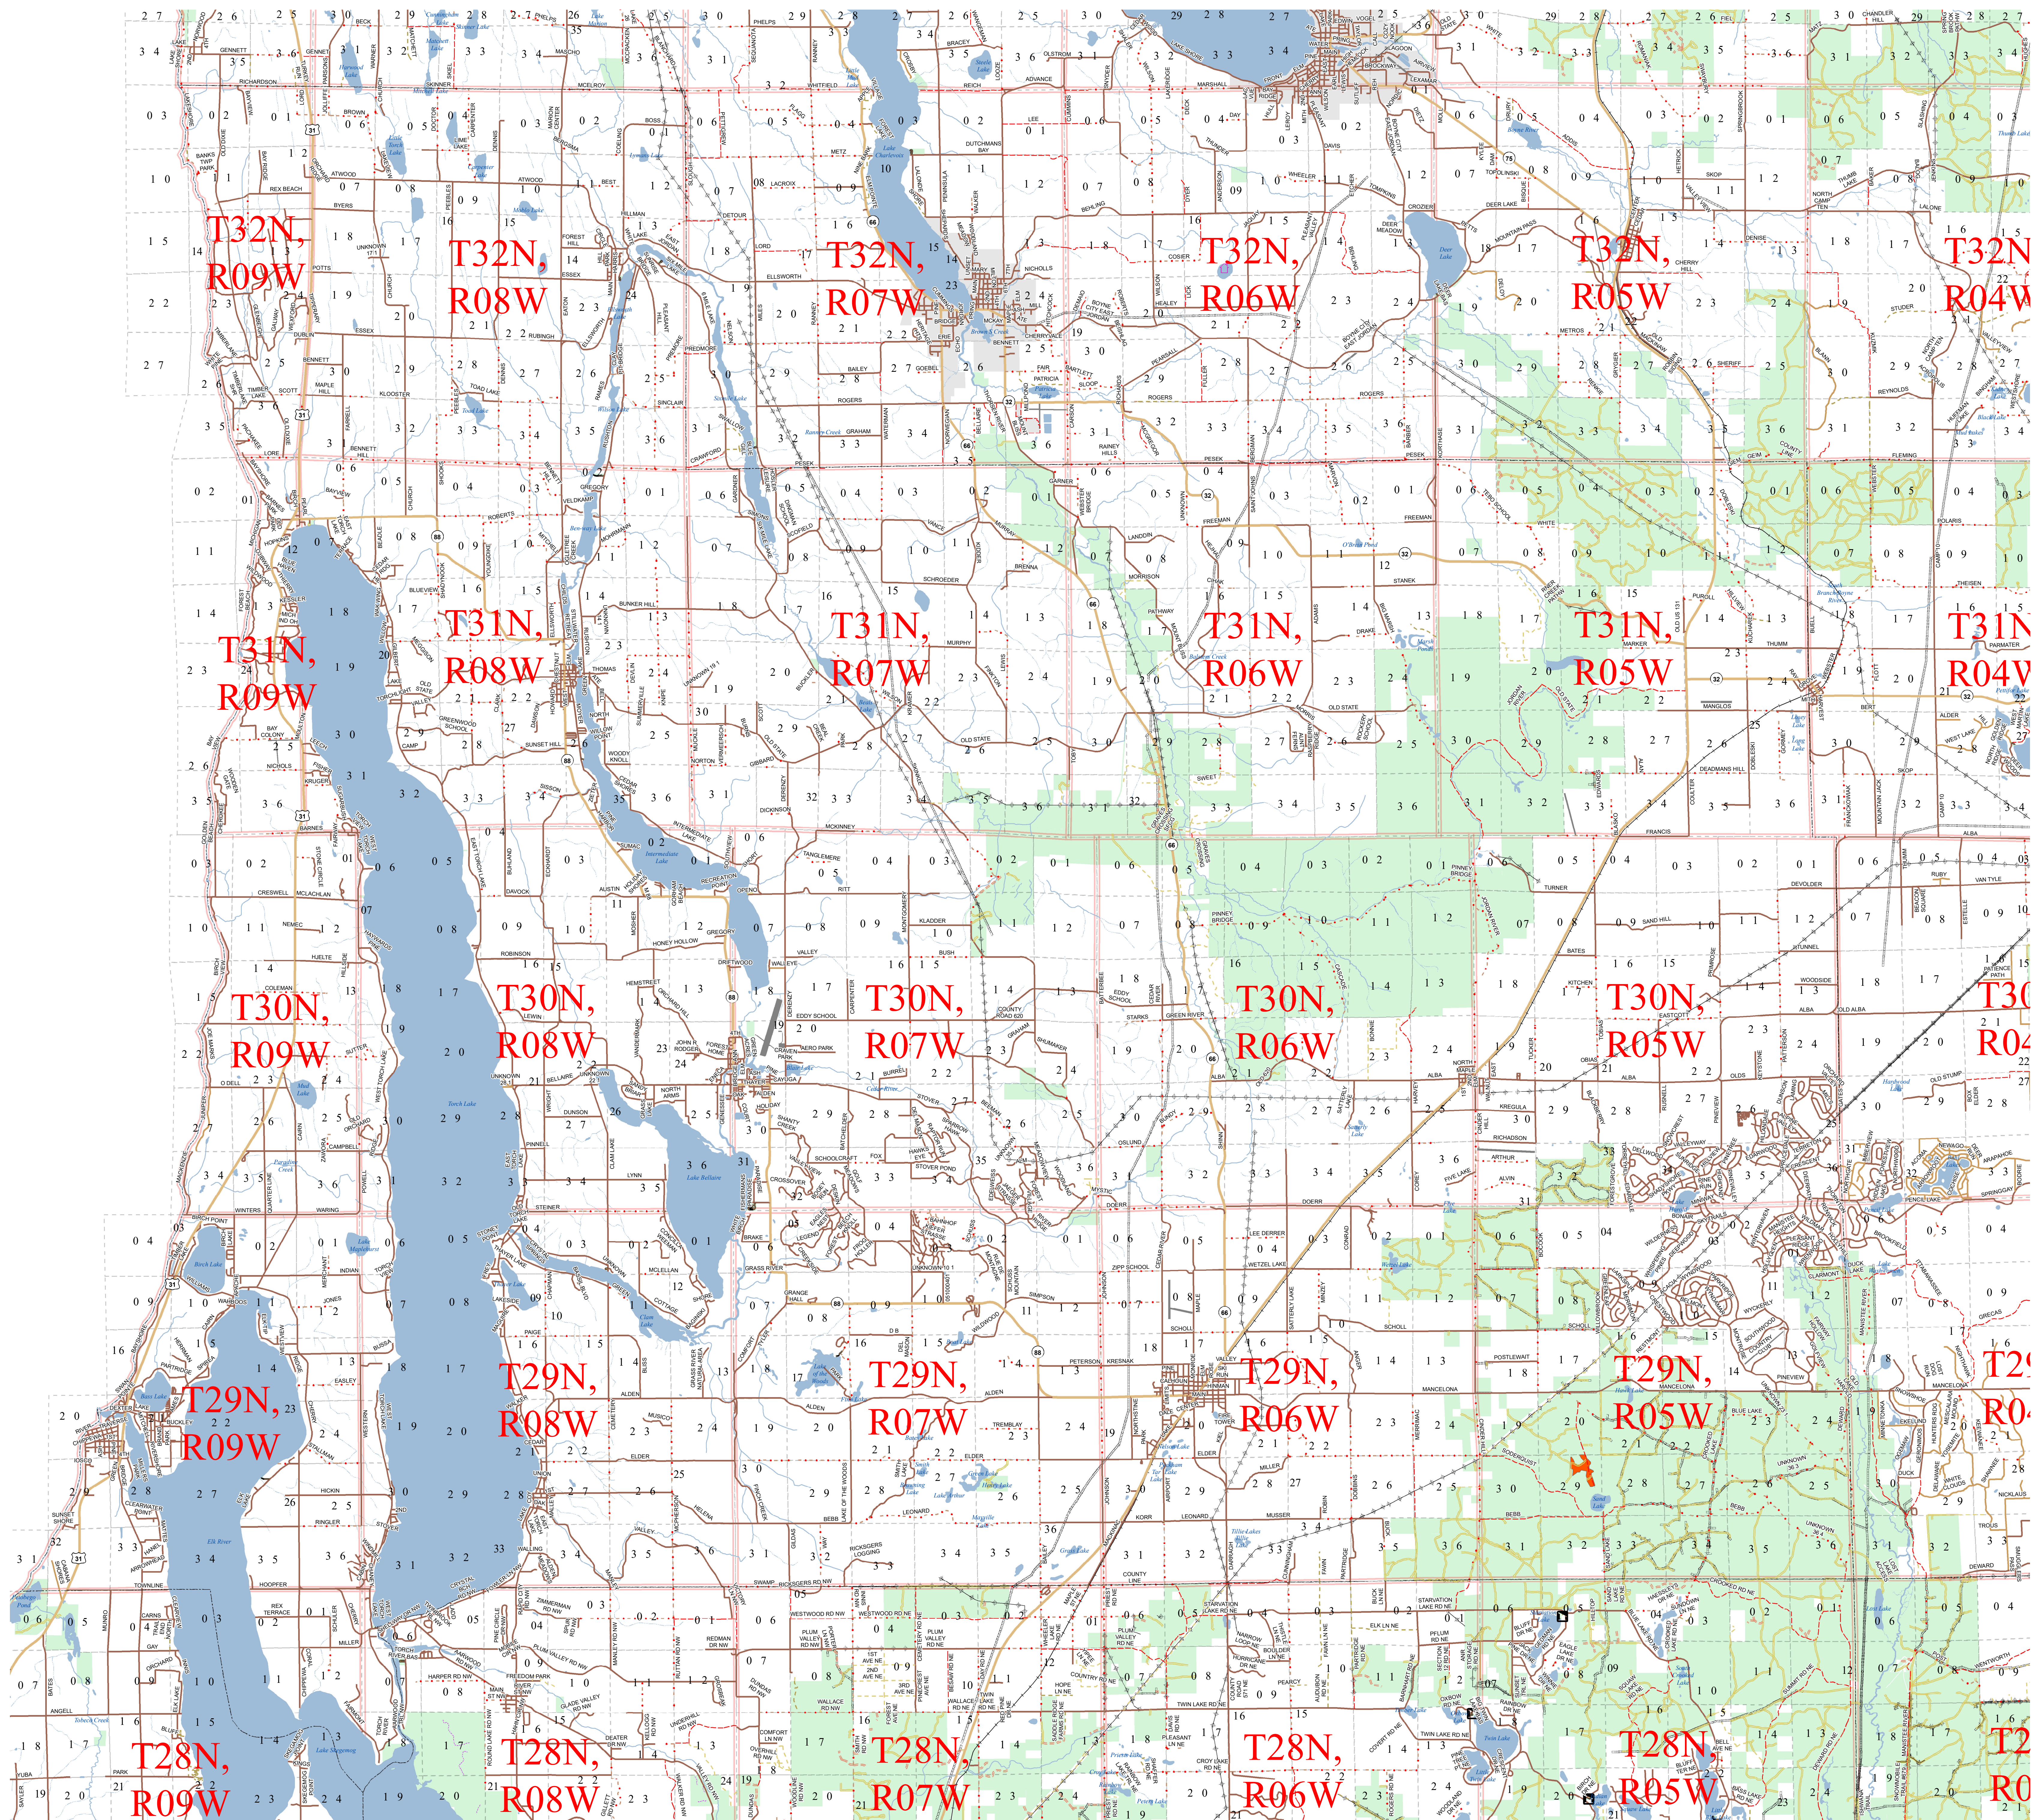

Antrim County

- Legend**
- Counties
 - Deer Blind
 - Unspecified Structure
 - Gas Station
 - Cabin
 - House
 - Toilet
 - Structure, Seasonal Dwelling
 - DNR - Primary Forest Road
 - DNR - Secondary Forest Road
 - DNR - Forest Access Route
 - Federal / State Highway
 - Federal / State / County - Paved Road
 - Federal / State - Dirt / Gravel Road
 - County - Gravel Road
 - County - Dirt Road (Seasonal)
 - Private - Paved Road
 - Private - Dirt / Gravel Road
 - DNR - Management Access
 - Active Railroads
 - Abandoned Railroads
 - Culvert
 - Dam
 - Drain
 - Harbor/Marina
 - Intermittent Pond
 - Intermittent Stream
 - Island in Lake or River
 - Lake/Pond
 - Lock/Levee
 - Perennial River
 - Shoreline
 - Swamp
 - Unspecified
 - Lakes and Rivers All
 - Pipeline
 - Powerline
 - Unspecified
 - Fence
 - Non-Designated Recreational Trail
 - Airports
 - Cities
 - Other
 - Burn Boundary
 - Easement
 - Flooding
 - Frost Pocket
 - Ghost Town
 - Military Range
 - Parking Lot
 - Wildlife Corridor
 - State Boundary
 - TownRange
 - Sections
 - DNR Parcels

0 1.25 2.5 5 7.5 10 Miles