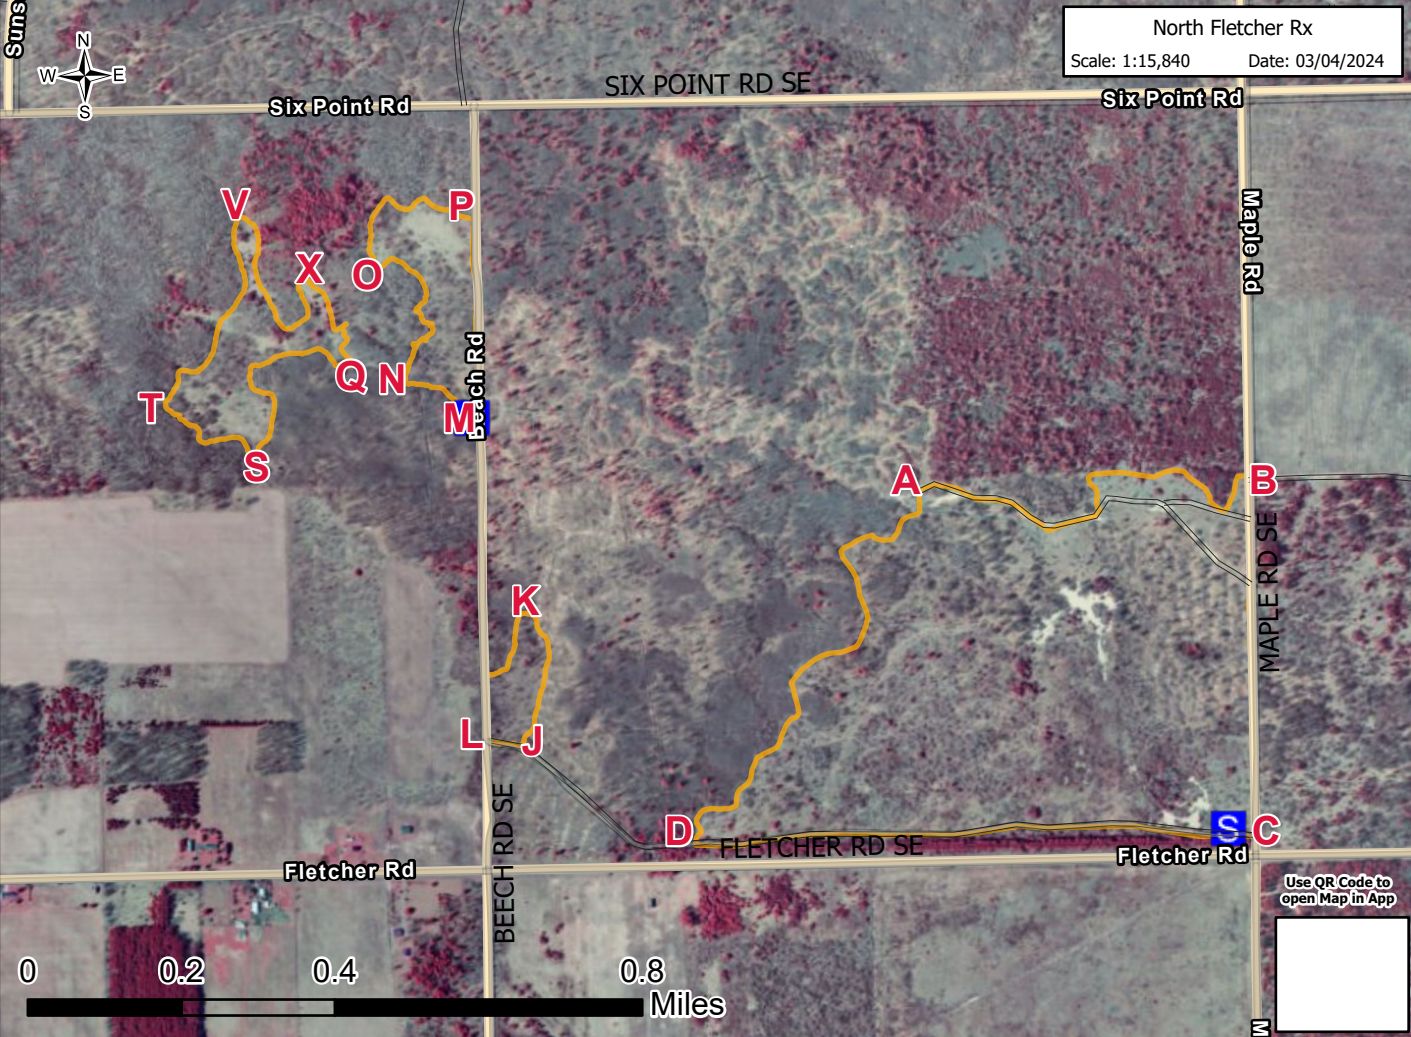

North Fletcher Rx
Scale: 1:15,840 Date: 03/04/2024

Use QR Code to
open Map in App