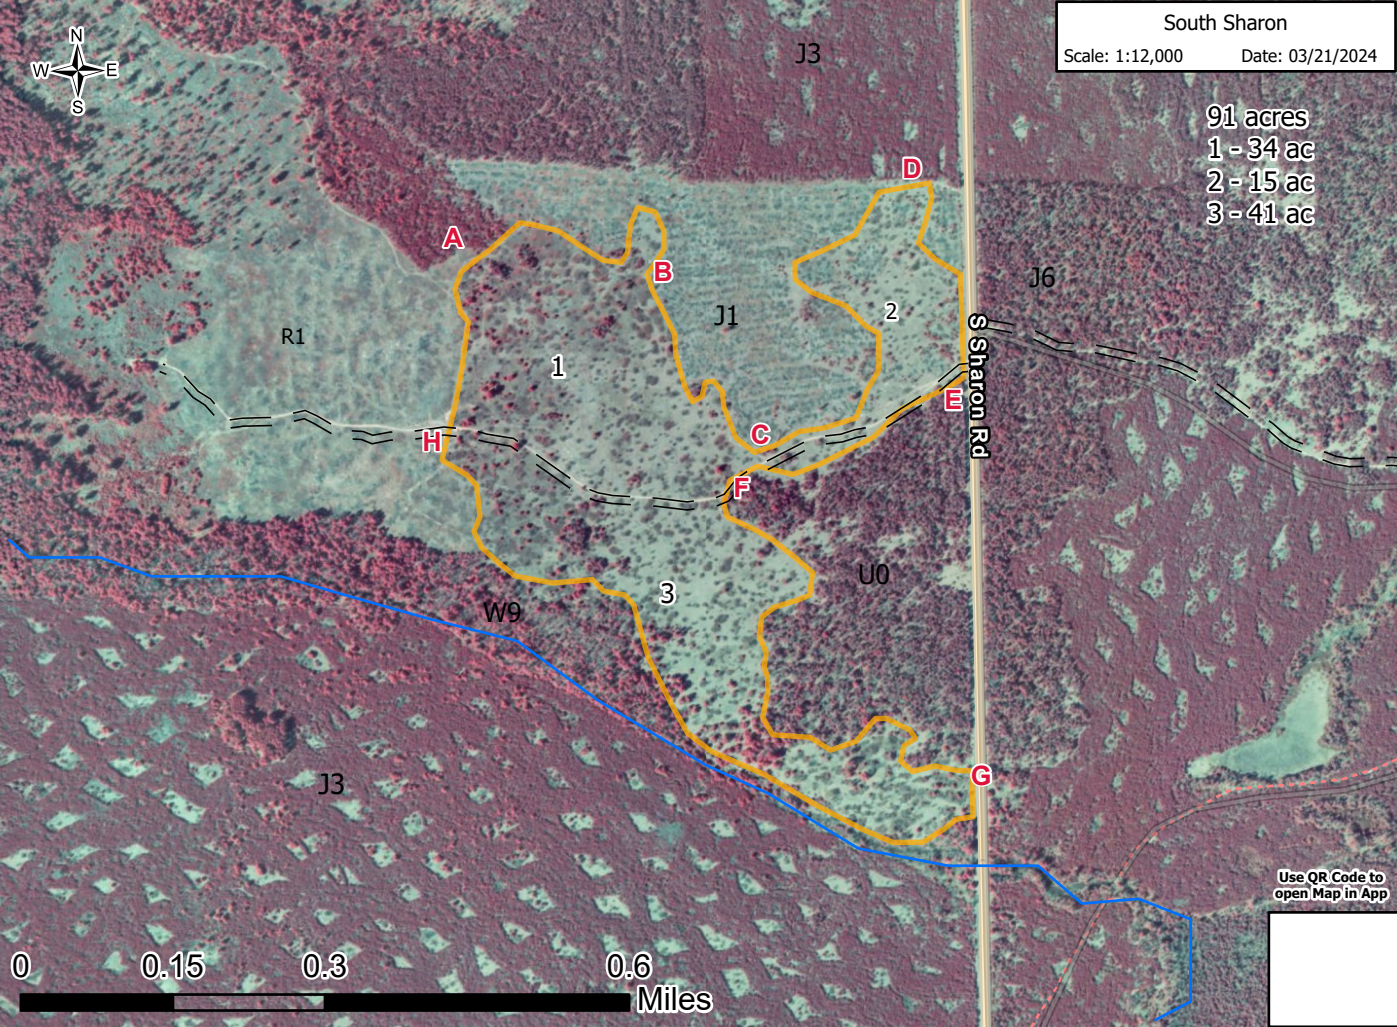

South Sharon

Scale: 1:12,000

Date: 03/21/2024

91 acres
1 - 34 ac
2 - 15 ac
3 - 41 ac

Use QR Code to open Map in App