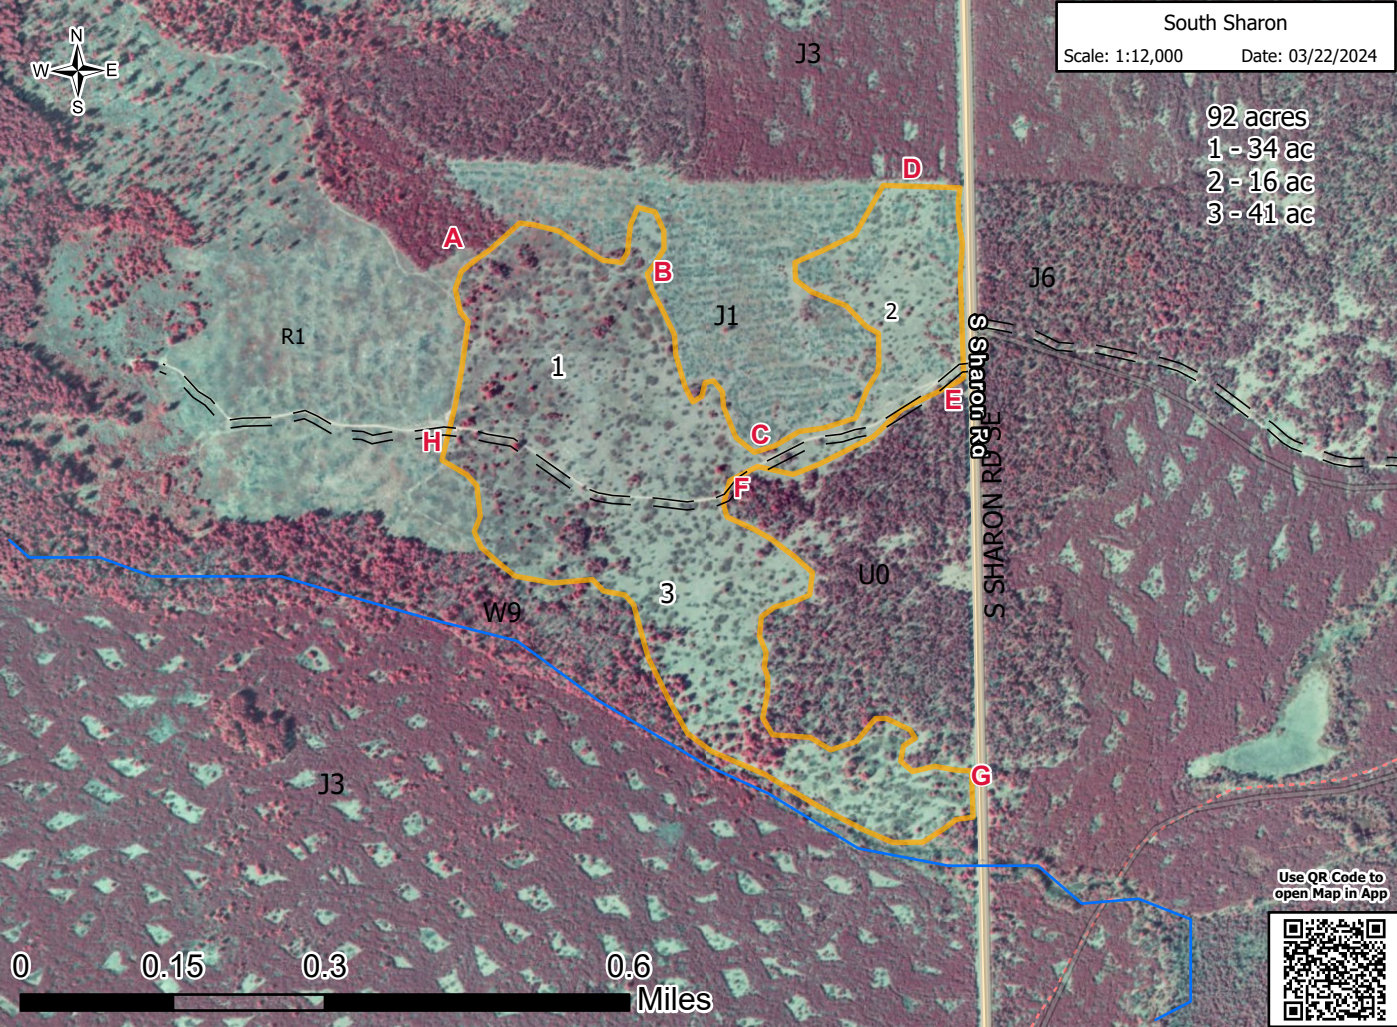

South Sharon
Scale: 1:12,000 Date: 03/22/2024

92 acres
1 - 34 ac
2 - 16 ac
3 - 41 ac

Use QR Code to open Map in App