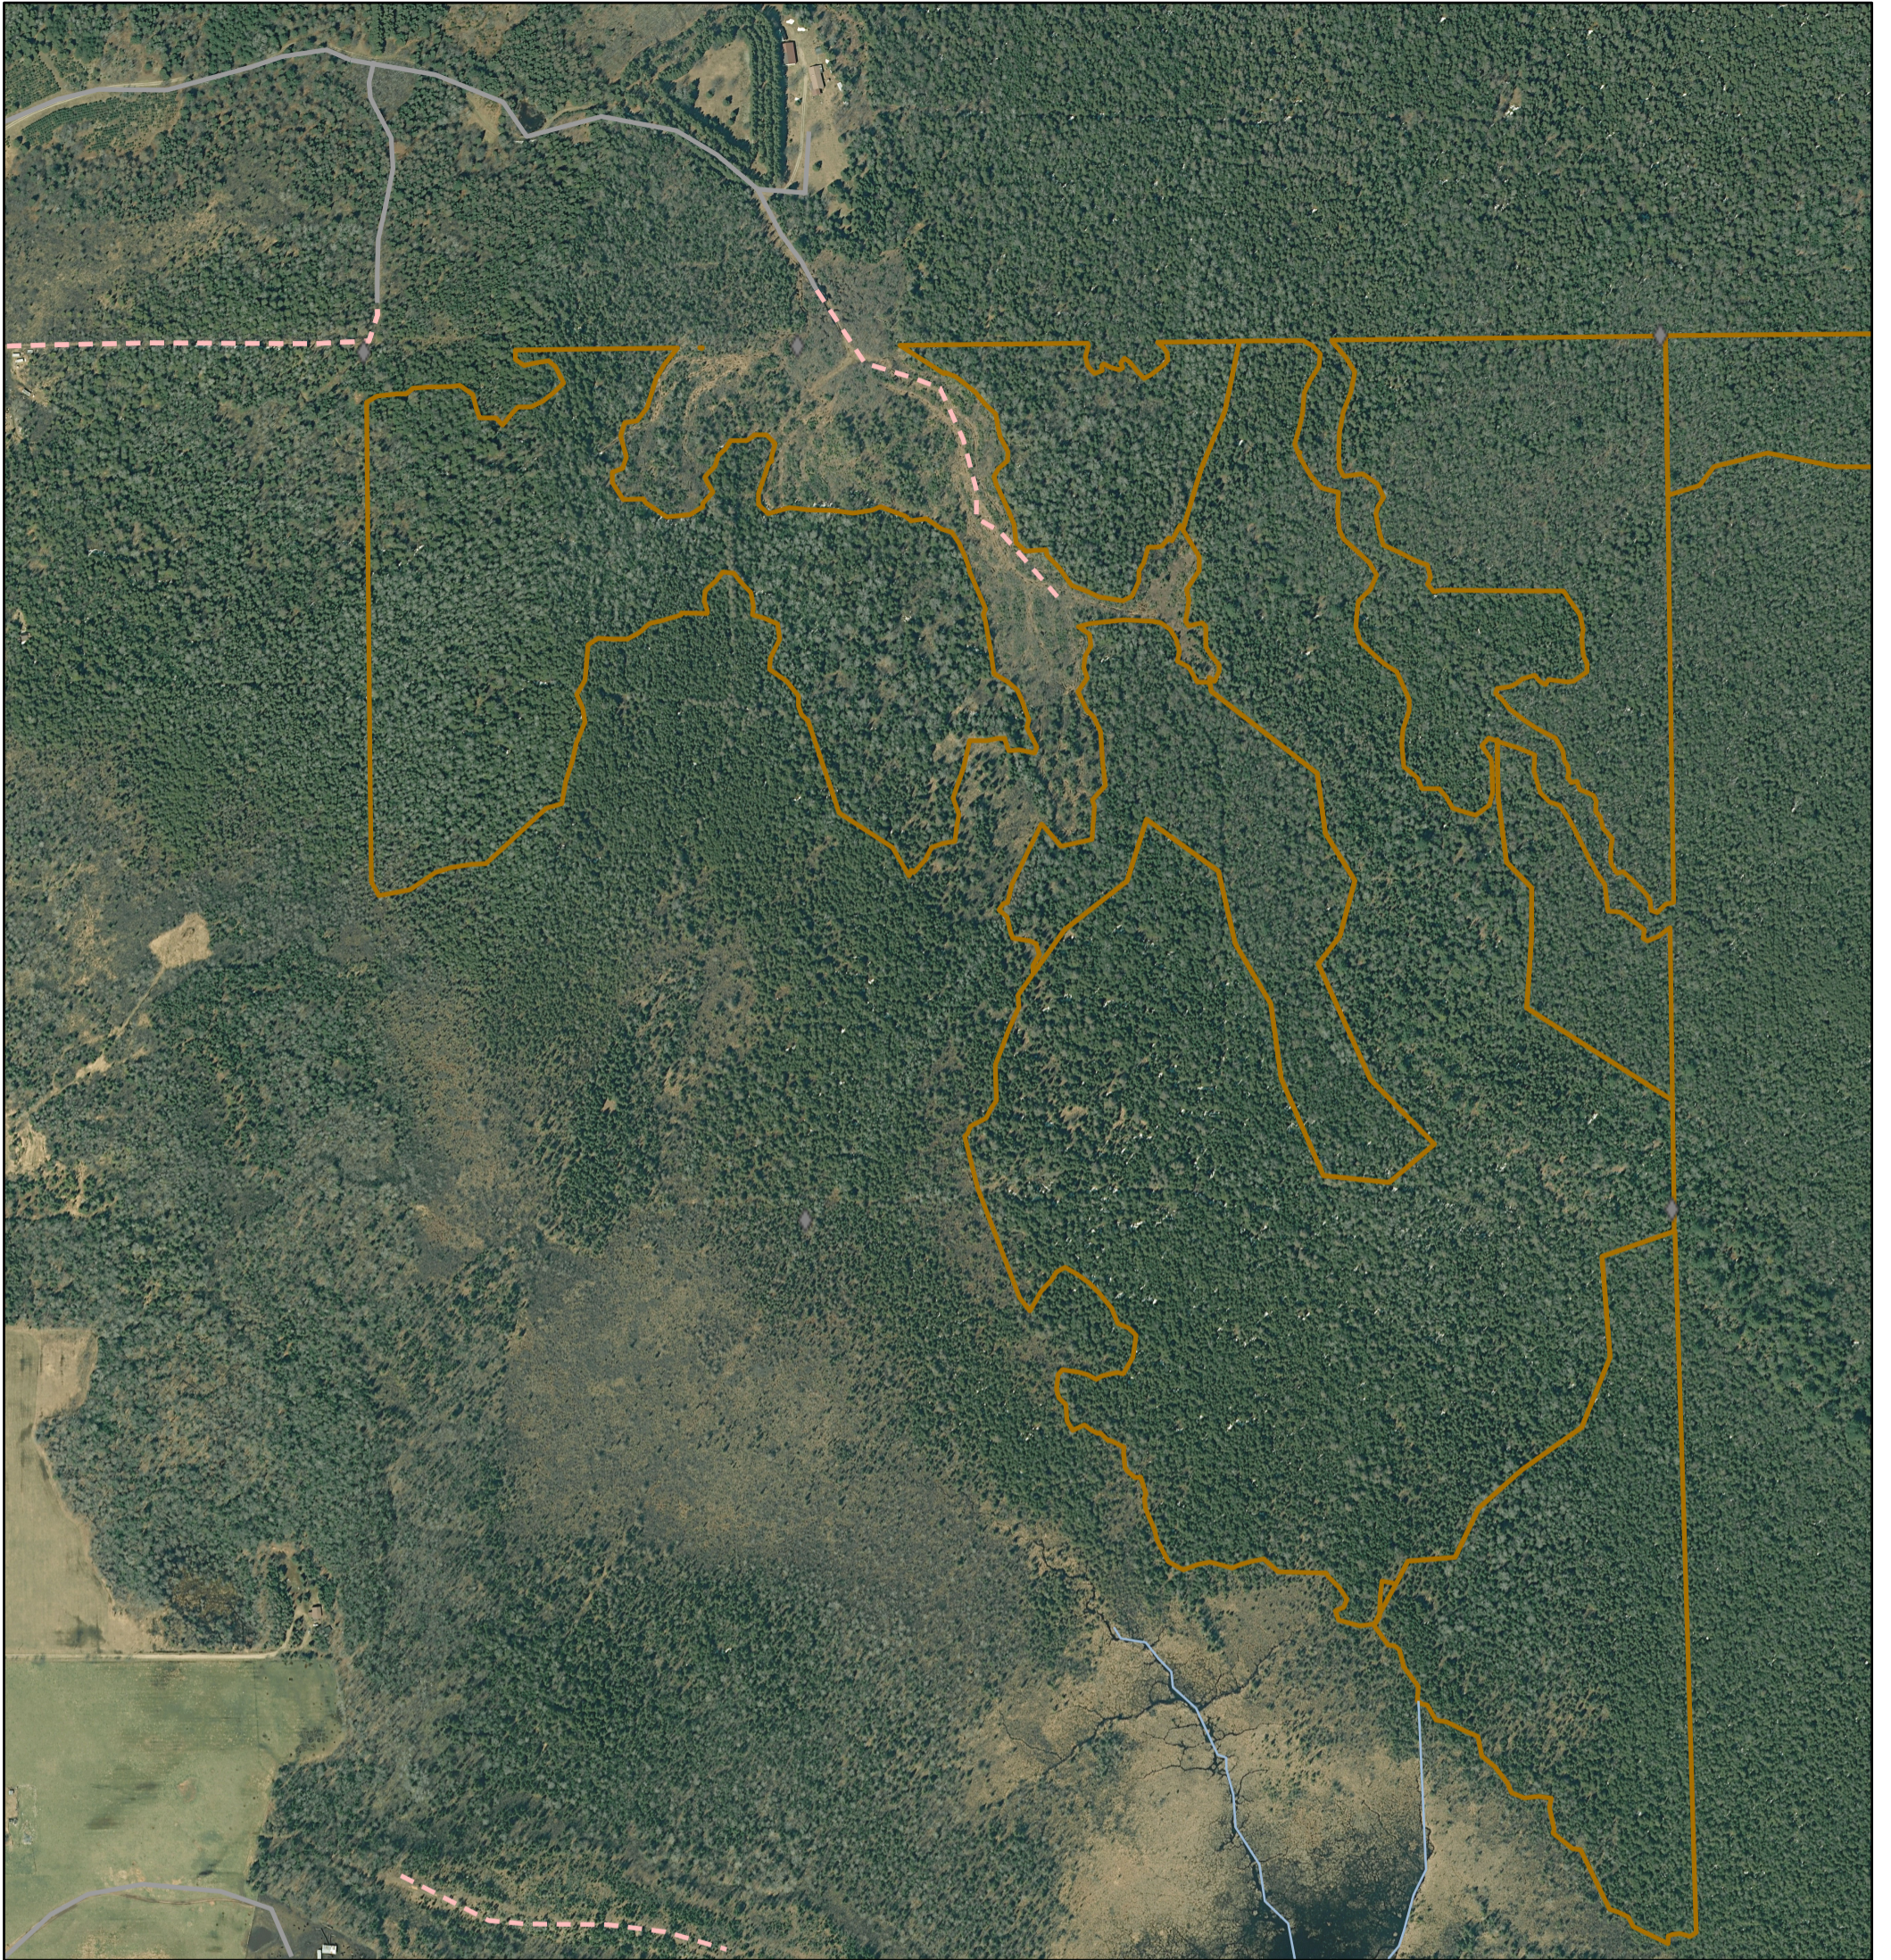

Land Exchange Lowlands - Imagery

2/28/2020, 9:36:57 AM

1:9,028

◆ Field Grade Corners

DNR Roads

--- Closed Forest Road/Access Route

— Federal, State, Local Govt., Private, Other Road

Base Feature Streams

— Perennial River

▭ Treatments