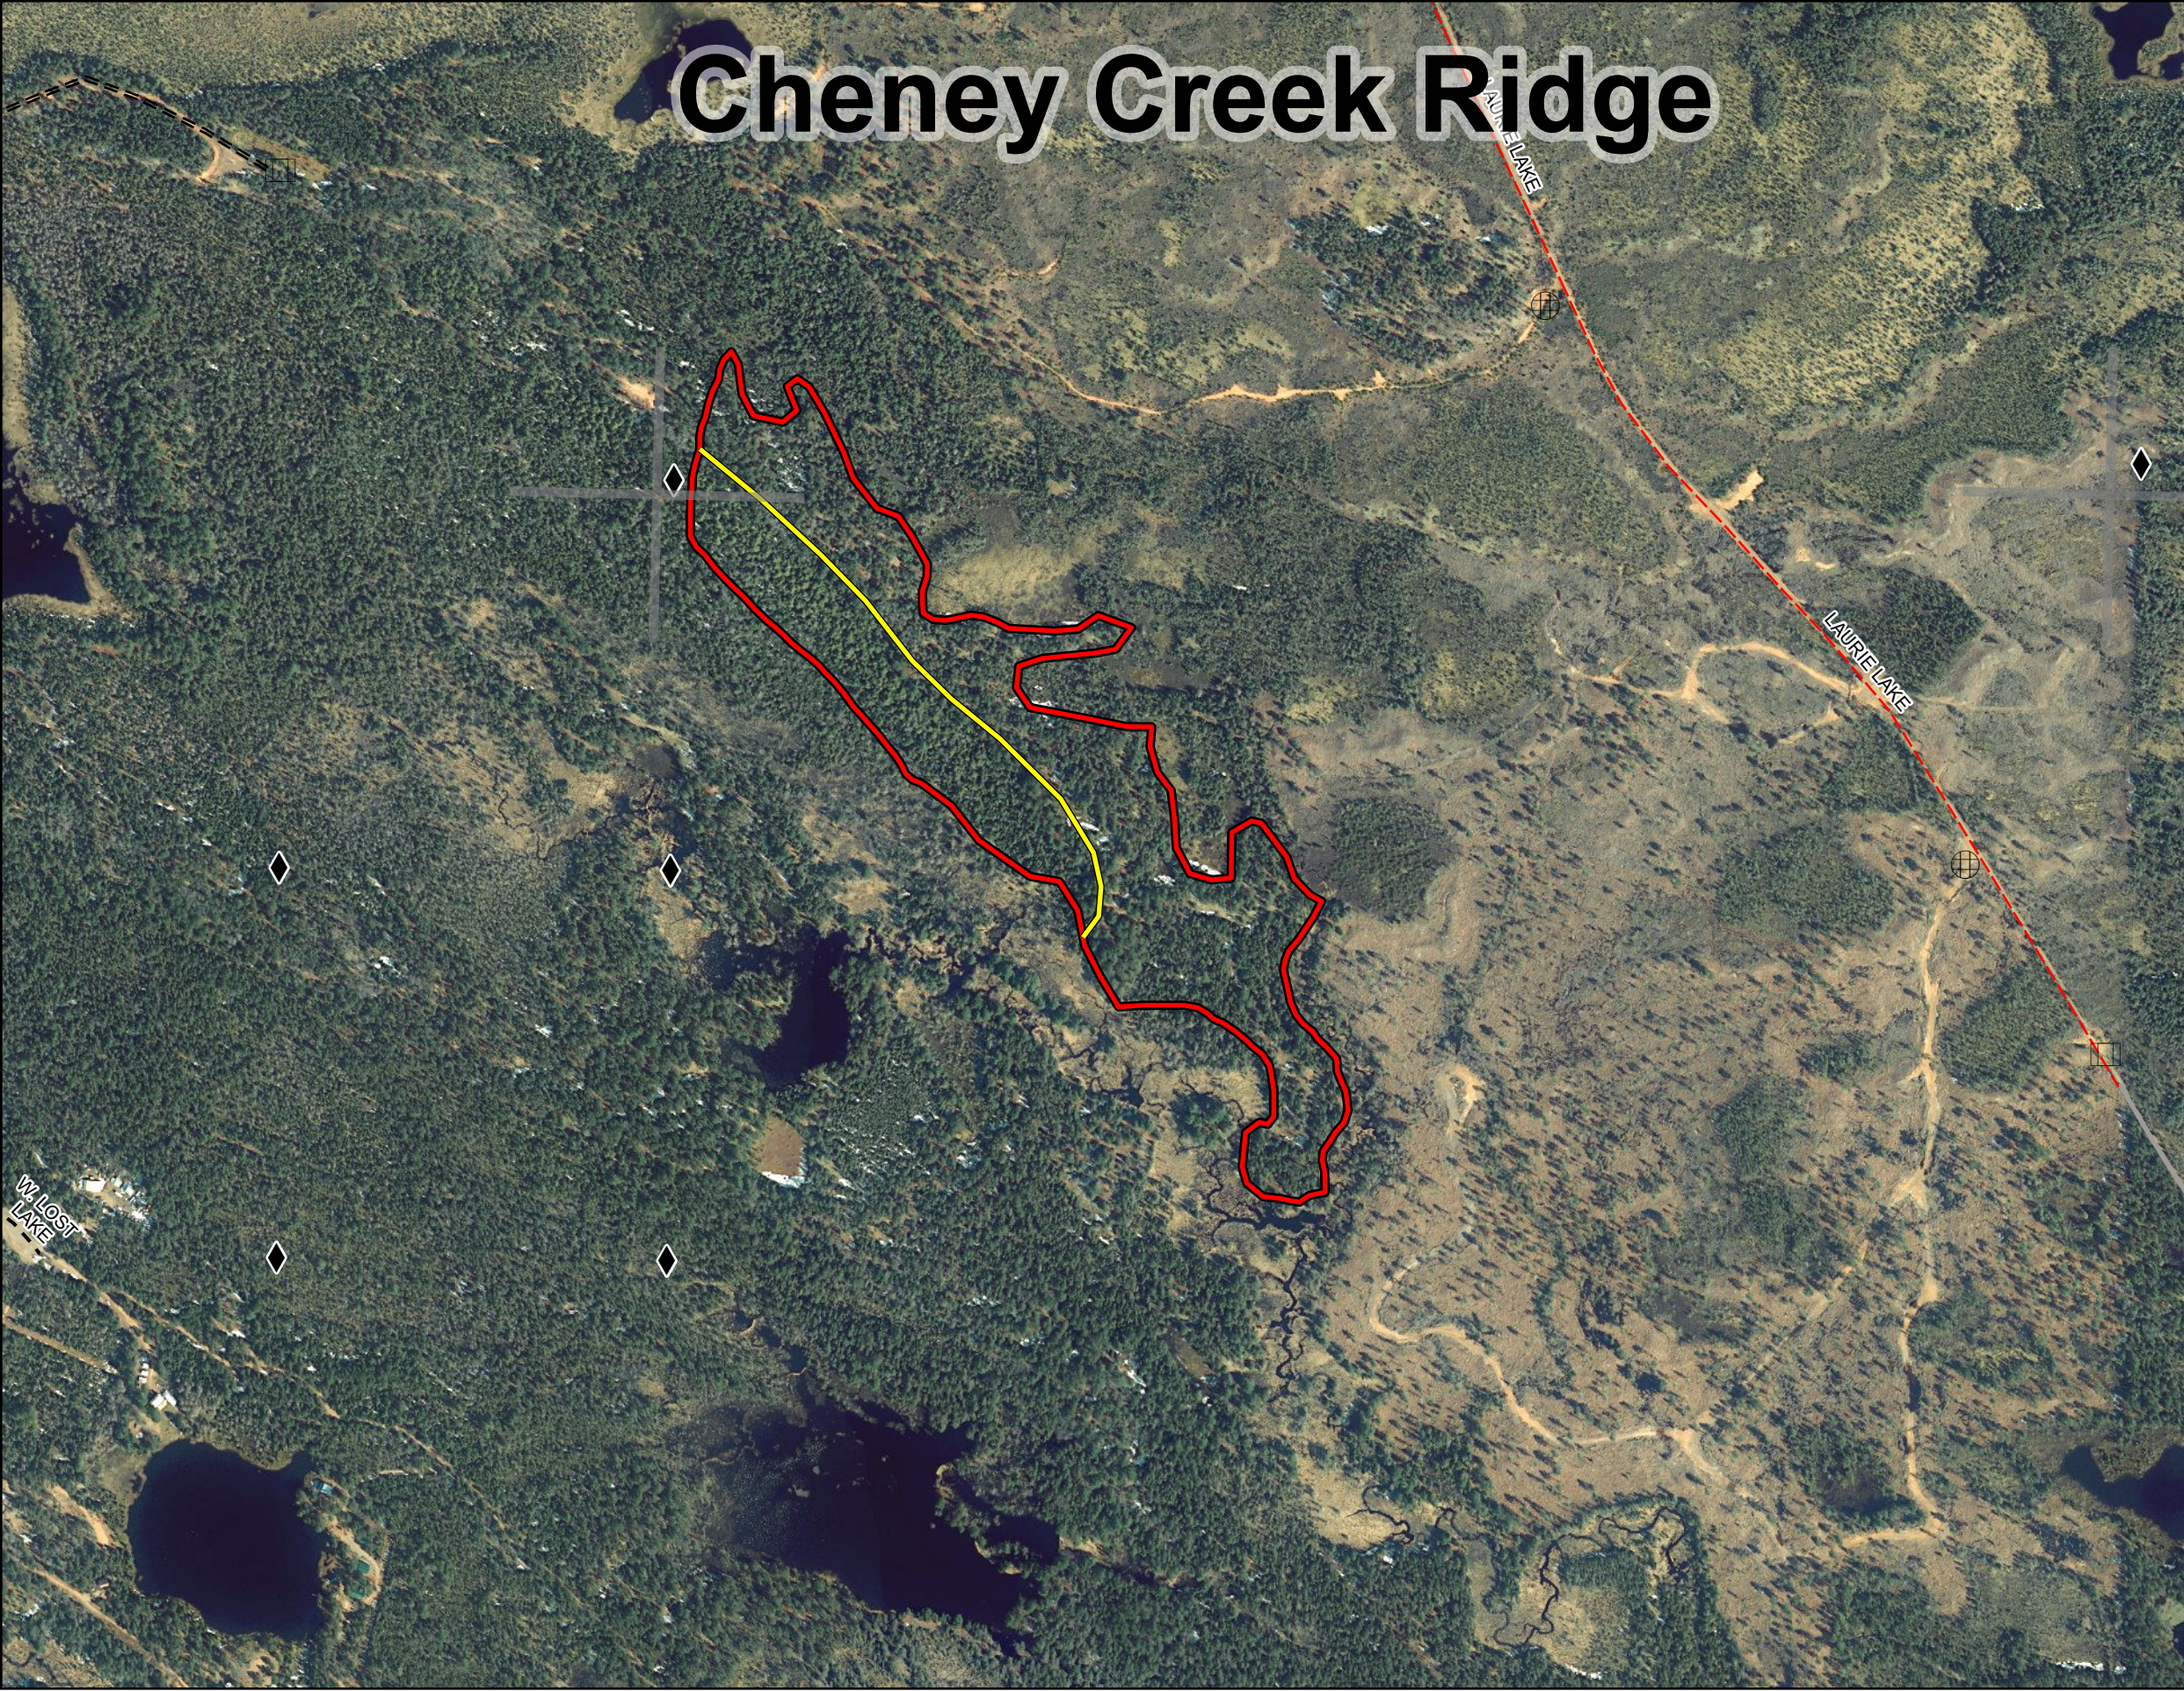

# Cheney Creek Ridge

- Against State (Red)
- Payment Unit (Yellow)
- Section Corners
- State Forest Campgrounds
- Survey Corners
- Gate
- Berms
- Primary Forest Road
- Secondary Forest Road
- Forest Access Route
- Paved Road
- Gravel Road
- County Road - Seasonal
- Private
- Temporary Management Access
- DNR - Management Access
- Retention Area

**Name:** Cheney Creek Ridge  
**Date:** 7/22/2021  
**Author:** L. Livermore  
**Additional Info:** Page 2