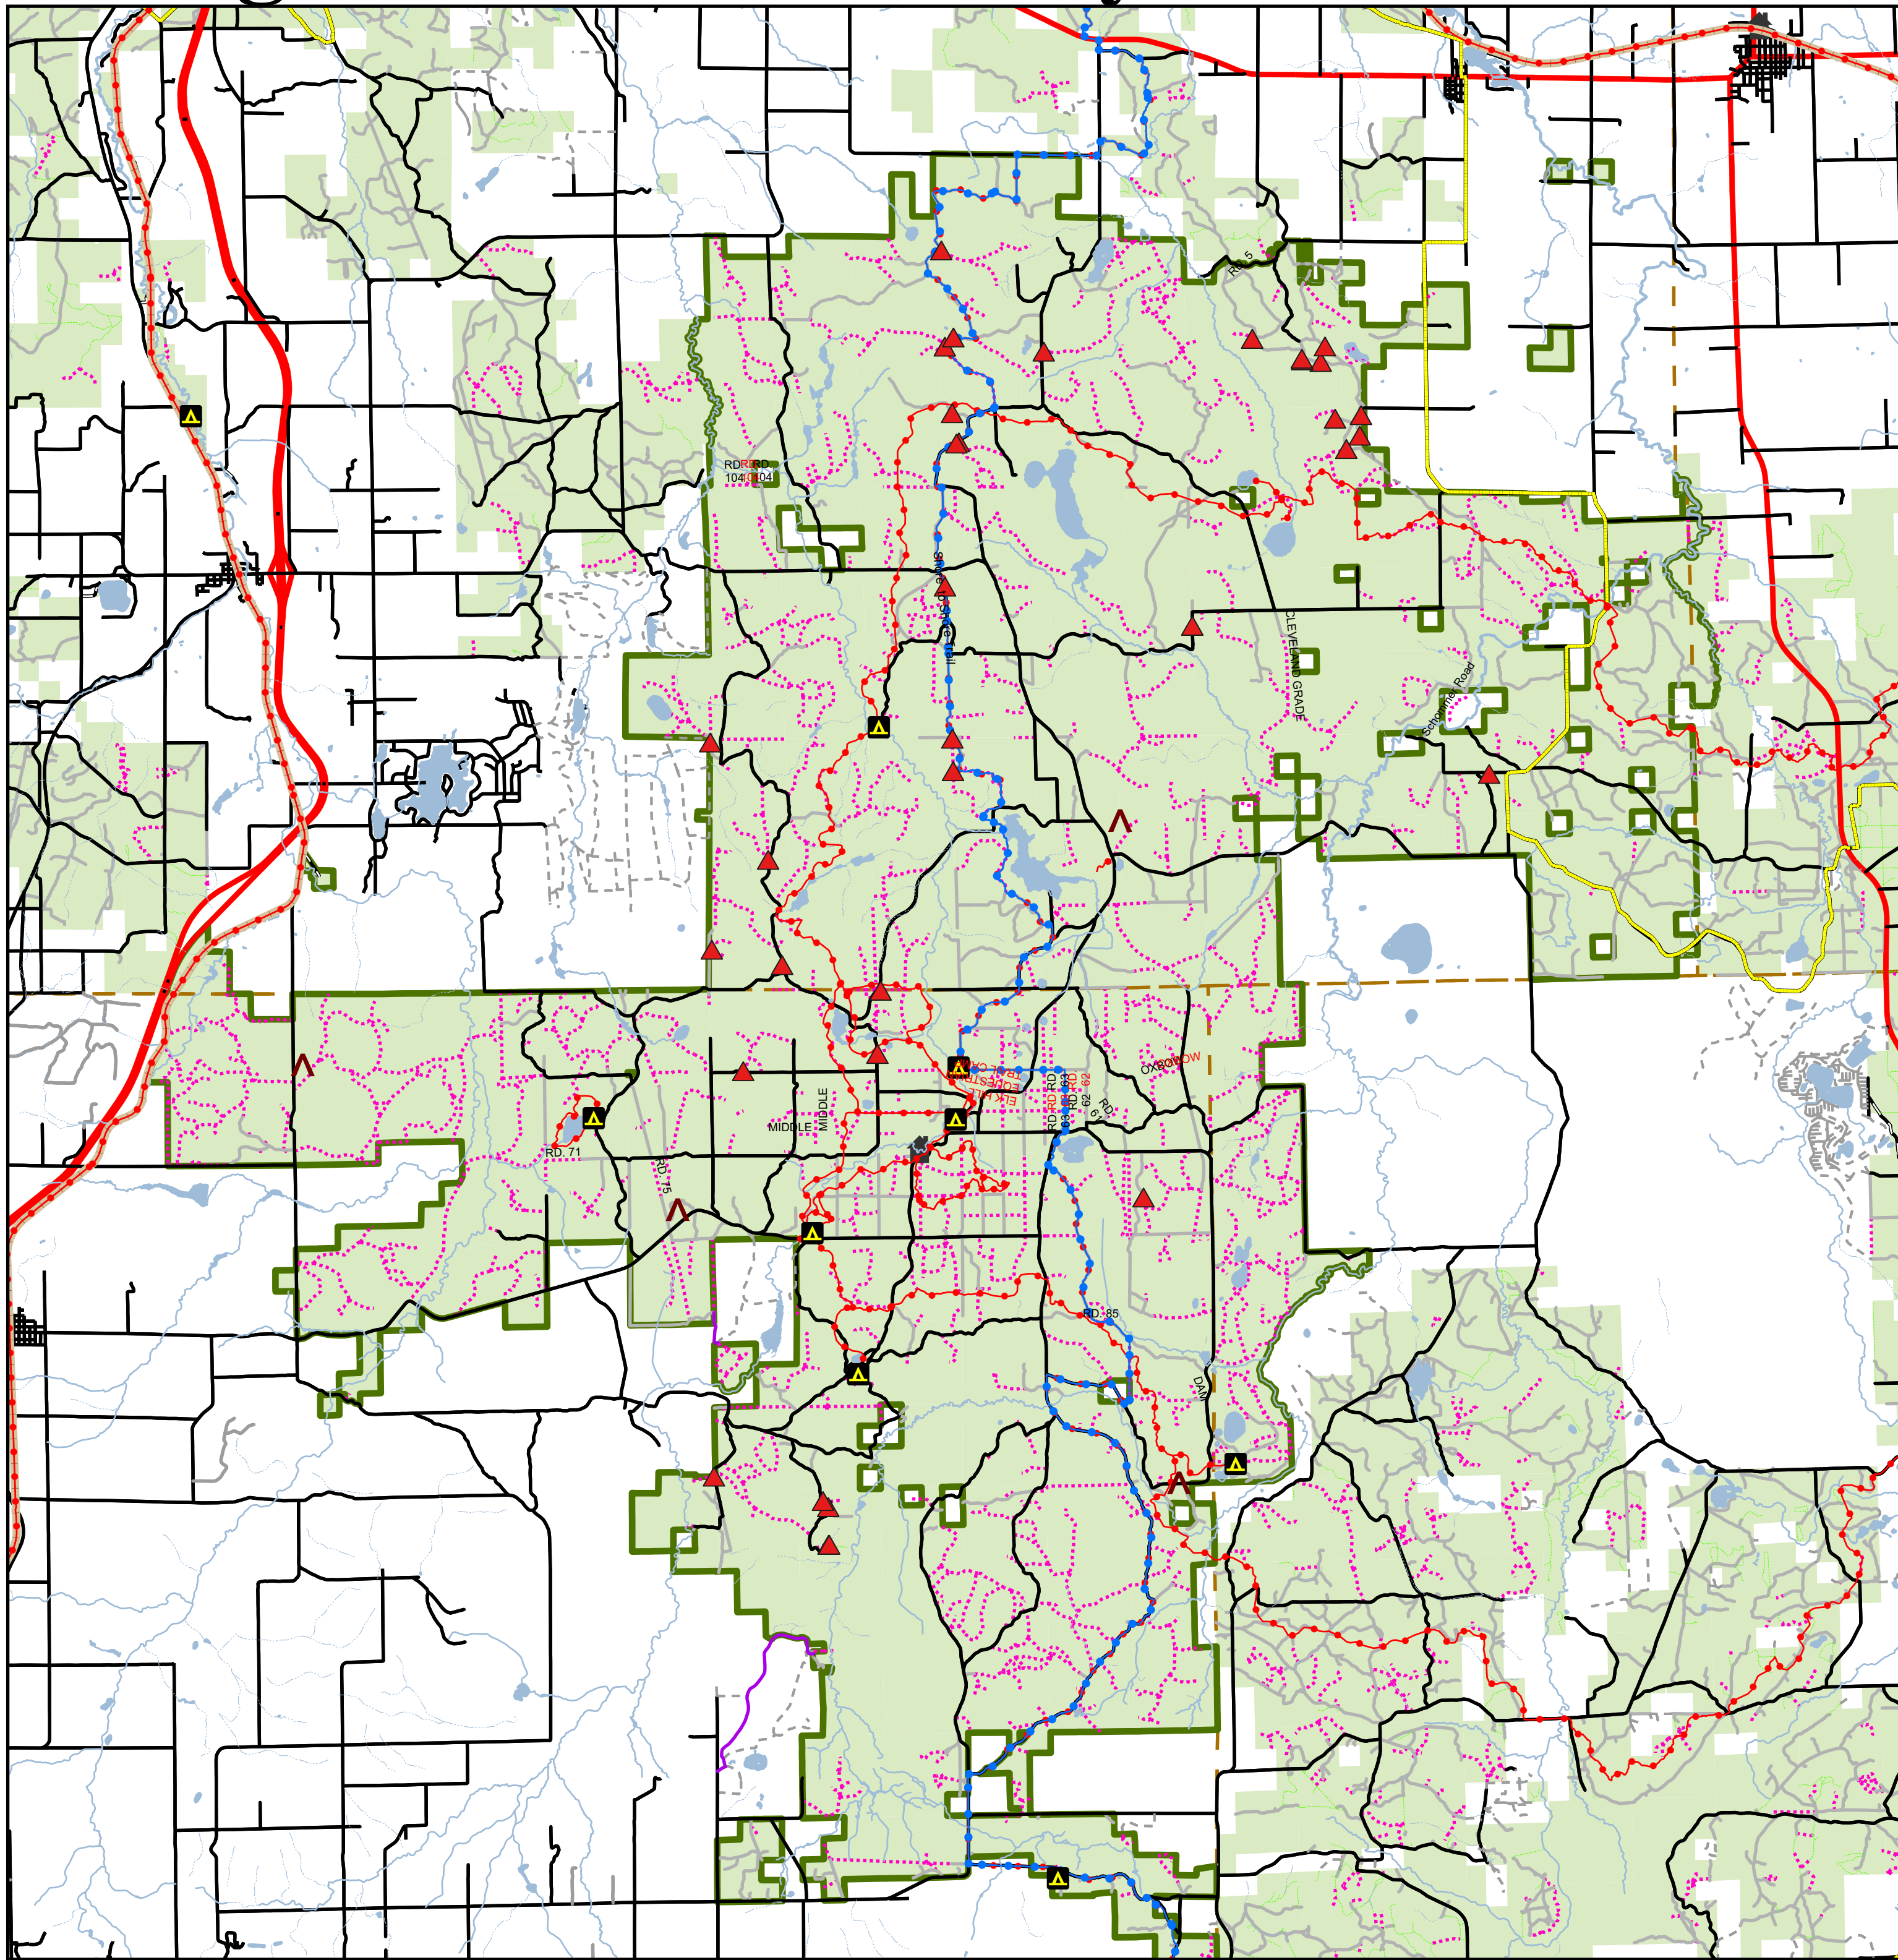

# Pigeon River Country State Forest

## Legend

### Pigeon River Country State Forest Access Map

-  Pigeon River Country Headquarters
-  State Forest Campgrounds
-  Elk Viewing Areas
-  DNR - Temporary Management Access (Internal Only)
-  Michigan Cross Country Cycle Trail (MCCCT)
-  Designated Equestrian Trails
-  Designated Hiking Trails
-  Pigeon River Country Boundary
-  Access Easement Through Private Land
-  State Forests
-  Lakes and Rivers
-  Counties

Map Created 04/07/2022  
Resources Assessment Section