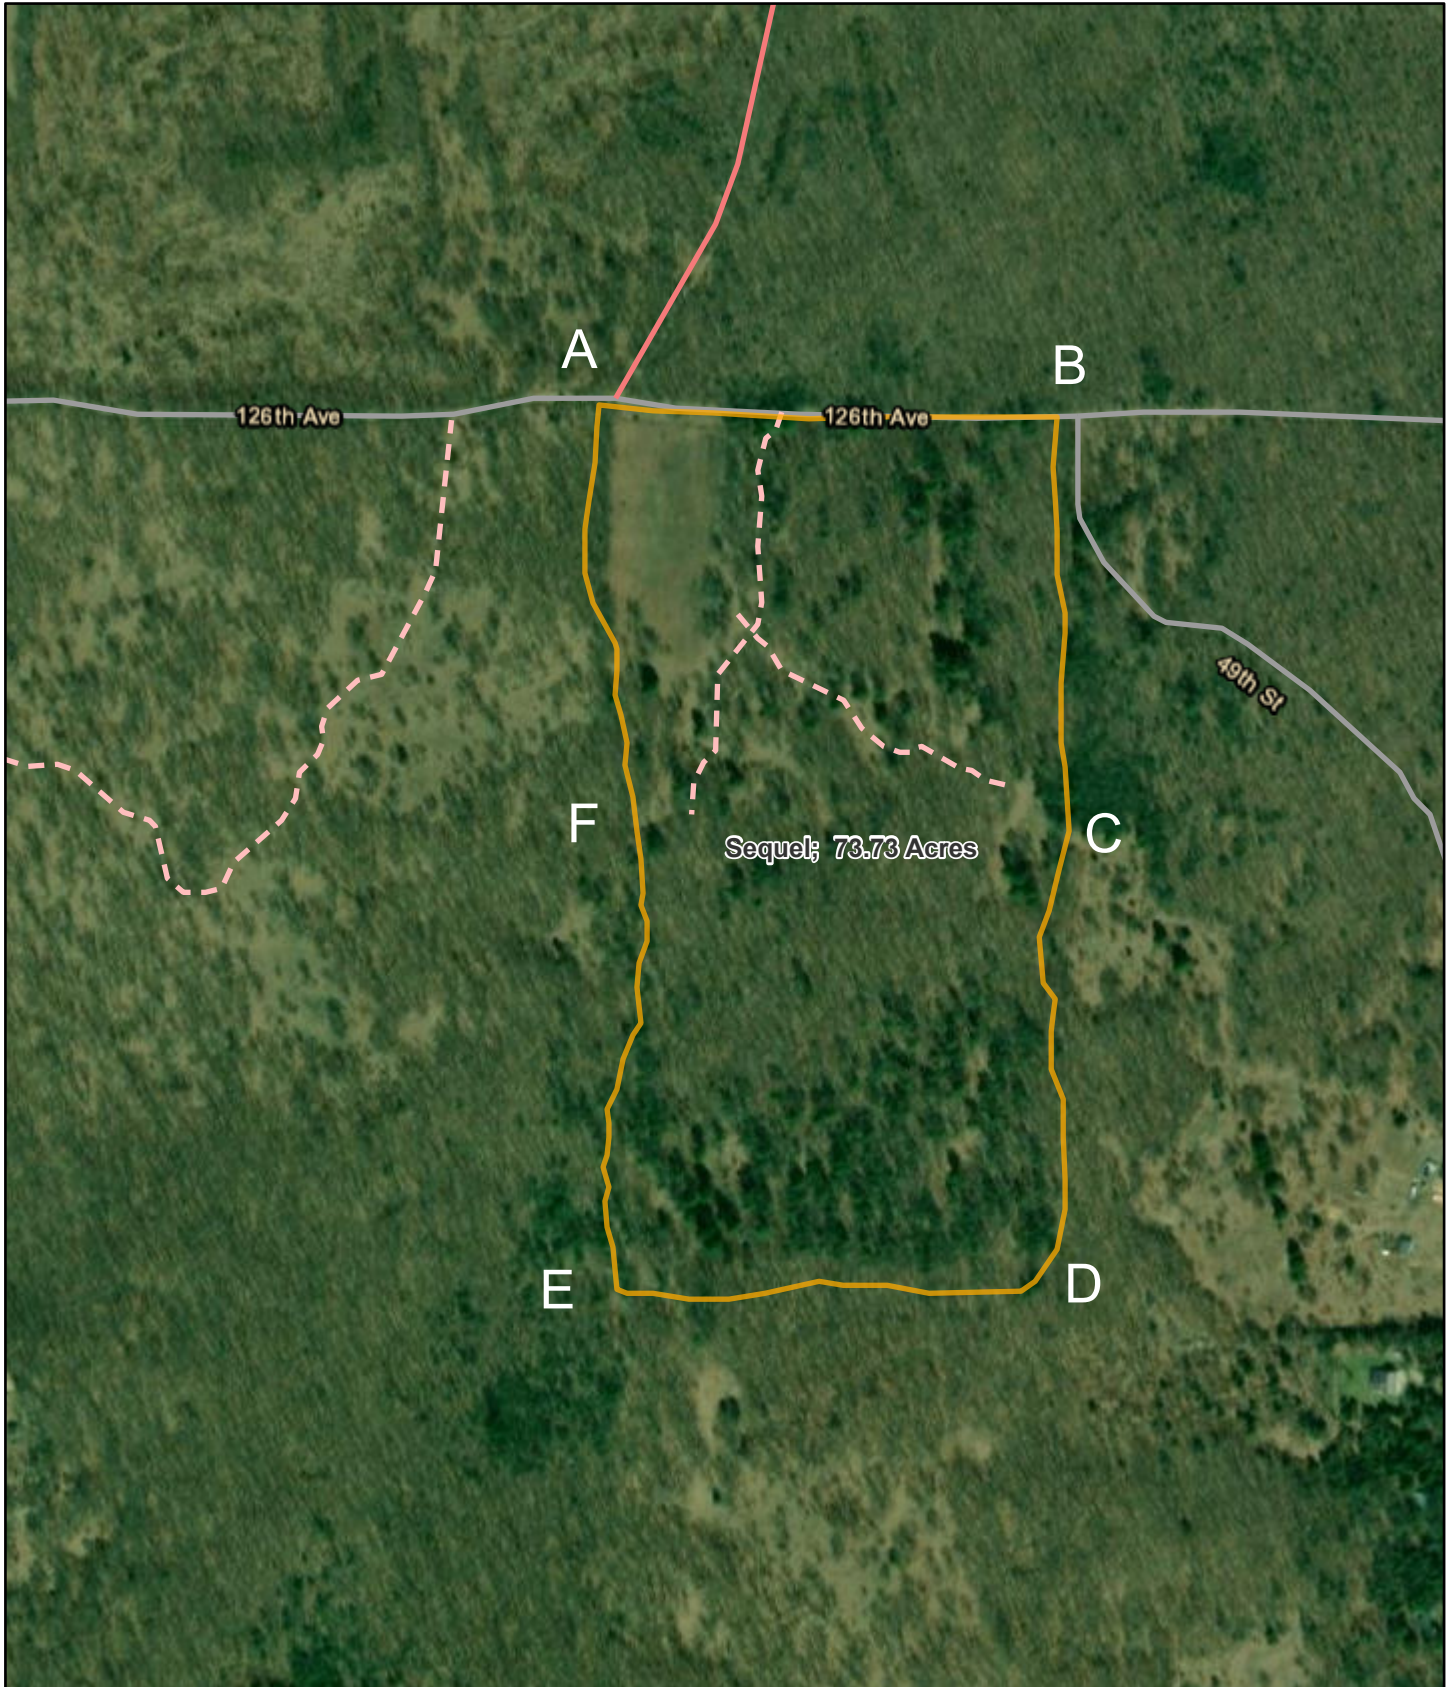

Sequel

12/28/2023, 4:49:40 PM

MiDNR_GISS_Service_Editable - Event Polygon

 Prescribed Burn Proposed

DNR Roads

 Forest Access Route

 Closed Forest Road/Access Route

 Federal, State, Local Govt., Private, Other Road