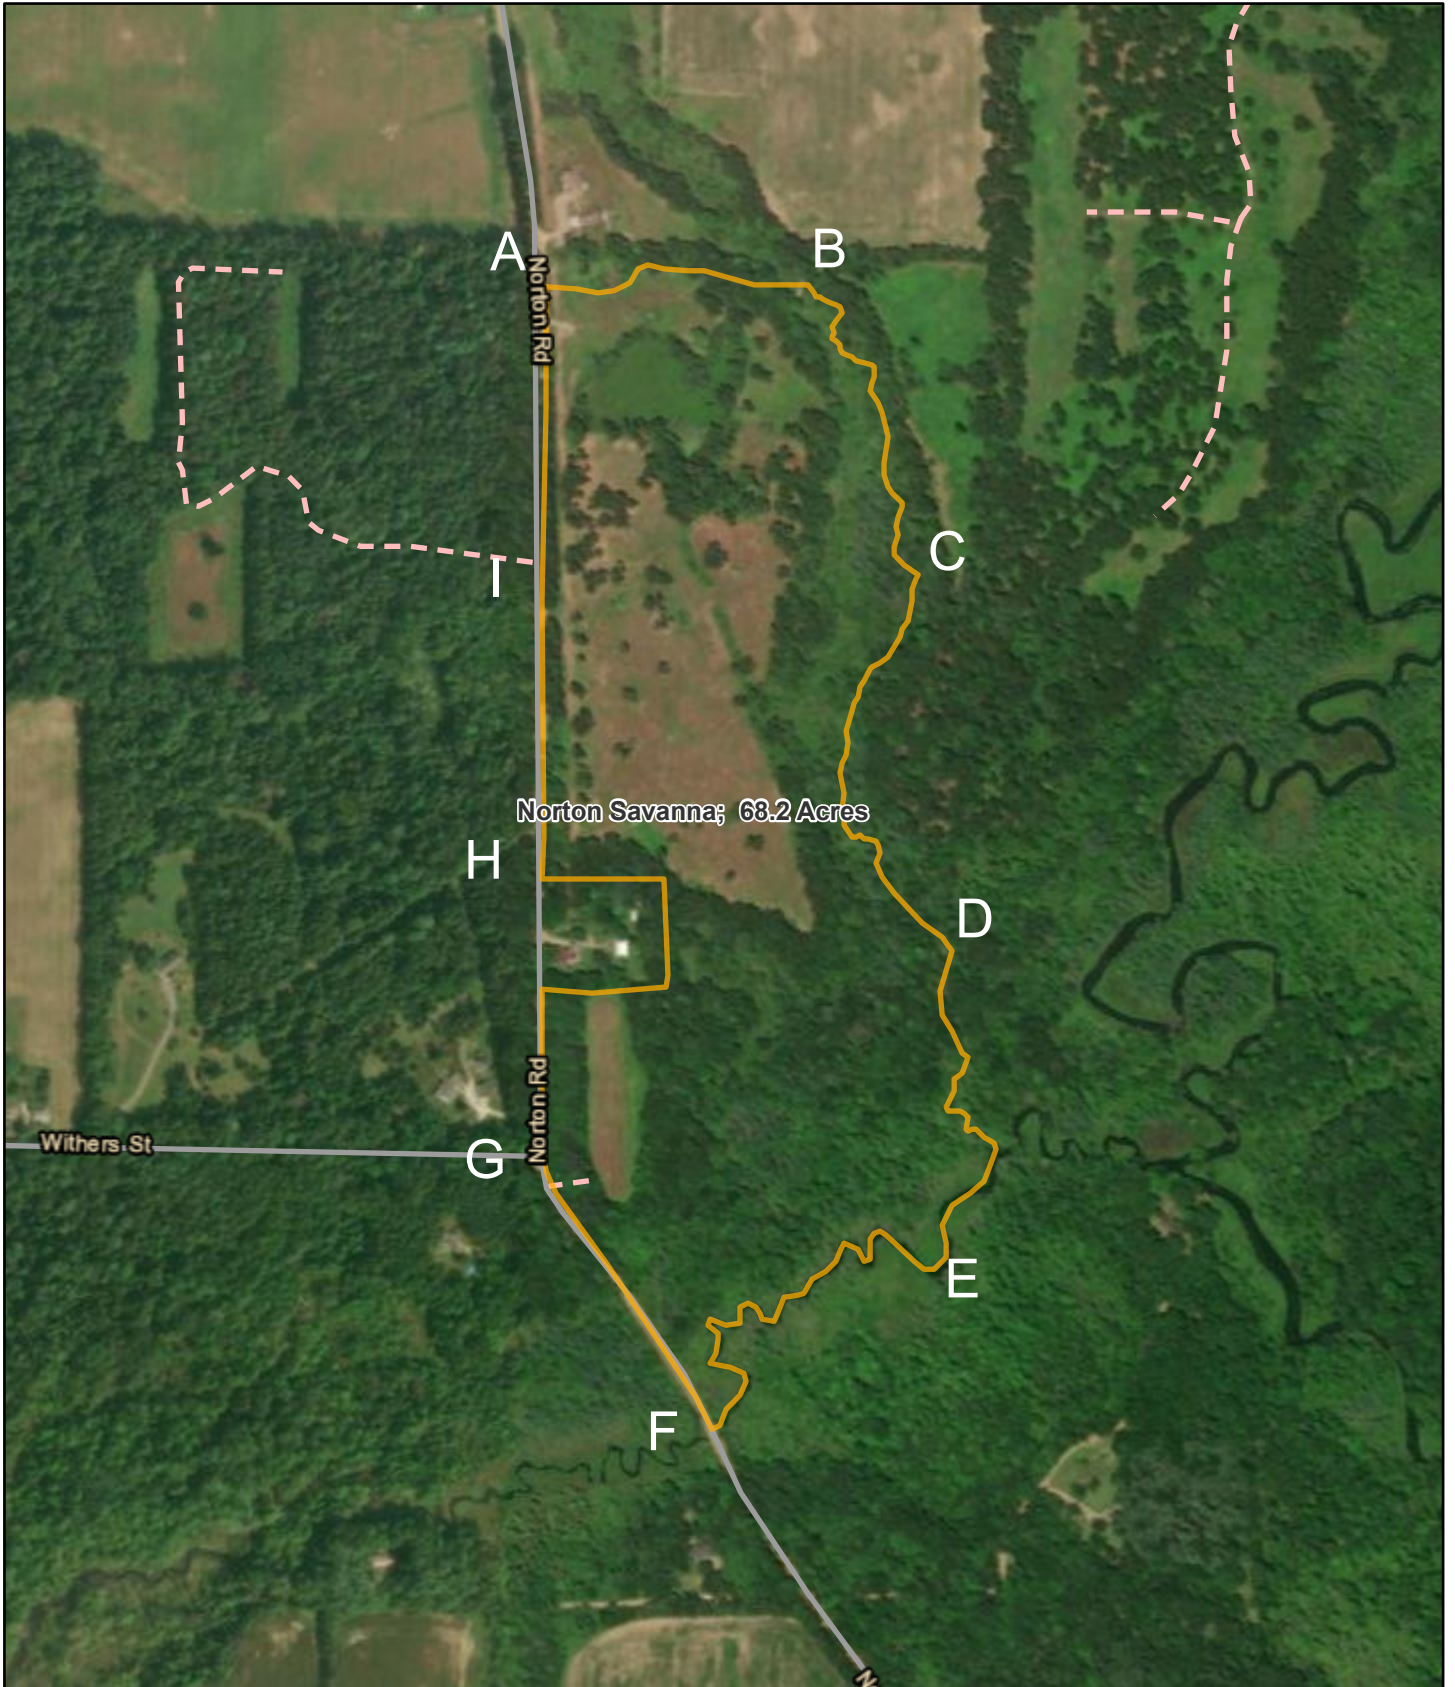

Norton Savanna

12/27/2023, 1:02:19 PM

1801efa2ca0-layer-55

 Prescribed Burn Proposed

 DNR_Roads_Sync_Enabled_5872

 Closed Forest Road/Access Route

 Federal, State, Local Govt., Private, Other Road

Esri, HERE, Garmin, (c) OpenStreetMap contributors, Source: Esri, Maxar, Earthstar Geographics, and the GIS User Community