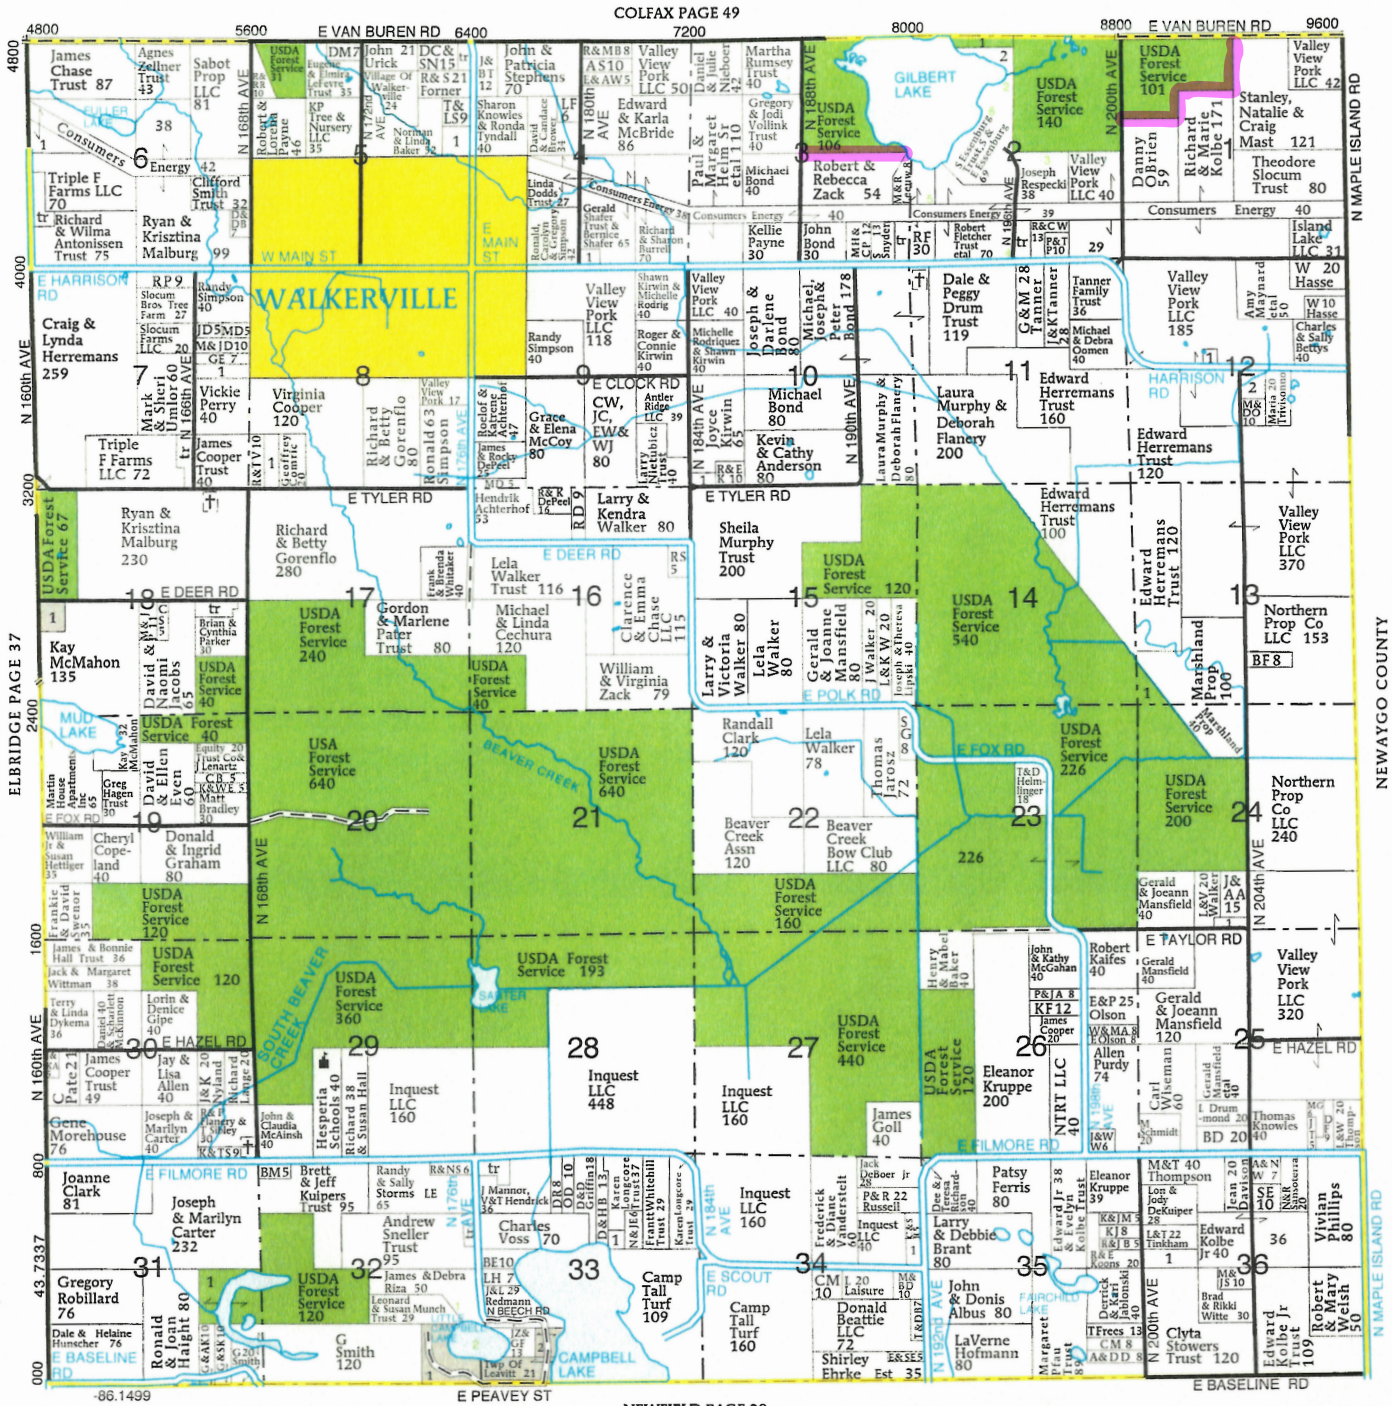

LEAVITT PLAT

T-15-N • R-15-W

See Pages 86-89 For Additional Names.

WALKERVILLE
WELL DRILLING & SUPPLY CO.

WE OPEN AND CLOSE COTTAGES FOR SPRING & FALL.
COME SEE OUR SHOWROOM FOR DO IT YOURSELF MATERIALS.
WE HAVE MOTORS, PUMPS, AND ALL SIZE WATER WELLS.
175 W. MAIN NO. 5 • WALKERVILLE, MICHIGAN 49459
(231) 873-2317 • FAX: (231) 873-2161 • 1-800-215-4386
www.dcasair.net • www.walkervillewelldrilling.com
"FROM THE GROUND TO THE FAUCETS"