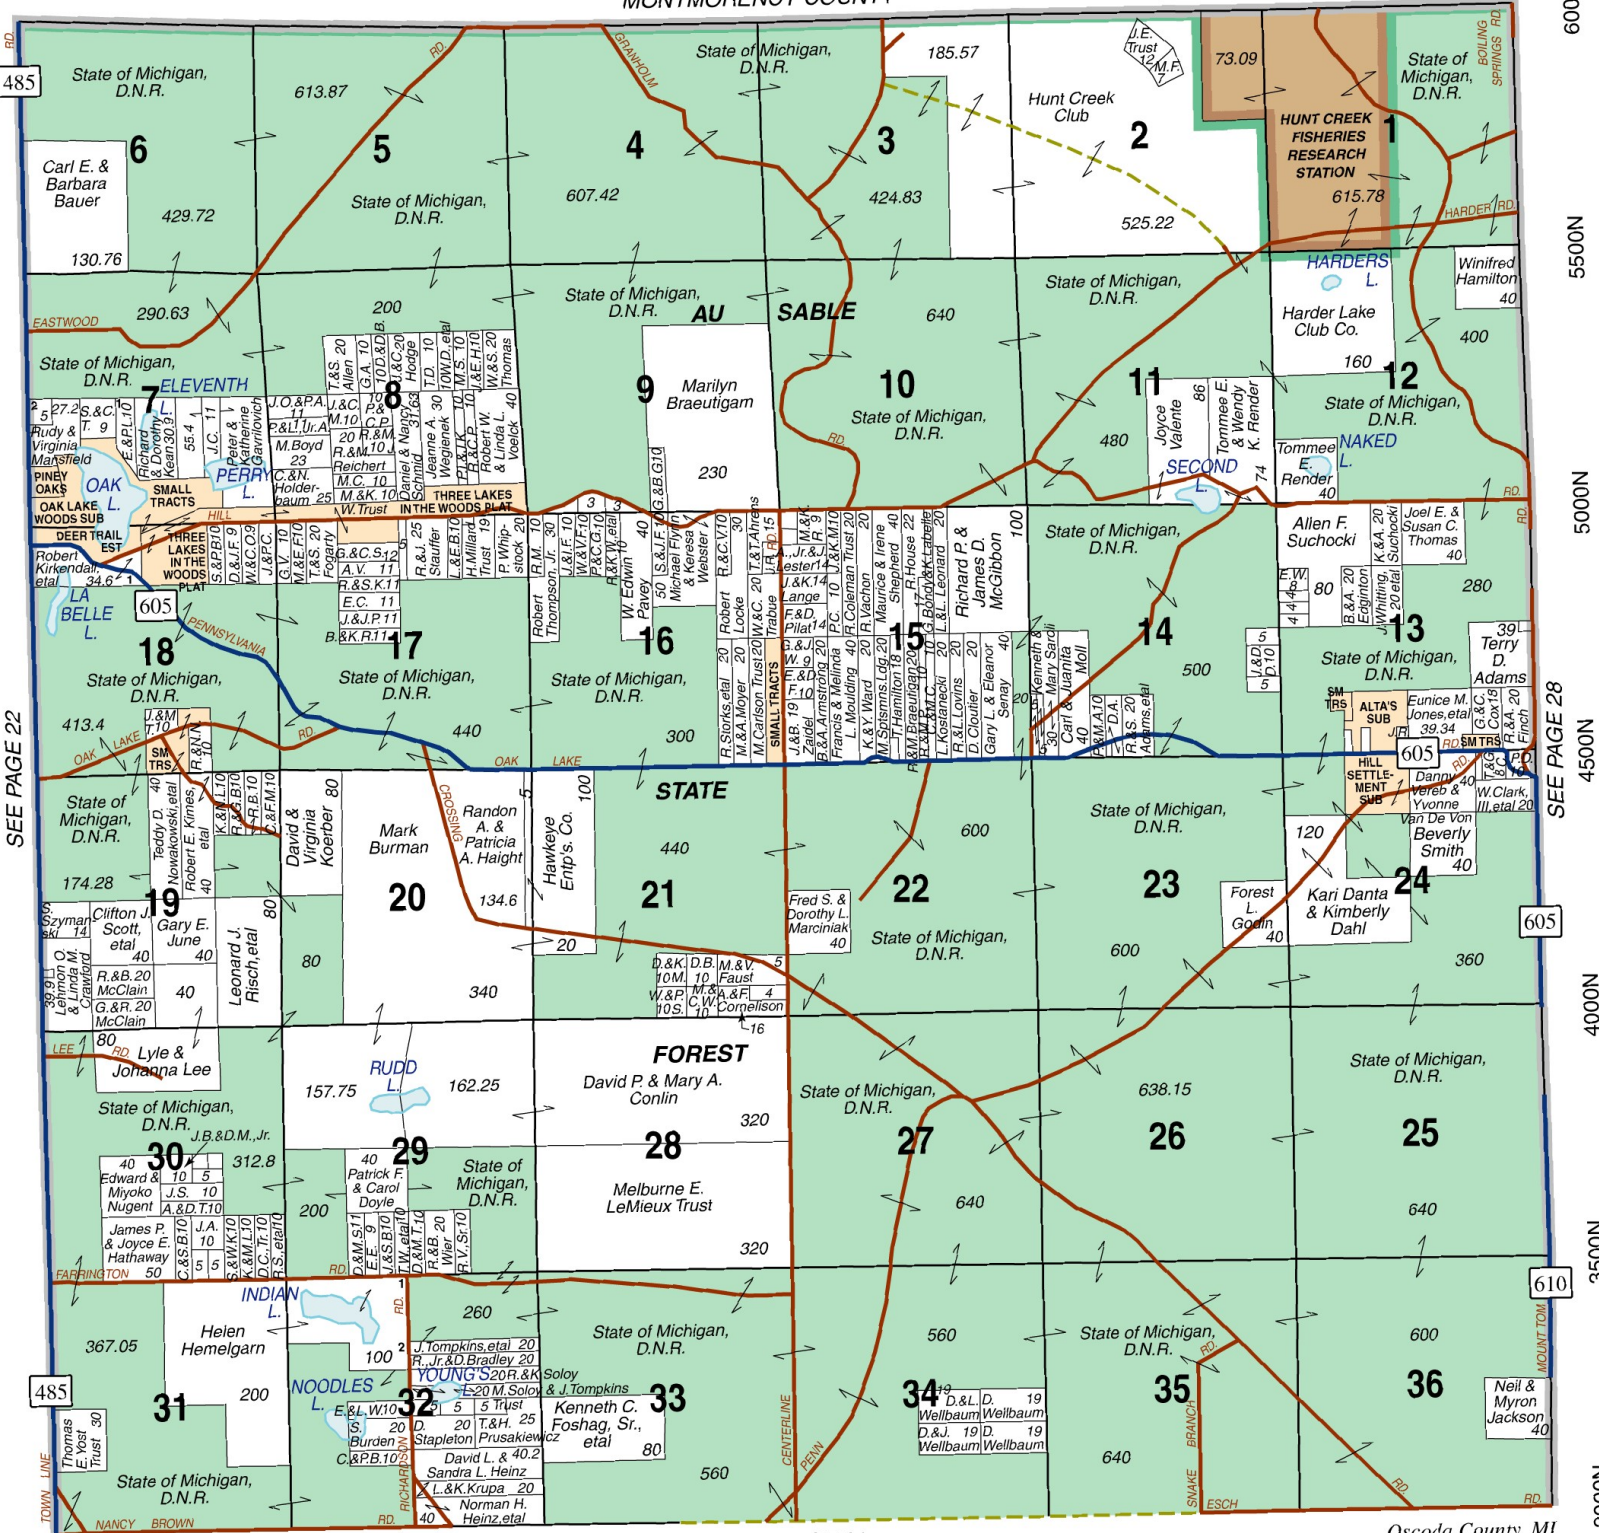

NORTH PART **ELMER**

**T.28N.-R.2E.**

MONTMORENCY COUNTY

SEE PAGE 22

SEE PAGE 28

SEE PAGE 21

Oscoda County, MI