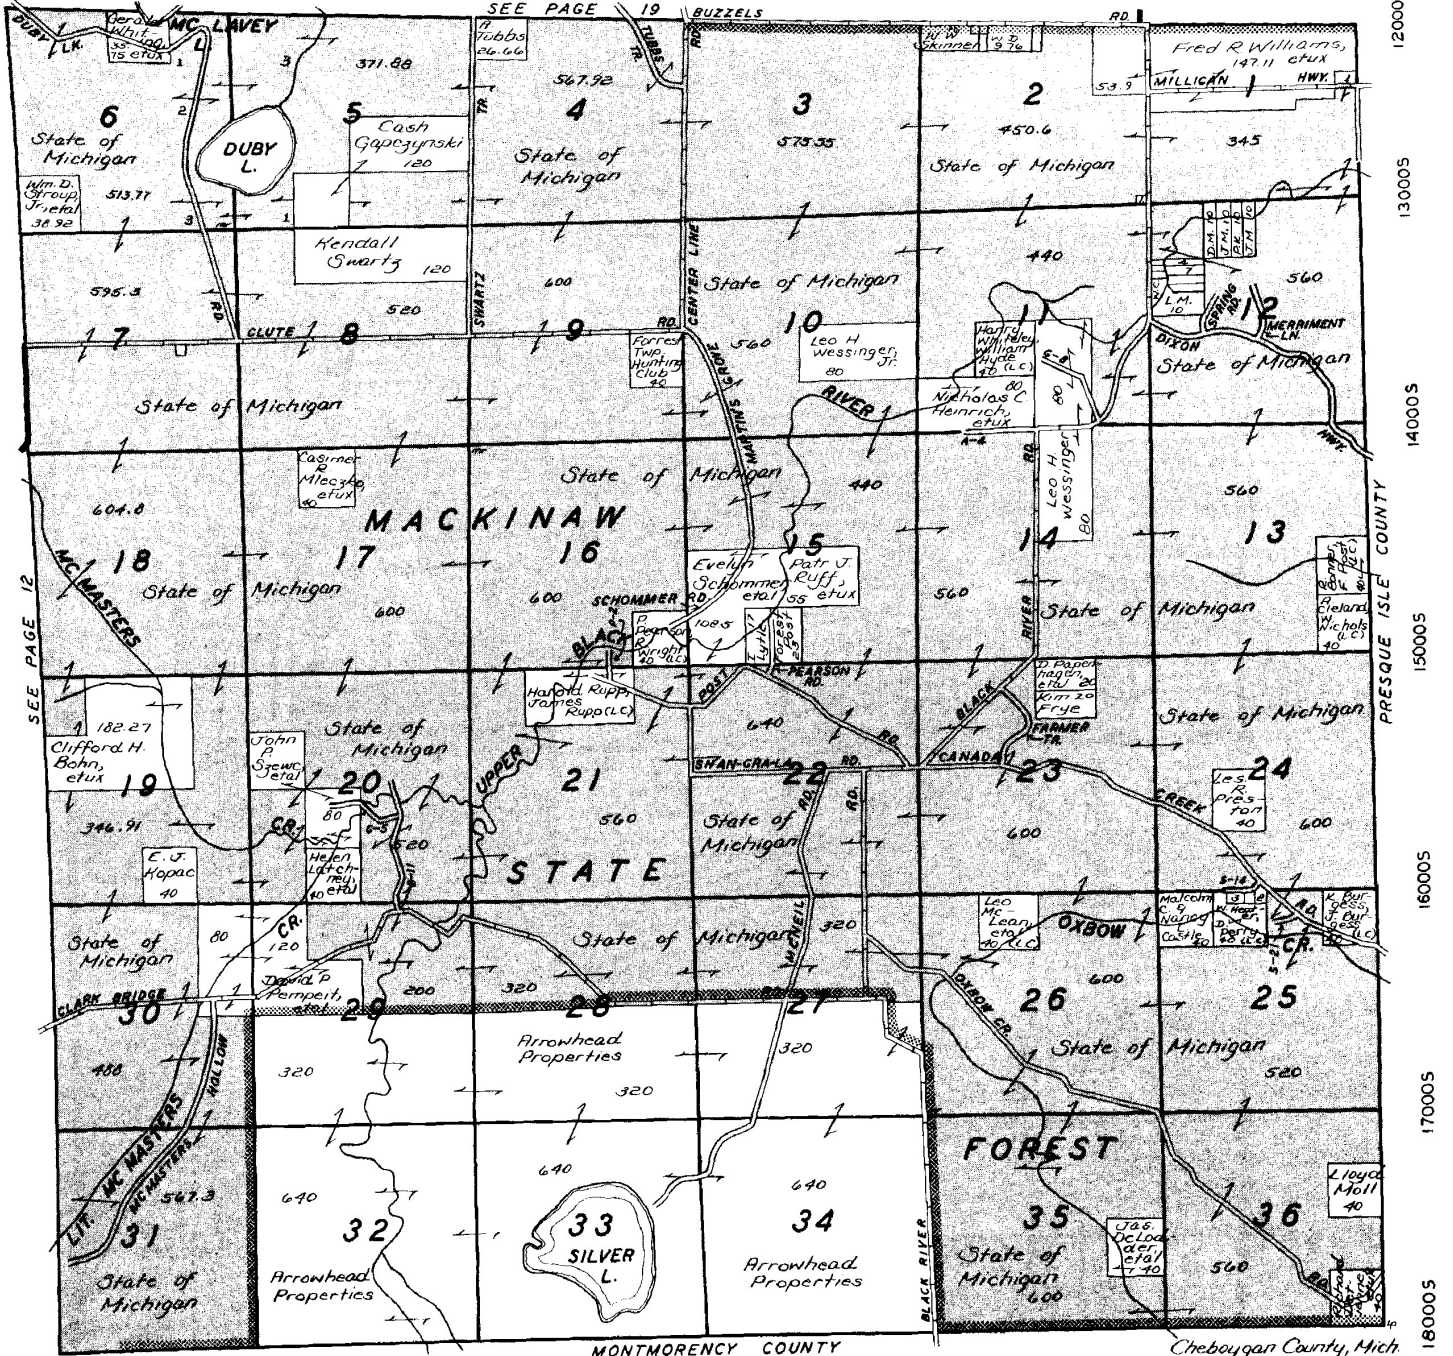

# SOUTH PART FOREST

## T.33N.-R.1E.

©1989 Rockford Map Pubs., Inc.

6000E 7000E 8000E 9000E 10000E 11000E 12000E

12000S  
13000S  
14000S  
15000S  
16000S  
17000S  
18000S

MONTMORENCY COUNTY

Cheboygan County, Mich.