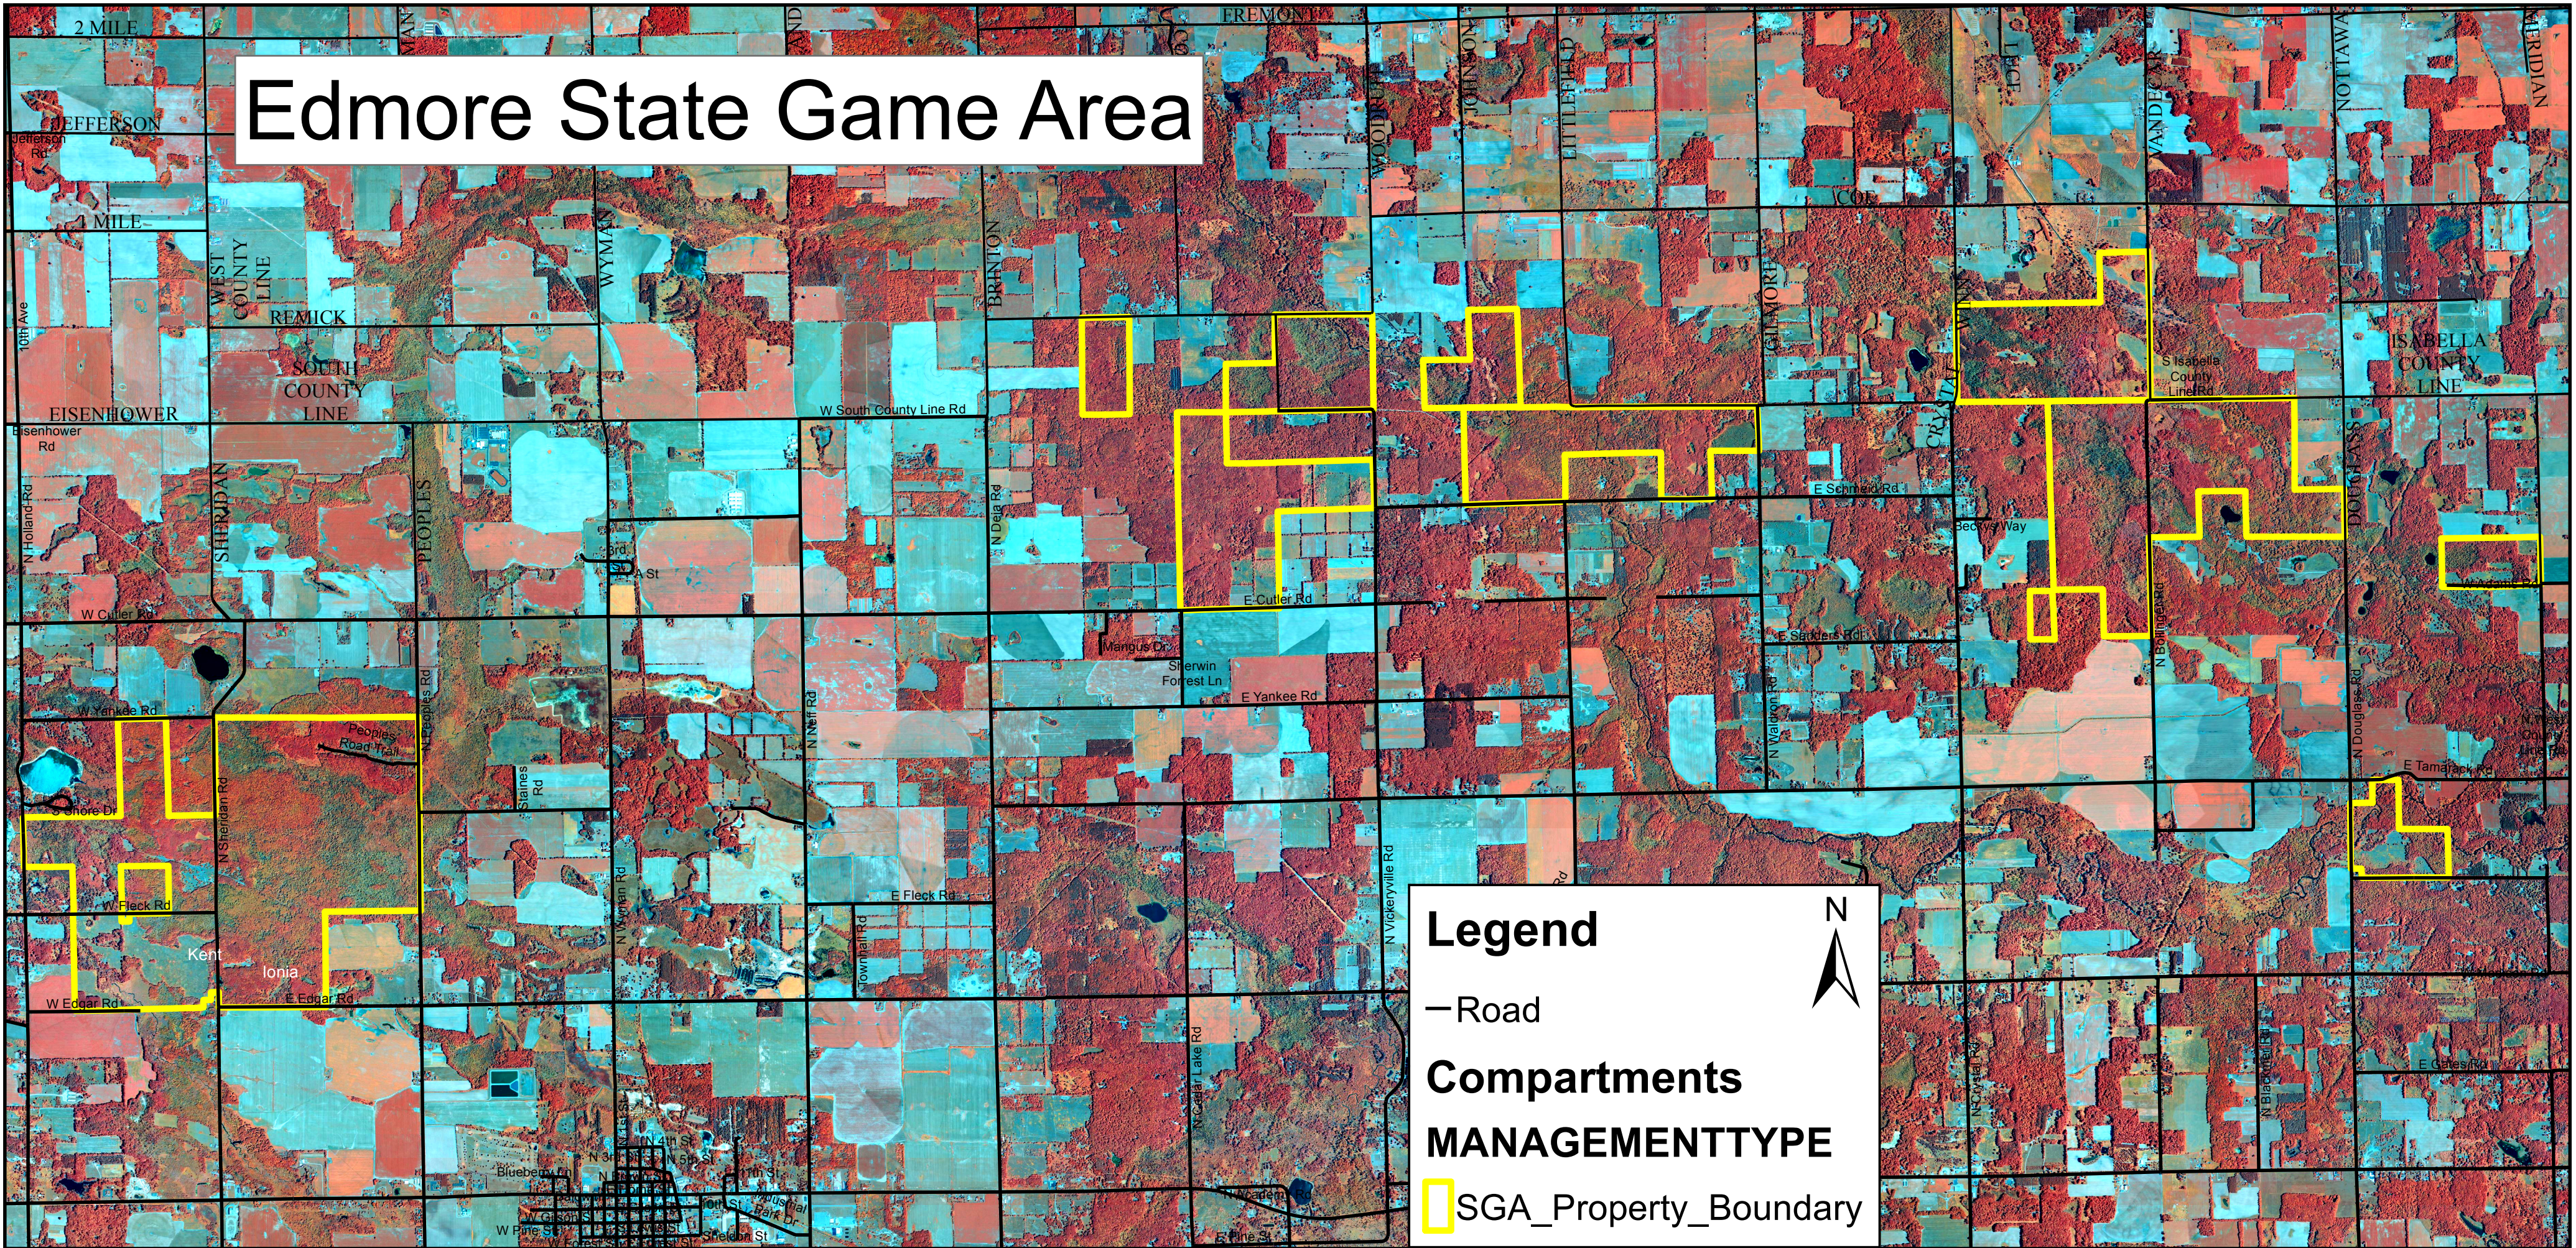

Edmore State Game Area

Legend

- Road
- Compartments**
- MANAGEMENTTYPE**
- SGA_Property_Boundary