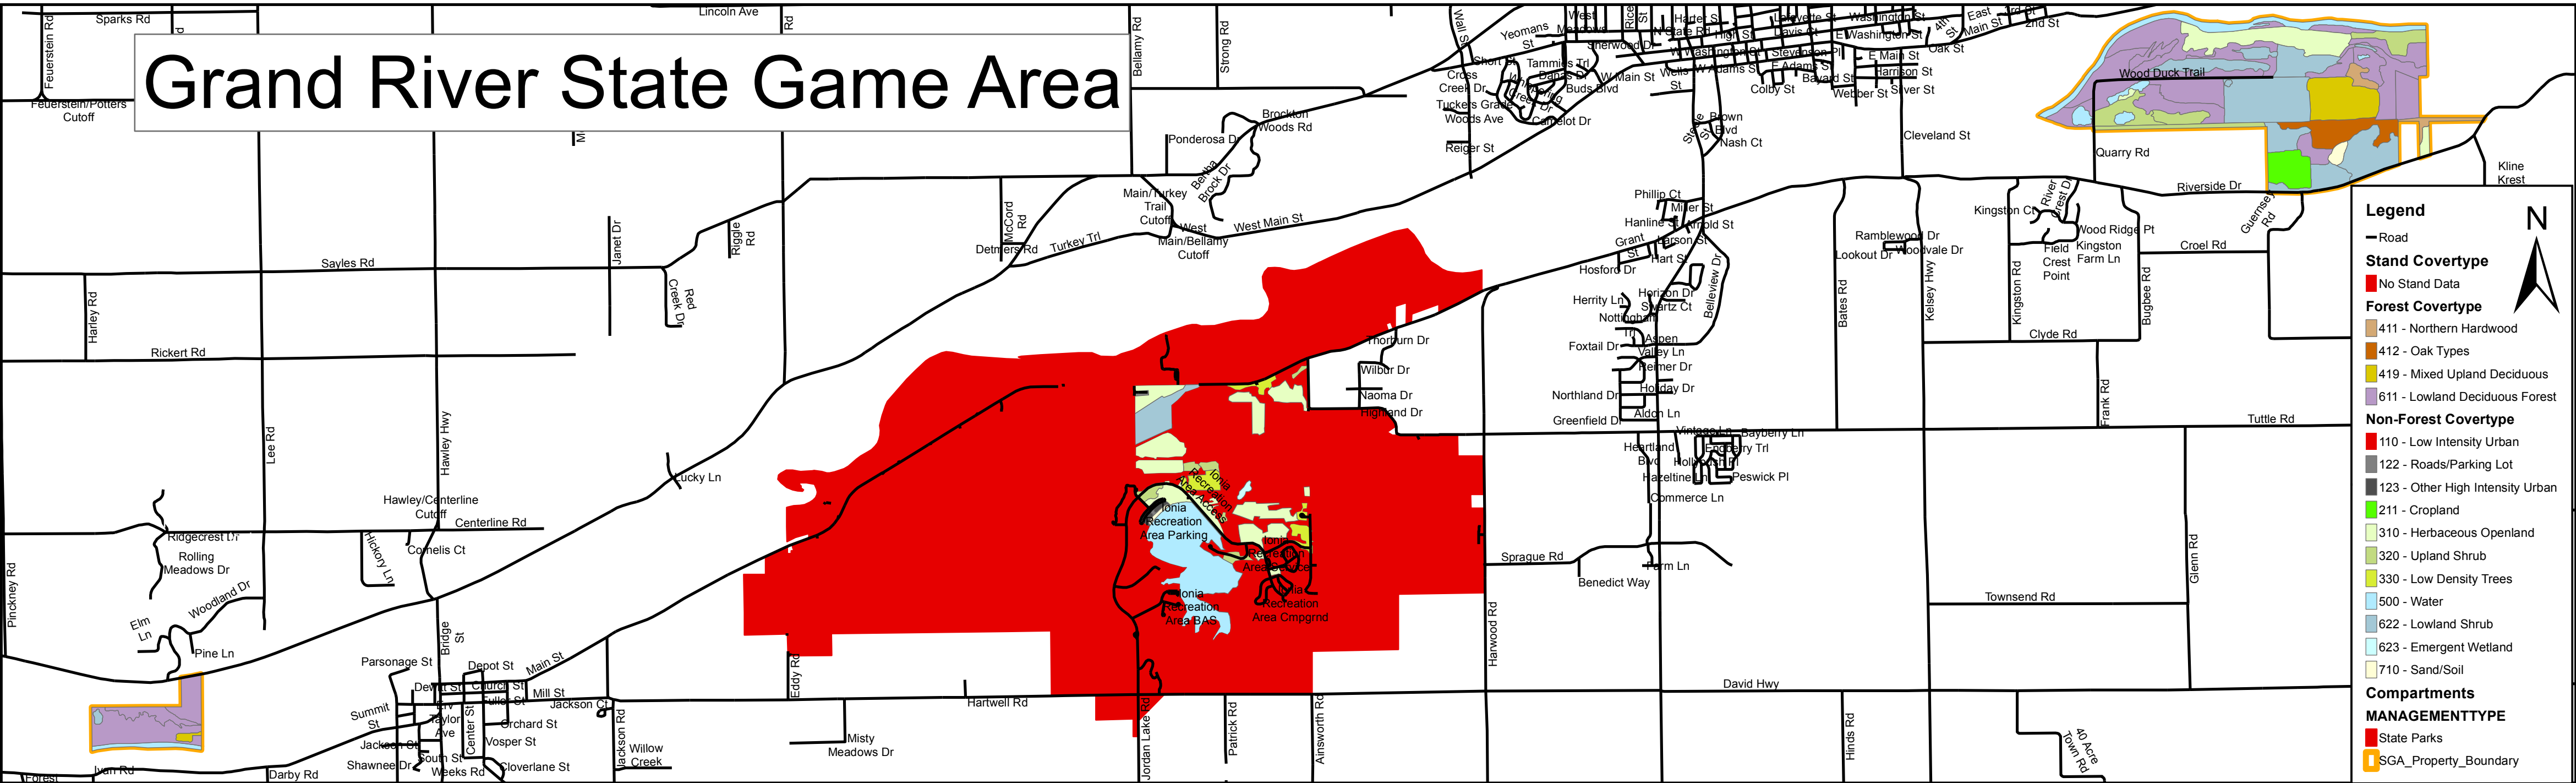

Grand River State Game Area

Legend

- Road
- Stand Covertype**
- No Stand Data
- Forest Covertype**
- 411 - Northern Hardwood
- 412 - Oak Types
- 419 - Mixed Upland Deciduous
- 611 - Lowland Deciduous Forest
- Non-Forest Covertype**
- 110 - Low Intensity Urban
- 122 - Roads/Parking Lot
- 123 - Other High Intensity Urban
- 211 - Cropland
- 310 - Herbaceous Openland
- 320 - Upland Shrub
- 330 - Low Density Trees
- 500 - Water
- 622 - Lowland Shrub
- 623 - Emergent Wetland
- 710 - Sand/Soil
- Compartments**
- MANAGEMENTTYPE
- State Parks
- SGA_Property_Boundary