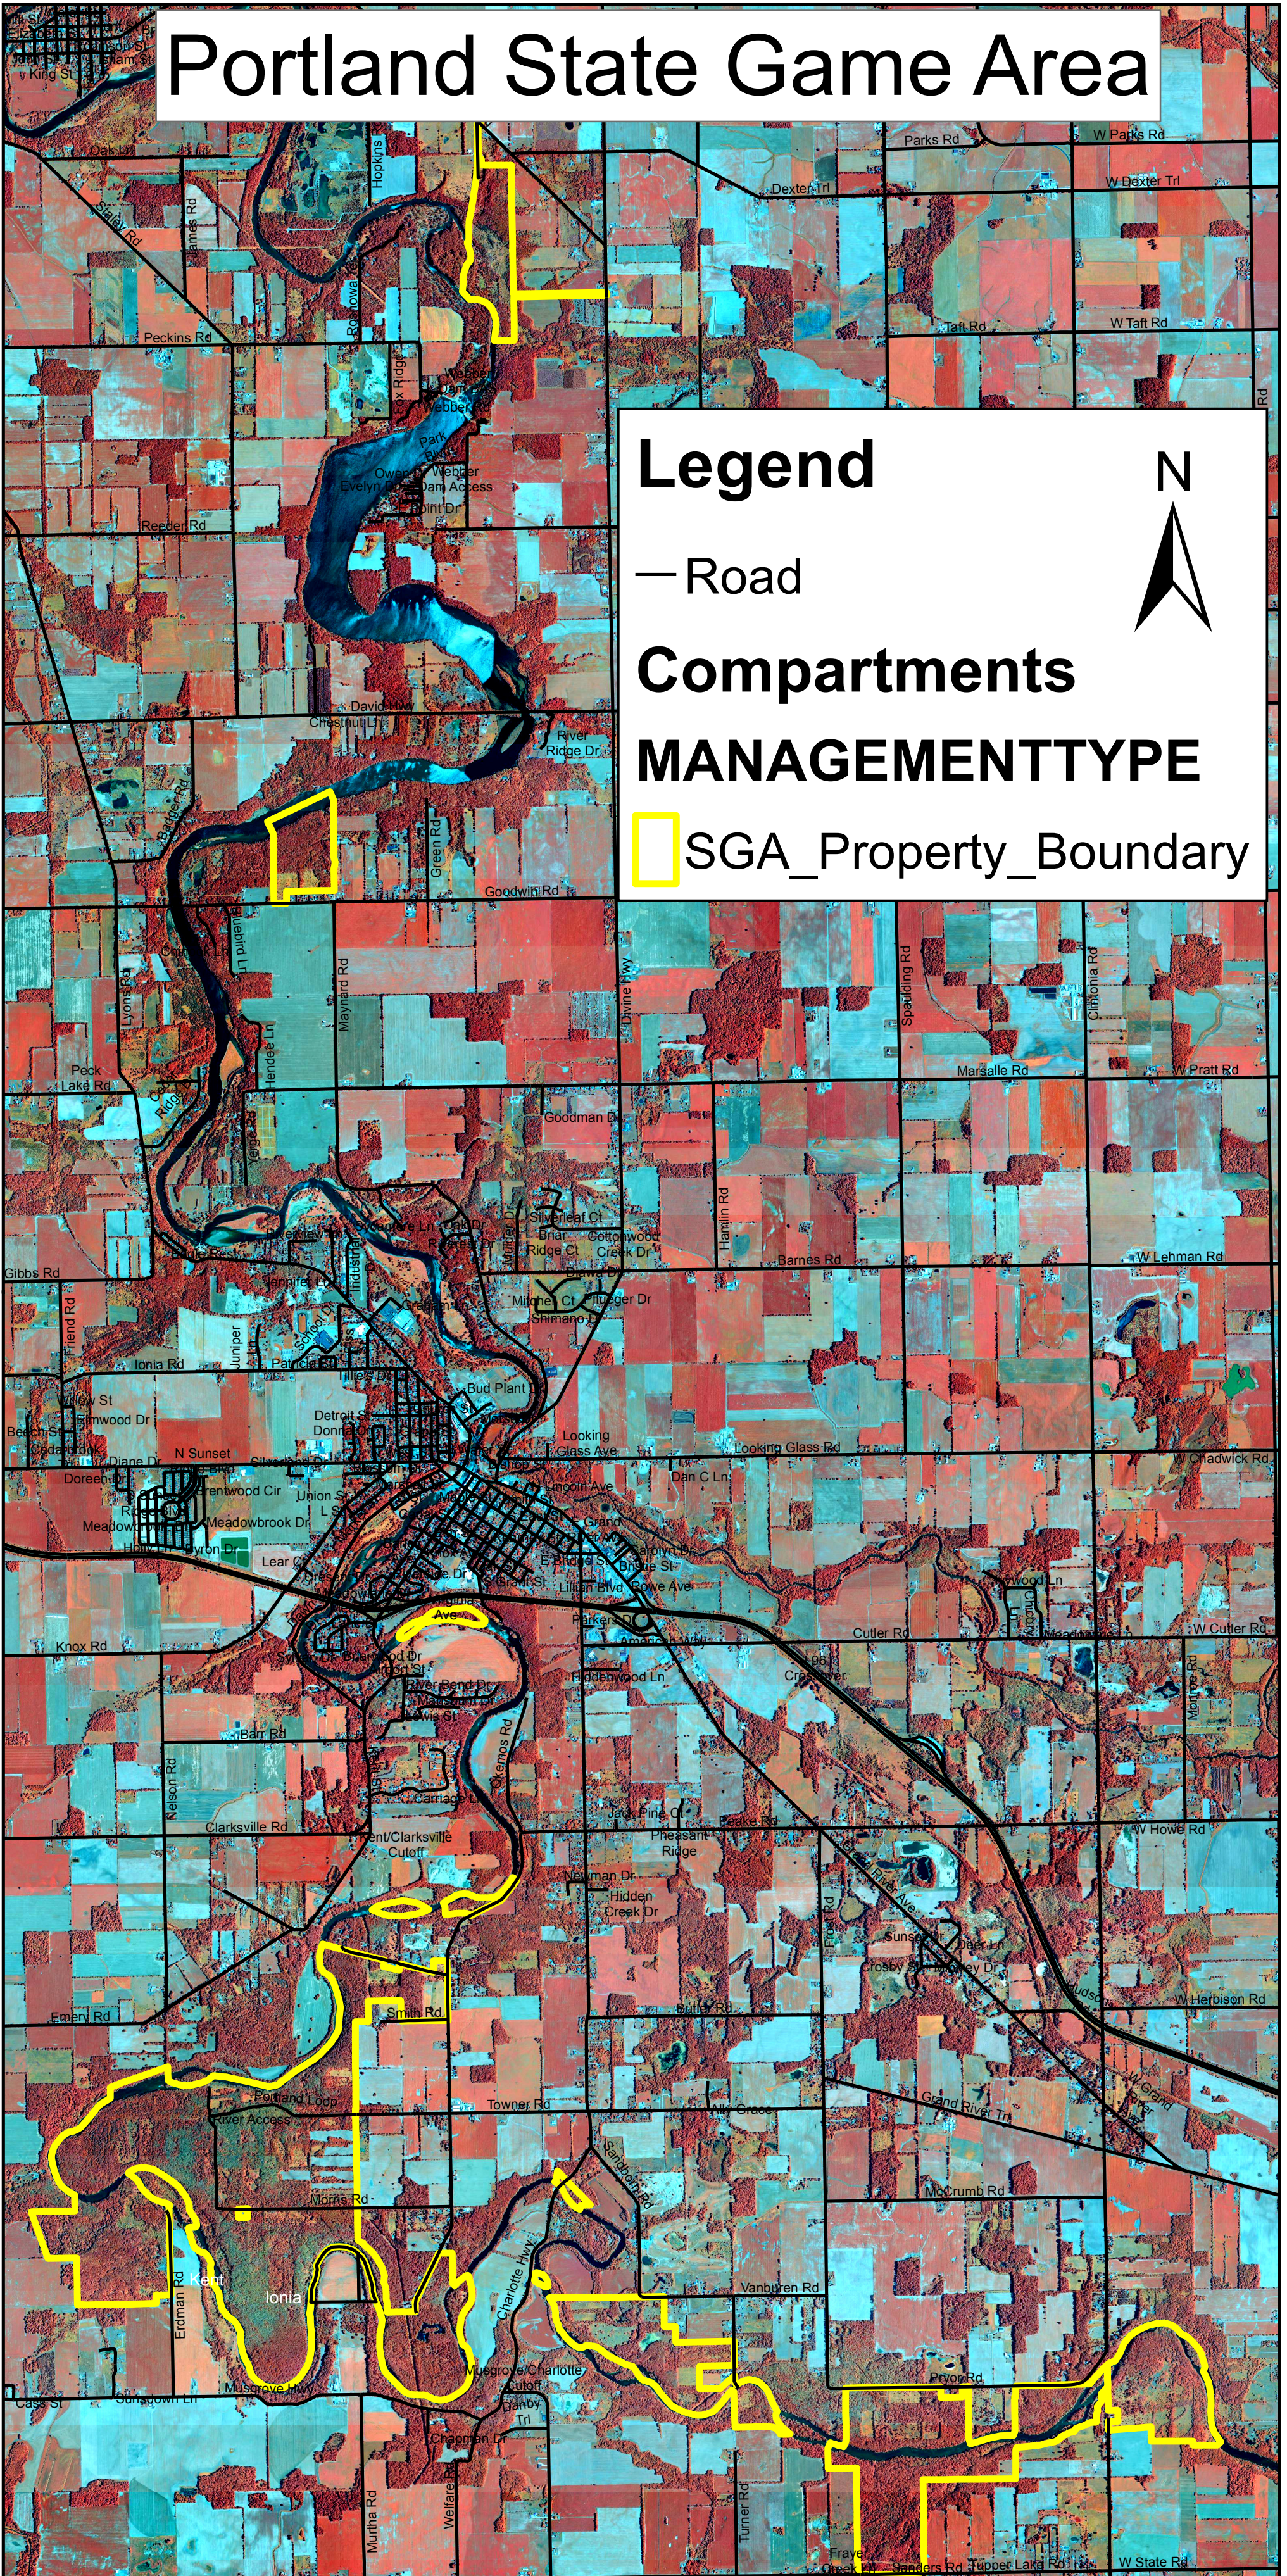

# Portland State Game Area

## Legend

— Road

Compartments

MANAGEMENTTYPE

SGA\_Property\_Boundary

0 0.75 1.5 3 4.5 6 Miles