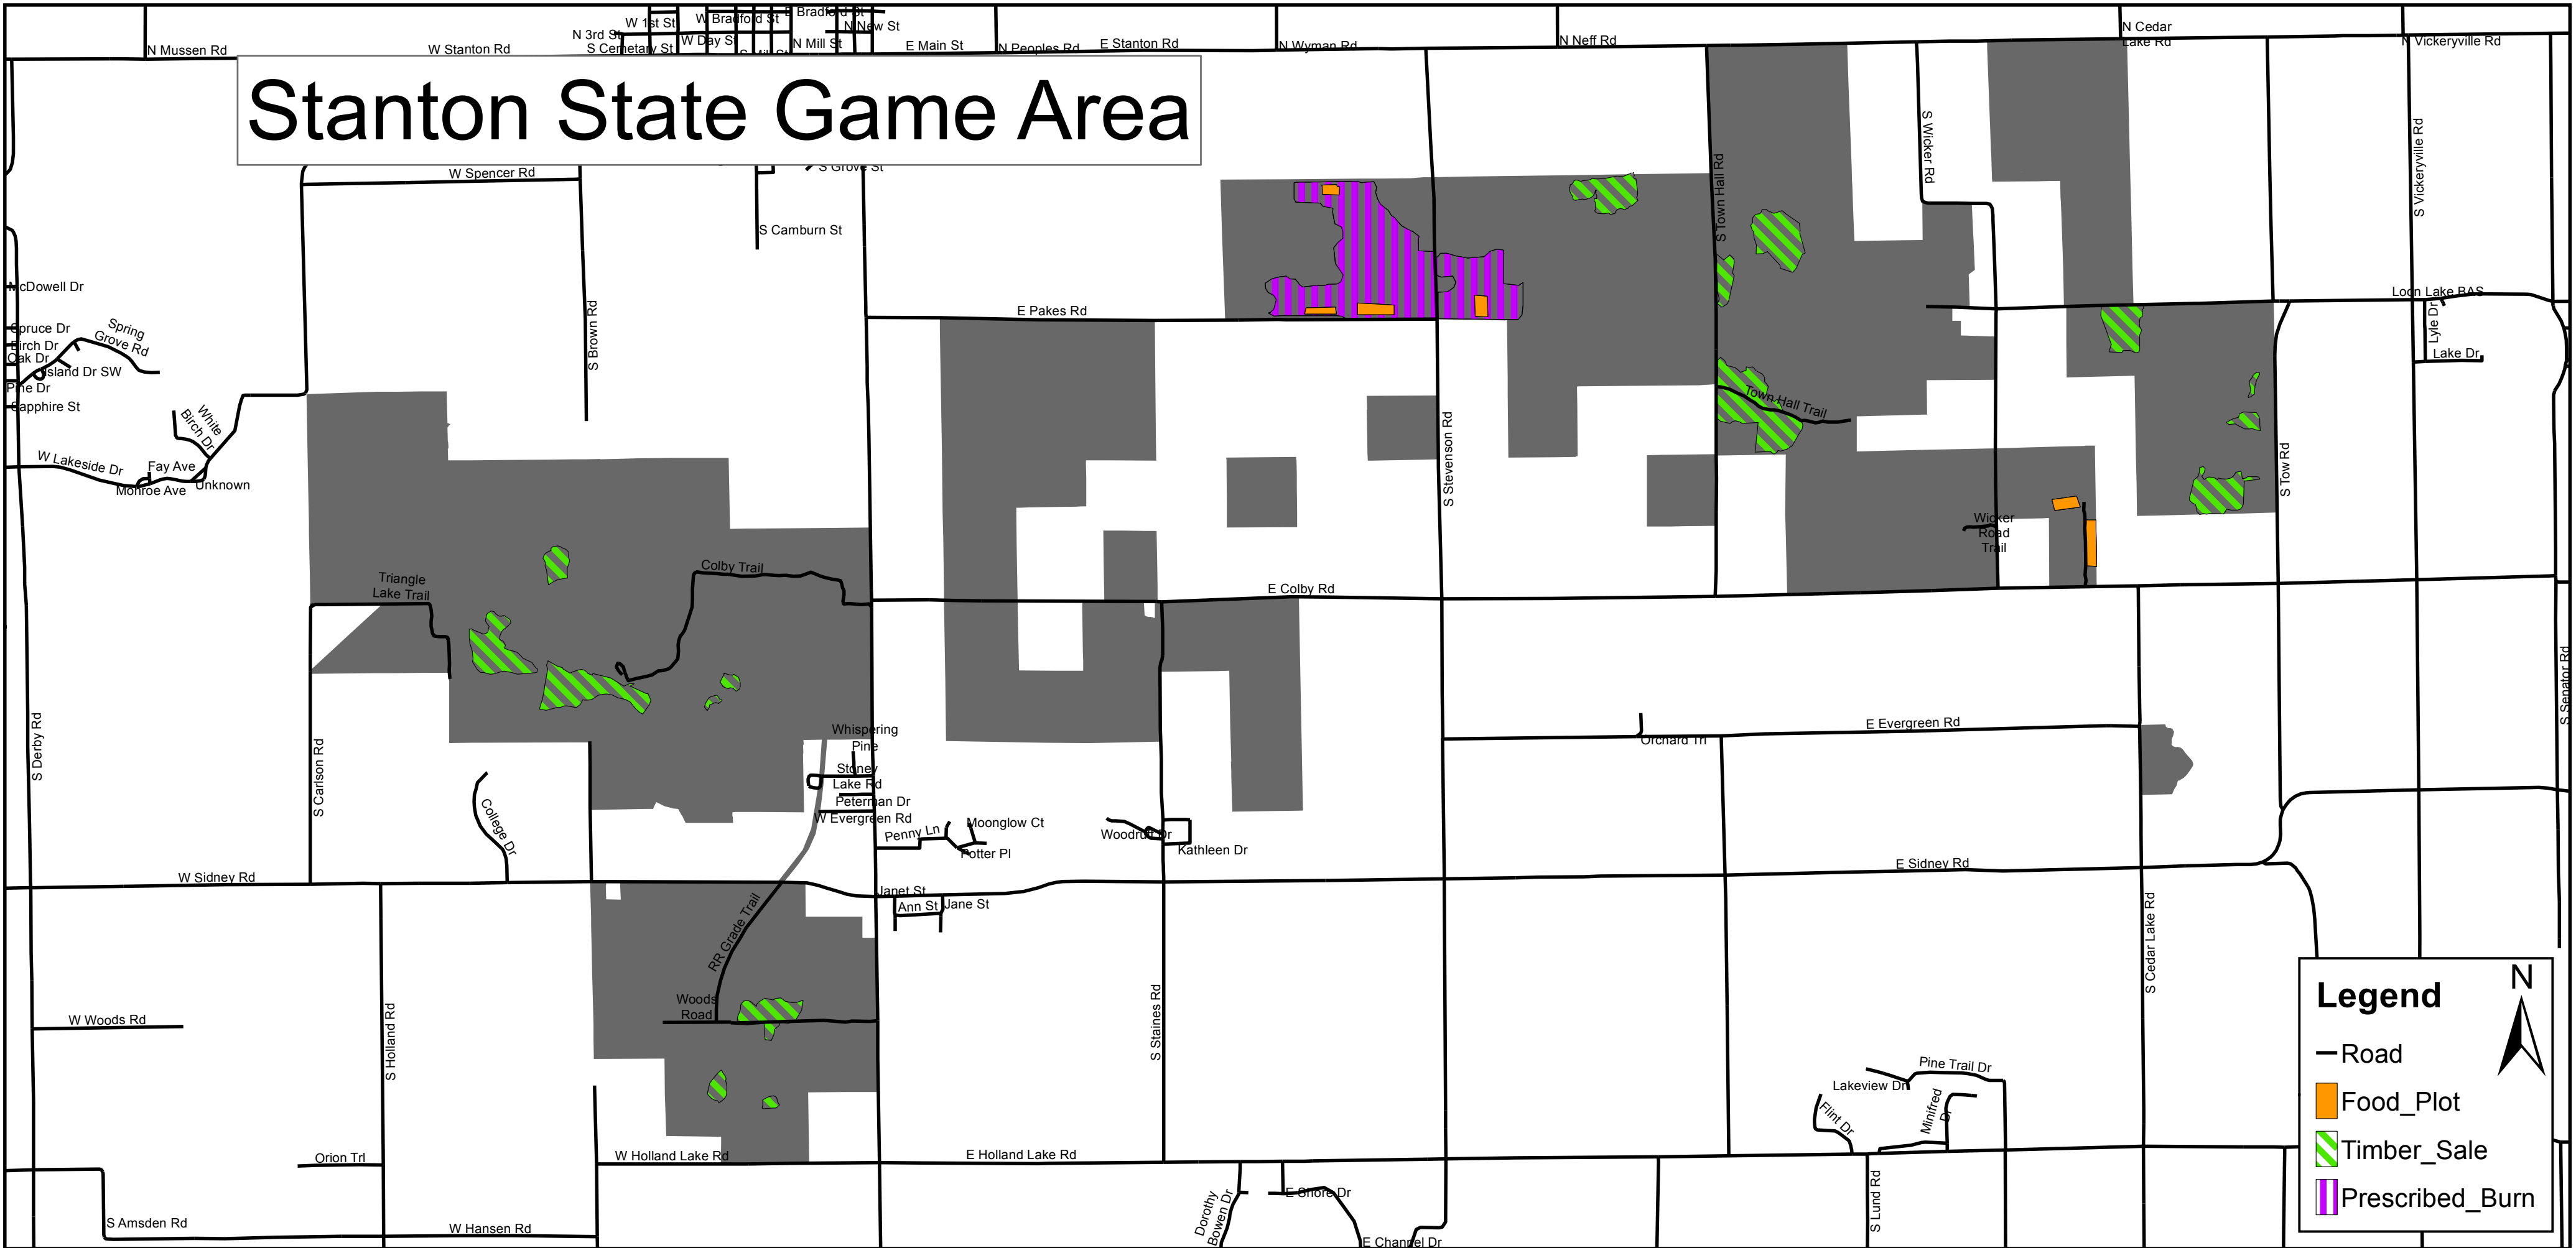

Stanton State Game Area

Legend

- Road
- Food_Plot
- Timber_Sale
- Prescribed_Burn

N