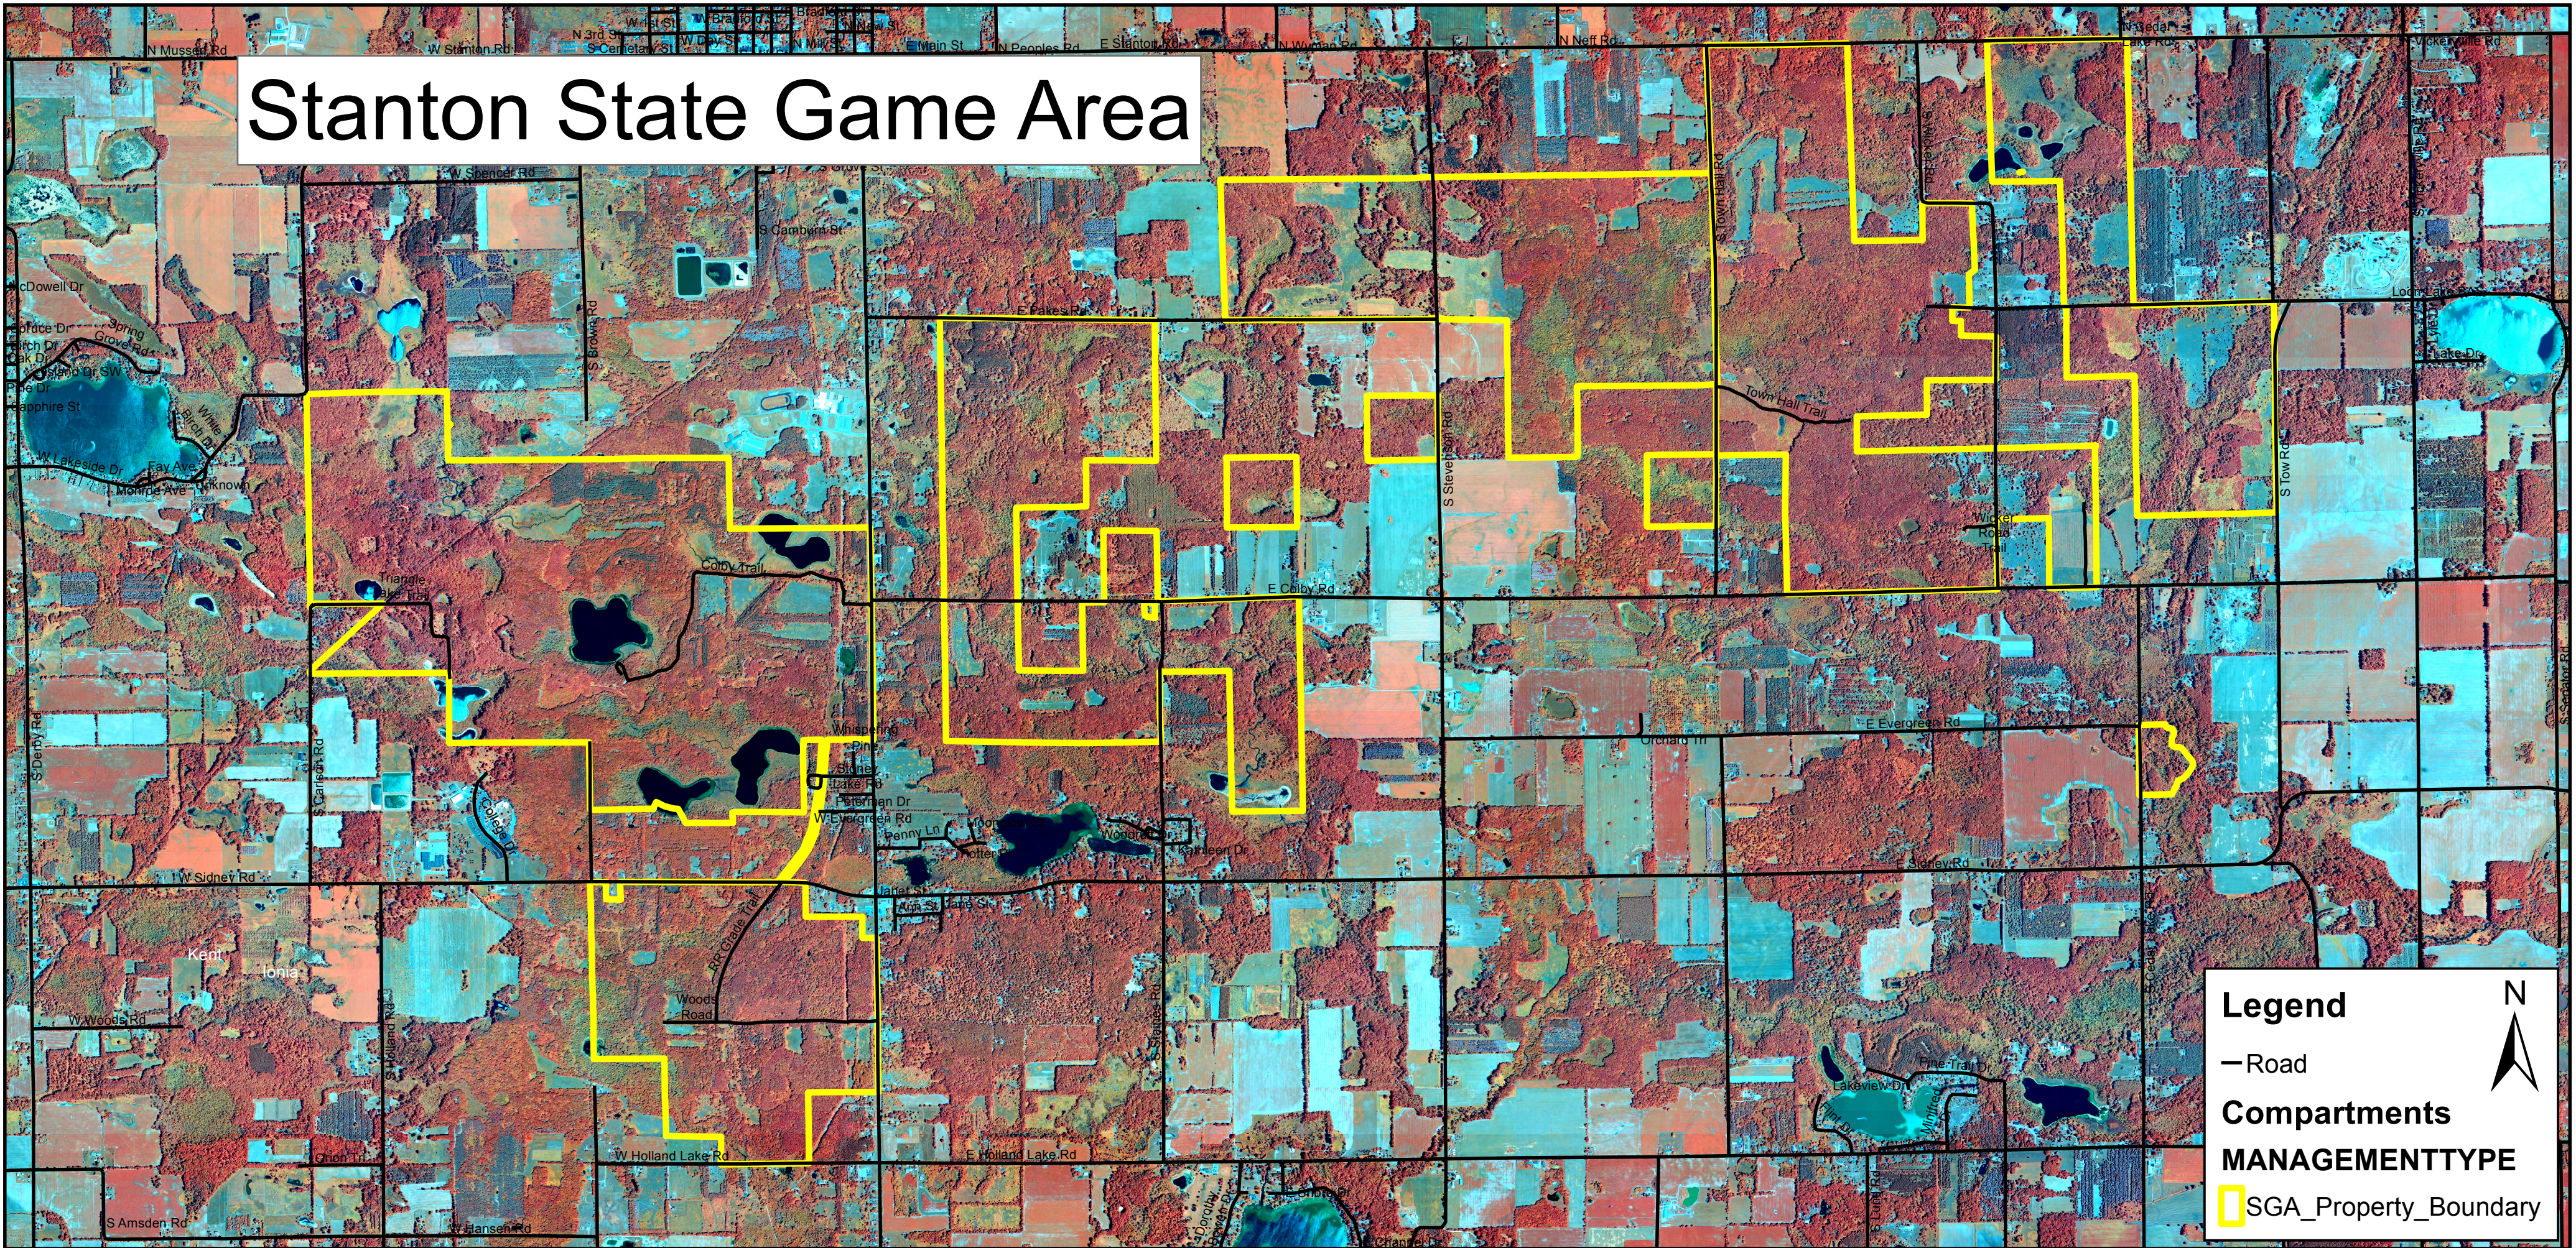

Stanton State Game Area

Legend

— Road

Compartments

MANAGEMENTTYPE

SGA_Property_Boundary

N