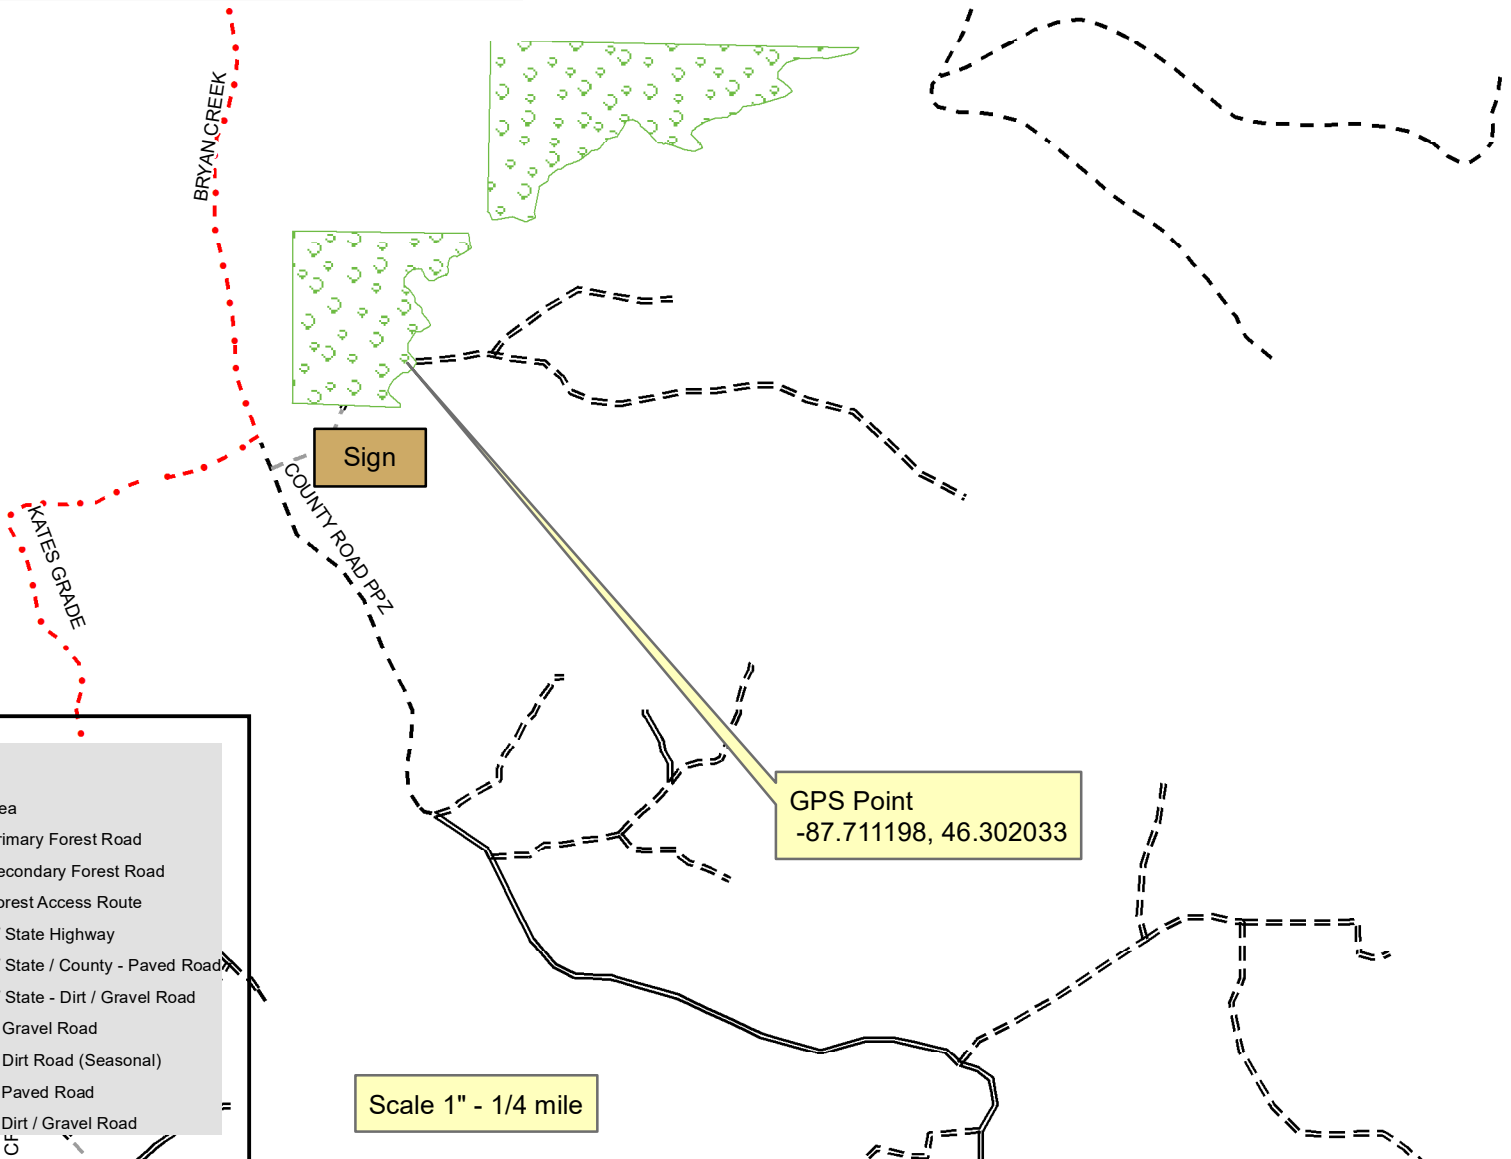

**2024 Drone Herbicide Application
Red Pine Site Prep Spray
Gwinn FMU
Marquette County - Tilden Township
T45N R27W Section(s) 17**

32267002-Spray = 52.7 Acres

Legend

- Spray Area
- DNR - Primary Forest Road
- DNR - Secondary Forest Road
- DNR - Forest Access Route
- Federal / State Highway
- Federal / State / County - Paved Road
- Federal / State - Dirt / Gravel Road
- County - Gravel Road
- County - Dirt Road (Seasonal)
- Private - Paved Road
- Private - Dirt / Gravel Road

Scale 1" - 1/4 mile

QR Code For PDF Maps