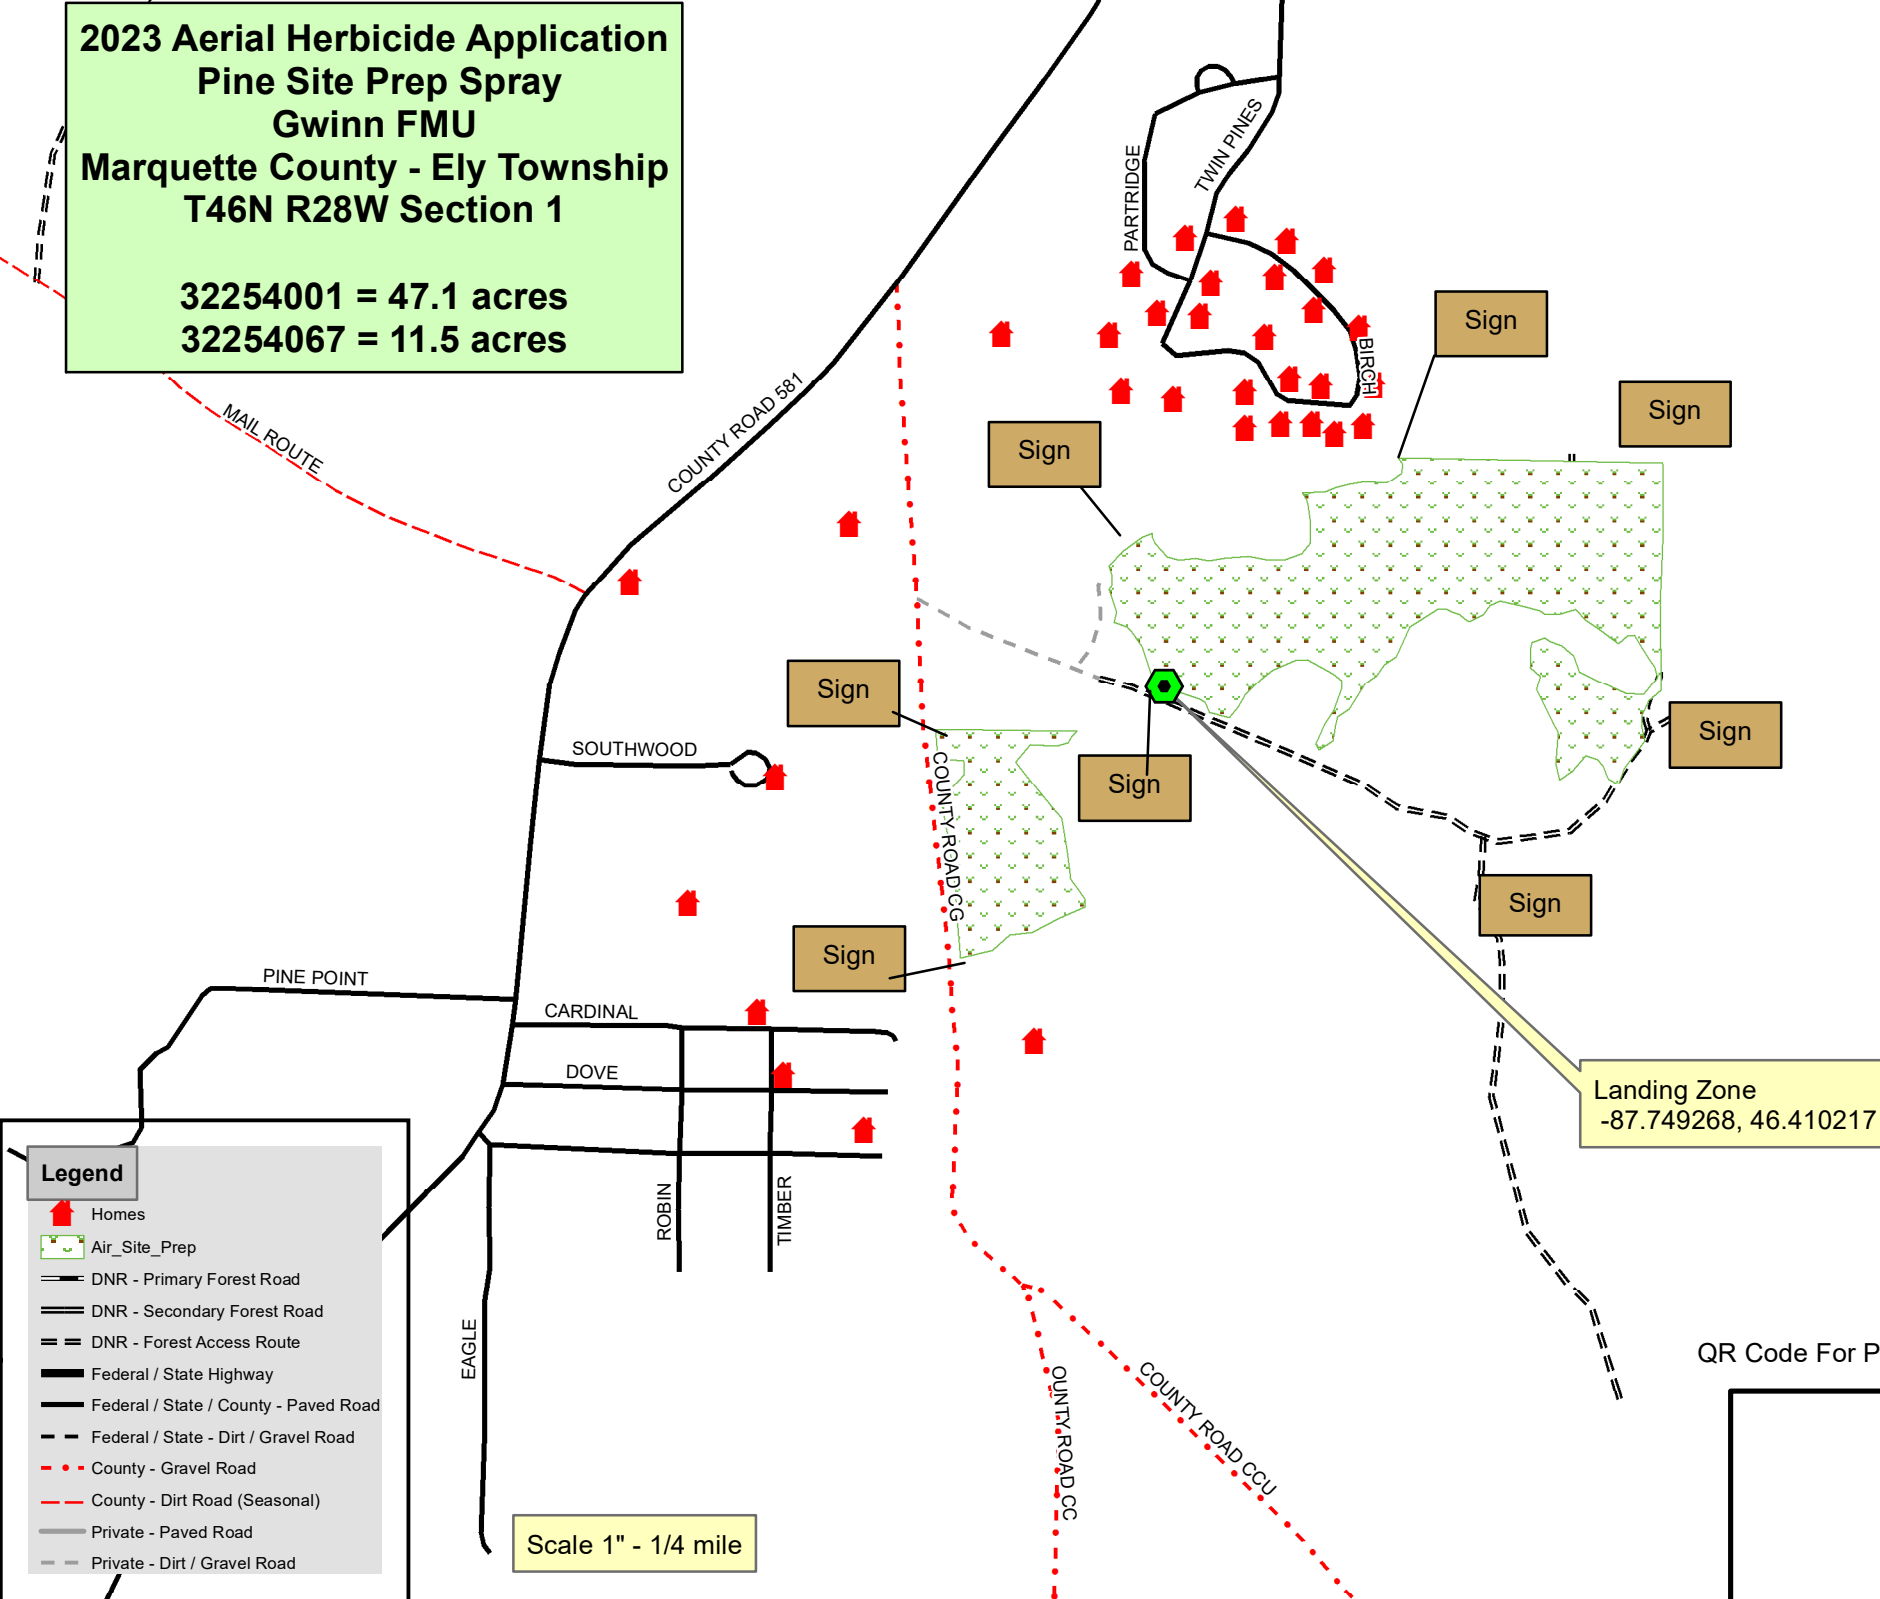

**2023 Aerial Herbicide Application  
Pine Site Prep Spray  
Gwinn FMU  
Marquette County - Ely Township  
T46N R28W Section 1**

**32254001 = 47.1 acres  
32254067 = 11.5 acres**

QR Code For PDF Maps