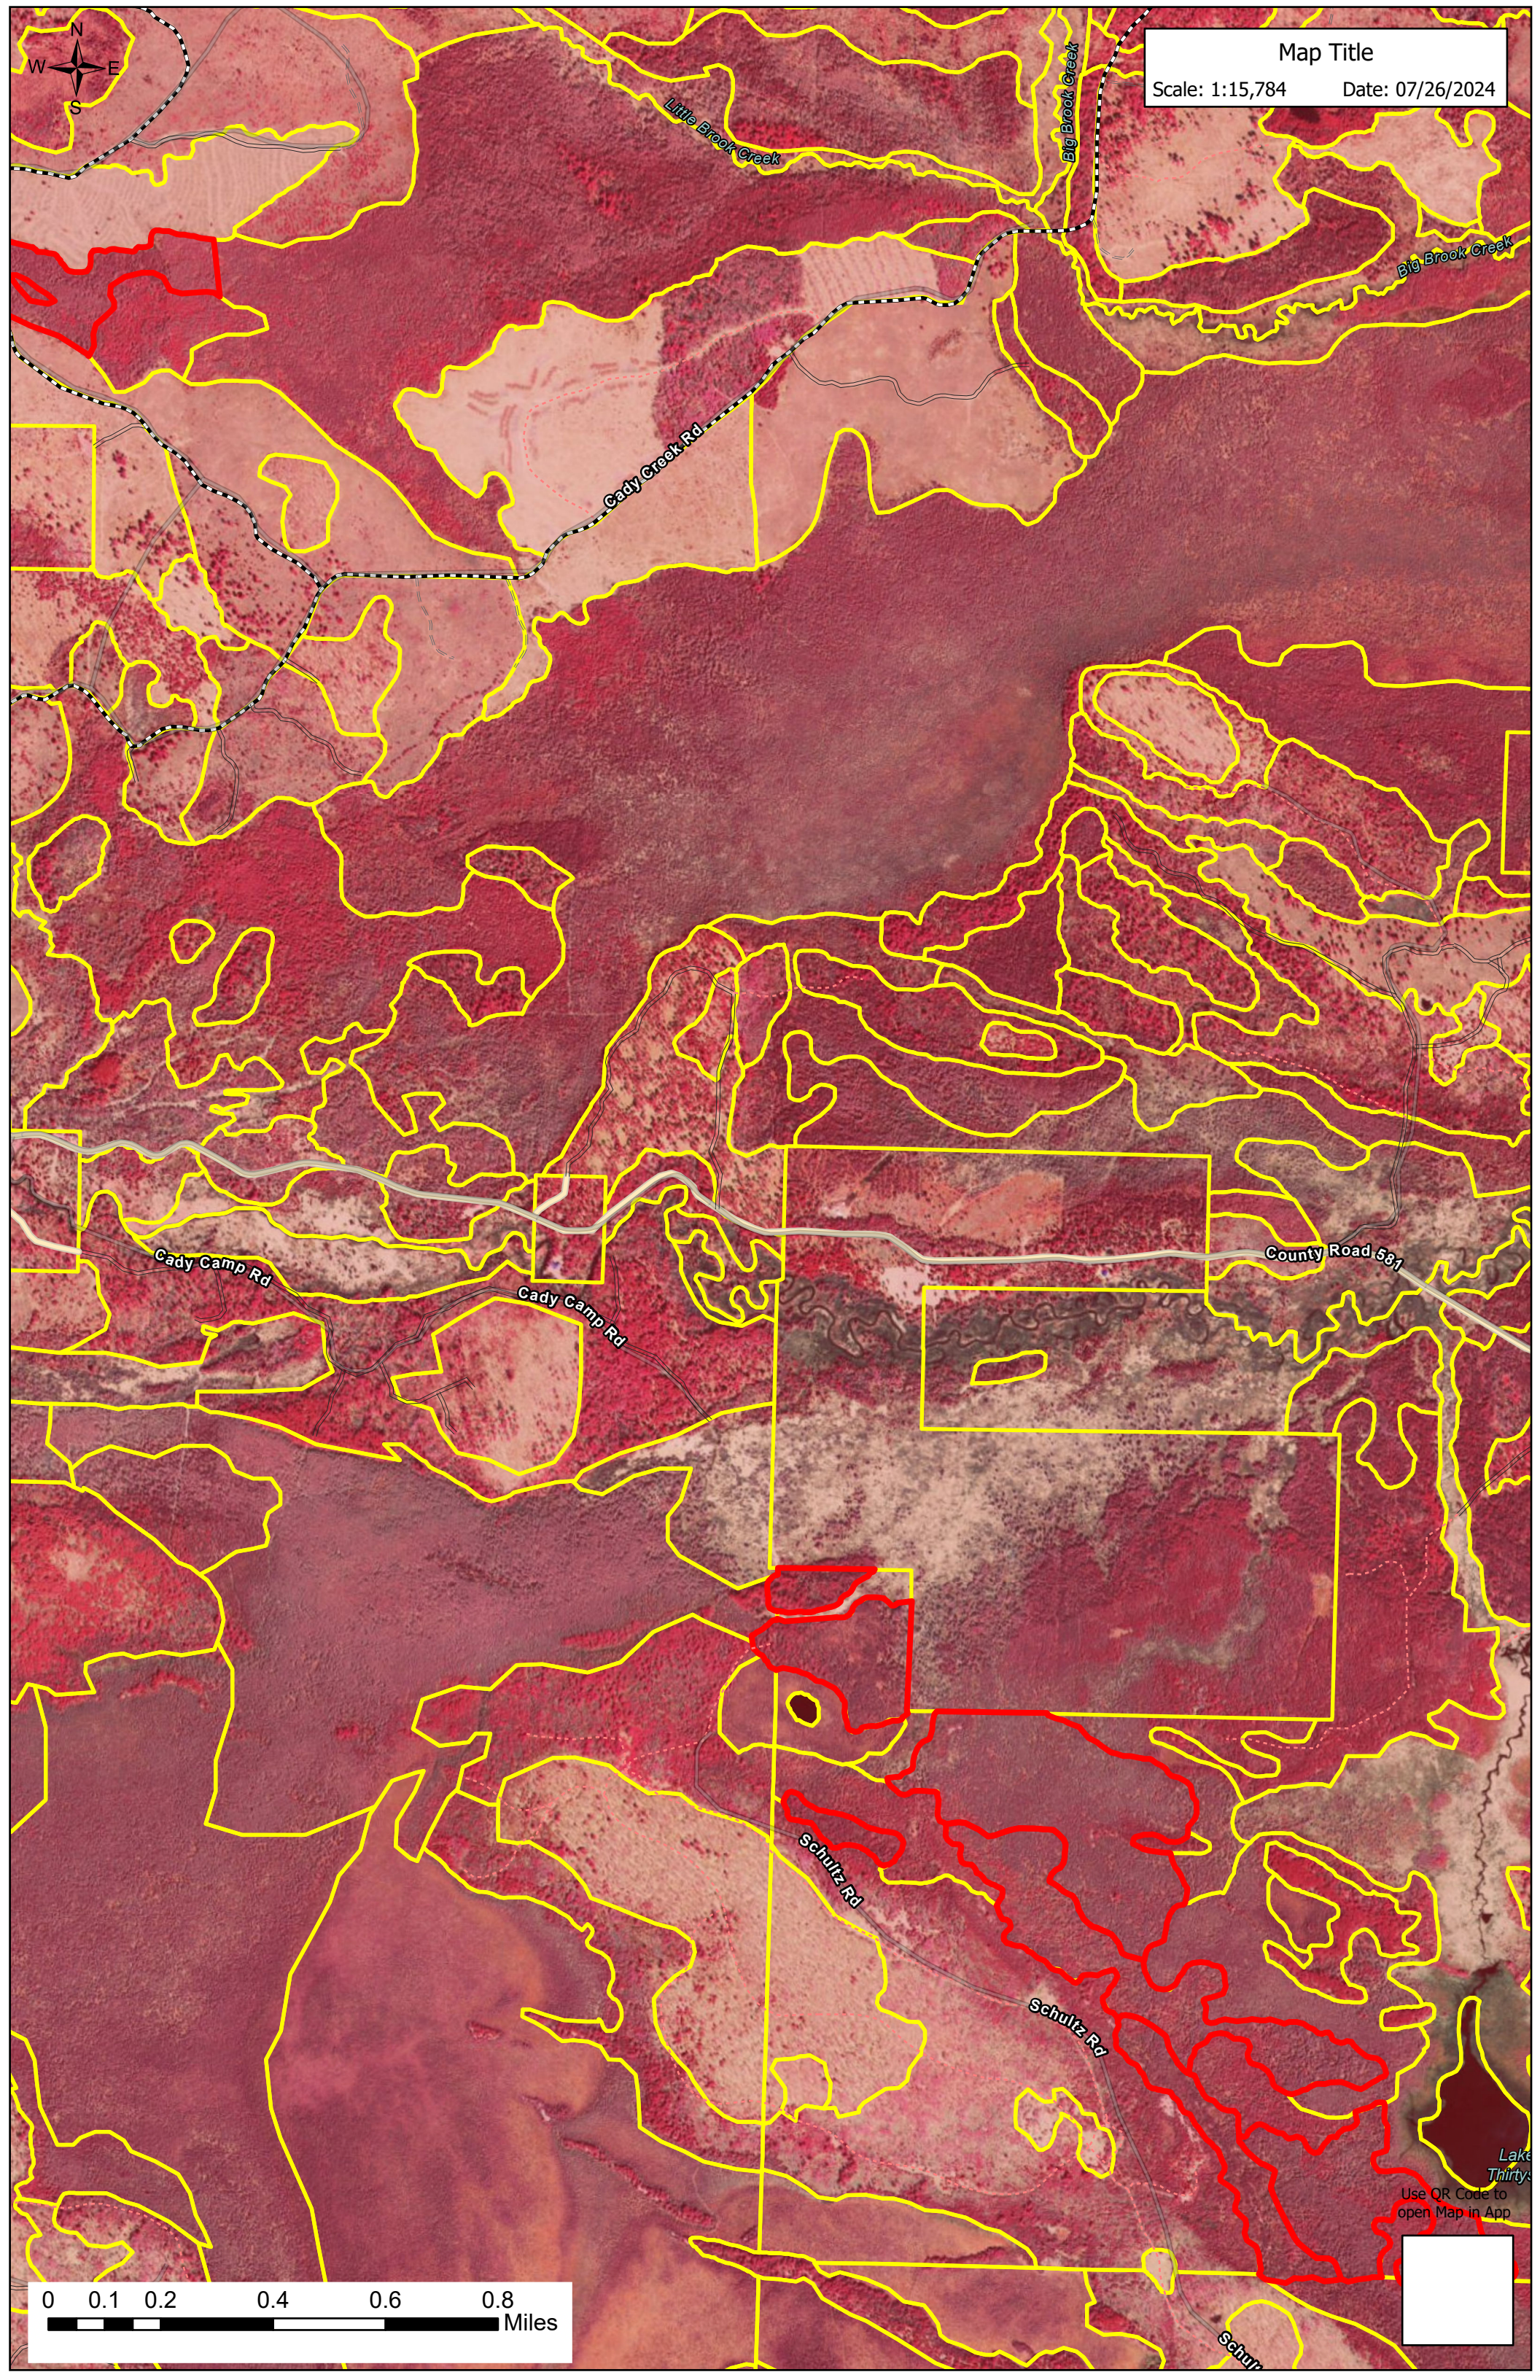

Map Title  
Scale: 1:15,784      Date: 07/26/2024

Lake Thirty  
Use QR Code to  
open Map in App