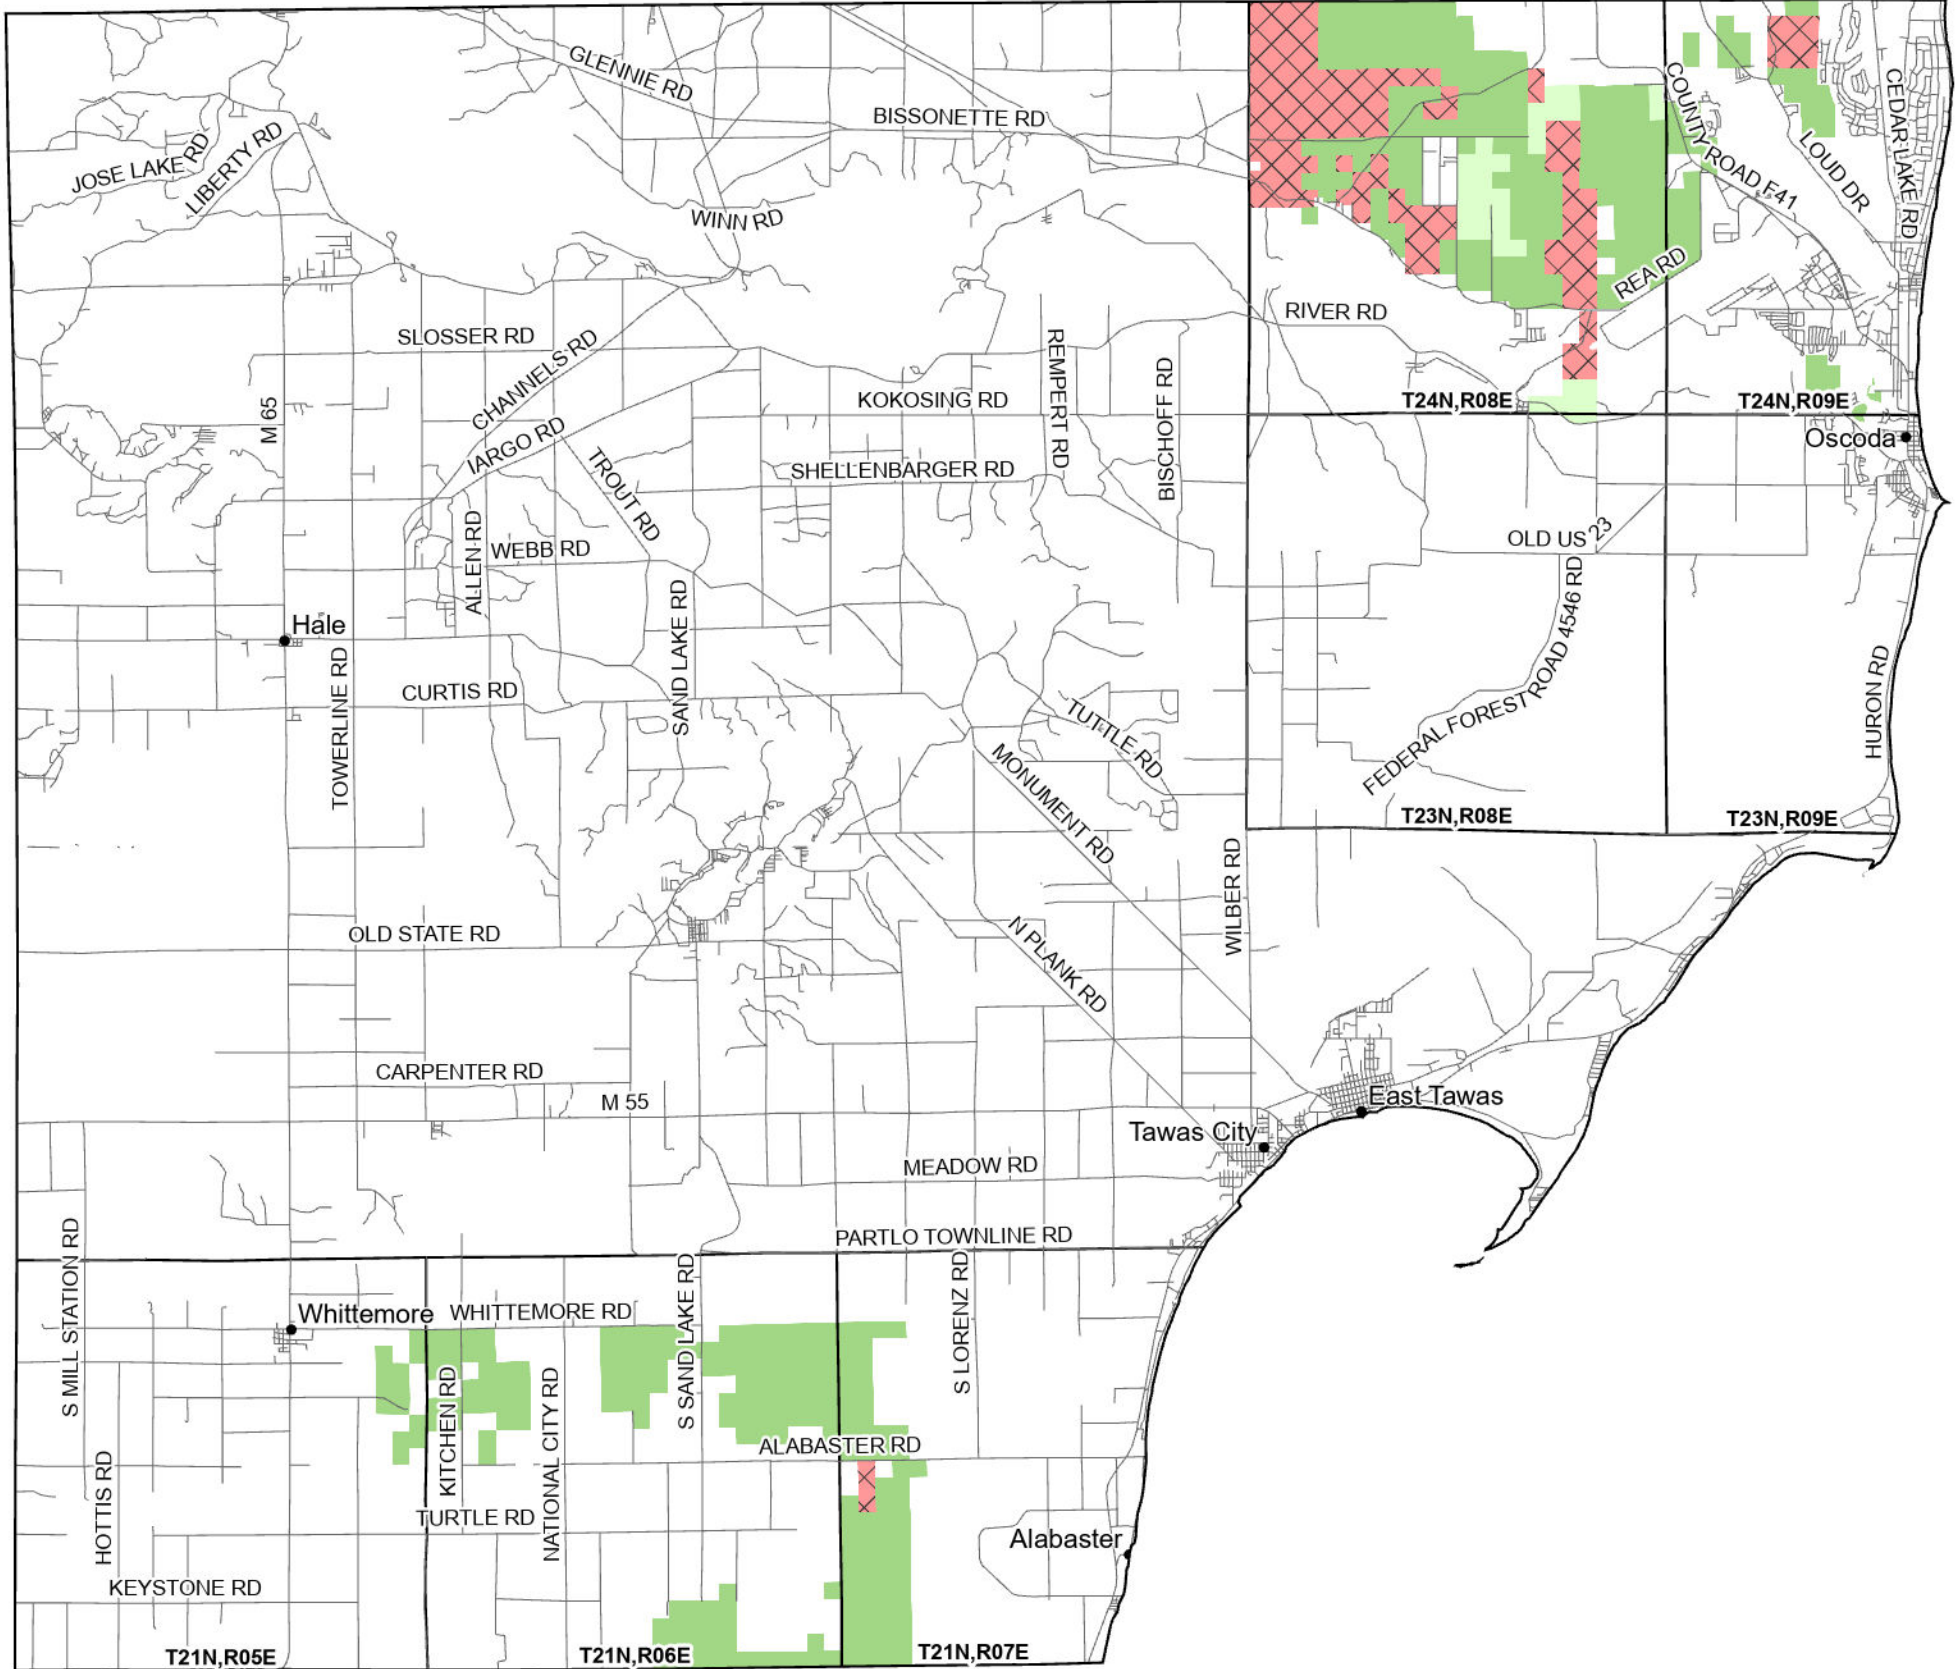

# 2026 POLITICAL TOWNSHIP LOCATION IOSCO COUNTY Effective April 1, 2026

If you need assistance with this map, email [DNR-Forestry](mailto:DNR-Forestry) or call 517-284-5900

- State Forest Land Fuelwood Permissions
- Open (Recently Closed Timber Sale)
  - Open
  - Open (Military Restrictions – Possible closure from May to September)
  - Closed

Detailed maps are available from permitting office and DNR website for blocks on map identified by town and range numbers such as T27N, R06W