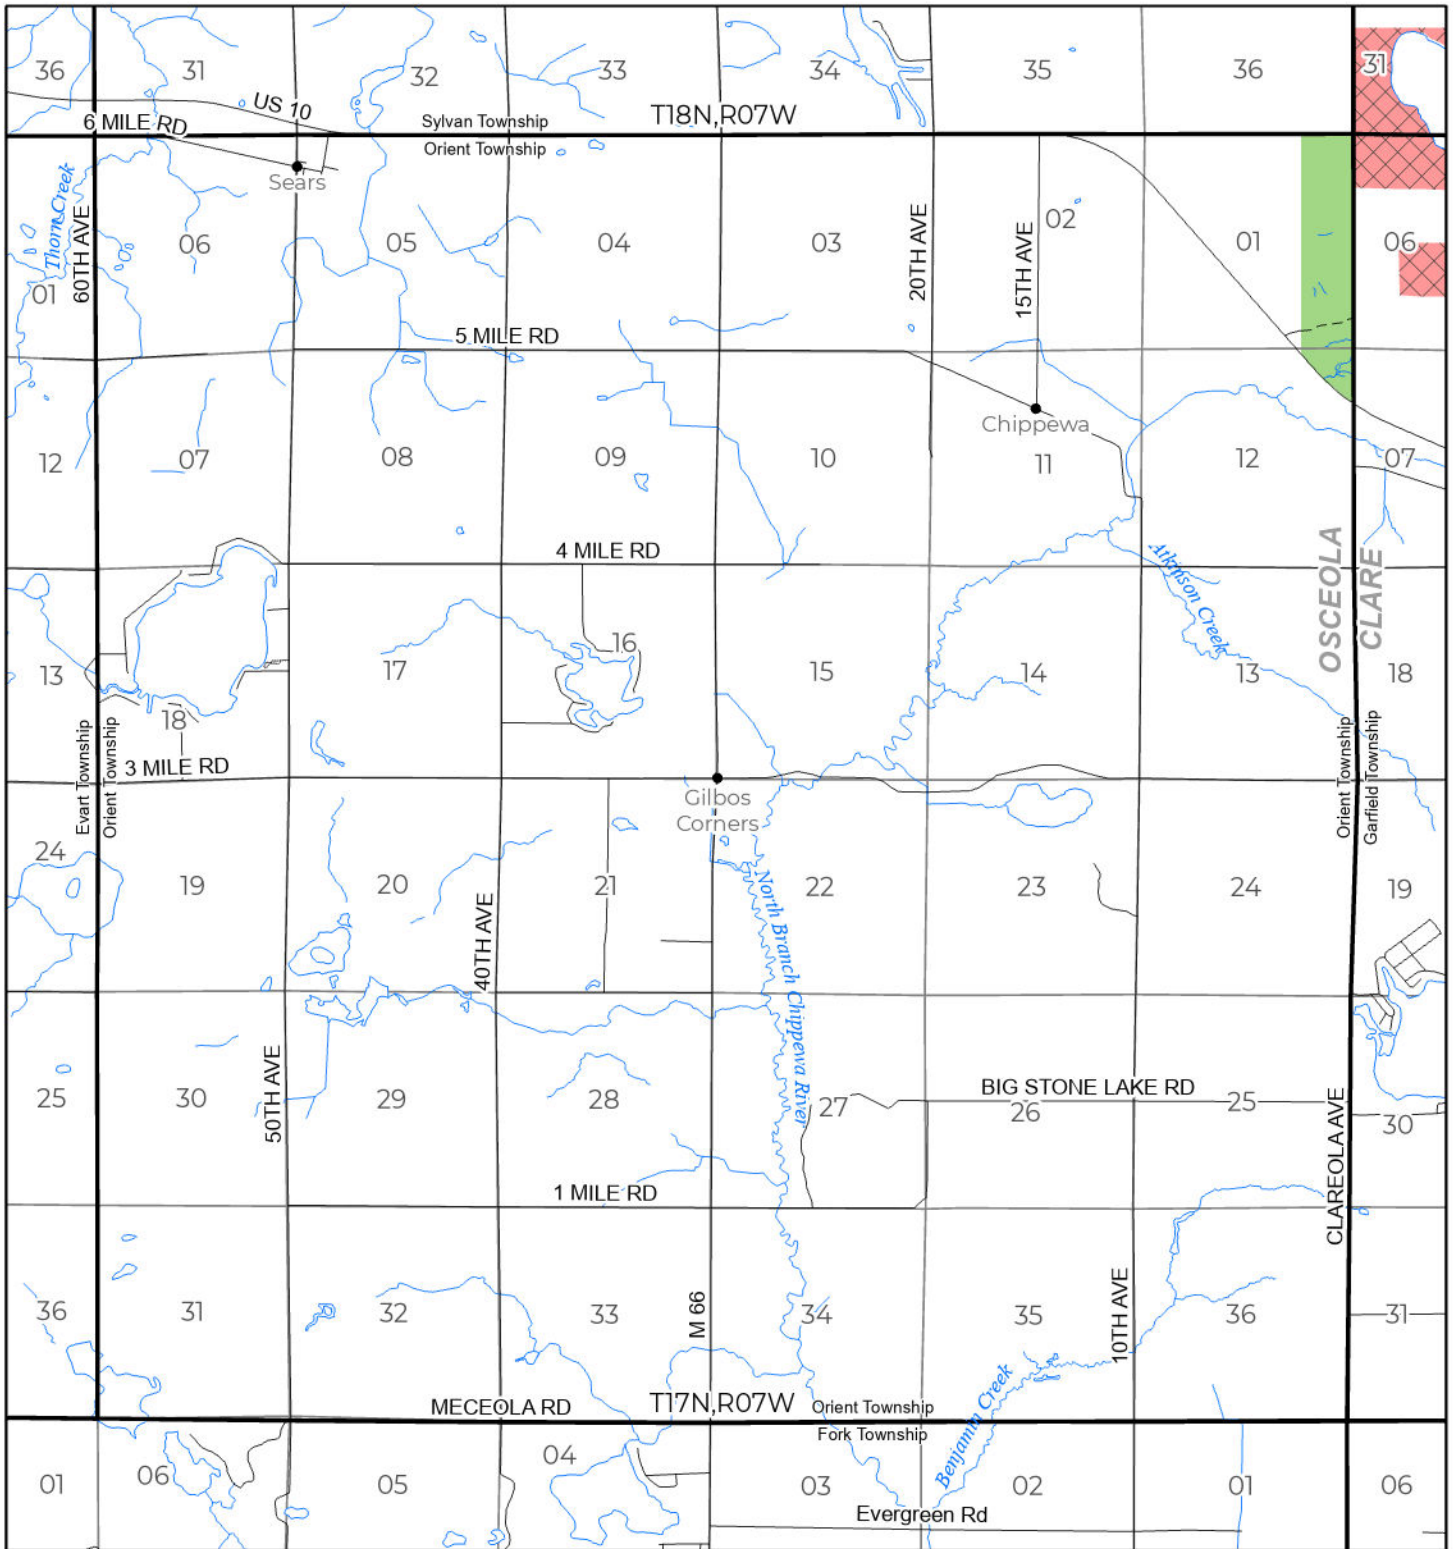

2026 FUELWOOD COLLECTION
OSCEOLA COUNTY
T17N,R07W

If you need assistance with this
map, email DNR-Forestry or
call 517-284-5900

State Forest Land Fuelwood Permissions

- Open (Recently Closed Timber Sale)
- Open
- Open (Military Restrictions – Possible closure from May to September)
- Closed