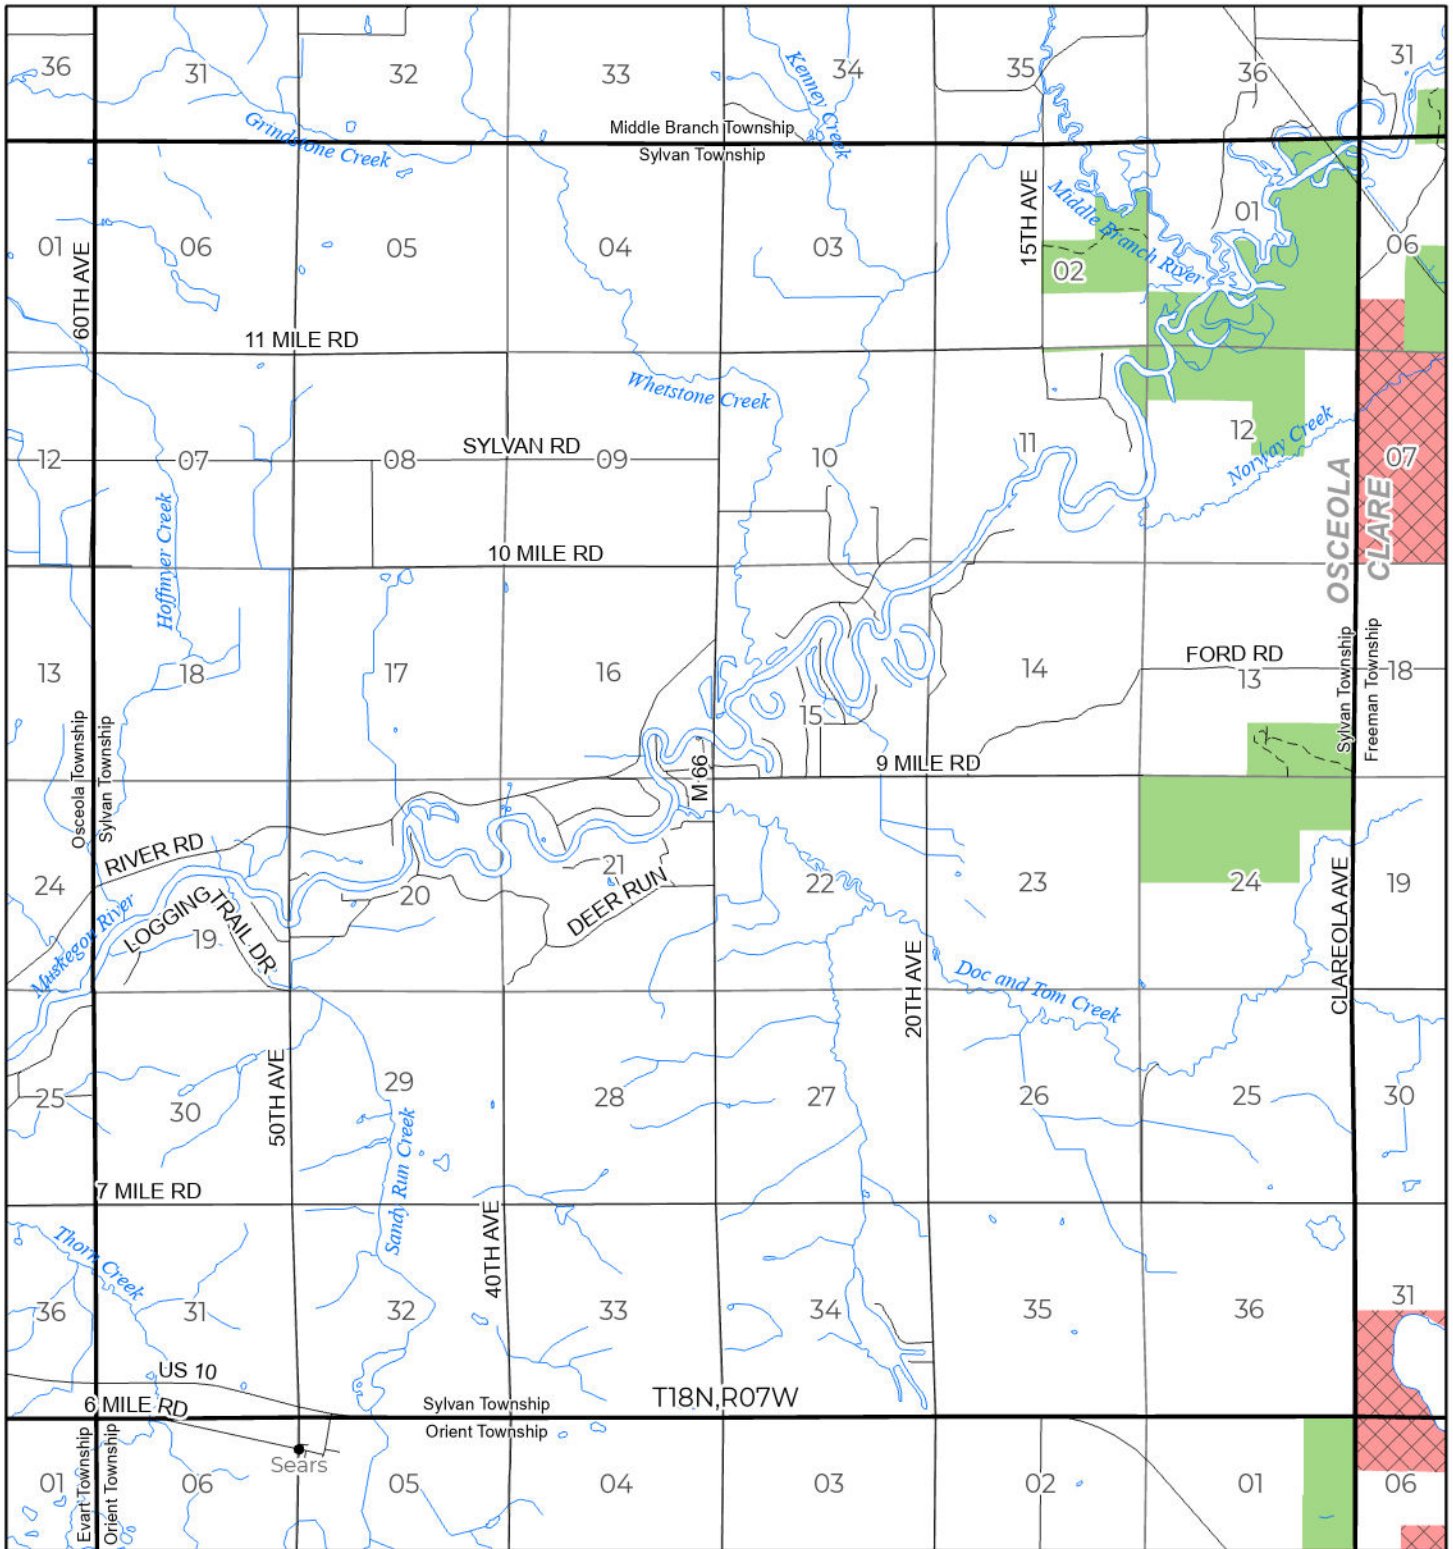

2026 FUELWOOD COLLECTION
 OSCEOLA COUNTY
T18N,R07W

If you need assistance with this
 map, email DNR-Forestry or
 call 517-284-5900

State Forest Land Fuelwood Permissions

- Open (Recently Closed Timber Sale)
- Open
- Open (Military Restrictions – Possible closure from May to September)
- Closed