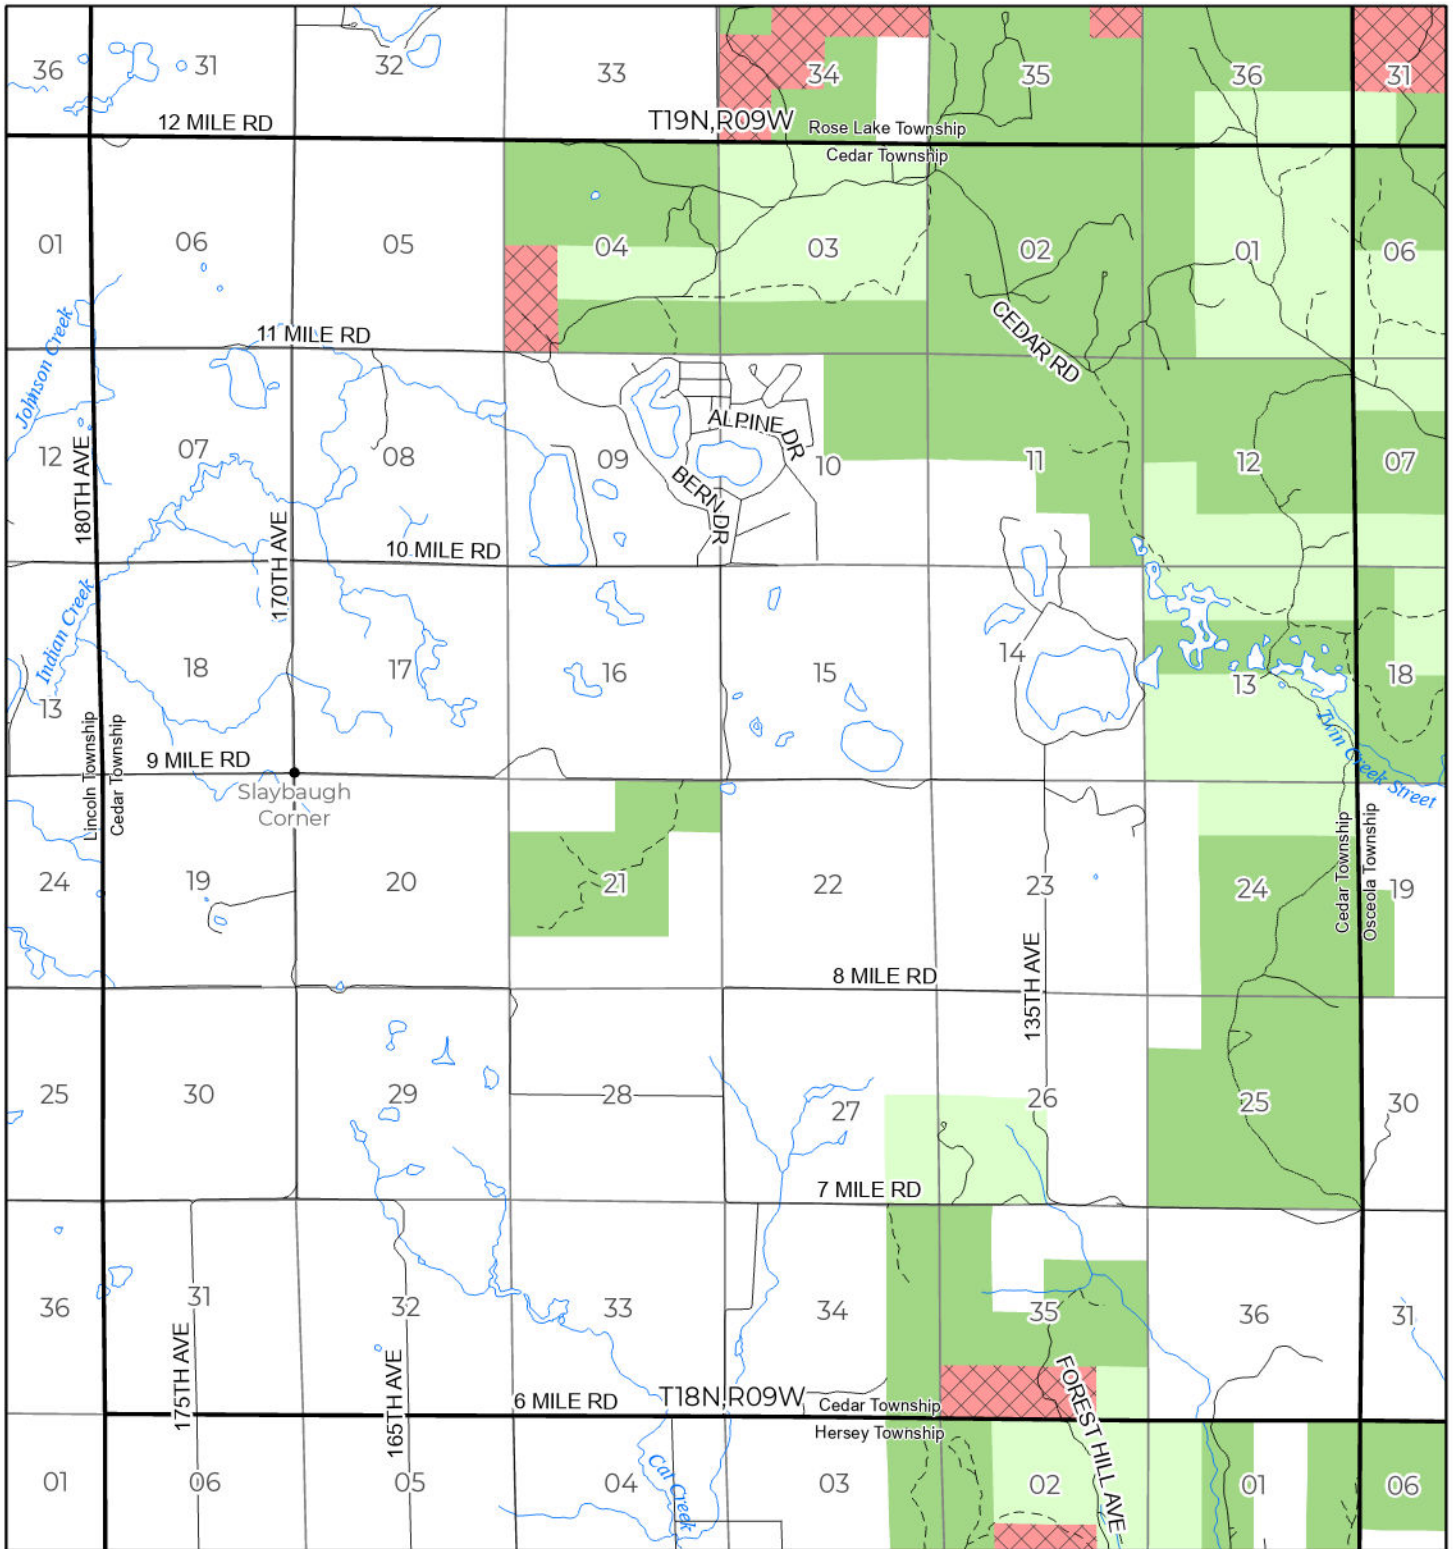

2026 FUELWOOD COLLECTION
OSCEOLA COUNTY
T18N,R09W

If you need assistance with this
map, email DNR-Forestry or
call 517-284-5900

State Forest Land Fuelwood Permissions

- Open (Recently Closed Timber Sale)
- Open
- Open (Military Restrictions – Possible closure from May to September)
- Closed