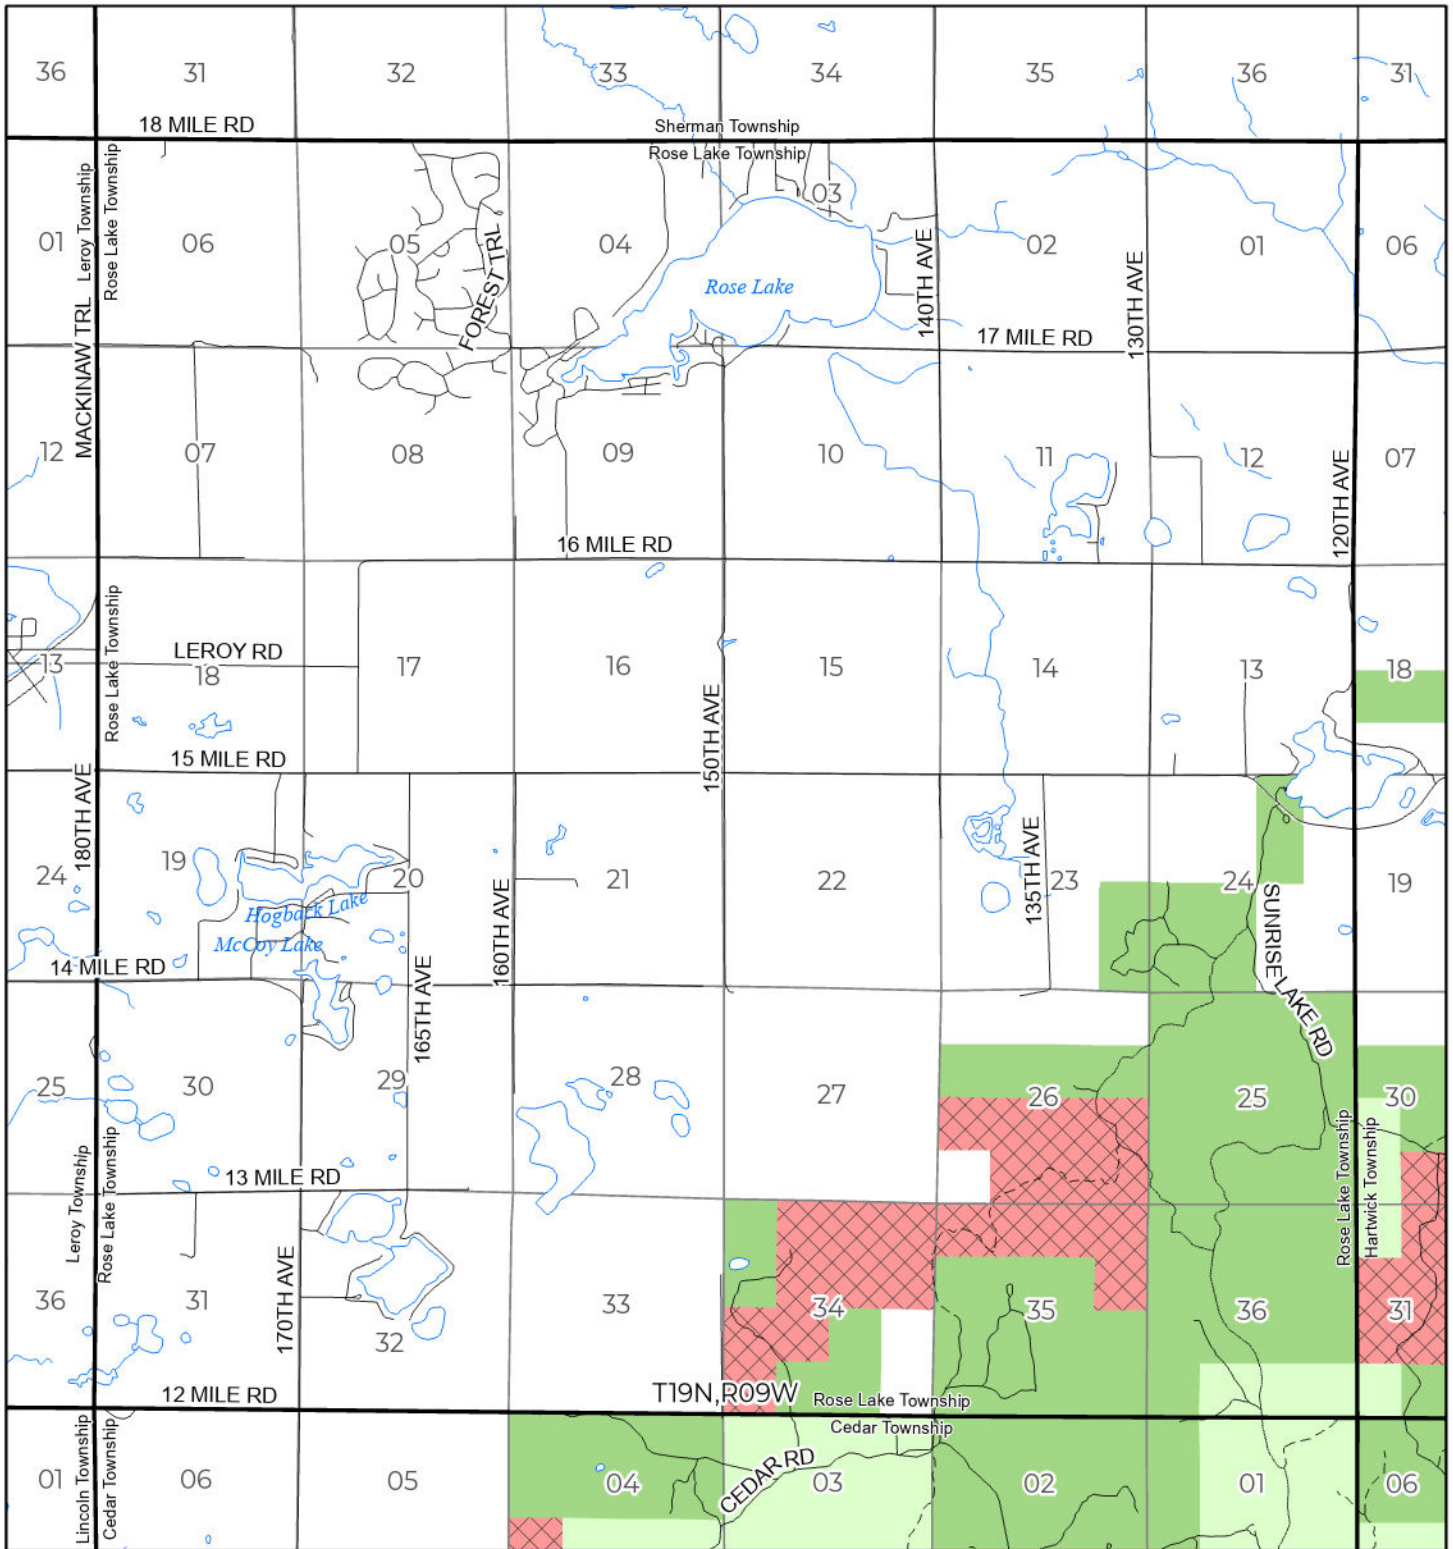

2026 FUELWOOD COLLECTION
OSCEOLA COUNTY
T19N,R09W

If you need assistance with this
map, email DNR-Forestry or
call 517-284-5900

State Forest Land Fuelwood Permissions

- Open (Recently Closed Timber Sale)
- Open
- Open (Military Restrictions – Possible closure from May to September)
- Closed