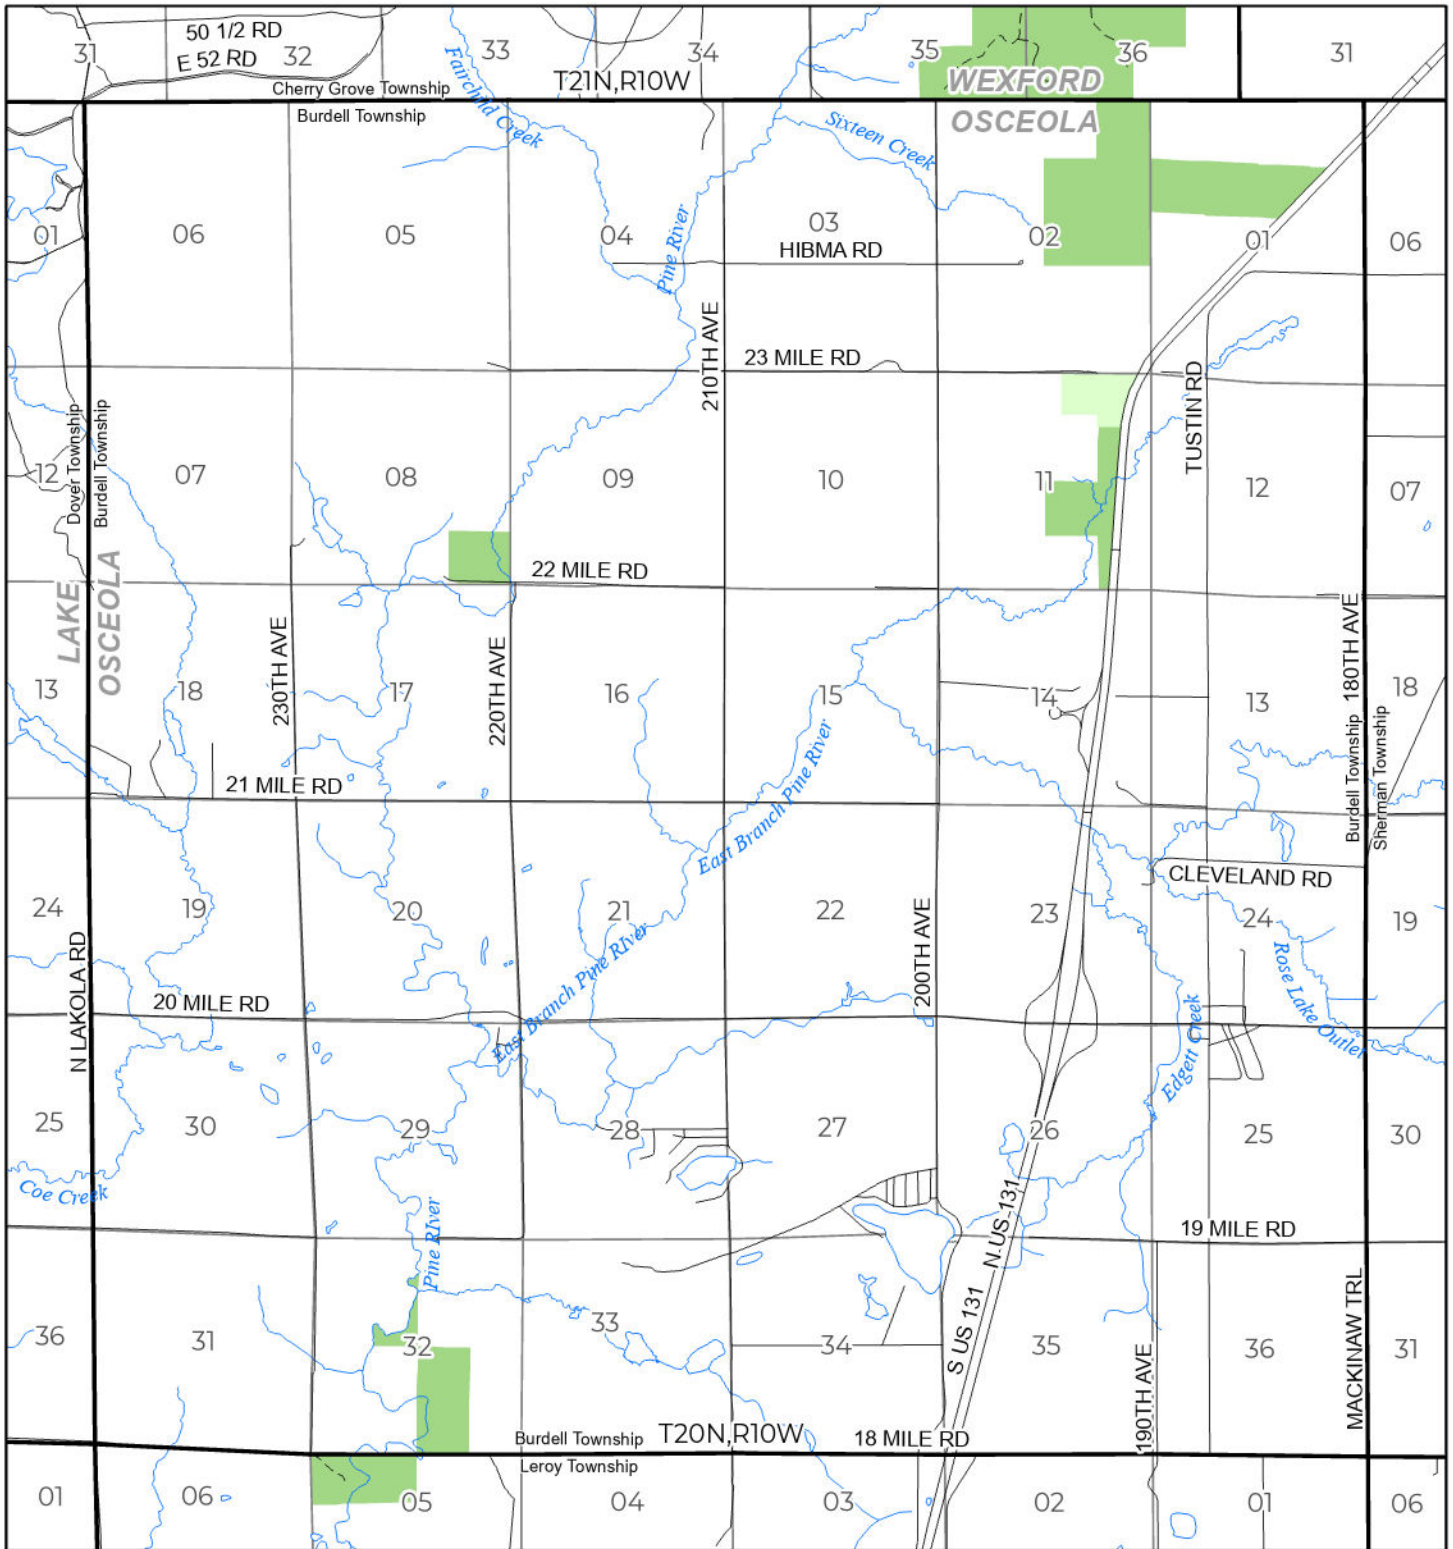

2026 FUELWOOD COLLECTION
OSCEOLA COUNTY
T20N,R10W

If you need assistance with this
map, email DNR-Forestry or
call 517-284-5900

State Forest Land Fuelwood Permissions

- Open (Recently Closed Timber Sale)
- Open
- Open (Military Restrictions – Possible closure from May to September)
- Closed