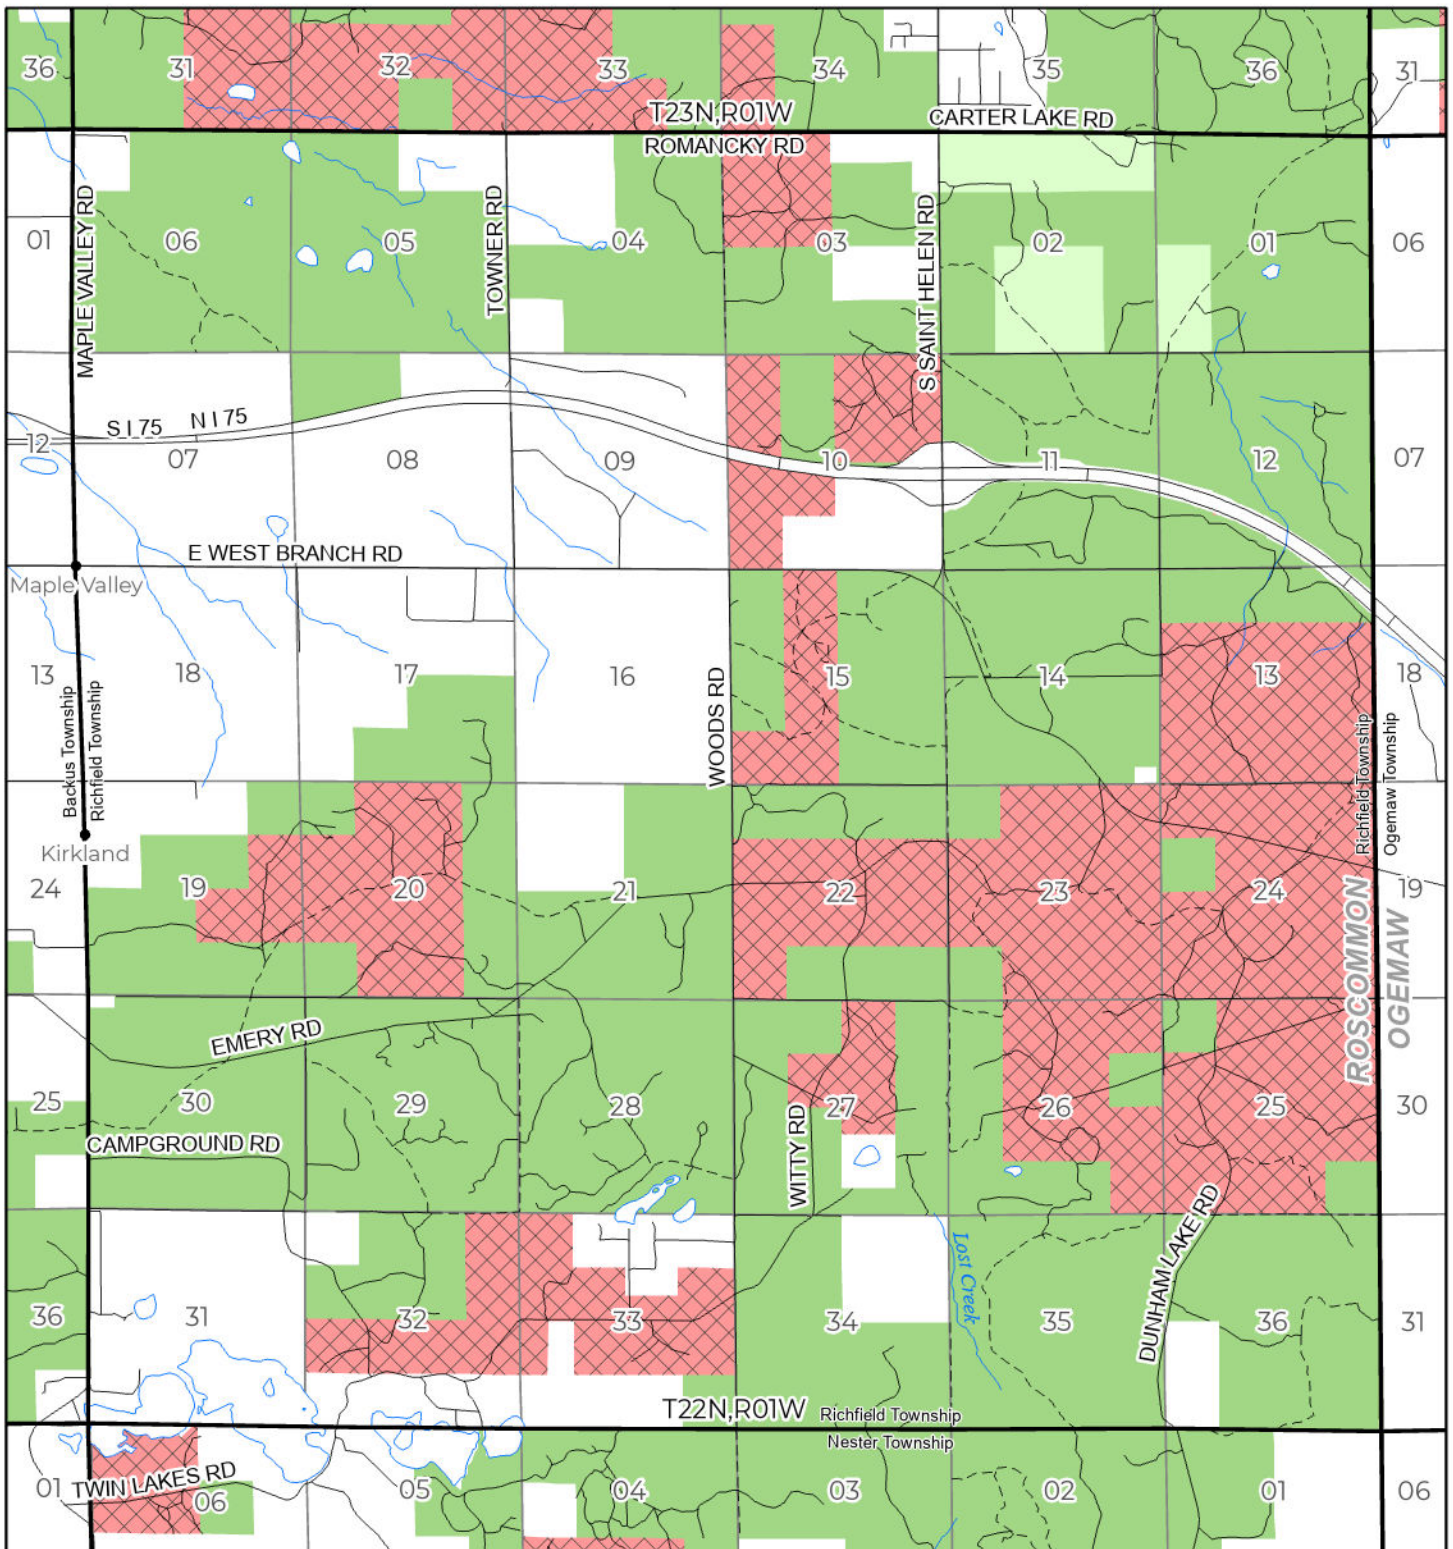

2026 FUELWOOD COLLECTION
 ROSCOMMON COUNTY
T22N,R01W

If you need assistance with this
 map, email DNR-Forestry or
 call 517-284-5900

State Forest Land Fuelwood Permissions

- Open (Recently Closed Timber Sale)
- Open
- Open (Military Restrictions – Possible closure from May to September)
- Closed